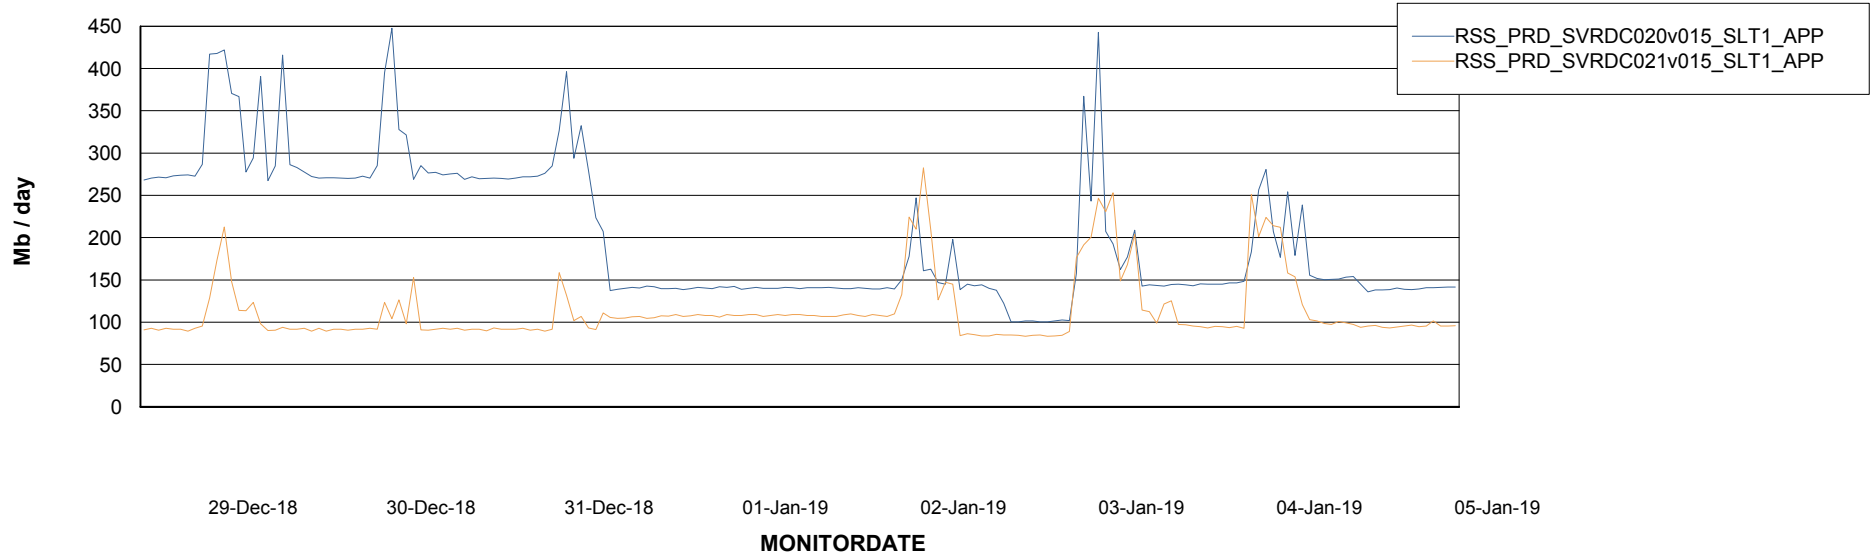

Customer RSS Production
 Database ID 52

DATABASE SIZE RSSDB_Production

Database growth over last month

Database Tablespace RSSDB_Production

Date	Tablespace Name	Filesize (Gb)	Usedsize (Gb)	Percentage free
05-Jan-19	ABSDATA	24,000	19,942	17
	INDX	33,000	26,277	20
04-Jan-19	ABSDATA	24,000	19,942	17
	INDX	33,000	26,277	20
03-Jan-19	ABSDATA	24,000	19,932	17
	INDX	33,000	26,207	21
02-Jan-19	ABSDATA	24,000	19,913	17
	INDX	33,000	26,105	21
01-Jan-19	ABSDATA	24,000	19,841	17
	INDX	33,000	26,091	21
31-Dec-18	ABSDATA	24,000	19,841	17
	INDX	33,000	26,083	21
30-Dec-18	ABSDATA	24,000	19,489	19
	INDX	33,000	26,083	21

Weekly SLA Customer Report

Customer RSS Production
Database ID 52

ABSSolute Application Server Services

Avg memory used per ABS Server Service

Avg users per day per ABS server

Weekly SLA Customer Report

Customer RSS Production
Database ID 52