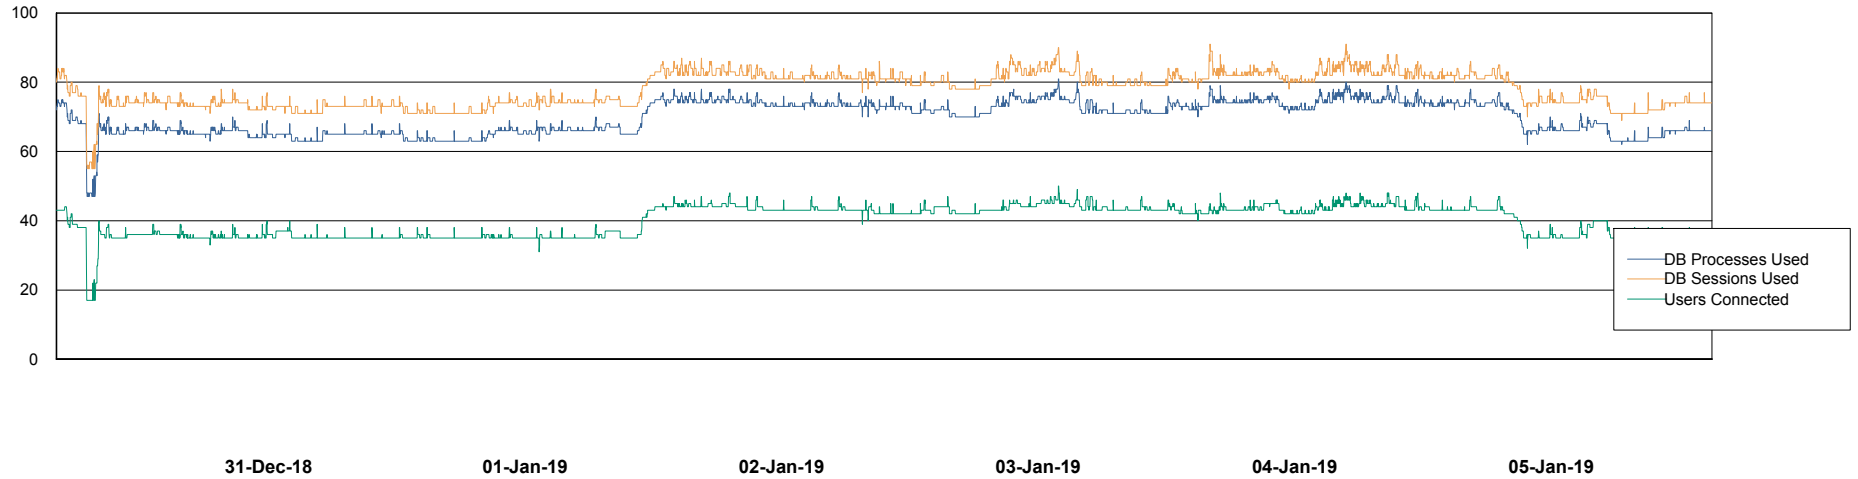

Weekly SLA Customer Report

Customer RSS Production
Database ID 52

Harddisk Usage RSS_PRD_SVRDC191v016

	Free disk space on c: (%)	Total disk space on c: (Gb)	Free disk space on d: (%)	Total disk space on d: (Gb)
05-Jan-19	20	60	52	200
04-Jan-19	20	60	52	200
03-Jan-19	20	60	52	200
02-Jan-19	20	60	52	200
01-Jan-19	20	60	52	200
31-Dec-18	20	60	52	200
30-Dec-18	20	60	52	200

Weekly SLA Customer Report

Customer RSS Production
Database ID 52

Database Performance RSSDB_Production

Weekly SLA Customer Report

Customer RSS Production
Database ID 52

Database Performance RSSDB_Standby

Weekly SLA Customer Report