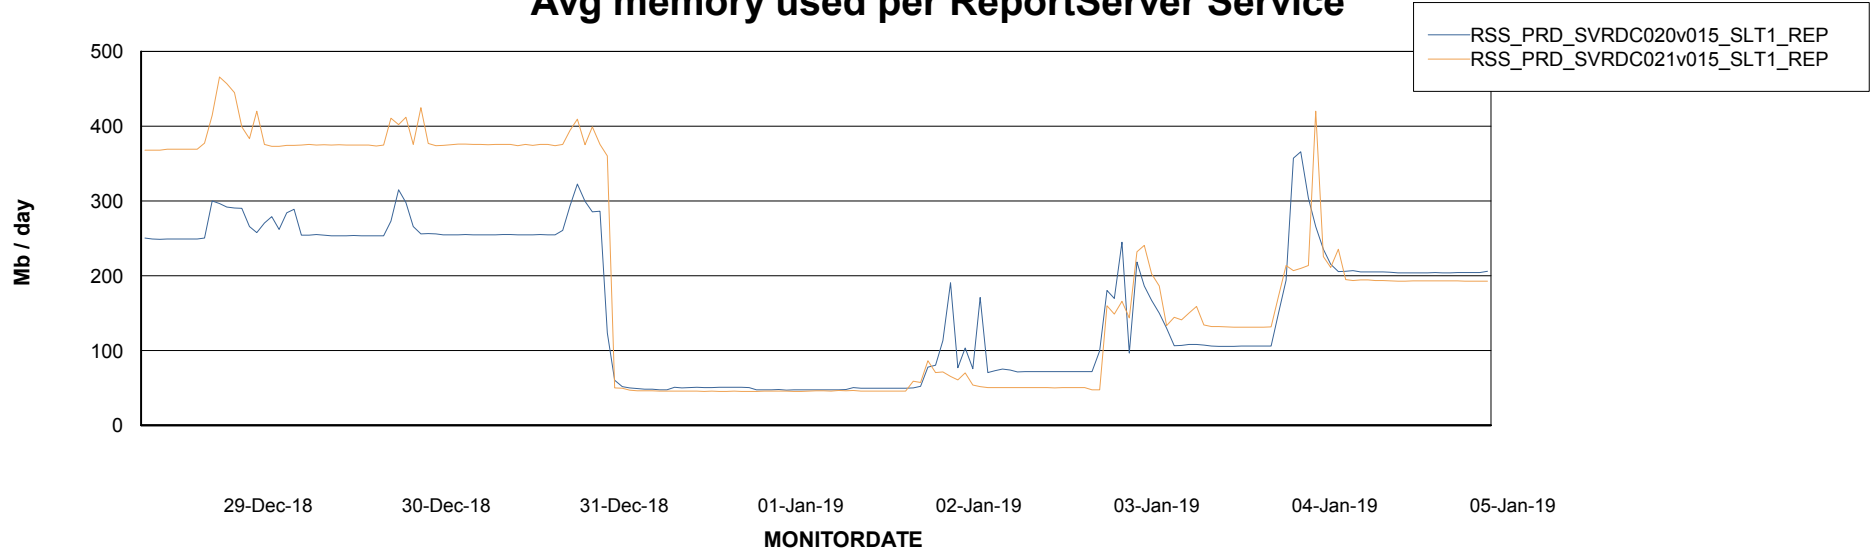

ABSSolute Application ReportServer Services

Avg memory used per ReportServer Service