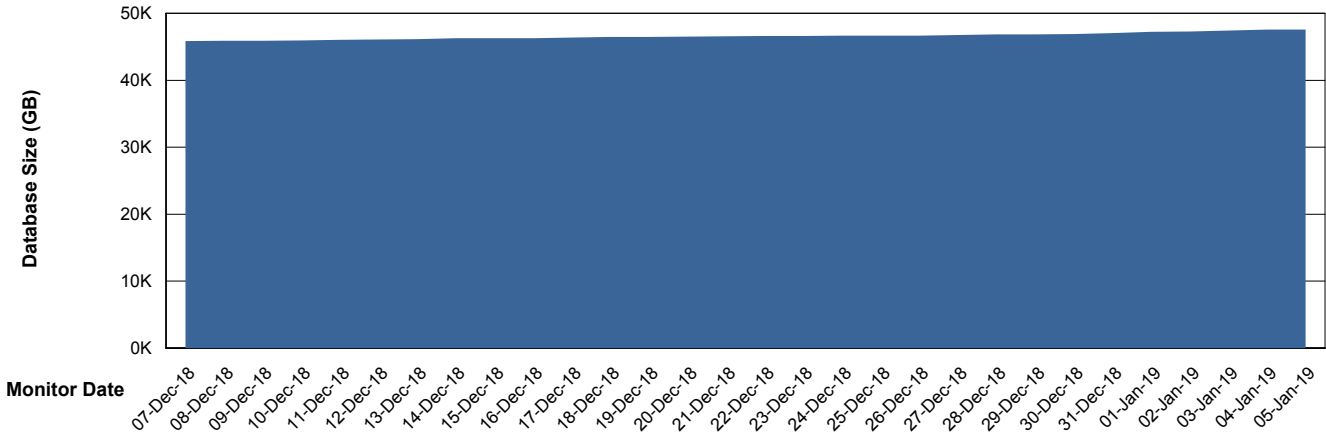

DATABASE SIZE RSSDB_Production

Database growth over last month

Database Tablespace RSSDB_Production

Date	Tablespace Name	Filesize (Gb)	Usedsize (Gb)	Percentage free
05-Jan-19	ABSDATA	24,000	19,942	17
	INDX	33,000	26,277	20
04-Jan-19	ABSDATA	24,000	19,942	17
	INDX	33,000	26,277	20
03-Jan-19	ABSDATA	24,000	19,932	17
	INDX	33,000	26,207	21
02-Jan-19	ABSDATA	24,000	19,913	17
	INDX	33,000	26,105	21
01-Jan-19	ABSDATA	24,000	19,841	17
	INDX	33,000	26,091	21
31-Dec-18	ABSDATA	24,000	19,841	17
	INDX	33,000	26,083	21
30-Dec-18	ABSDATA	24,000	19,489	19
	INDX	33,000	26,083	21