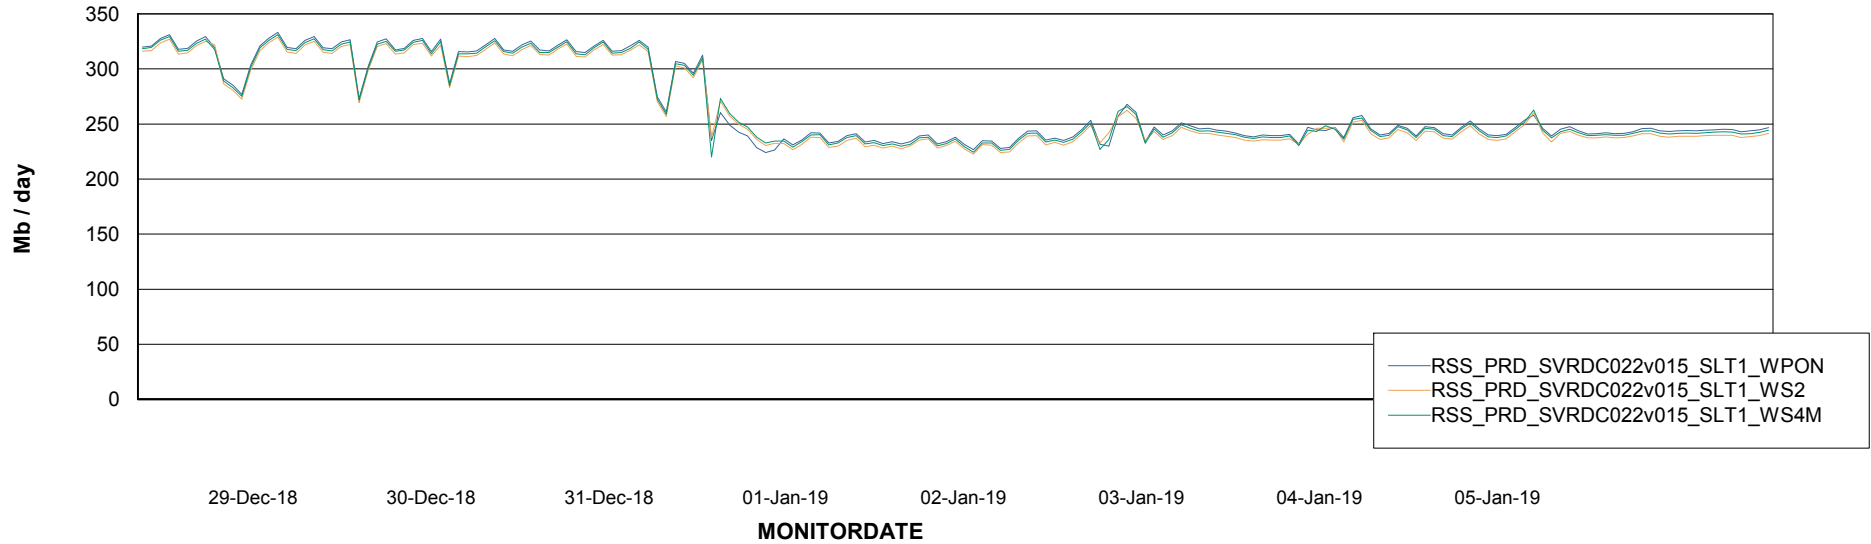

ABSSolute Application ReportServer Services

Avg memory used per ReportServer Service

Weekly SLA Customer Report

Customer RSS Production
Database ID 52

ABSSolute Web Component Services

Avg memory used per ABS Web component