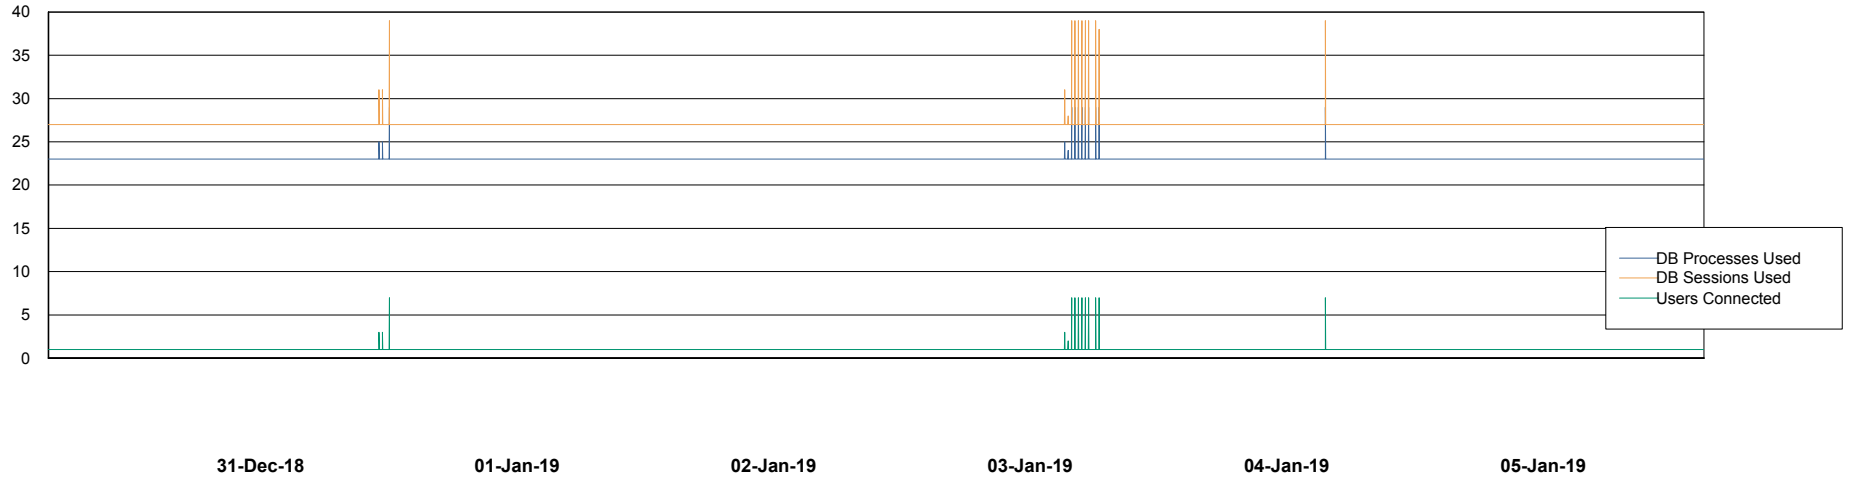

Weekly SLA Customer Report

Customer RSS Production
Database ID 52

Database Performance RSSDB_Production

Weekly SLA Customer Report

Customer RSS Production
Database ID 52

Database Performance RSSDB_Standby

Weekly SLA Customer Report