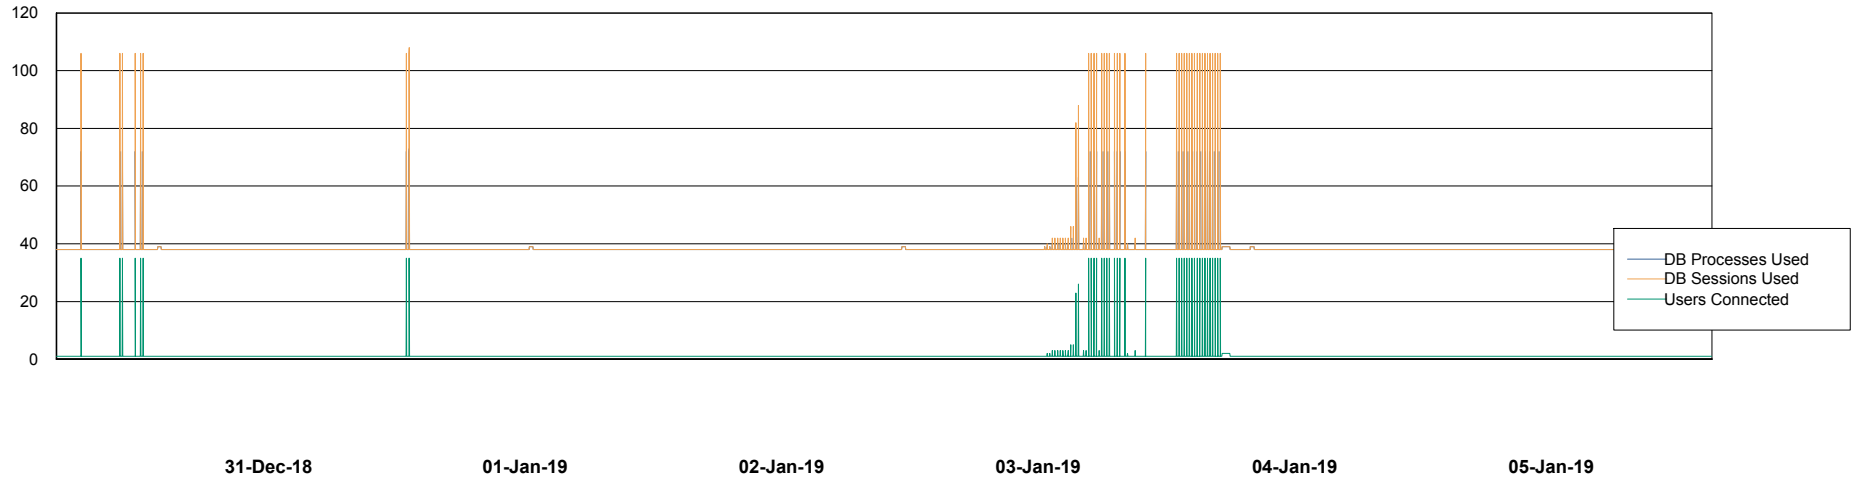

Database Performance NIXDB_Standby