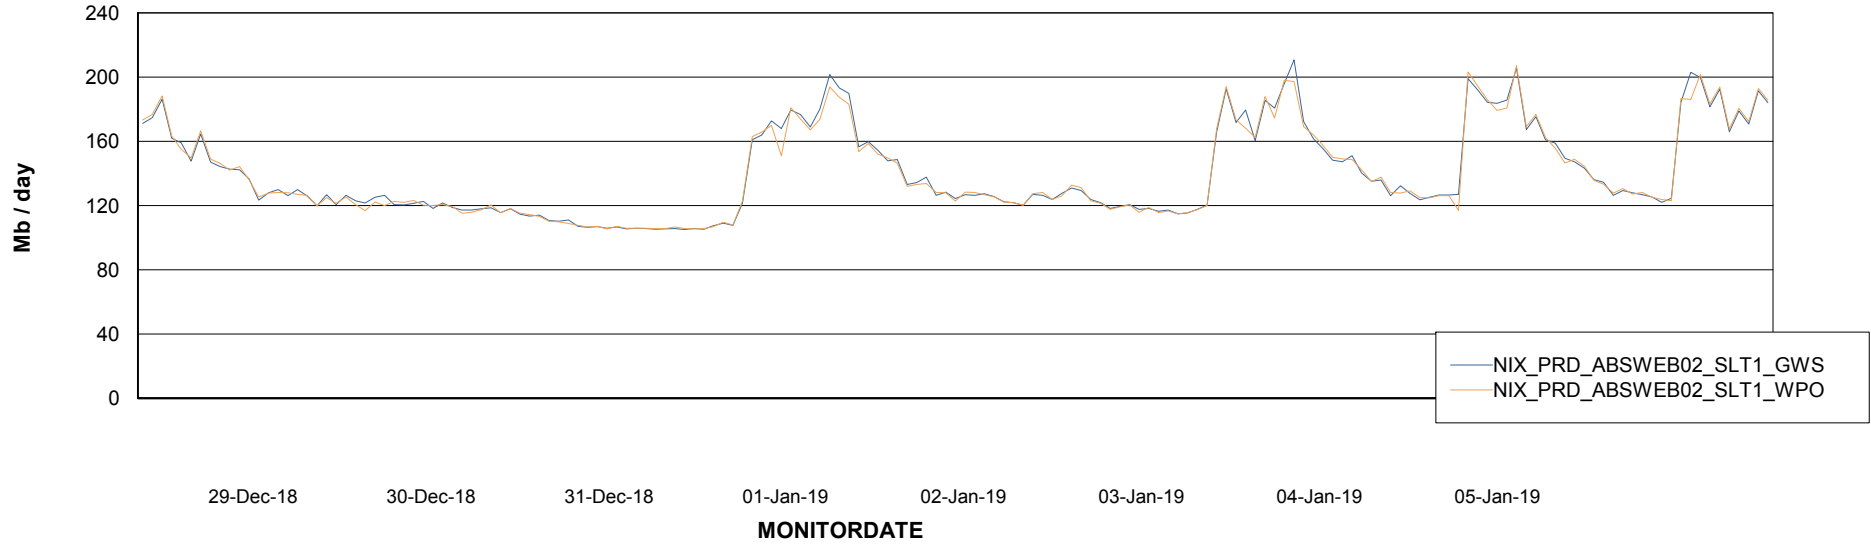

ABSSolute Web Component Services

Avg memory used per ABS Web component