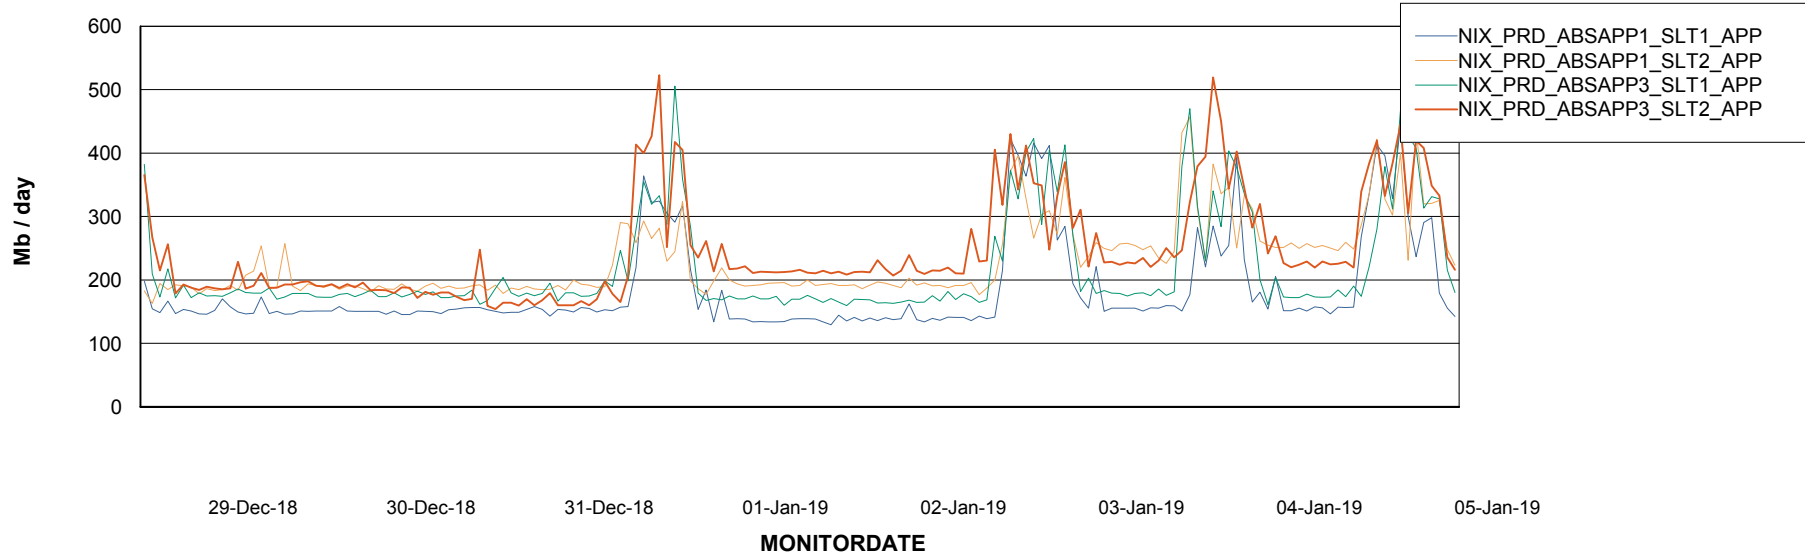

Standby Database Health NIX_Production

Recovery lag for last 7 days

Weekly SLA Customer Report

Customer NIX_Production
Database ID 51

ABSSolute Application Server Services

Avg memory used per ABS Server Service