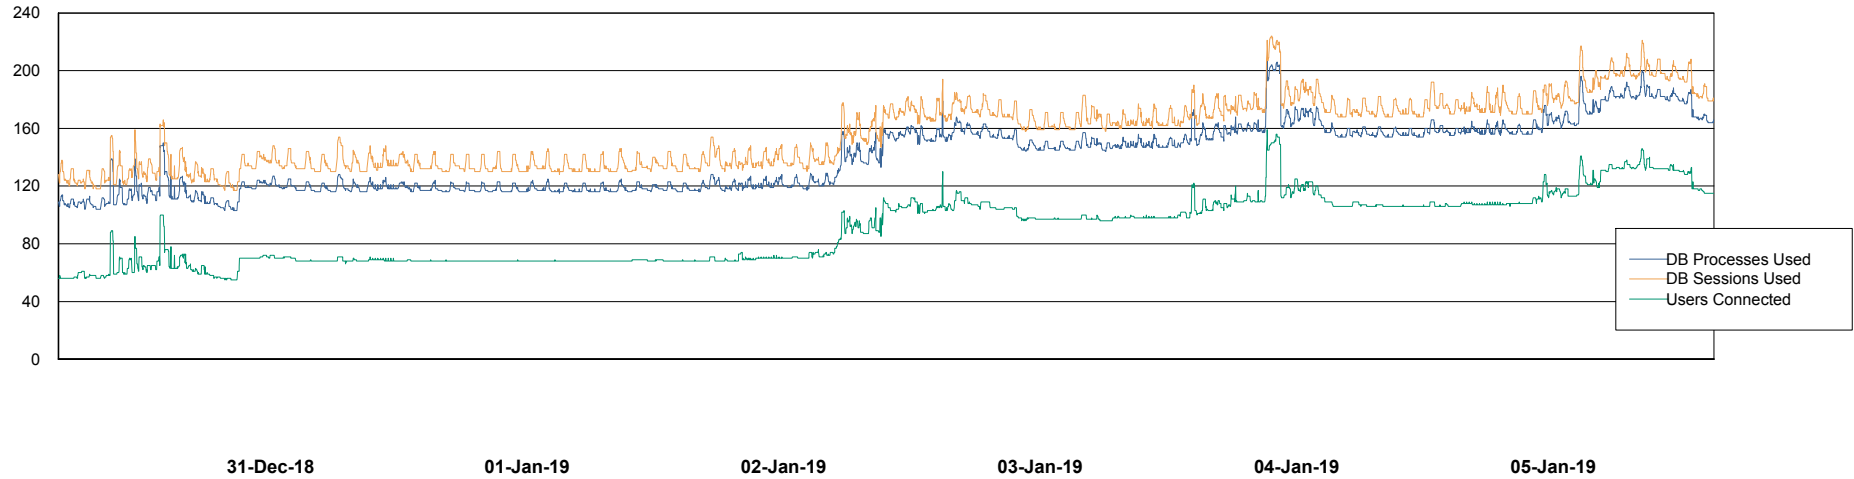

Weekly SLA Customer Report

Customer NIX_Production
Database ID 51

Database Performance NIXDB_BI

Weekly SLA Customer Report

Customer NIX_Production
Database ID 51

Database Performance NIXDB_Production

Weekly SLA Customer Report