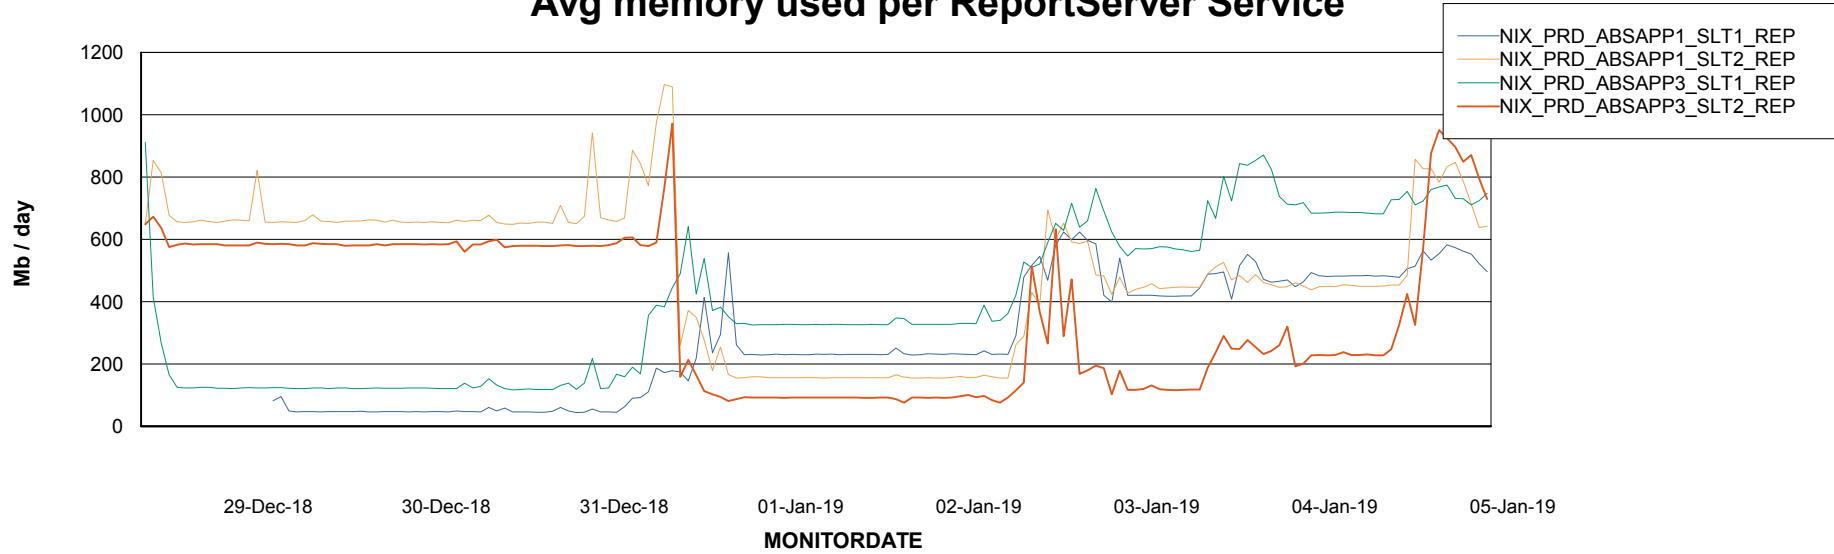

Avg users per day per ABS server

Weekly SLA Customer Report

Customer NIX_Production
Database ID 51

ABSSolute Application ReportServer Services

Avg memory used per ReportServer Service

Weekly SLA Customer Report