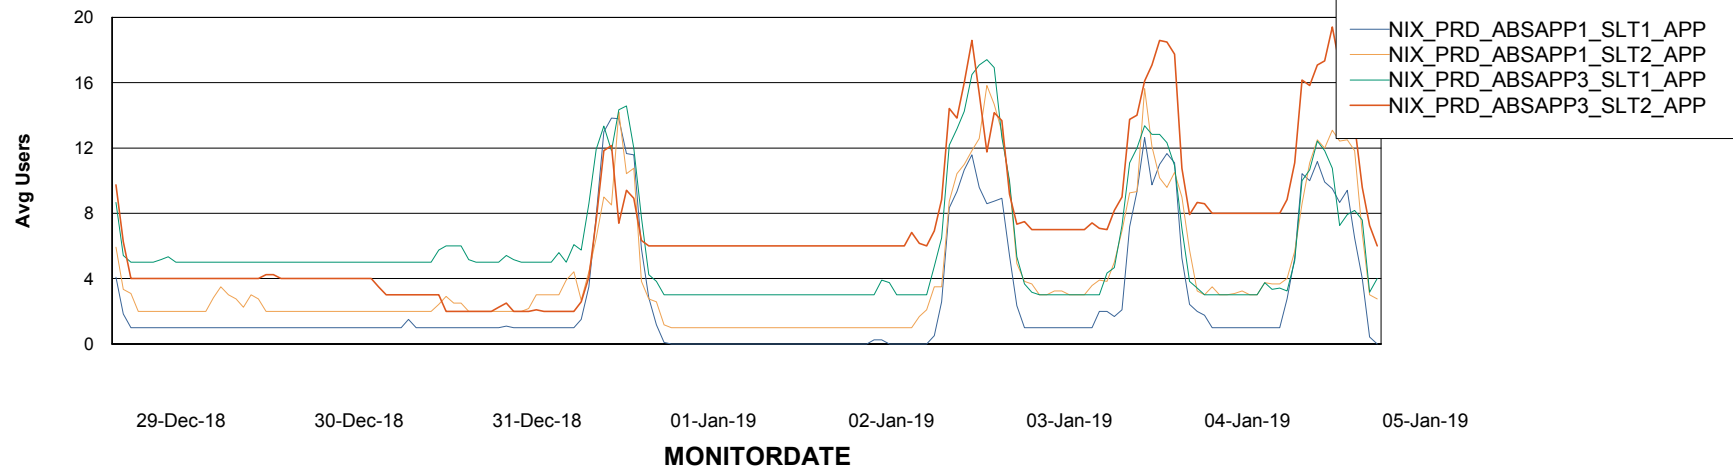

Weekly SLA Customer Report

Customer NIX_Production
 Database ID 51

Database Tablespace NIXDB_Production

Date	Tablespace Name	Filesize (Gb)	Usedsize (Gb)	Percentage free
05-Jan-19	ABSDATA	80	67	16
	INDX	130	107	18
04-Jan-19	ABSDATA	80	67	16
	INDX	130	107	18
03-Jan-19	ABSDATA	80	66	18
	INDX	130	107	18
02-Jan-19	ABSDATA	80	66	18
	INDX	130	107	18
01-Jan-19	ABSDATA	80	66	18
	INDX	130	107	18
31-Dec-18	ABSDATA	80	66	18
	INDX	130	107	18
30-Dec-18	ABSDATA	80	66	18
	INDX	130	107	18

Standby Database Health NIX_Production

Recovery lag for last 7 days

Weekly SLA Customer Report

Customer NIX_Production
Database ID 51

ABSSolute Application Server Services

Avg memory used per ABS Server Service

Avg users per day per ABS server

Weekly SLA Customer Report

Customer NIX_Production
Database ID 51

ABSSolute Application ReportServer Services

Avg memory used per ReportServer Service

Weekly SLA Customer Report