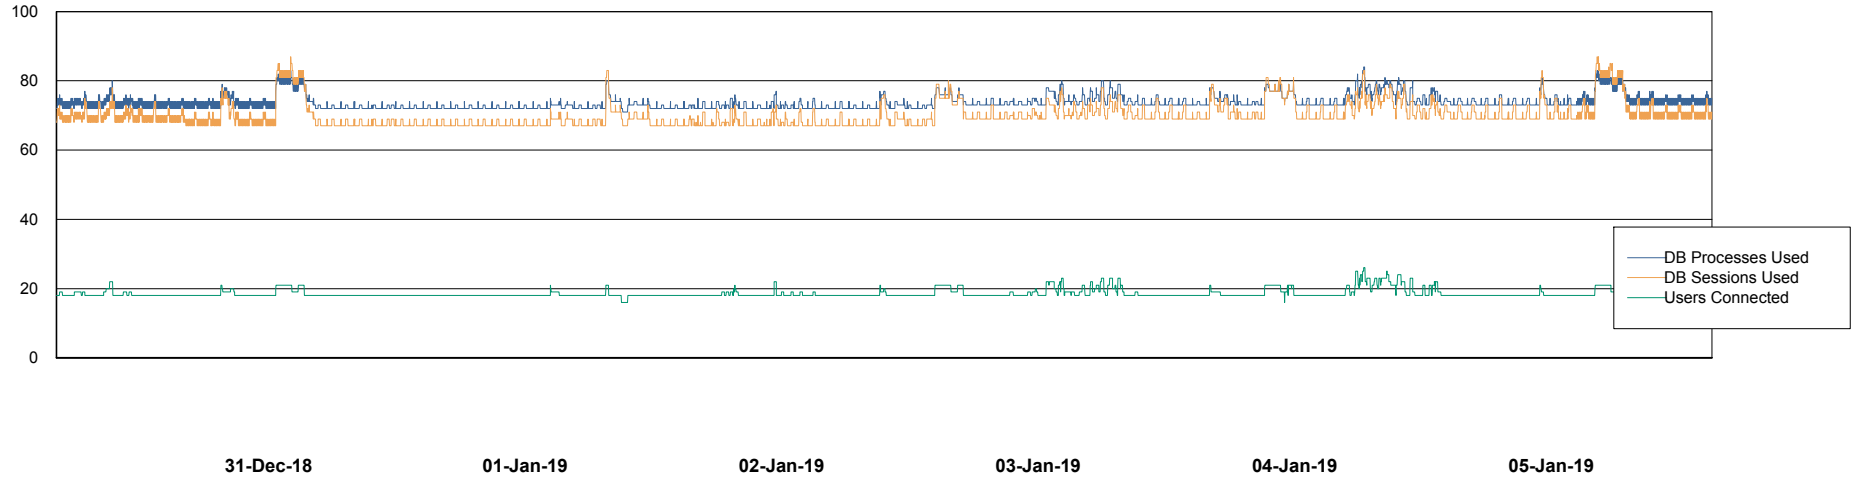

Database Performance KLADB_Production

DB Processes Max 500
DB Sessions Max 772