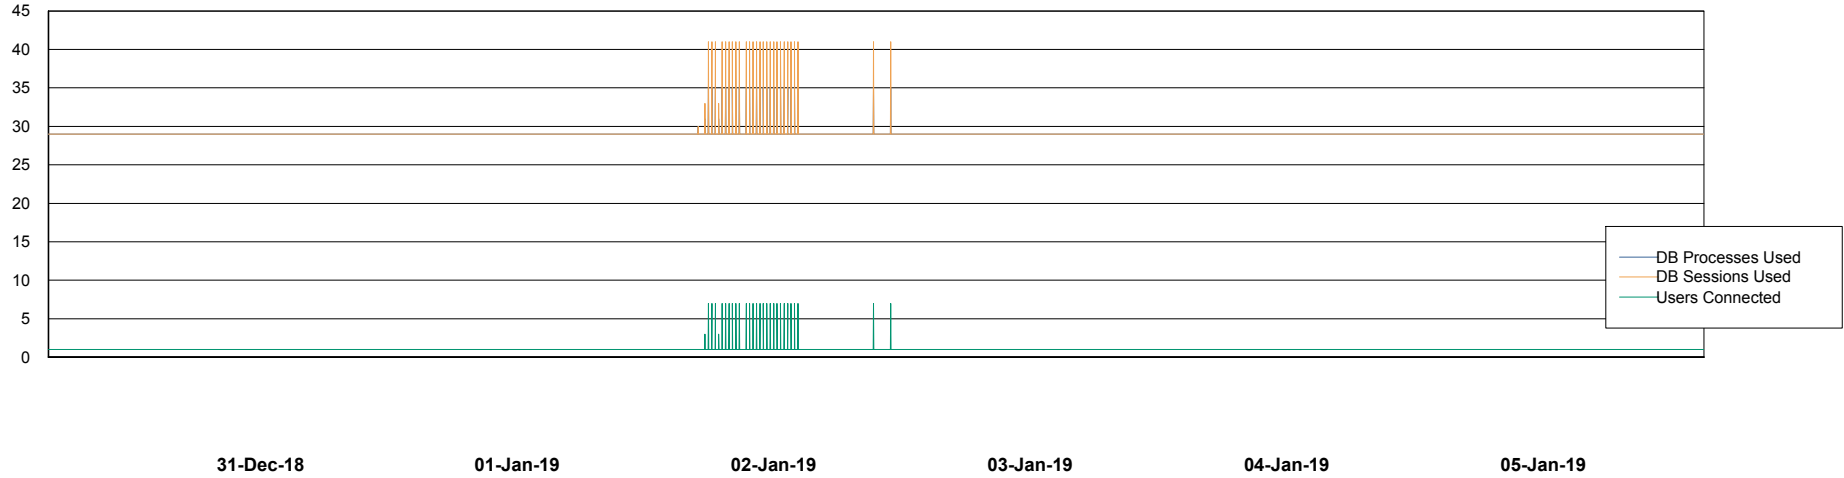

Database Performance KLADB_Standby

DB Processes Max 500
DB Sessions Max 772