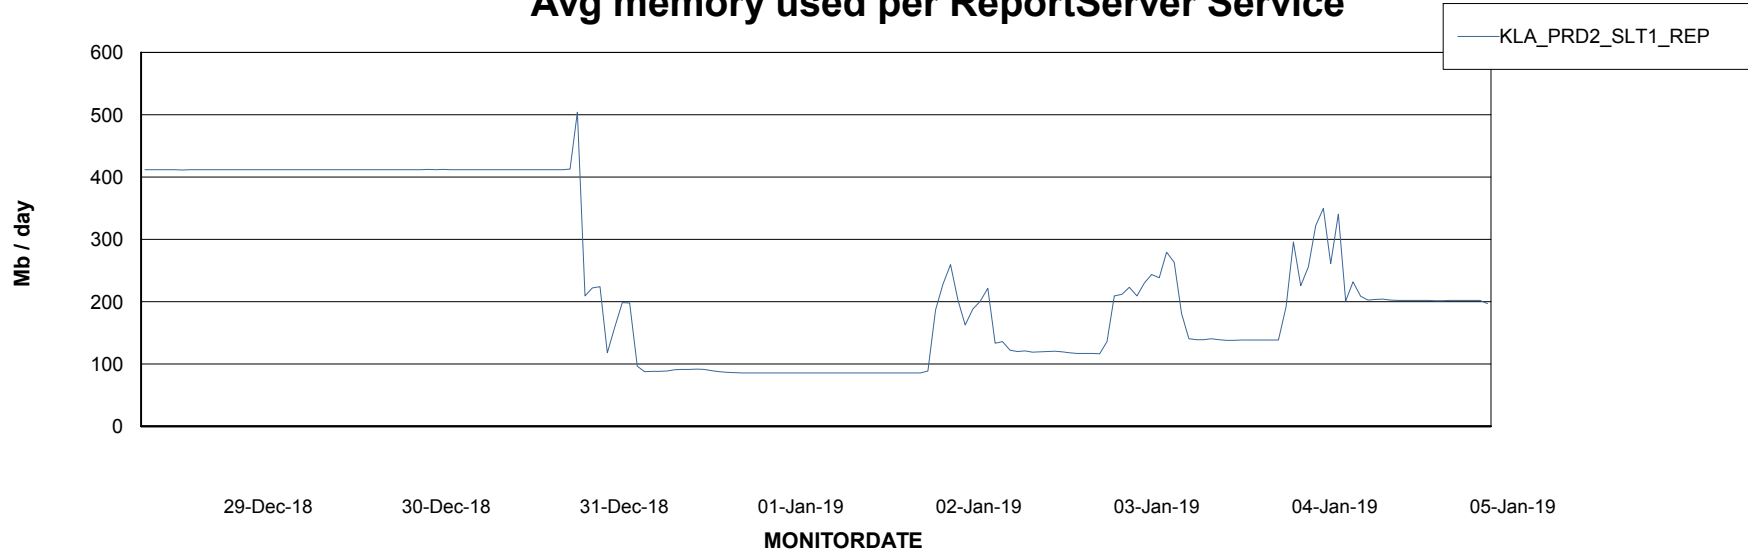

ABSSolute Application ReportServer Services

Avg memory used per ReportServer Service