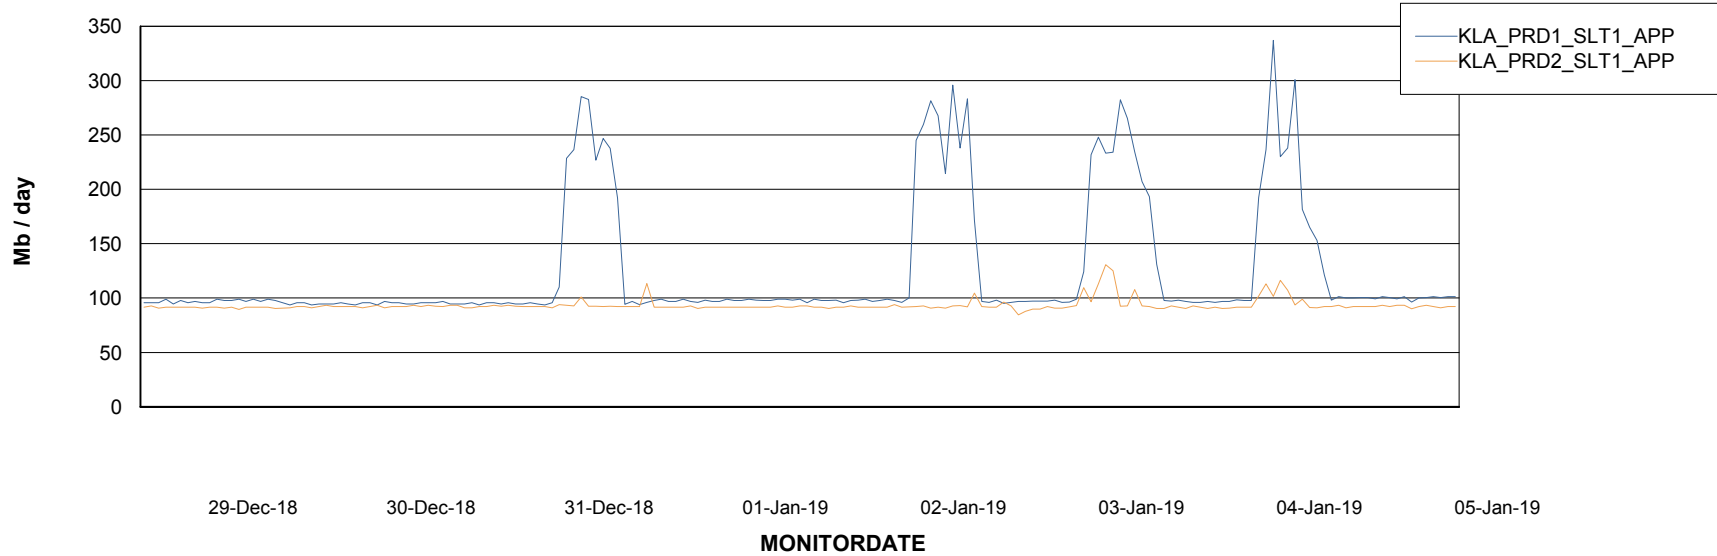

ABSSolute Application Server Services

Avg memory used per ABS Server Service