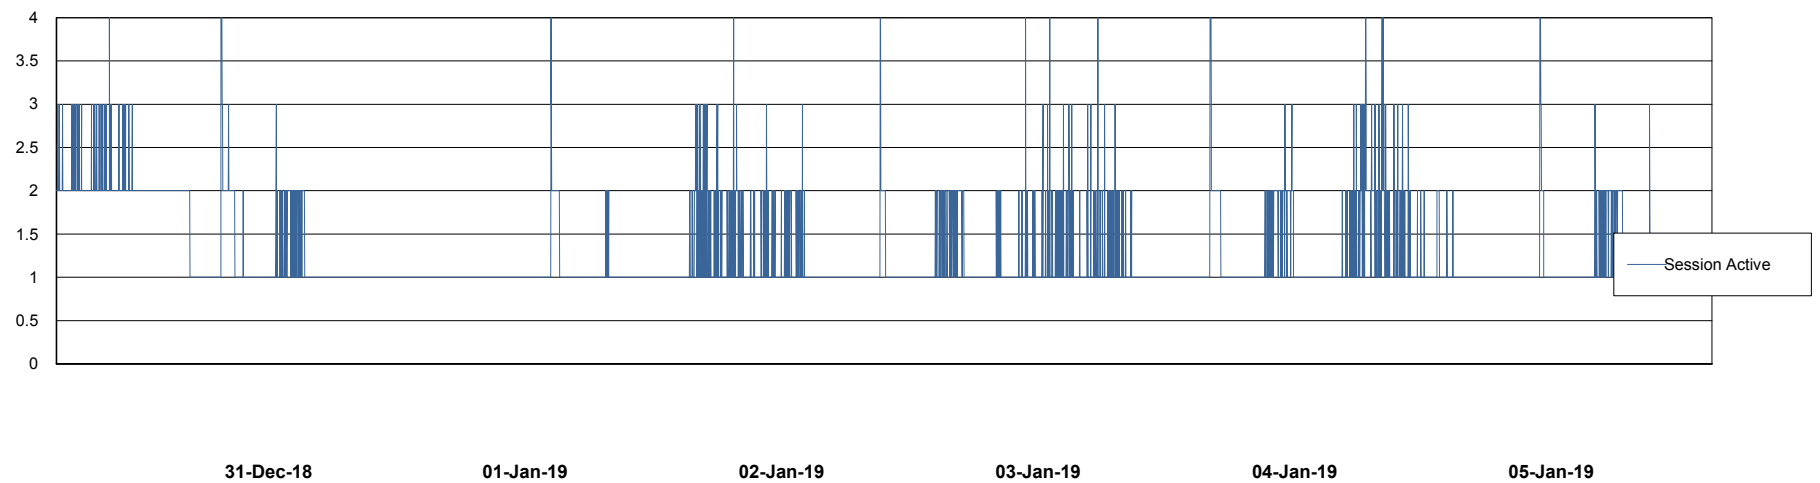

Database Performance KLADB_Production

DB Processes Max 500
DB Sessions Max 772