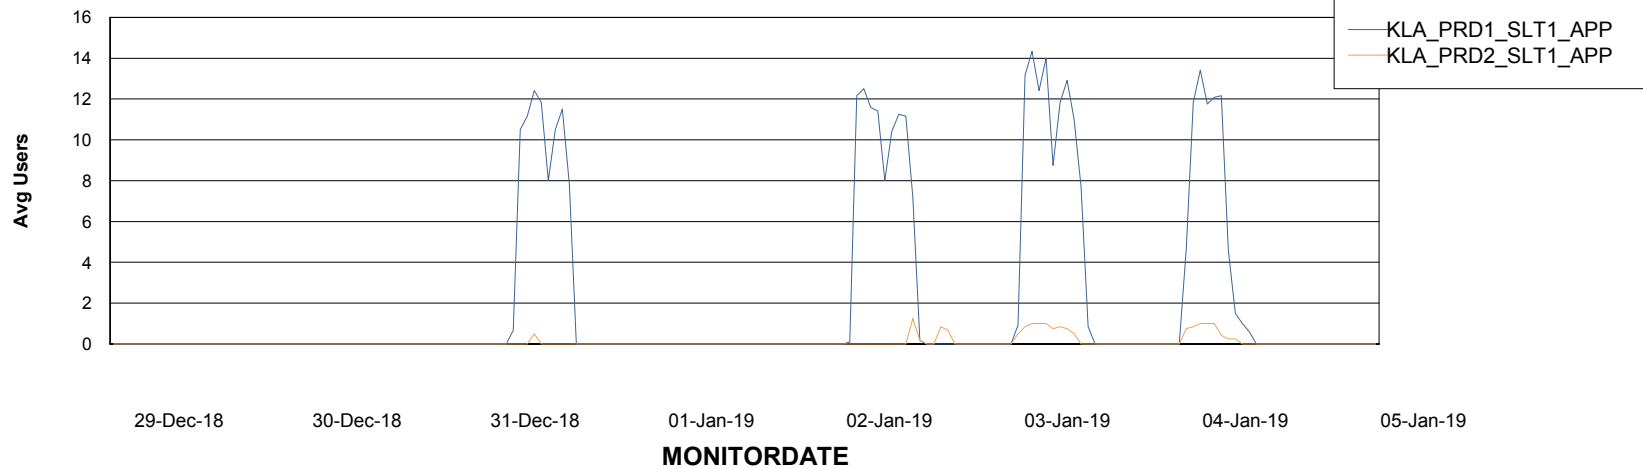

Avg users per day per ABS server