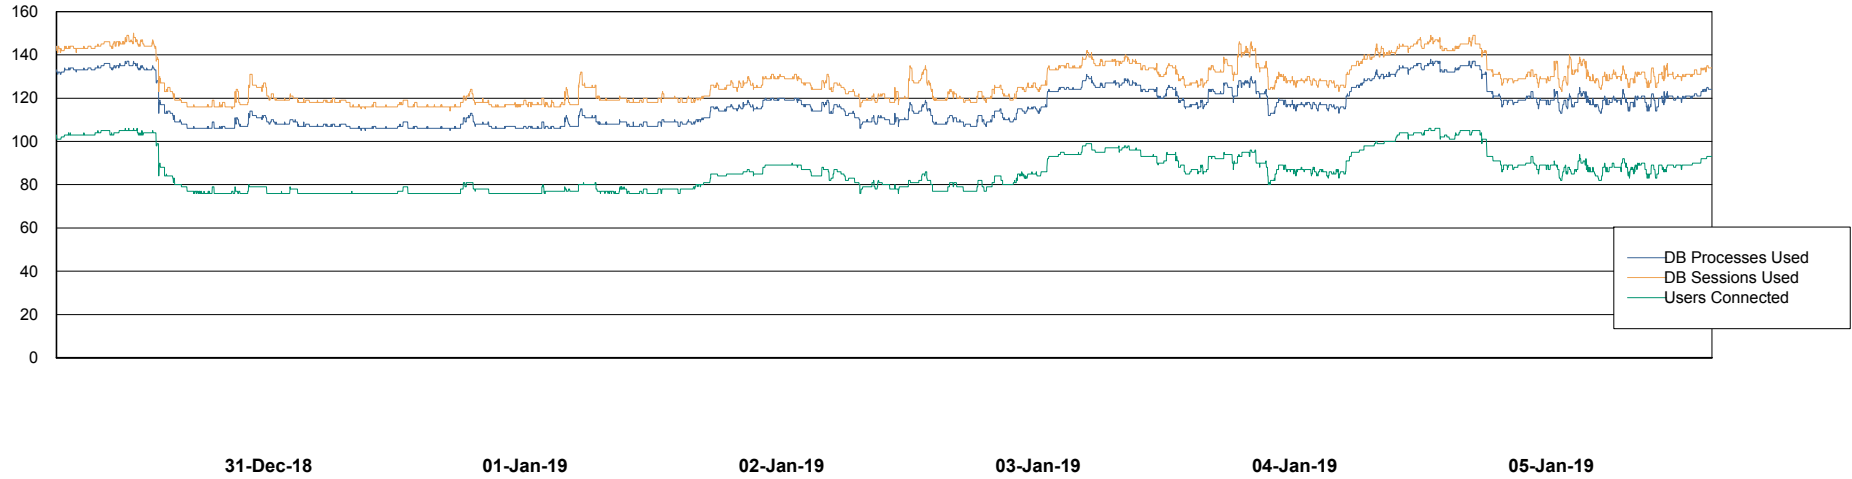

Database Performance FISDB_Production

DB Processes Max 150
DB Sessions Max 264