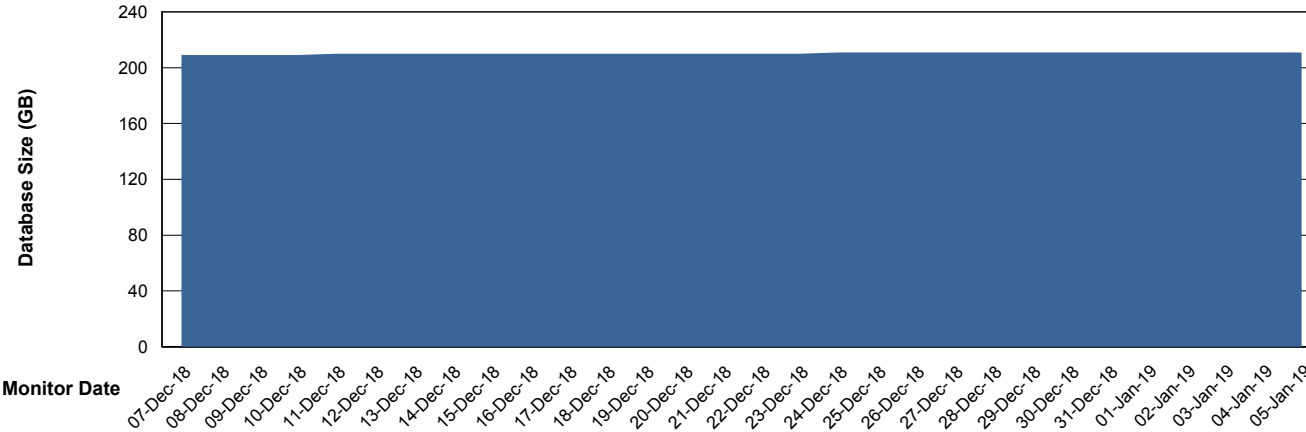

DATABASE SIZE FISDB_Production

Database growth over last month

Database Tablespace FISDB_Production

Date	Tablespace Name	Filesize (Gb)	Usedsize (Gb)	Percentage free
05-Jan-19	ABSDATA	105	88	16
	INDX	143	120	16
04-Jan-19	ABSDATA	105	88	16
	INDX	143	120	16
03-Jan-19	ABSDATA	105	88	16
	INDX	143	120	16
02-Jan-19	ABSDATA	105	88	16
	INDX	143	120	16
01-Jan-19	ABSDATA	105	88	16
	INDX	143	120	16
31-Dec-18	ABSDATA	105	88	16
	INDX	143	120	16
30-Dec-18	ABSDATA	105	87	17
	INDX	143	120	16