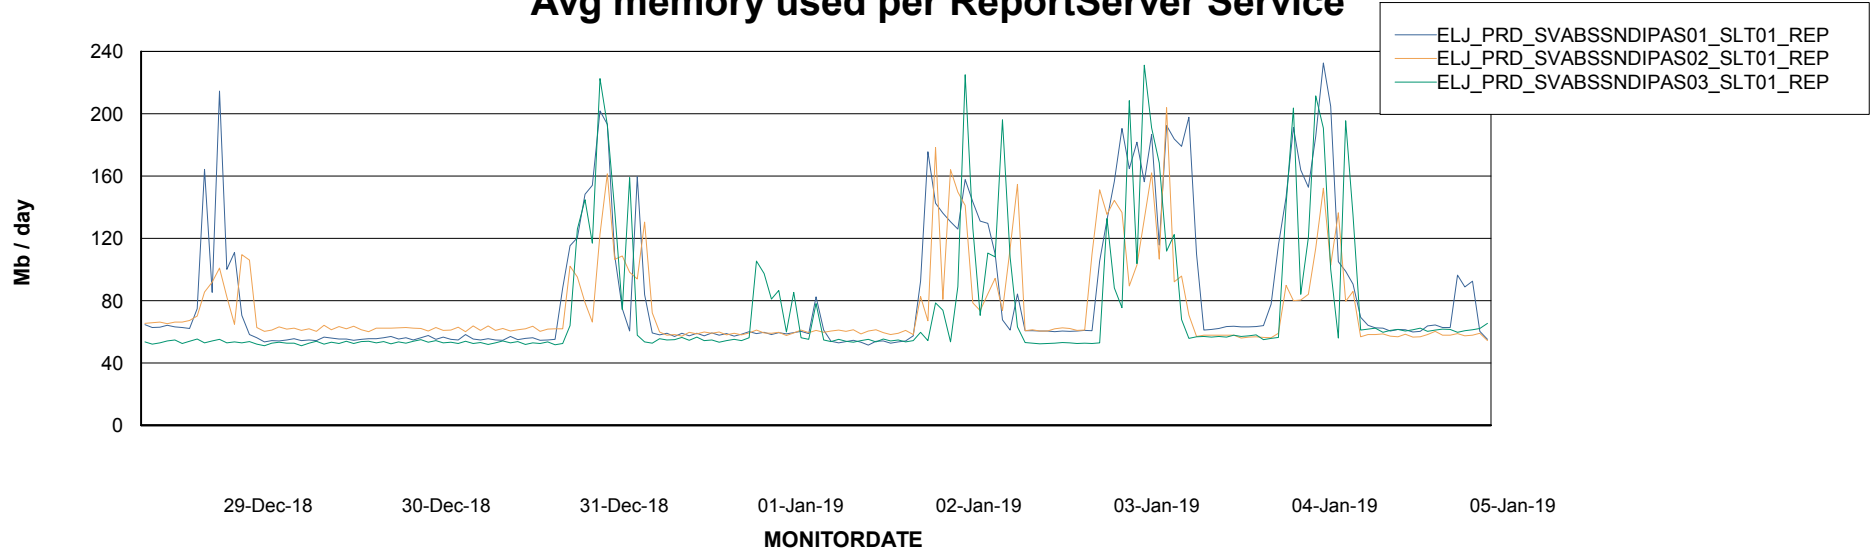

ABSSolute Application ReportServer Services

Avg memory used per ReportServer Service