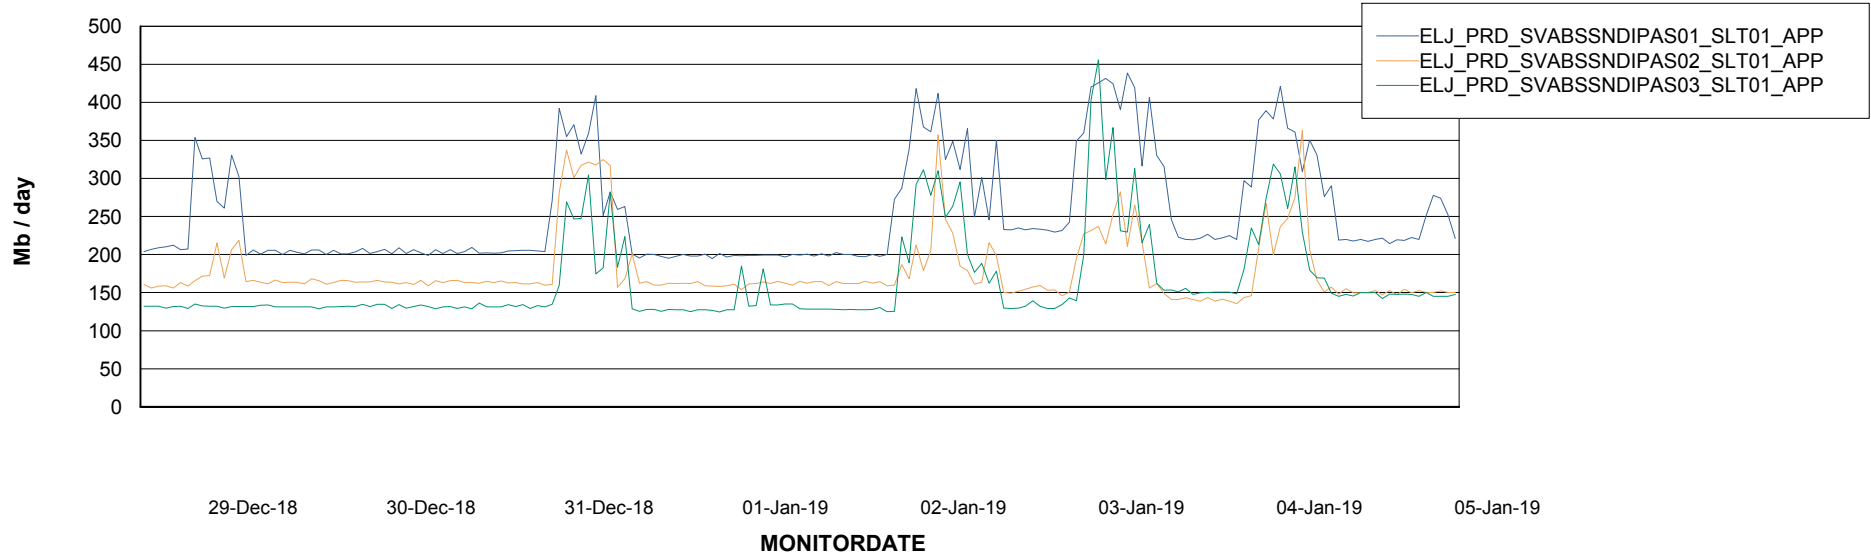

ABSolute Application Server Services

Avg memory used per ABS Server Service