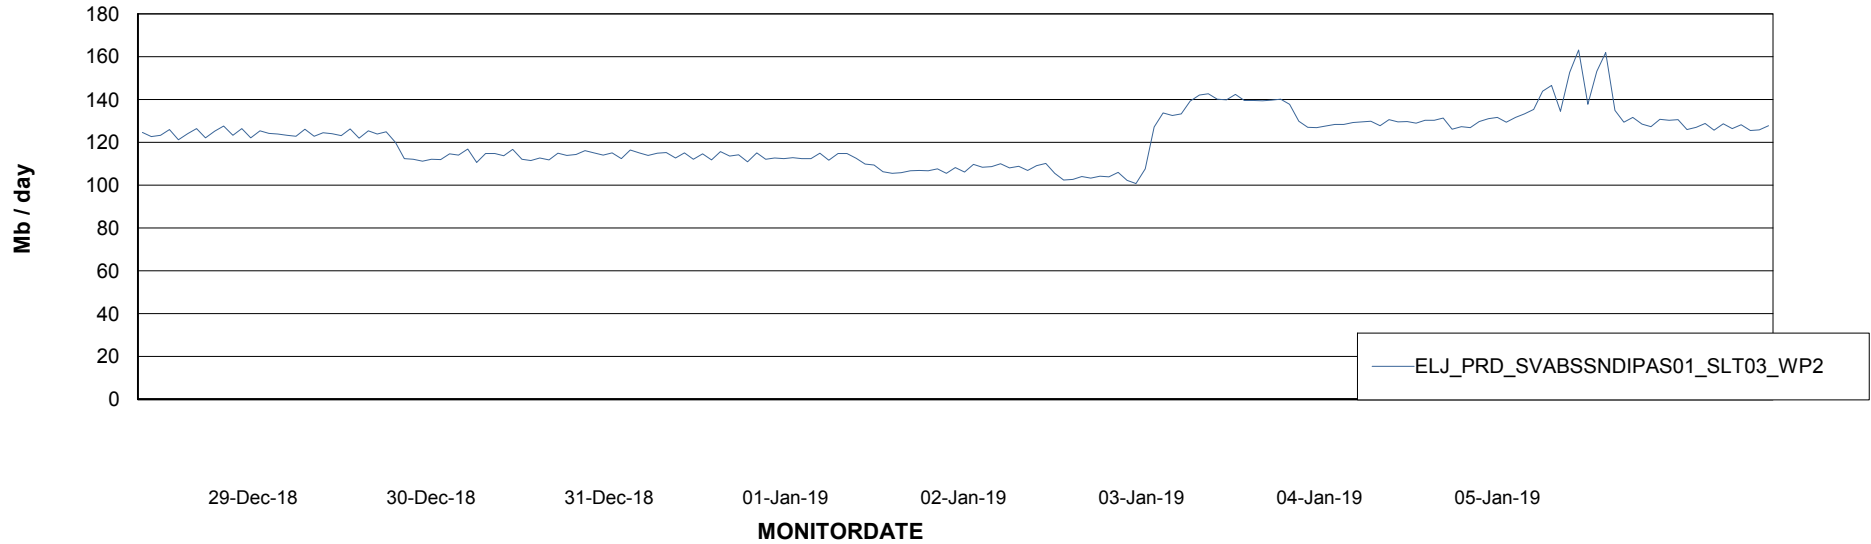

ABSSolute Application ReportServer Services

Avg memory used per ReportServer Service

Weekly SLA Customer Report

Customer ELJ Production
Database ID 72

ABSolute Web Component Services

Avg memory used per ABS Web component