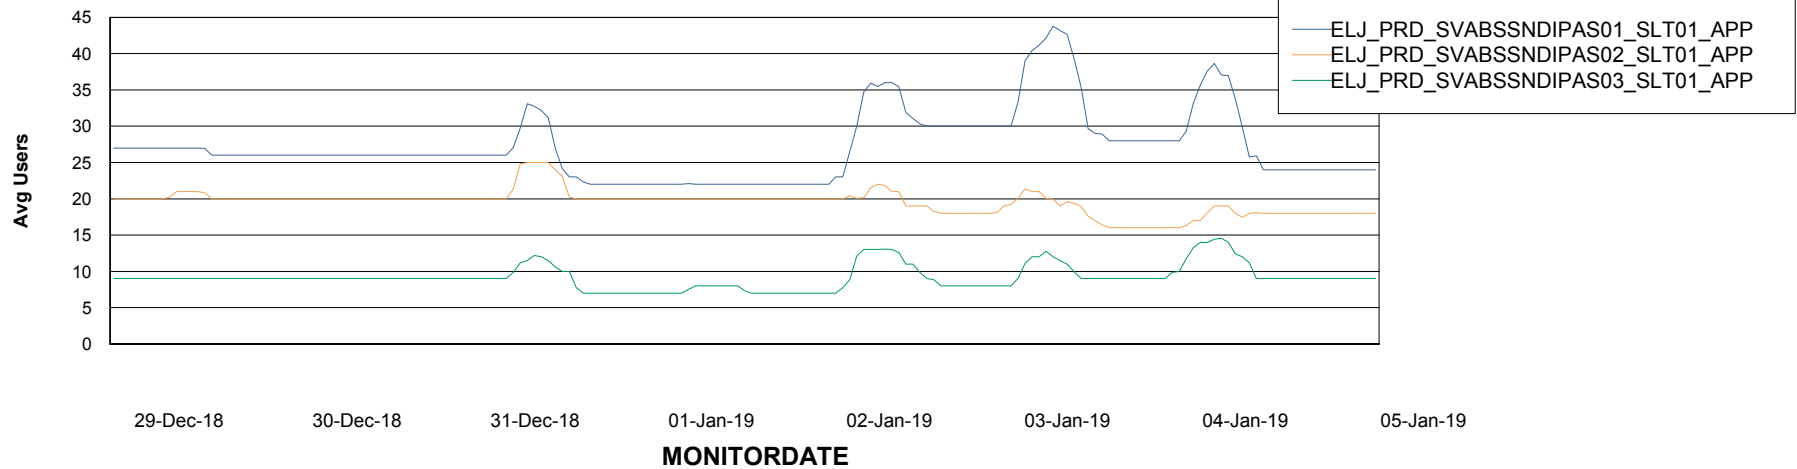

Database Tablespace ELJDB_Production

Date	Tablespace Name	Filesize (Gb)	Usedsize (Gb)	Percentage free
05-Jan-19	ABSDATA	16	13	19
	INDX	10	1	90
04-Jan-19	ABSDATA	16	13	19
	INDX	10	1	90
03-Jan-19	ABSDATA	16	13	19
	INDX	10	1	90
02-Jan-19	ABSDATA	16	13	19
	INDX	10	1	90
01-Jan-19	ABSDATA	16	13	19
	INDX	10	1	90
31-Dec-18	ABSDATA	16	13	19
	INDX	10	1	90
30-Dec-18	ABSDATA	16	13	19
	INDX	10	1	90

Weekly SLA Customer Report

Customer ELJ Production
Database ID 72

ABSolute Application Server Services

Avg memory used per ABS Server Service

Avg users per day per ABS server

Weekly SLA Customer Report

Customer ELJ Production
Database ID 72