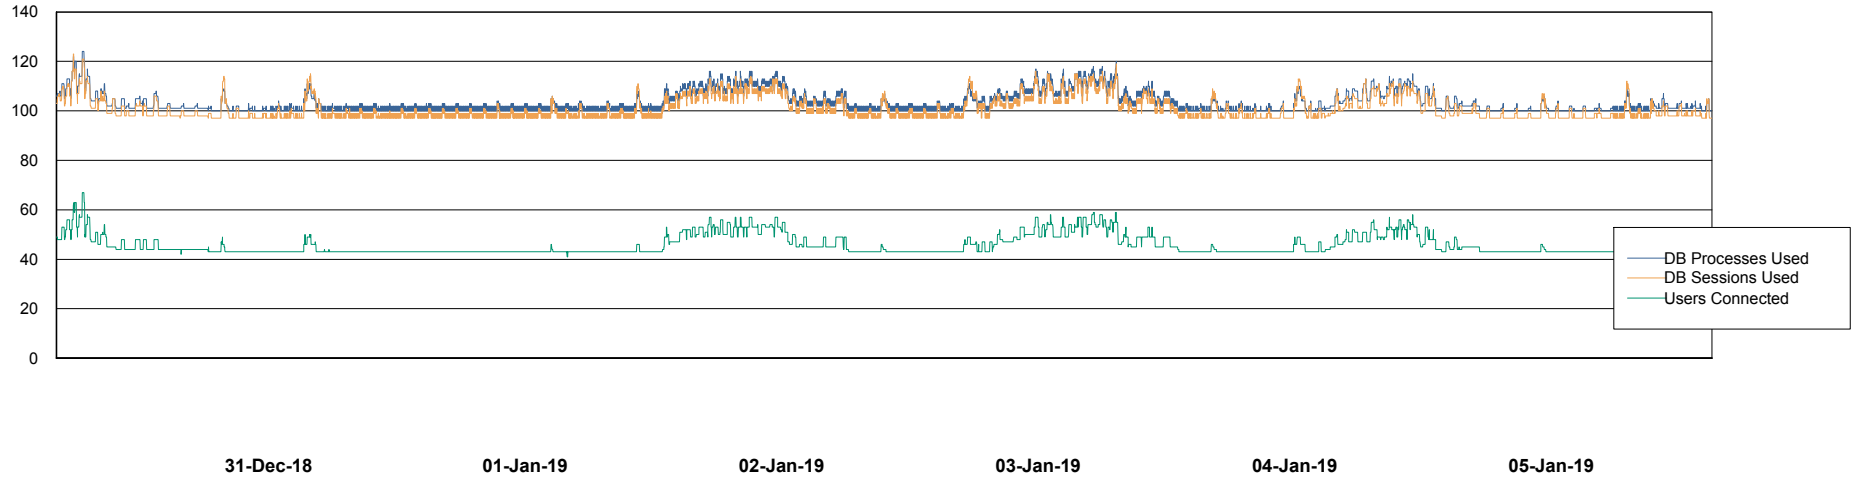

Database Performance ELJDB_Production

DB Processes Max 600
DB Sessions Max 924