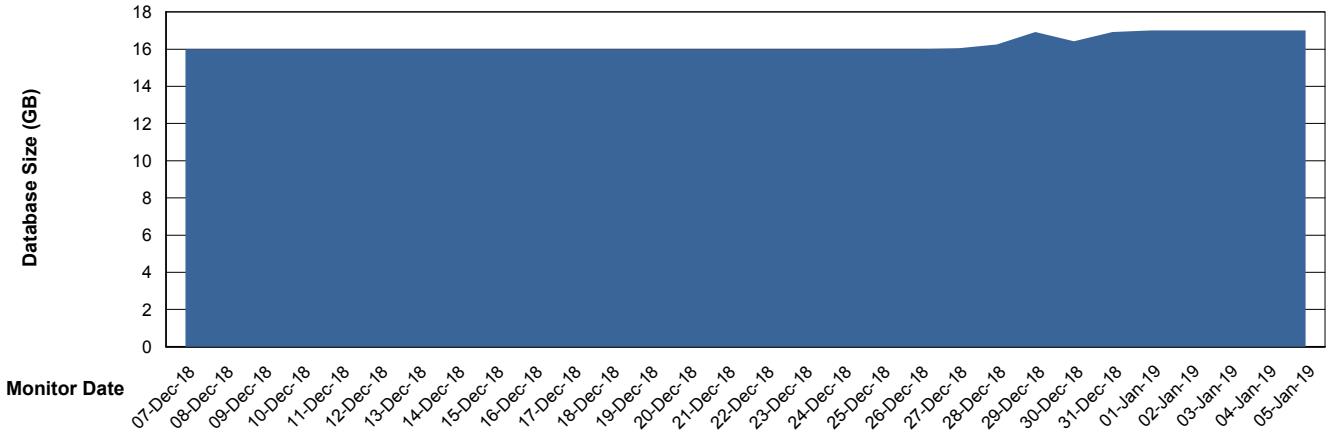

Database Performance ELJDB_Standby

DB Processes Max 600
DB Sessions Max 924

Weekly SLA Customer Report

Customer ELJ Production
 Database ID 72

DATABASE SIZE ELJDB_Production

Database growth over last month

Database Tablespace ELJDB_Production

Date	Tablespace Name	Filesize (Gb)	Usedsize (Gb)	Percentage free
05-Jan-19	ABSDATA	16	13	19
	INDX	10	1	90
04-Jan-19	ABSDATA	16	13	19
	INDX	10	1	90
03-Jan-19	ABSDATA	16	13	19
	INDX	10	1	90
02-Jan-19	ABSDATA	16	13	19
	INDX	10	1	90
01-Jan-19	ABSDATA	16	13	19
	INDX	10	1	90
31-Dec-18	ABSDATA	16	13	19
	INDX	10	1	90
30-Dec-18	ABSDATA	16	13	19
	INDX	10	1	90