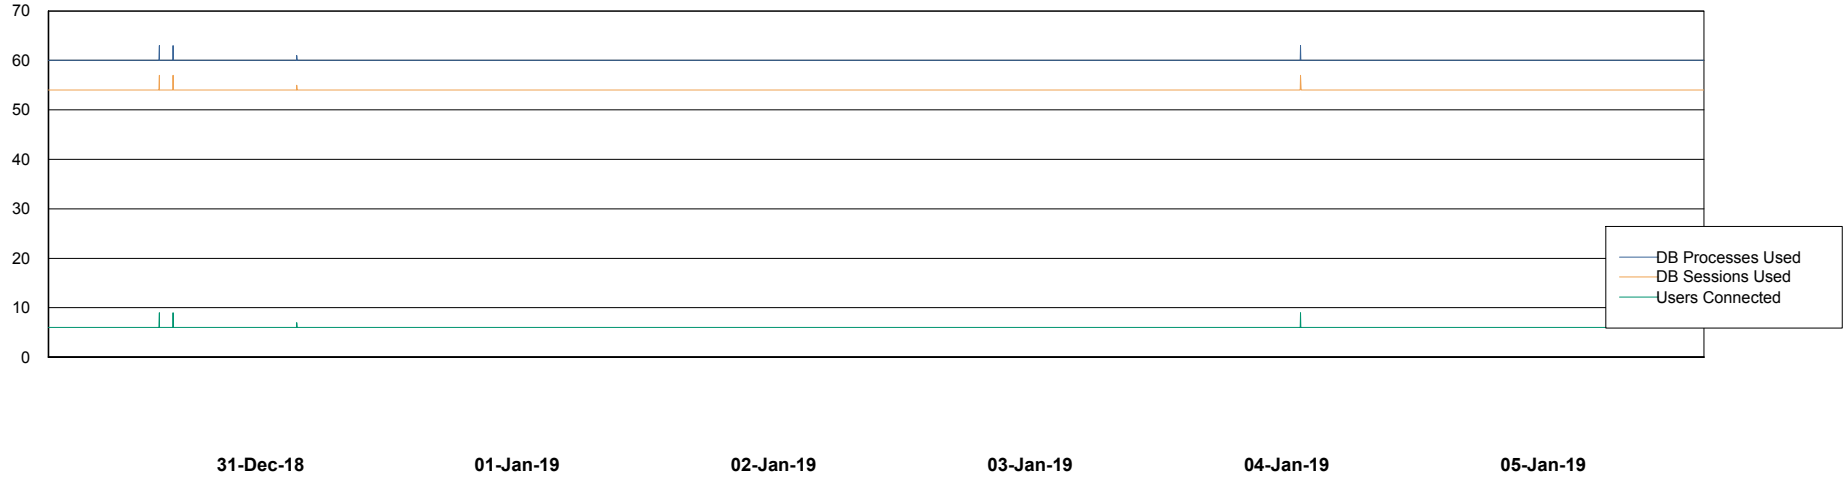

Database Performance ELJDB_Standby

DB Processes Max 600
DB Sessions Max 924