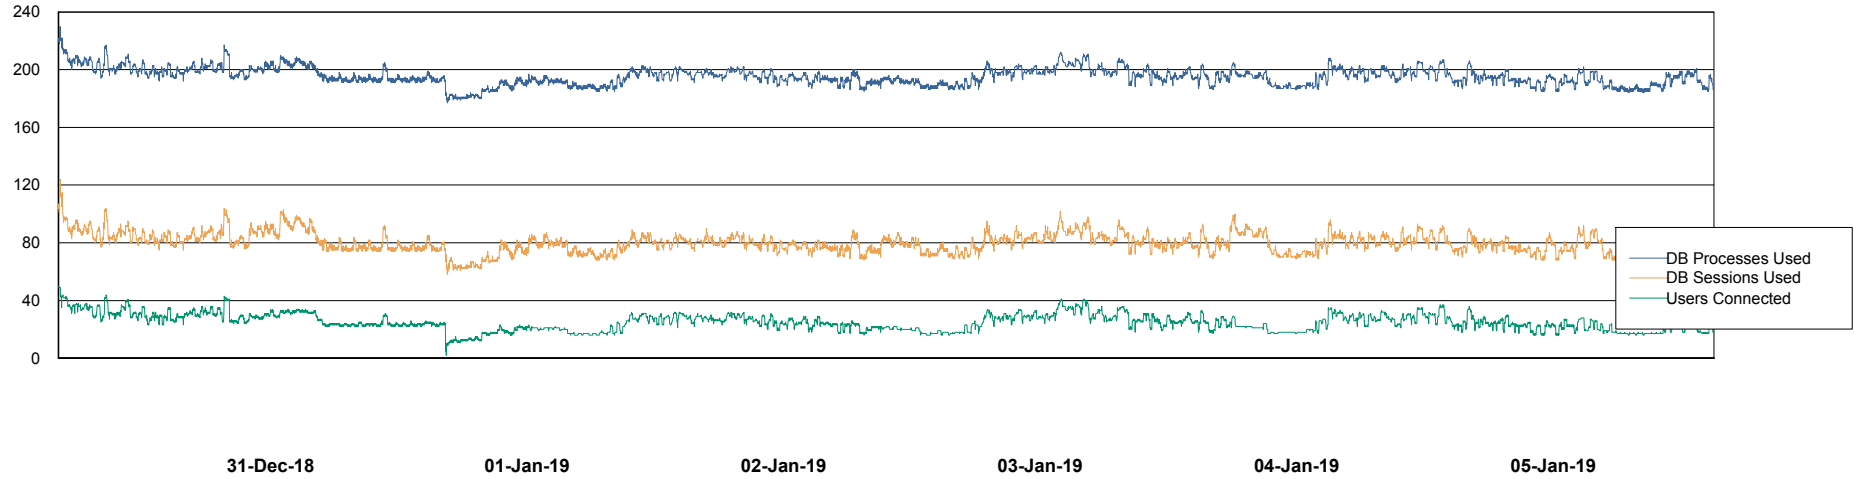

Weekly SLA Customer Report

Customer ECL Production
Database ID 77

Harddisk Usage ECL_PRD_ECL-ABS-WEB

	Free disk space on c: (%)	Total disk space on c: (Gb)
05-Jan-19	82	127
04-Jan-19	82	127
03-Jan-19	82	127
02-Jan-19	82	127
01-Jan-19	82	127
31-Dec-18	82	127
30-Dec-18	82	127

Weekly SLA Customer Report

Customer ECL Production
Database ID 77

Database Performance ECLDB_Production

DB Processes Max 300
DB Sessions Max 480

Weekly SLA Customer Report

Customer ECL Production
Database ID 77