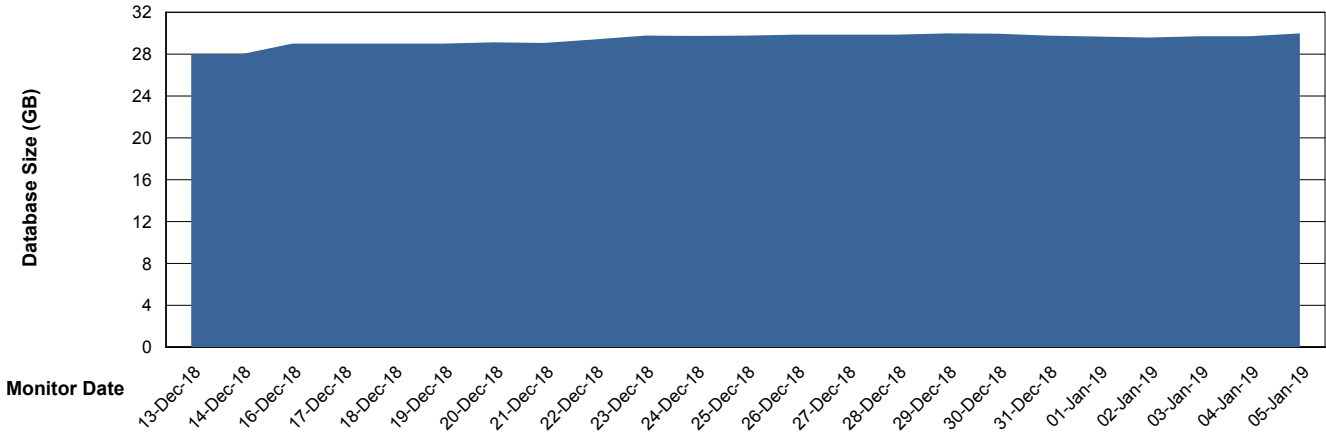

Database Performance ECLDB_Standby

04-Jan-19

04-Jan-19

Weekly SLA Customer Report

Customer ECL Production
 Database ID 77

DATABASE SIZE ECLDB_Production

Database growth over last month

Database Tablespace ECLDB_Production

Date	Tablespace Name	Filesize (Gb)	Usedsize (Gb)	Percentage free
05-Jan-19	ABSDATA	30	26	13
	INDX	8	1	88
04-Jan-19	ABSDATA	30	26	13
	INDX	8	1	88
03-Jan-19	ABSDATA	30	26	13
	INDX	8	1	88
02-Jan-19	ABSDATA	30	26	13
	INDX	8	1	88
01-Jan-19	ABSDATA	30	26	13
	INDX	8	1	88
31-Dec-18	ABSDATA	30	26	13
	INDX	8	1	88
30-Dec-18	ABSDATA	30	26	13
	INDX	8	1	88