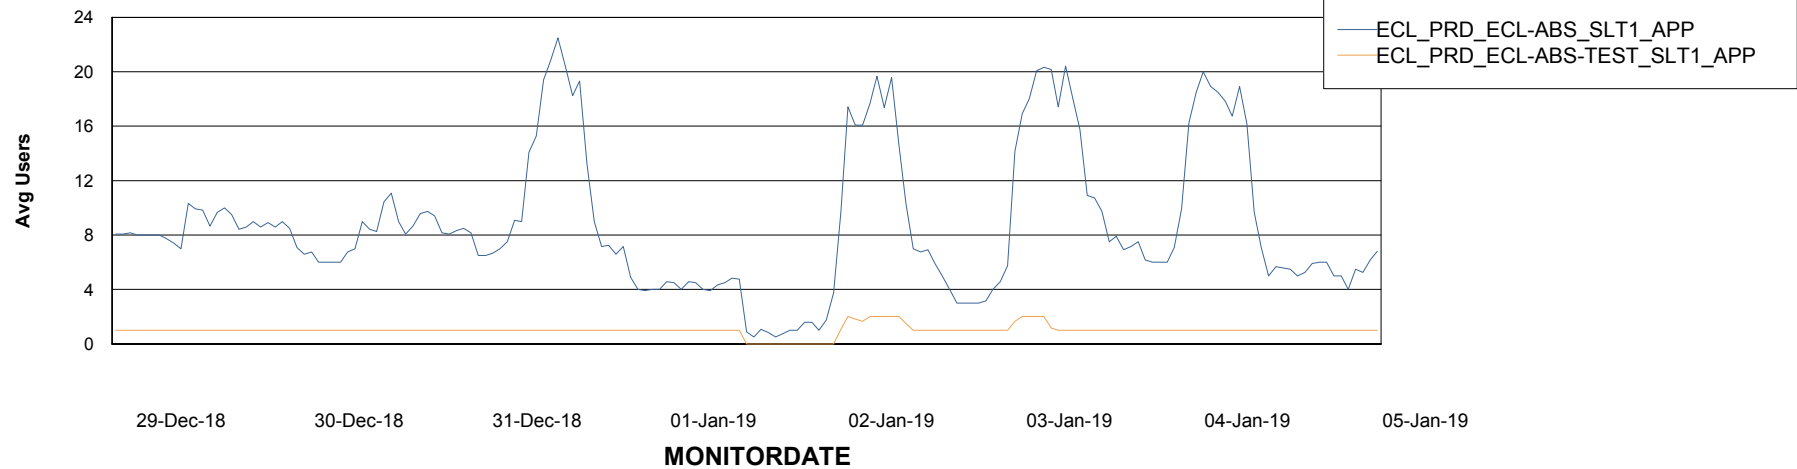

Avg users per day per ABS server