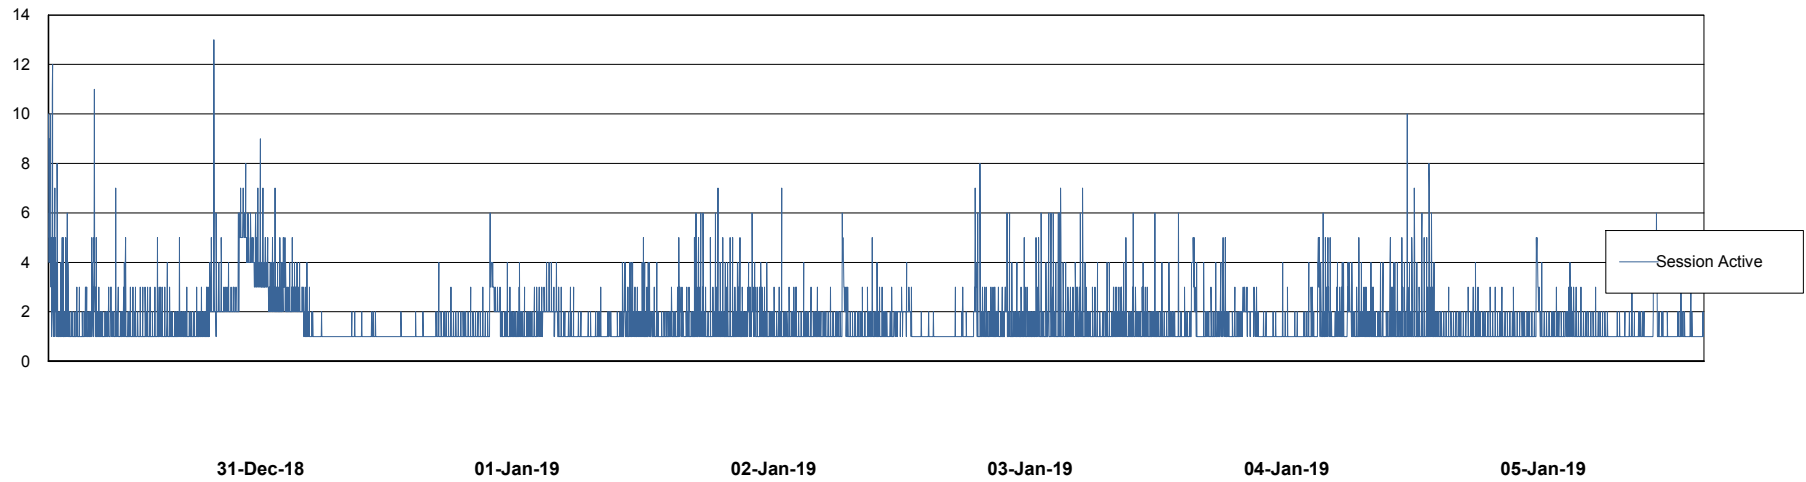

Weekly SLA Customer Report

Customer ECL Production
Database ID 77

Harddisk Usage ECL_PRD_ECL-ABS-WEB

	Free disk space on c: (%)	Total disk space on c: (Gb)
05-Jan-19	82	127
04-Jan-19	82	127
03-Jan-19	82	127
02-Jan-19	82	127
01-Jan-19	82	127
31-Dec-18	82	127
30-Dec-18	82	127

Weekly SLA Customer Report

Customer ECL Production
Database ID 77

Database Performance ECLDB_Production

DB Processes Max 300
DB Sessions Max 480

Weekly SLA Customer Report

Customer ECL Production
Database ID 77