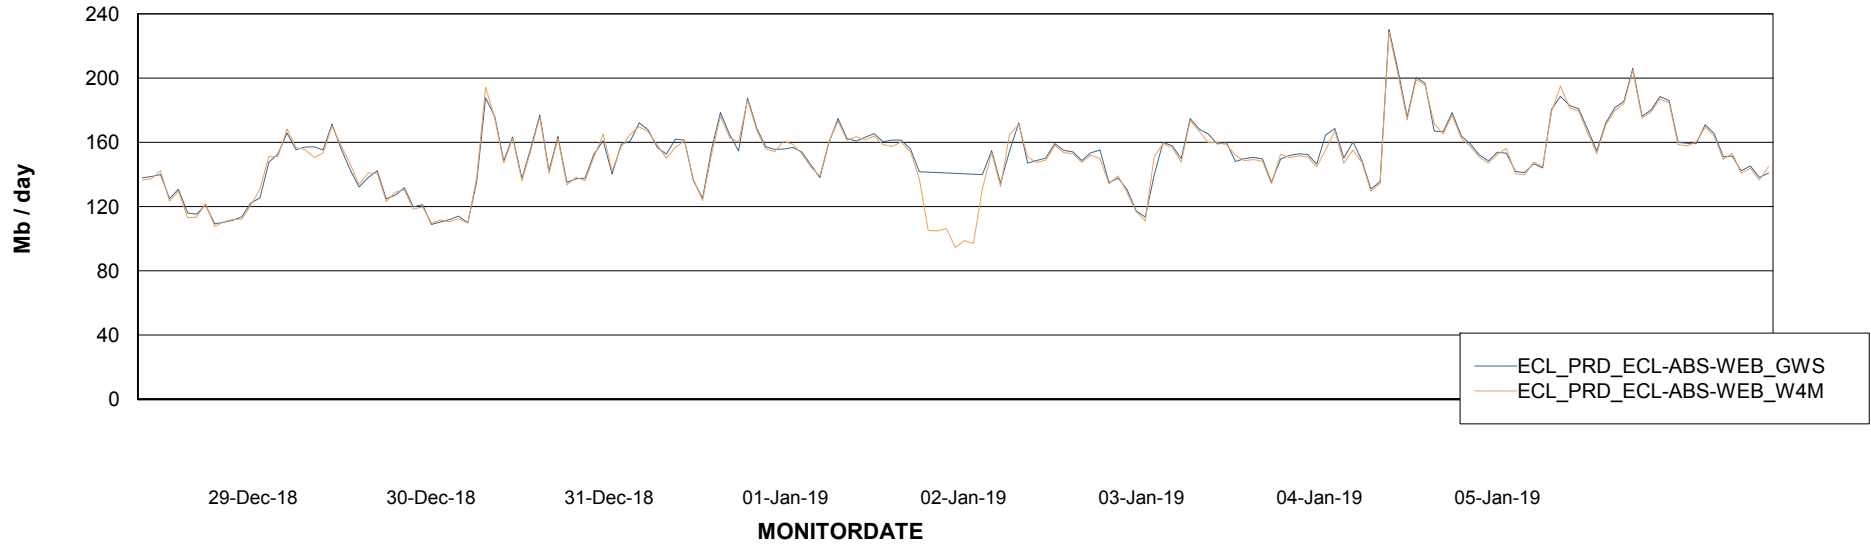

ABSSolute Web Component Services

Avg memory used per ABS Web component