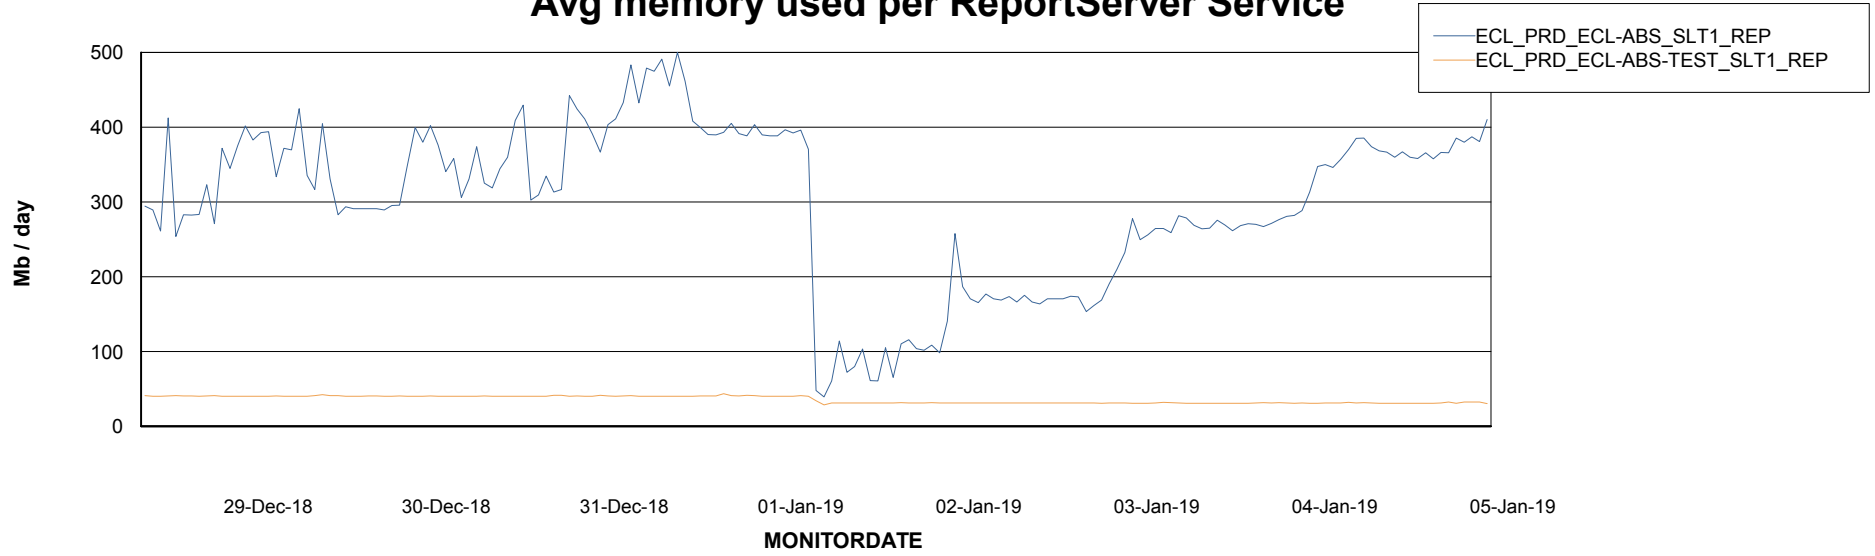

Avg memory used per ABS Server Service

Avg users per day per ABS server

Weekly SLA Customer Report

Customer ECL Production
Database ID 77

ABSSolute Application ReportServer Services

Avg memory used per ReportServer Service