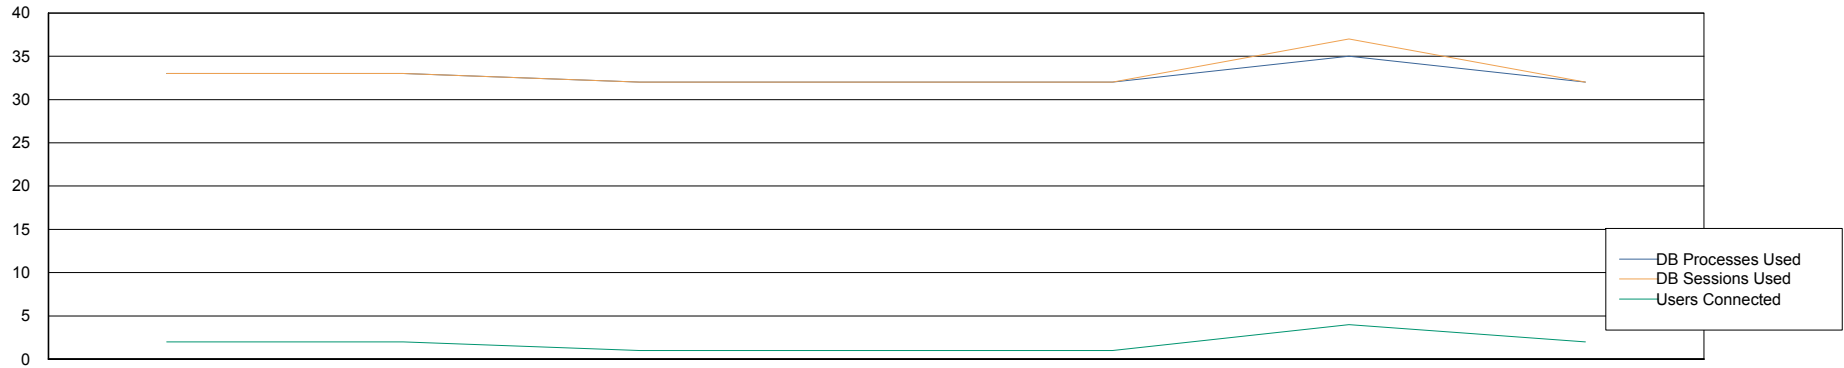

Database Performance ECLDB_Standby