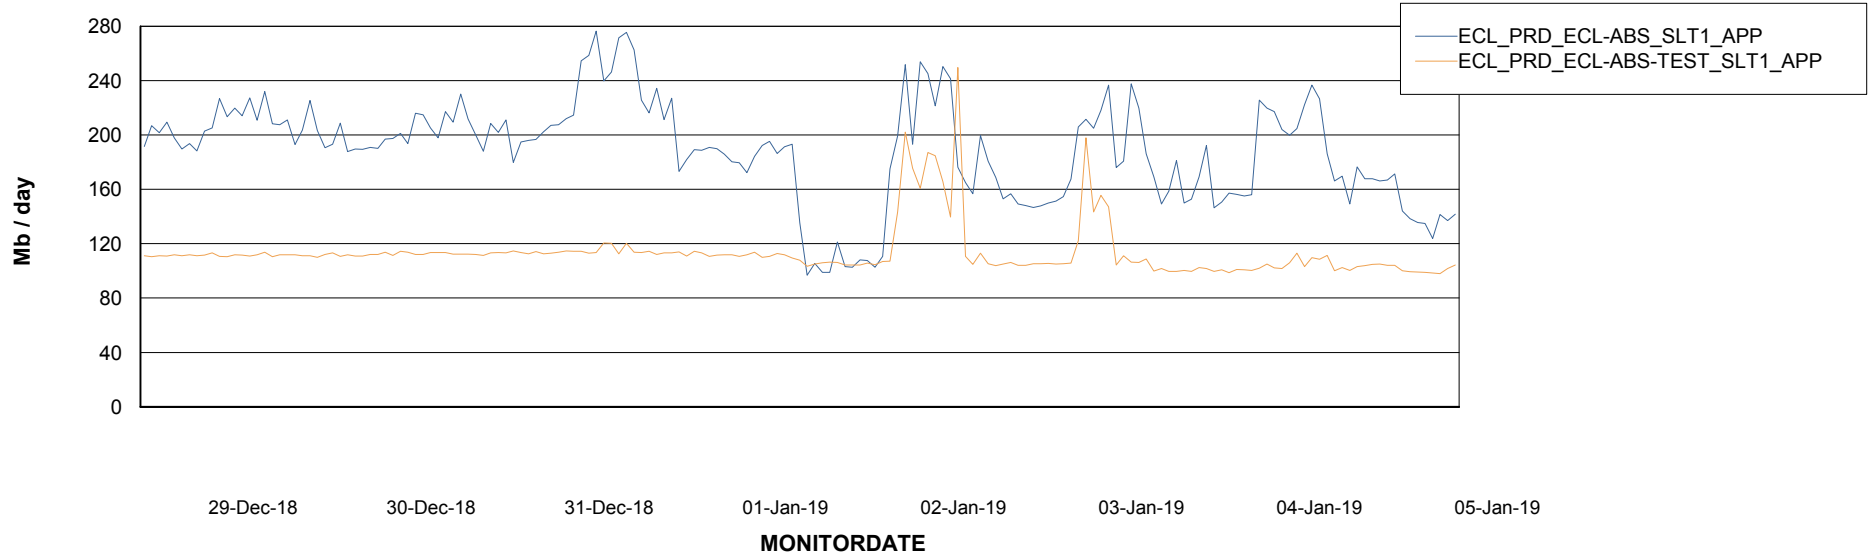

ABSSolute Application Server Services

Avg memory used per ABS Server Service