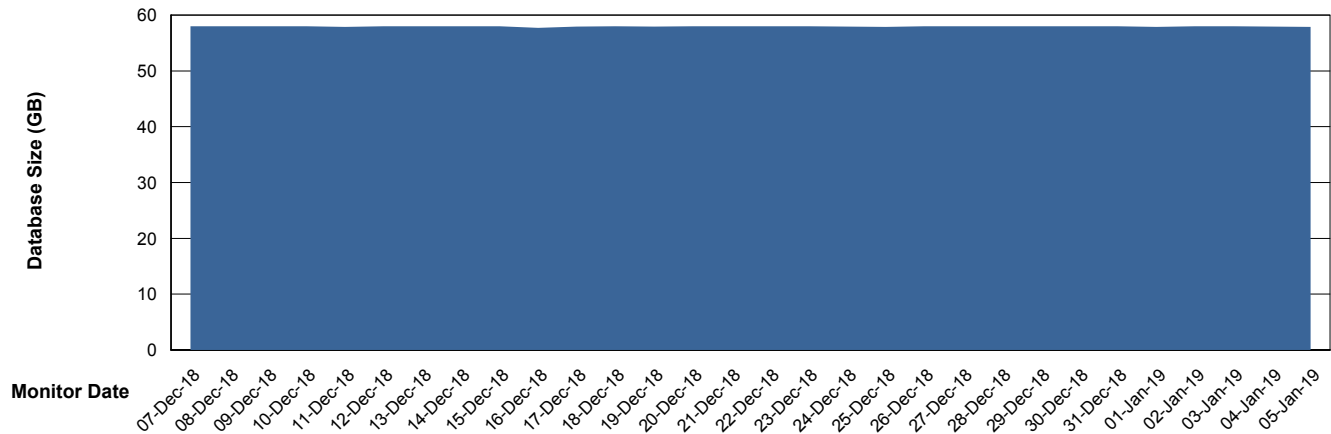

DATABASE SIZE DFDDDBI_Production

Database growth over last month