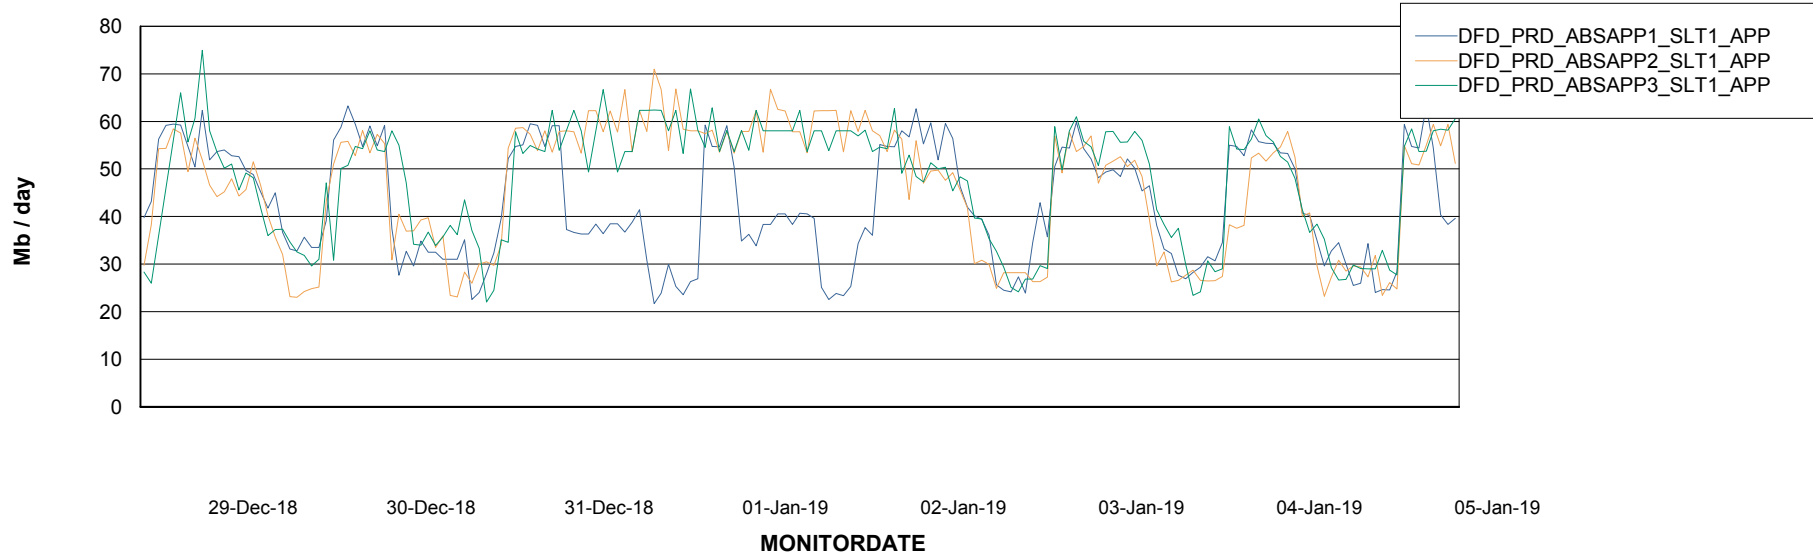

ABSSolute Application Server Services

Avg memory used per ABS Server Service