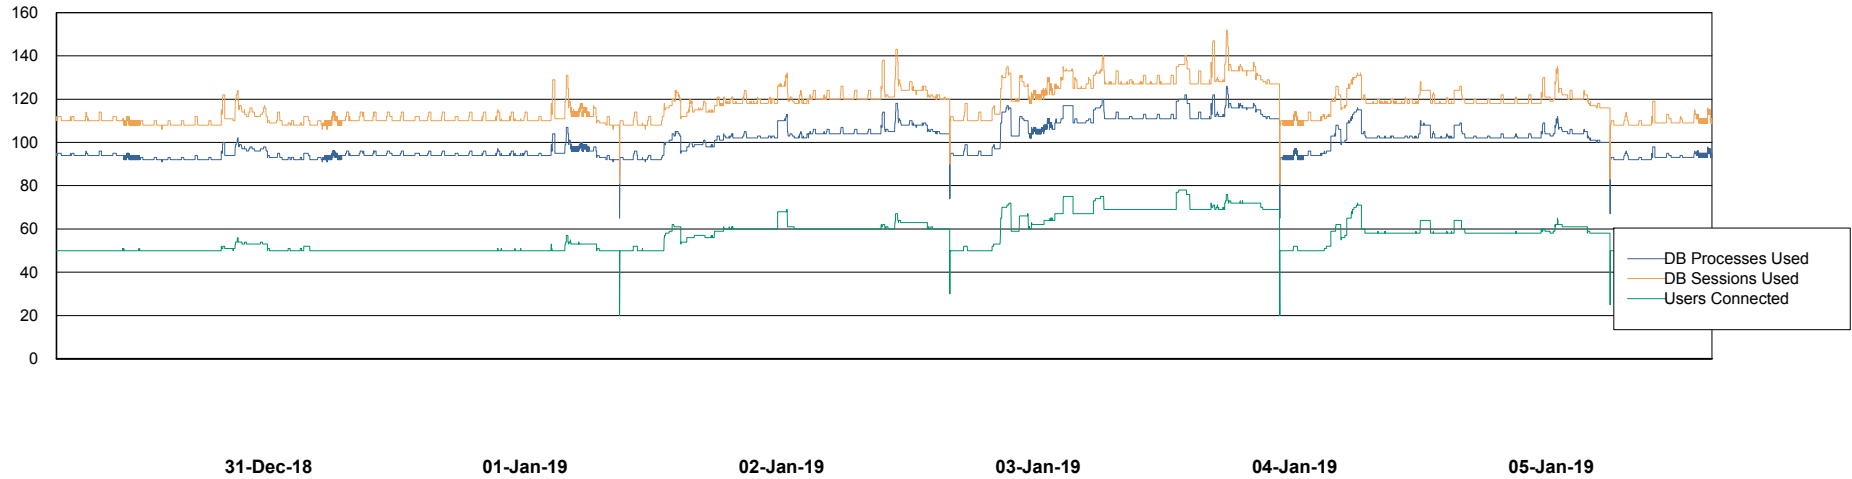

Database Performance DFDDDB_Production