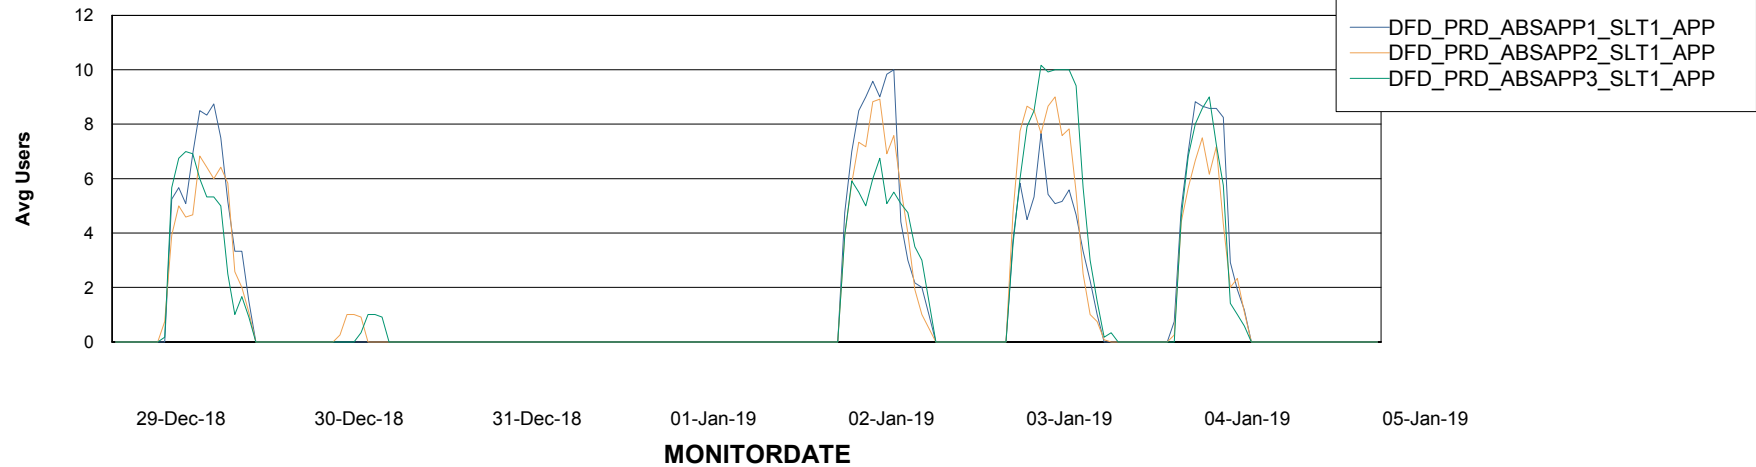

Avg users per day per ABS server