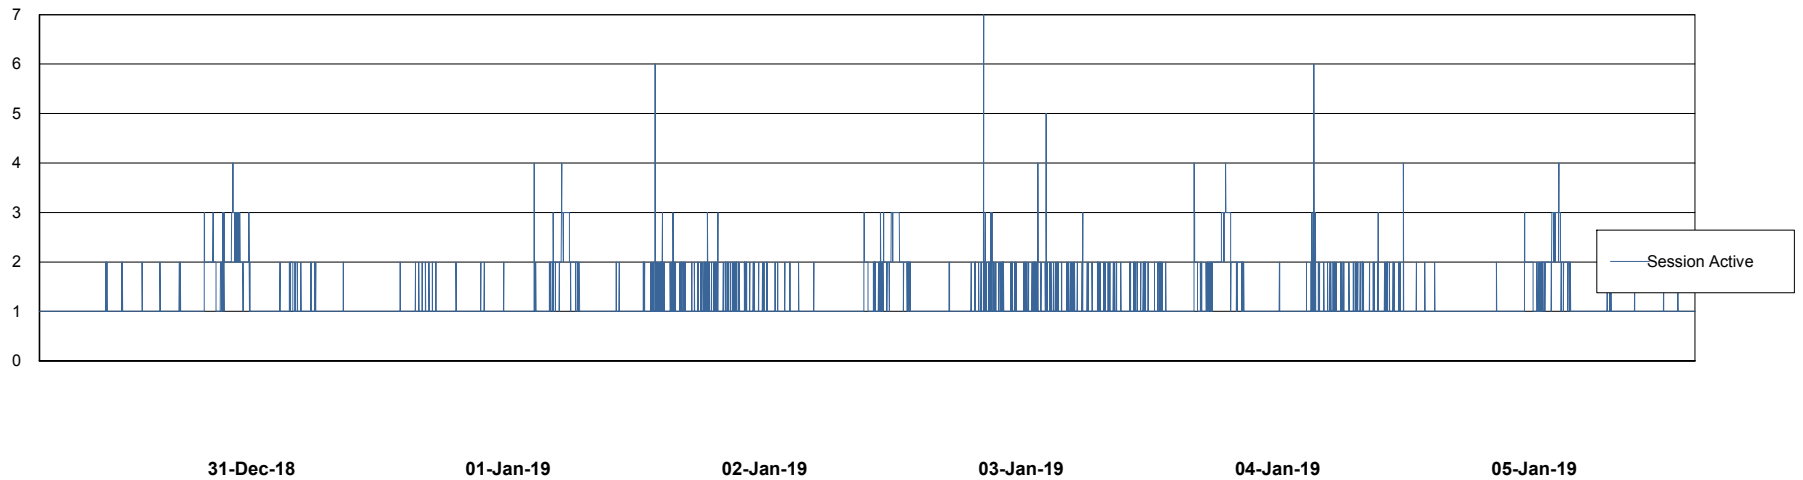

Database Performance DFDDDB_Production