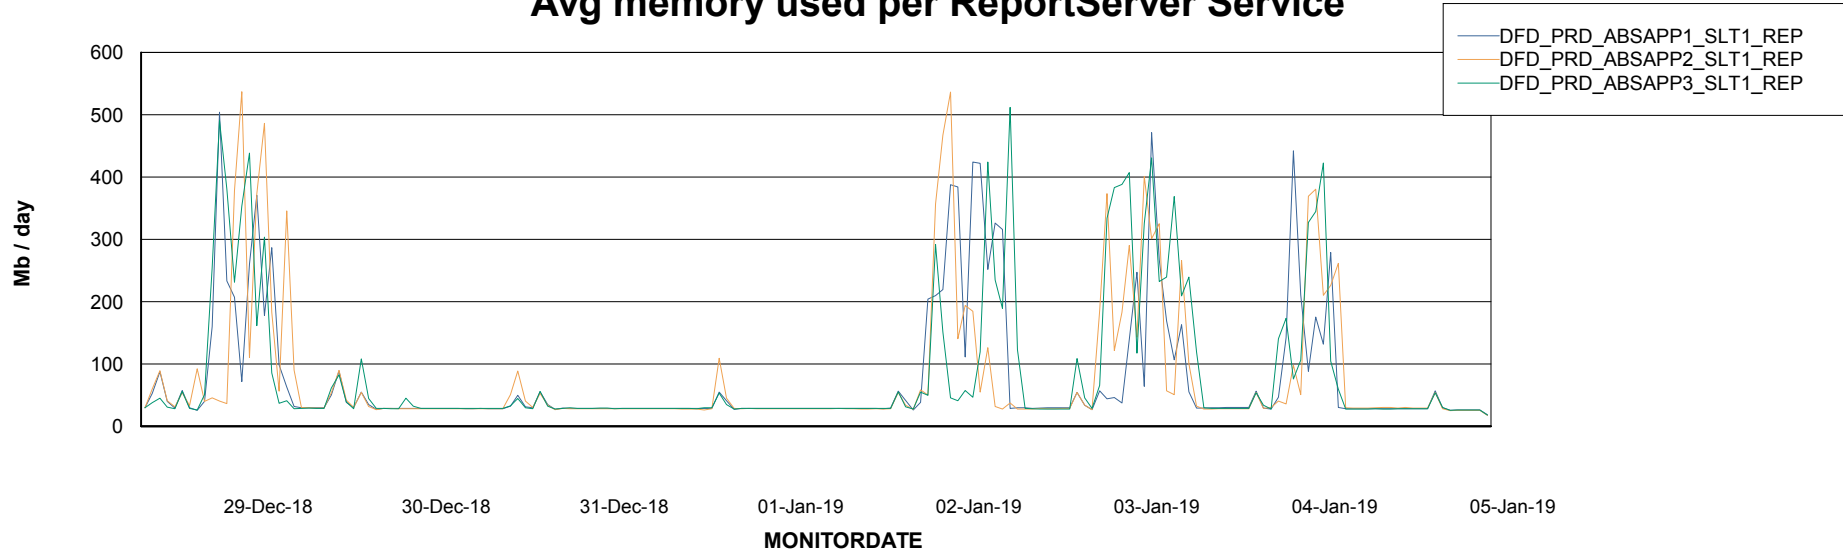

ABSSolute Application ReportServer Services

Avg memory used per ReportServer Service