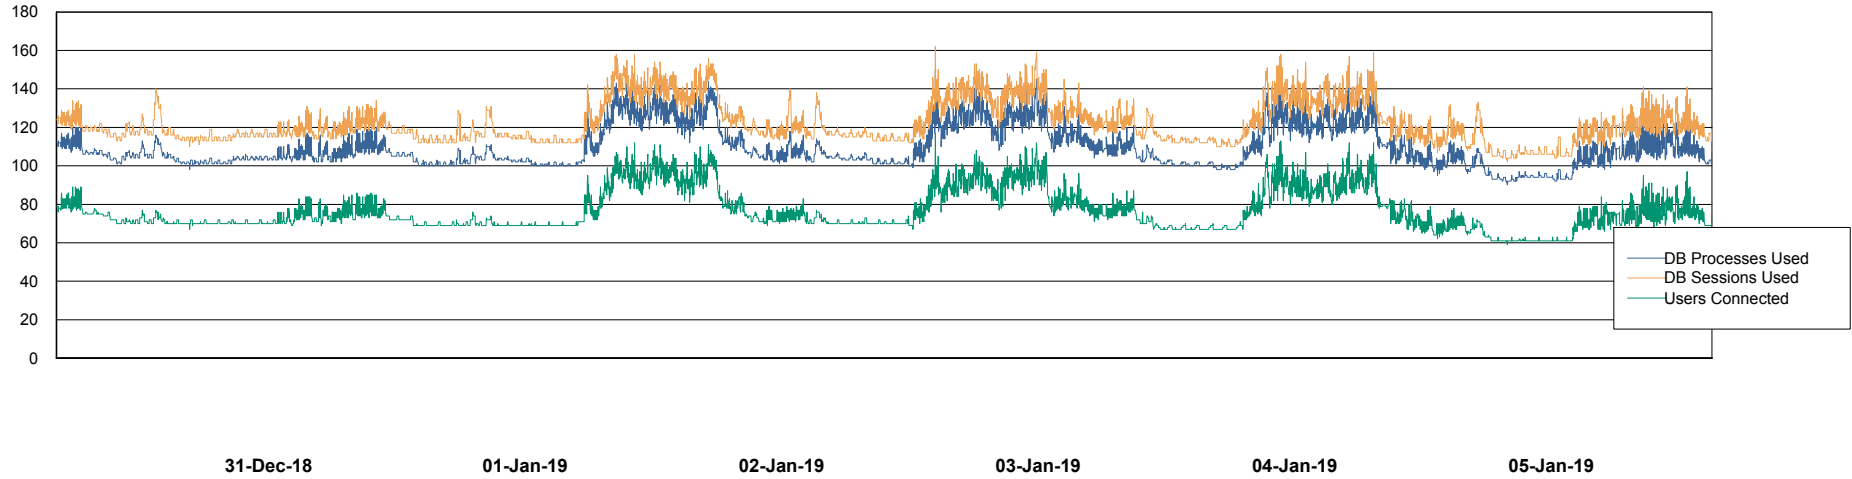

Database Performance CSCDB_Primary

DB Processes Max 500
DB Sessions Max 800