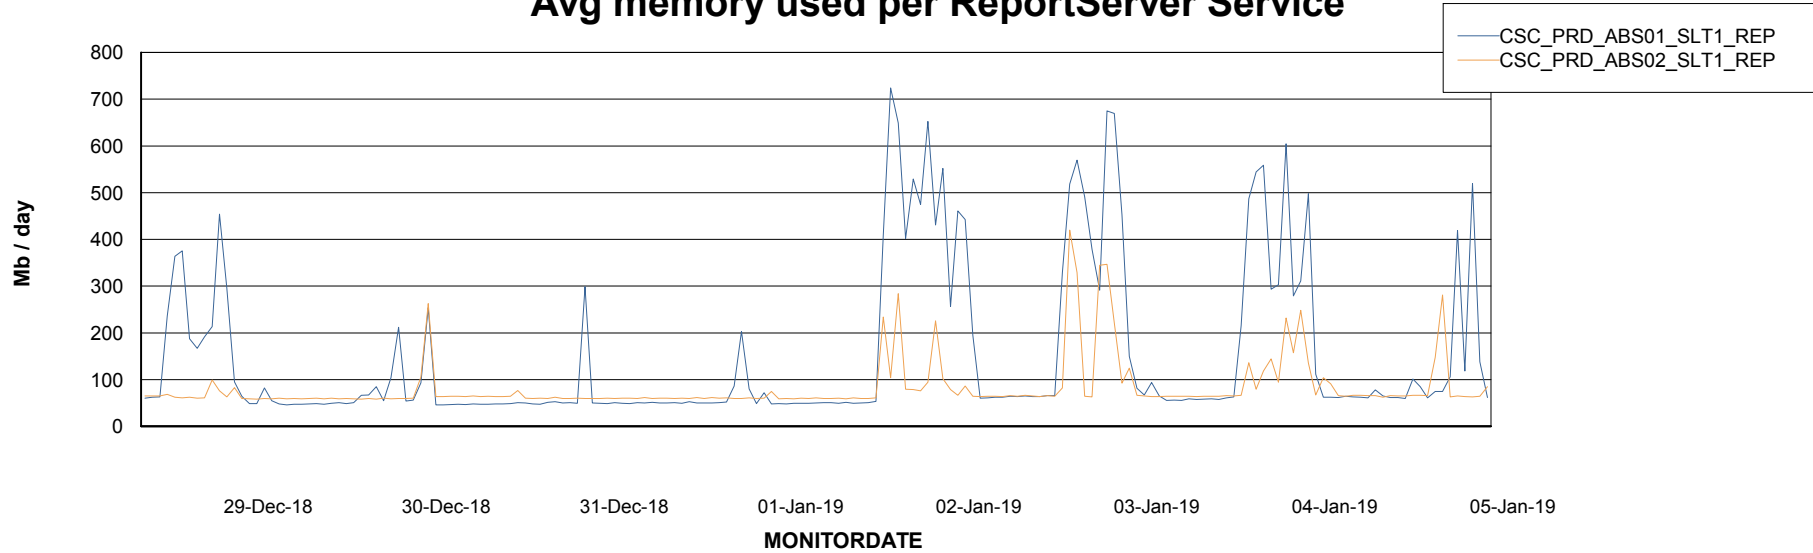

ABSSolute Application ReportServer Services

Avg memory used per ReportServer Service