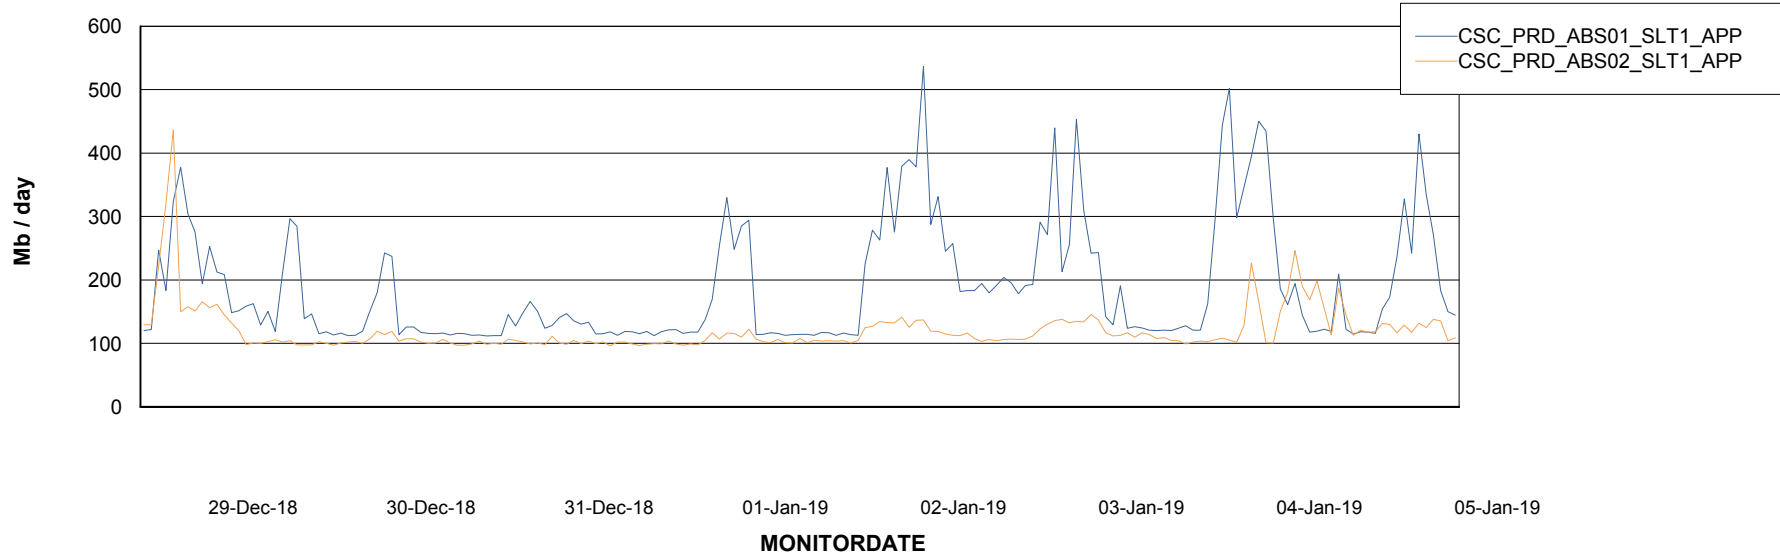

ABSSolute Application Server Services

Avg memory used per ABS Server Service