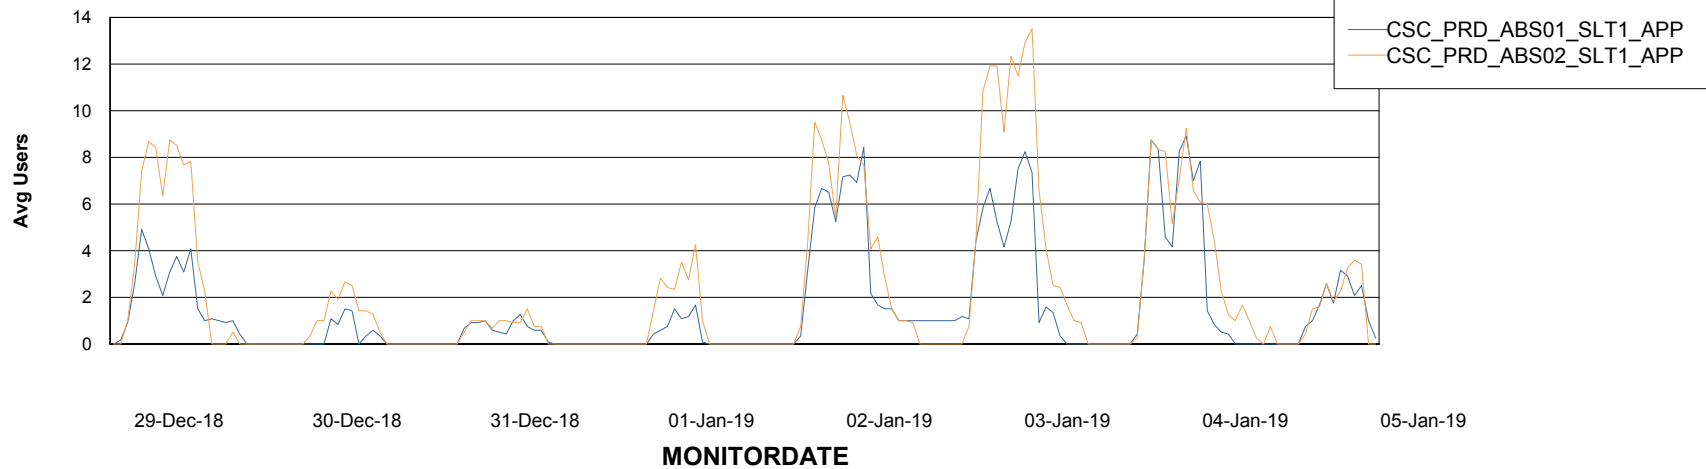

Date	Tablespace Name	Filesize (Gb)	Usedsize (Gb)	Percentage free
05-Jan-19	ABSDATA	131	101	23
	INDX	219	183	16
04-Jan-19	ABSDATA	131	101	23
	INDX	219	183	16
03-Jan-19	ABSDATA	131	101	23
	INDX	219	183	16
02-Jan-19	ABSDATA	131	101	23
	INDX	219	183	16
01-Jan-19	ABSDATA	131	101	23
	INDX	219	183	16
31-Dec-18	ABSDATA	131	101	23
	INDX	219	183	16
30-Dec-18	ABSDATA	131	101	23
	INDX	219	183	16

Weekly SLA Customer Report

Customer CSC_Production
Database ID 50

ABSSolute Application Server Services

Avg memory used per ABS Server Service

Avg users per day per ABS server

Weekly SLA Customer Report

Customer CSC_Production
Database ID 50