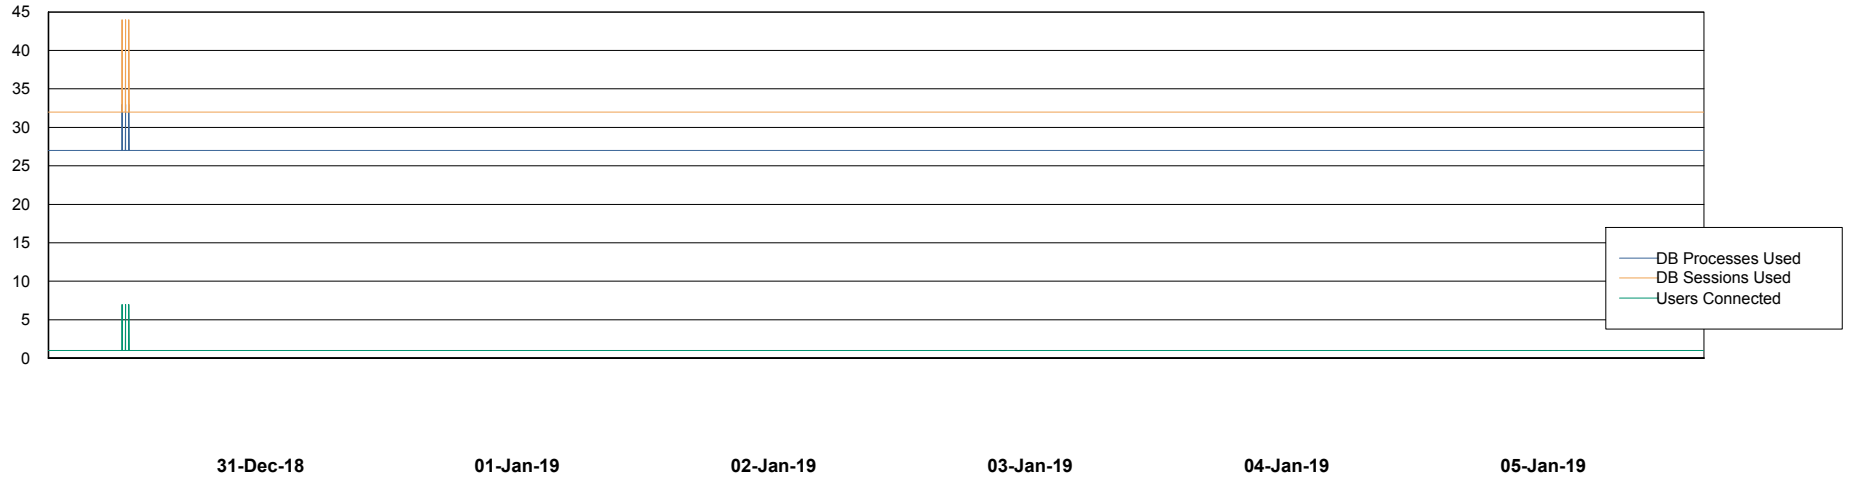

Weekly SLA Customer Report

Customer CIW Production
Database ID 45

Database Performance CIWDB_Production

Weekly SLA Customer Report

Customer CIW Production
Database ID 45

Database Performance CIWDB_Standby

Weekly SLA Customer Report

Customer CIW Production
 Database ID 45

DATABASE SIZE CIWDB_Production

Database growth over last month

Database Tablespace CIWDB_Production

| Date | Tablespace Name | Filesize (Gb) | Usedsize (Gb) | Percentage free |
|-----------|-----------------|---------------|---------------|-----------------|
| 05-Jan-19 | ABSDATA | 38 | 31 | 18 |
| | INDX | 5 | 3 | 40 |
| 04-Jan-19 | ABSDATA | 38 | 31 | 18 |
| | INDX | 5 | 3 | 40 |
| 03-Jan-19 | ABSDATA | 38 | 31 | 18 |
| | INDX | 5 | 3 | 40 |
| 02-Jan-19 | ABSDATA | 38 | 31 | 18 |
| | INDX | 5 | 3 | 40 |
| 01-Jan-19 | ABSDATA | 38 | 31 | 18 |
| | INDX | 5 | 3 | 40 |
| 31-Dec-18 | ABSDATA | 38 | 31 | 18 |
| | INDX | 5 | 3 | 40 |
| 30-Dec-18 | ABSDATA | 38 | 31 | 18 |
| | INDX | 5 | 3 | 40 |