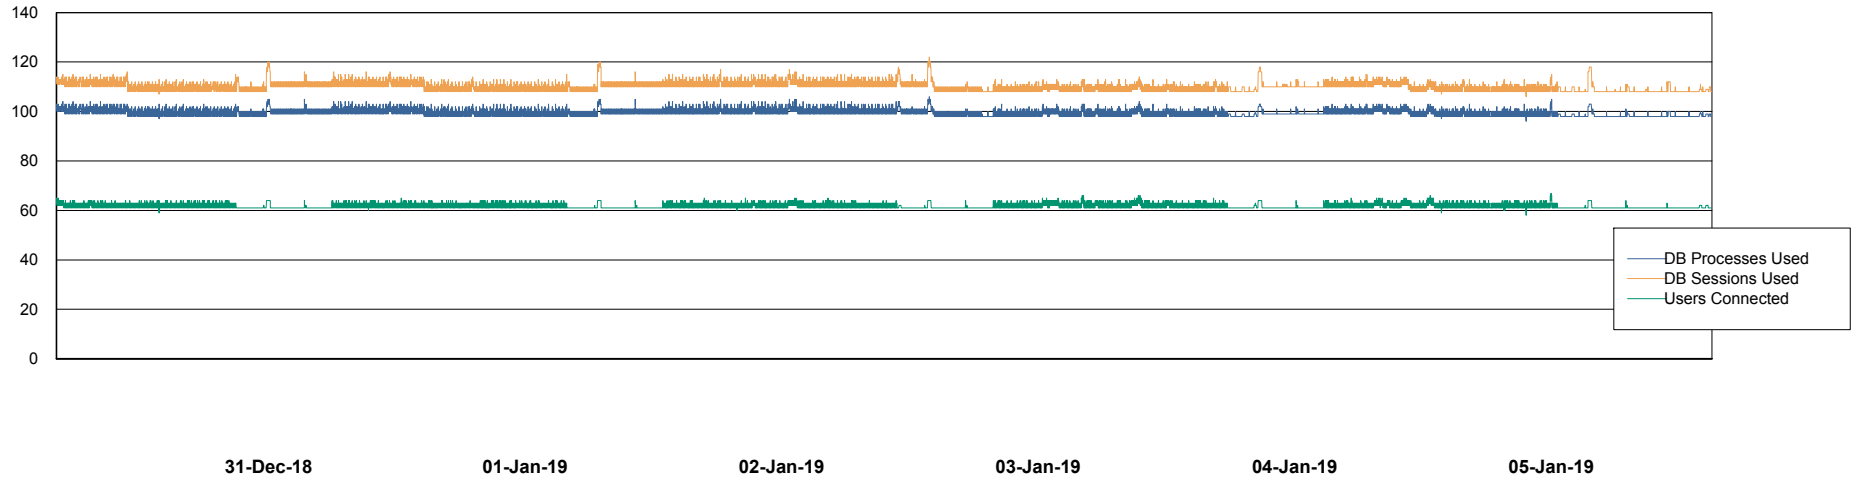

Harddisk Usage CIW_PRD_ORACLE2

| | Free disk space on c: (%) | Total disk space on c: (Gb) | Free disk space on d: (%) | Total disk space on d: (Gb) | Free disk space on e: (%) | Total disk space on e: (Gb) |
|-----------|---------------------------|-----------------------------|---------------------------|-----------------------------|---------------------------|-----------------------------|
| 05-Jan-19 | 95 | 701 | 31 | 700 | 100 | 830 |
| 04-Jan-19 | 95 | 701 | 31 | 700 | 100 | 830 |
| 03-Jan-19 | 95 | 701 | 31 | 700 | 100 | 830 |
| 02-Jan-19 | 95 | 701 | 31 | 700 | 100 | 830 |
| 01-Jan-19 | 95 | 701 | 31 | 700 | 100 | 830 |
| 31-Dec-18 | 95 | 701 | 31 | 700 | 100 | 830 |
| 30-Dec-18 | 95 | 701 | 32 | 700 | 100 | 830 |

Weekly SLA Customer Report

Customer CIW Production
Database ID 45

Database Performance CIWDB_Production

Weekly SLA Customer Report

Customer CIW Production
Database ID 45

Database Performance CIWDB_Standby

Weekly SLA Customer Report