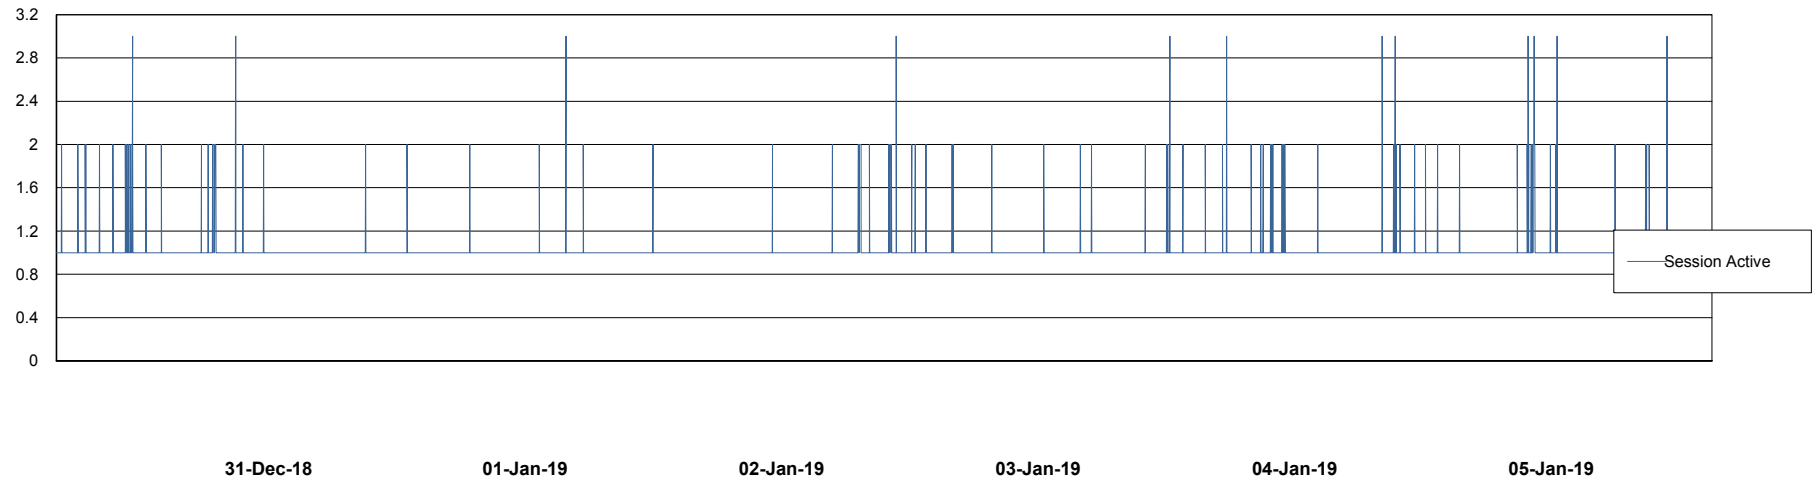

Database Performance CIWDB_Production