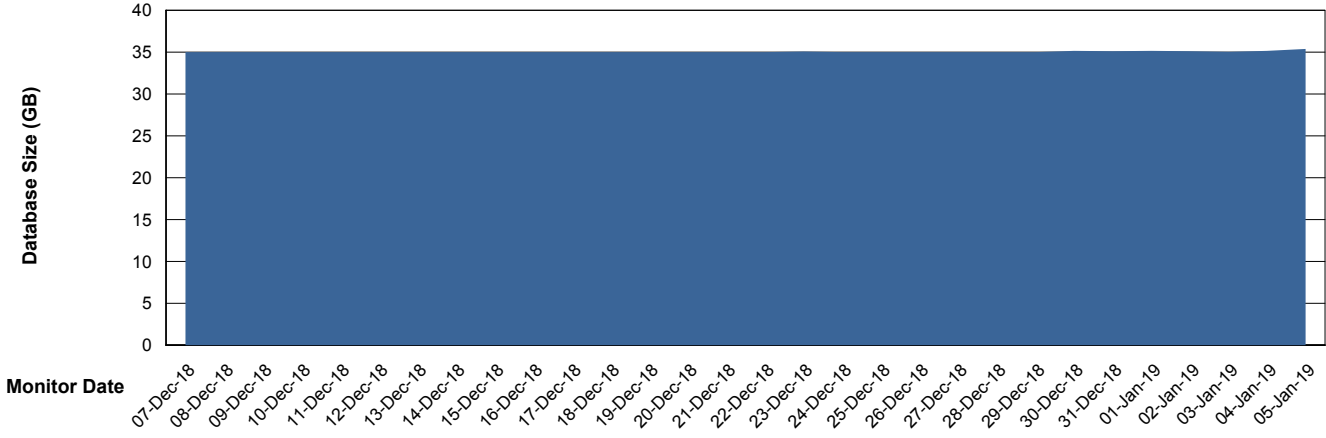

Weekly SLA Customer Report

Customer CIW Production
Database ID 45

Database Performance CIWDB_Production

Weekly SLA Customer Report

Customer CIW Production
Database ID 45

Database Performance CIWDB_Standby

Weekly SLA Customer Report

Customer CIW Production
 Database ID 45

DATABASE SIZE CIWDB_Production

Database growth over last month

Database Tablespace CIWDB_Production

| Date | Tablespace Name | Filesize (Gb) | Usedsize (Gb) | Percentage free |
|-----------|-----------------|---------------|---------------|-----------------|
| 05-Jan-19 | ABSDATA | 38 | 31 | 18 |
| | INDX | 5 | 3 | 40 |
| 04-Jan-19 | ABSDATA | 38 | 31 | 18 |
| | INDX | 5 | 3 | 40 |
| 03-Jan-19 | ABSDATA | 38 | 31 | 18 |
| | INDX | 5 | 3 | 40 |
| 02-Jan-19 | ABSDATA | 38 | 31 | 18 |
| | INDX | 5 | 3 | 40 |
| 01-Jan-19 | ABSDATA | 38 | 31 | 18 |
| | INDX | 5 | 3 | 40 |
| 31-Dec-18 | ABSDATA | 38 | 31 | 18 |
| | INDX | 5 | 3 | 40 |
| 30-Dec-18 | ABSDATA | 38 | 31 | 18 |
| | INDX | 5 | 3 | 40 |