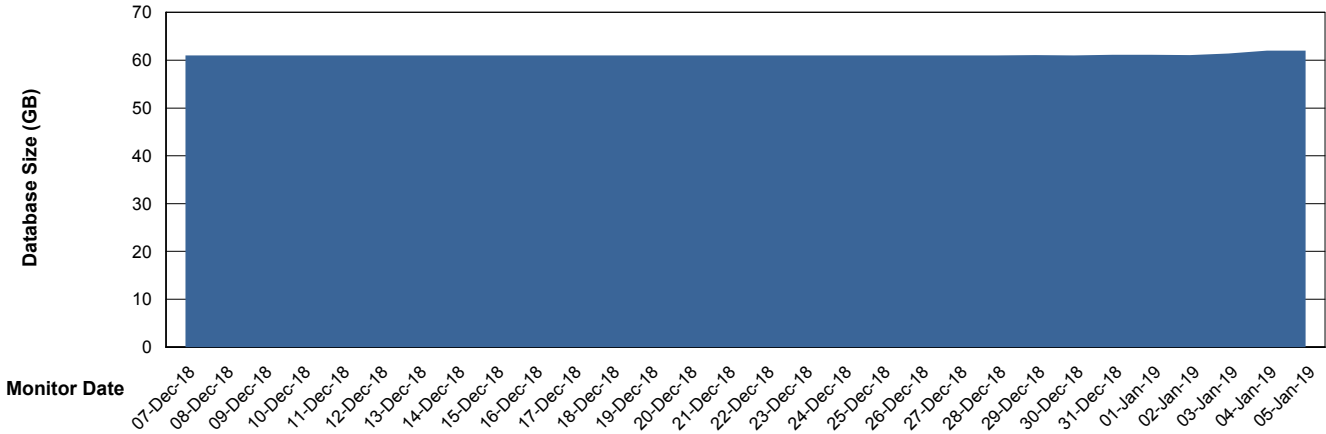

Weekly SLA Customer Report

Customer BOH_Production
Database ID 55

Database Performance BOHABS01_DB_Primary

Weekly SLA Customer Report

Customer BOH_Production
Database ID 55

Database Performance BOHABS02_DB_Standby

Weekly SLA Customer Report

Customer BOH_Production
 Database ID 55

DATABASE SIZE BOHABS01_DB_Primary

Database growth over last month

Database Tablespace BOHABS01_DB_Primary

Date	Tablespace Name	Filesize (Gb)	Usedsize (Gb)	Percentage free
05-Jan-19	ABSDATA	48	25	48
	INDX	44	35	20
04-Jan-19	ABSDATA	48	25	48
	INDX	44	35	20
03-Jan-19	ABSDATA	48	25	48
	INDX	44	35	20
02-Jan-19	ABSDATA	48	25	48
	INDX	44	35	20
01-Jan-19	ABSDATA	48	25	48
	INDX	44	34	23
31-Dec-18	ABSDATA	48	25	48
	INDX	44	34	23
30-Dec-18	ABSDATA	48	25	48
	INDX	44	34	23