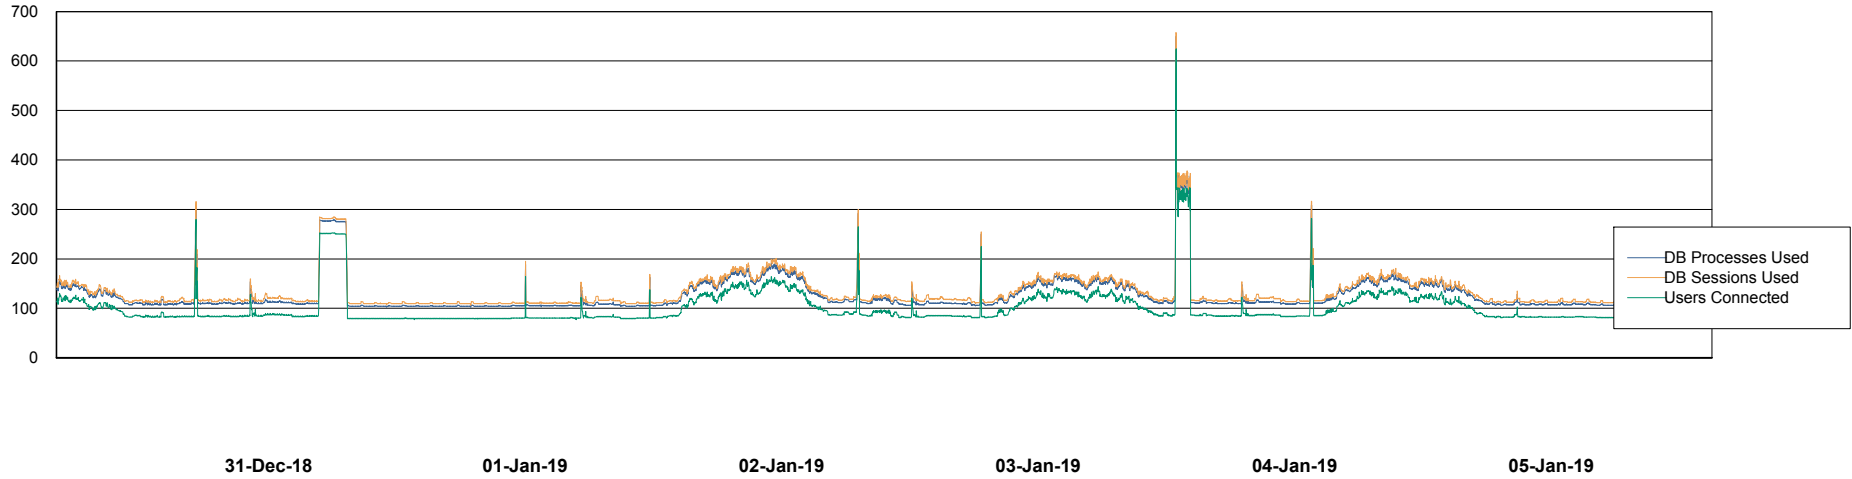

Harddisk Usage BNL_PRD_vm-absa03

	Free disk space on c: (%)	Total disk space on c: (Gb)	Free disk space on d: (%)	Total disk space on d: (Gb)	Free disk space on f: (%)	Total disk space on f: (Gb)
05-Jan-19	77	127	74	127	92	64
04-Jan-19	77	127	74	127	92	64
03-Jan-19	77	127	74	127	92	64
02-Jan-19	77	127	74	127	92	64
01-Jan-19	77	127	74	127	92	64
31-Dec-18	77	127	74	127	92	64
30-Dec-18	77	127	74	127	92	64

Weekly SLA Customer Report

Customer BNL_Production
Database ID 83

Database Performance BNLDB_Production

DB Processes Max 700
DB Sessions Max 1,072

Weekly SLA Customer Report

Customer BNL_Production
 Database ID 83