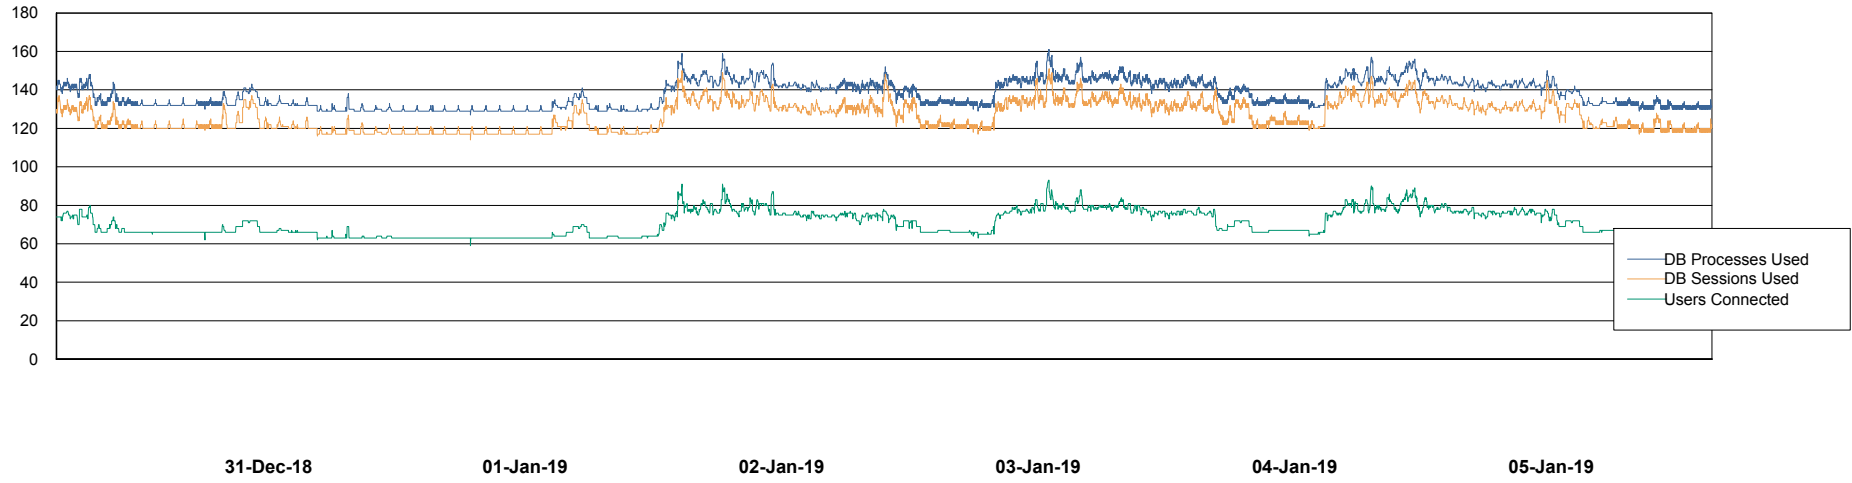

Weekly SLA Customer Report

Customer BGG_Production
Database ID 58

Database Performance BGGDB_BI

Weekly SLA Customer Report

Customer BGG_Production
Database ID 58

Database Performance BGGDB_Production

Weekly SLA Customer Report