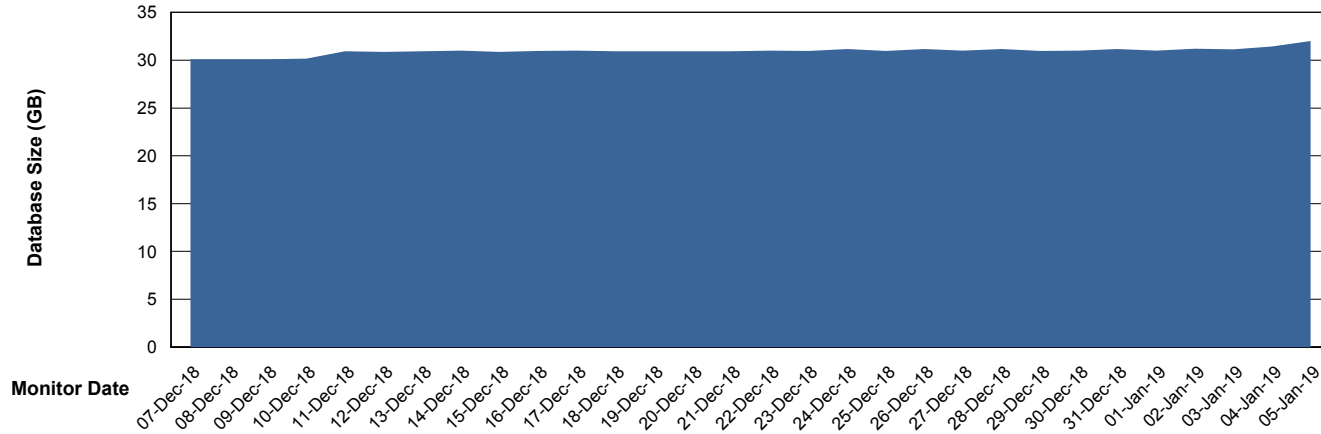

Customer BGG_Production
Database ID 58

Database Performance BGGDB_Standby

Weekly SLA Customer Report

Customer BGG_Production
Database ID 58

DATABASE SIZE BGGDB_BI

Database growth over last month

DATABASE SIZE BGGDB_Production

Database growth over last month

Weekly SLA Customer Report

Customer BGG_Production
 Database ID 58

Database Tablespace BGGDB_BI

Date	Tablespace Name	Filesize (Gb)	Usedsize (Gb)	Percentage free
05-Jan-19	ABSDATA	18	15	17
	INDX	20	15	25
04-Jan-19	ABSDATA	18	15	17
	INDX	20	15	25
03-Jan-19	ABSDATA	18	15	17
	INDX	20	15	25
02-Jan-19	ABSDATA	18	15	17
	INDX	20	15	25
01-Jan-19	ABSDATA	18	15	17
	INDX	20	15	25
31-Dec-18	ABSDATA	18	15	17
	INDX	20	15	25
30-Dec-18	ABSDATA	18	15	17
	INDX	20	15	25