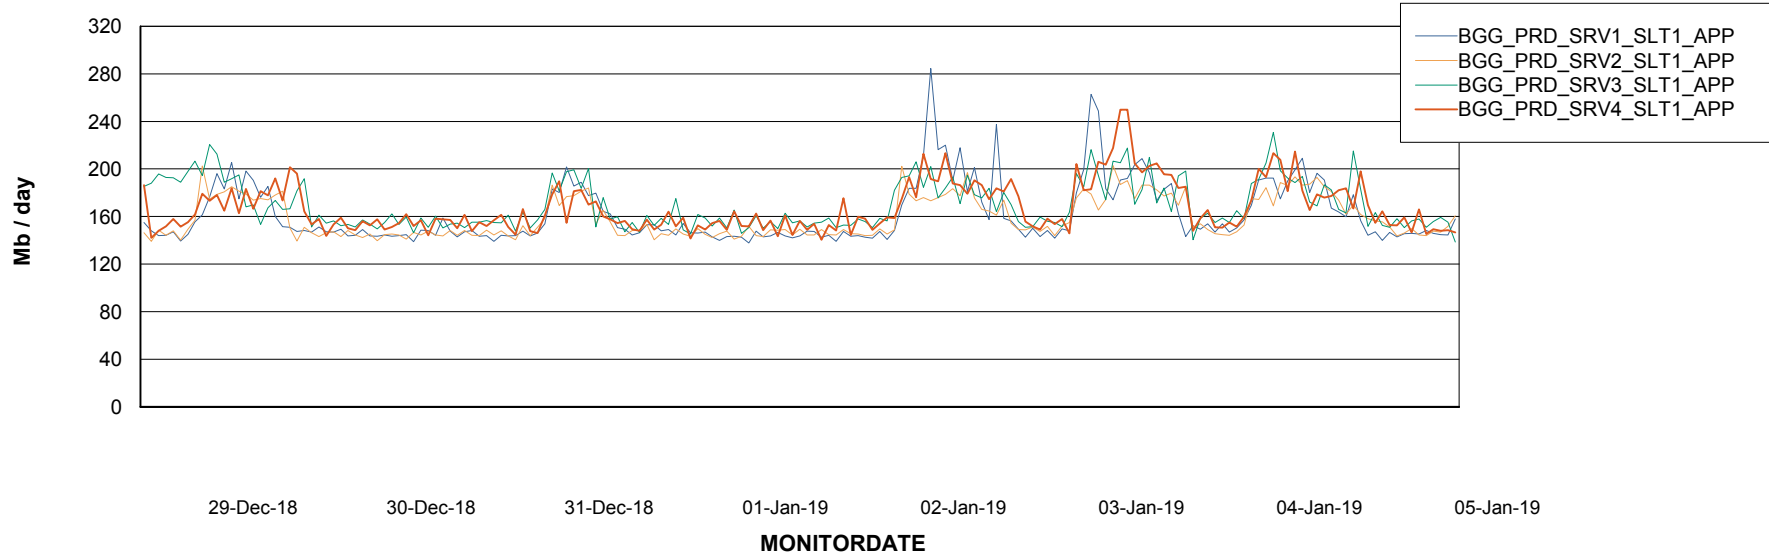

ABSSolute Application Server Services

Avg memory used per ABS Server Service