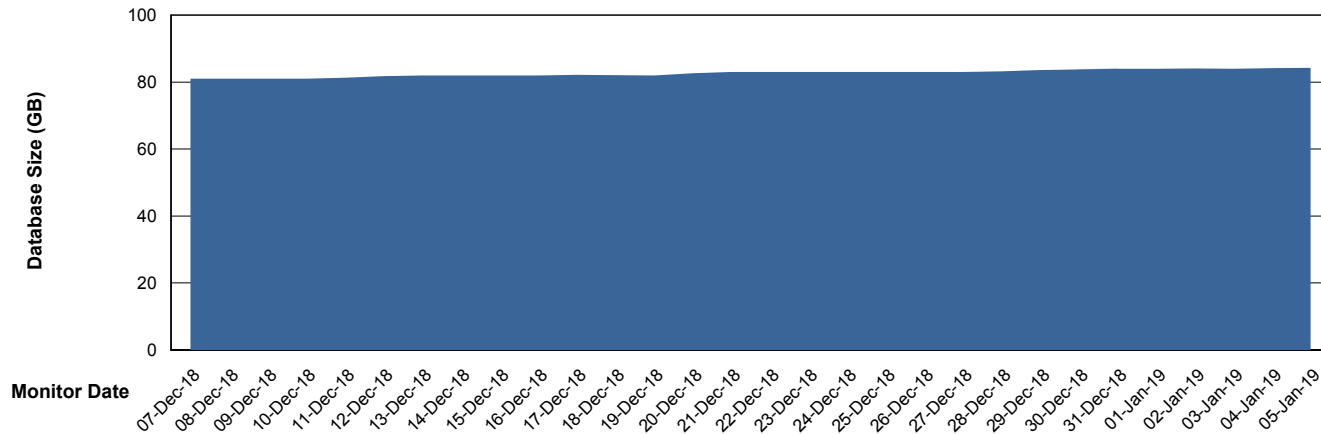

Customer BGG_Production
Database ID 58

Database Performance BGGDB_Standby

Weekly SLA Customer Report

Customer BGG_Production
Database ID 58

DATABASE SIZE BGGDB_BI

Database growth over last month

DATABASE SIZE BGGDB_Production

Database growth over last month

Weekly SLA Customer Report

Customer BGG_Production
 Database ID 58

Database Tablespace BGGDB_BI

Date	Tablespace Name	Filesize (Gb)	Usedsize (Gb)	Percentage free
05-Jan-19	ABSDATA	18	15	17
	INDX	20	15	25
04-Jan-19	ABSDATA	18	15	17
	INDX	20	15	25
03-Jan-19	ABSDATA	18	15	17
	INDX	20	15	25
02-Jan-19	ABSDATA	18	15	17
	INDX	20	15	25
01-Jan-19	ABSDATA	18	15	17
	INDX	20	15	25
31-Dec-18	ABSDATA	18	15	17
	INDX	20	15	25
30-Dec-18	ABSDATA	18	15	17
	INDX	20	15	25