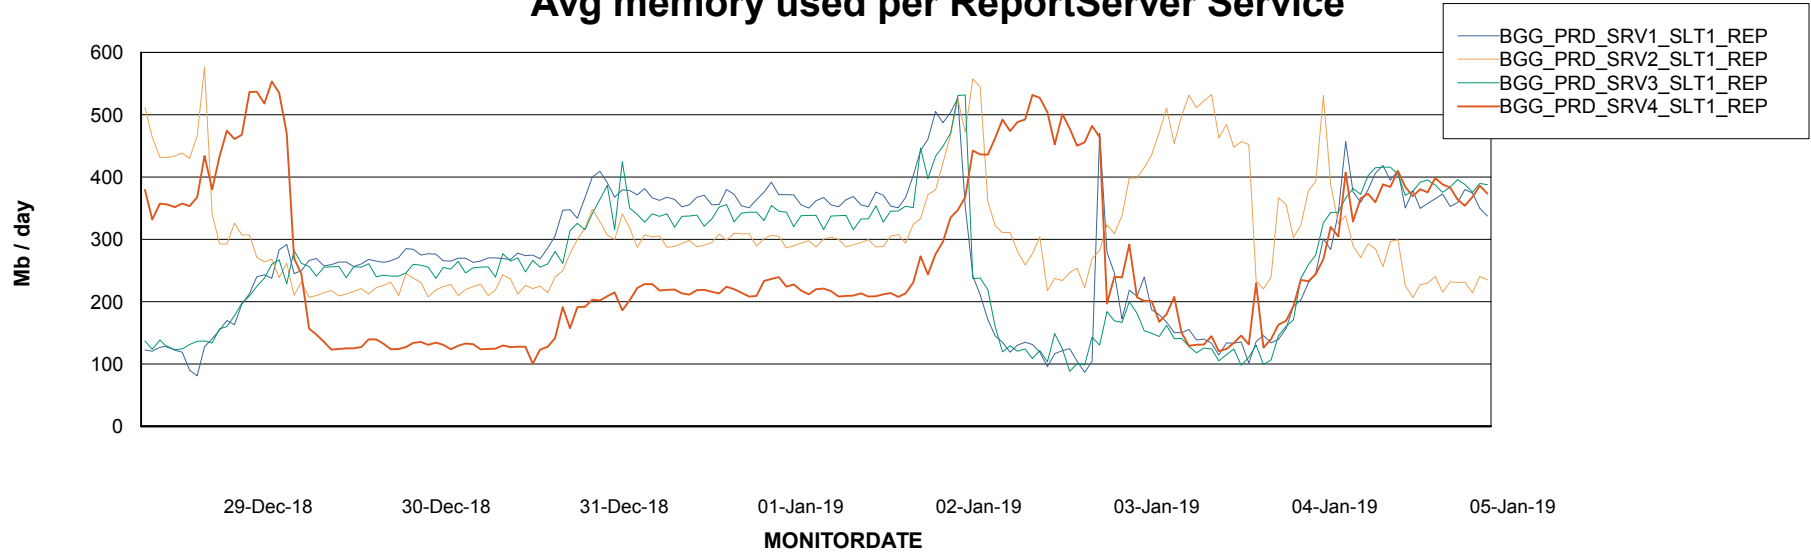

Avg memory used per ABS Server Service

Avg users per day per ABS server

Weekly SLA Customer Report

Customer BGG_Production
Database ID 58

ABSSolute Application ReportServer Services

Avg memory used per ReportServer Service