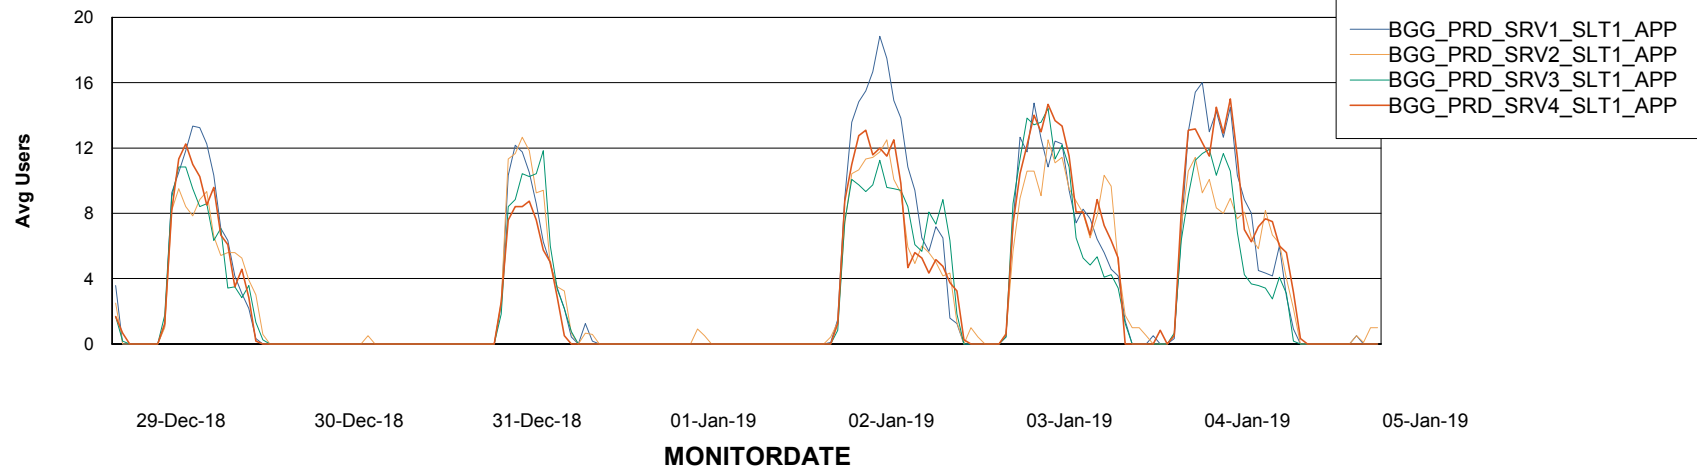

Avg users per day per ABS server