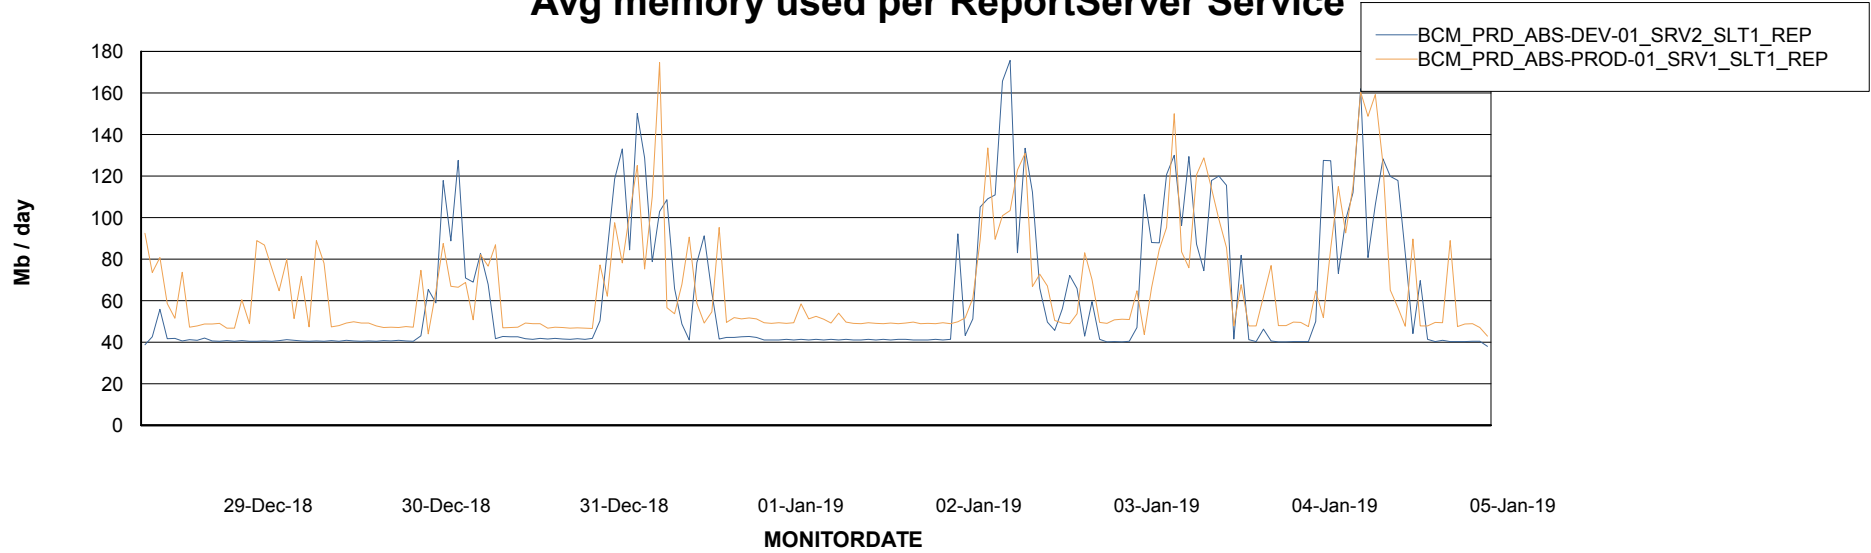

Avg memory used per ABS Server Service

Avg users per day per ABS server

Weekly SLA Customer Report

Customer BCM_Production
Database ID 81

ABSSolute Application ReportServer Services

Avg memory used per ReportServer Service