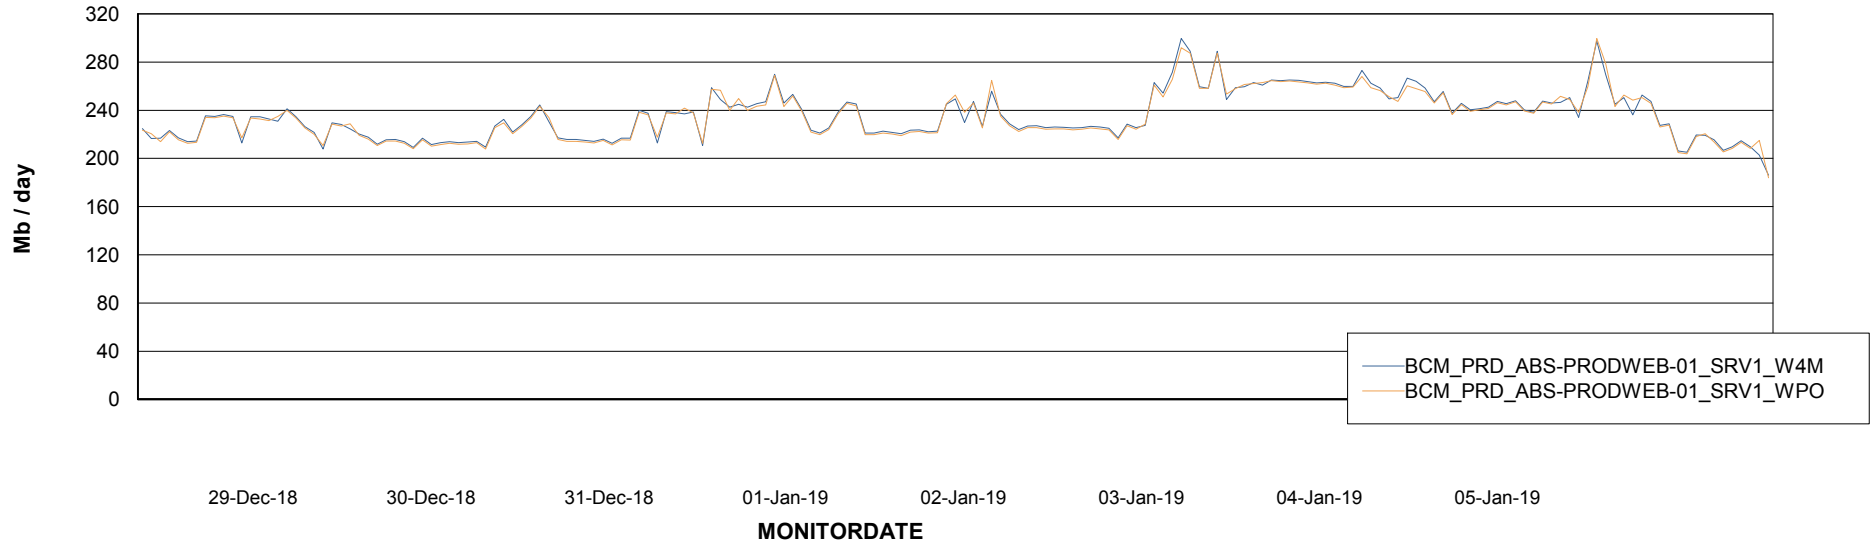

ABSSolute Web Component Services

Avg memory used per ABS Web component