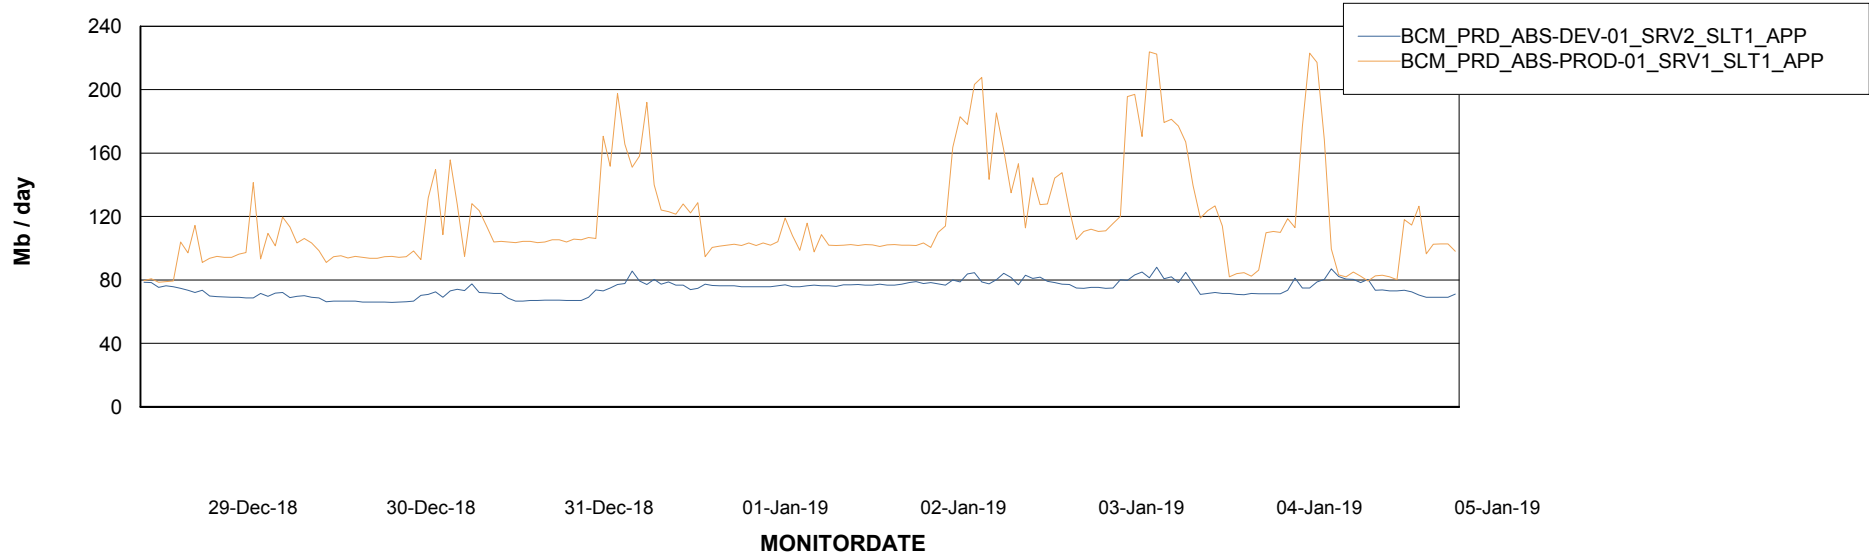

ABSSolute Application Server Services

Avg memory used per ABS Server Service