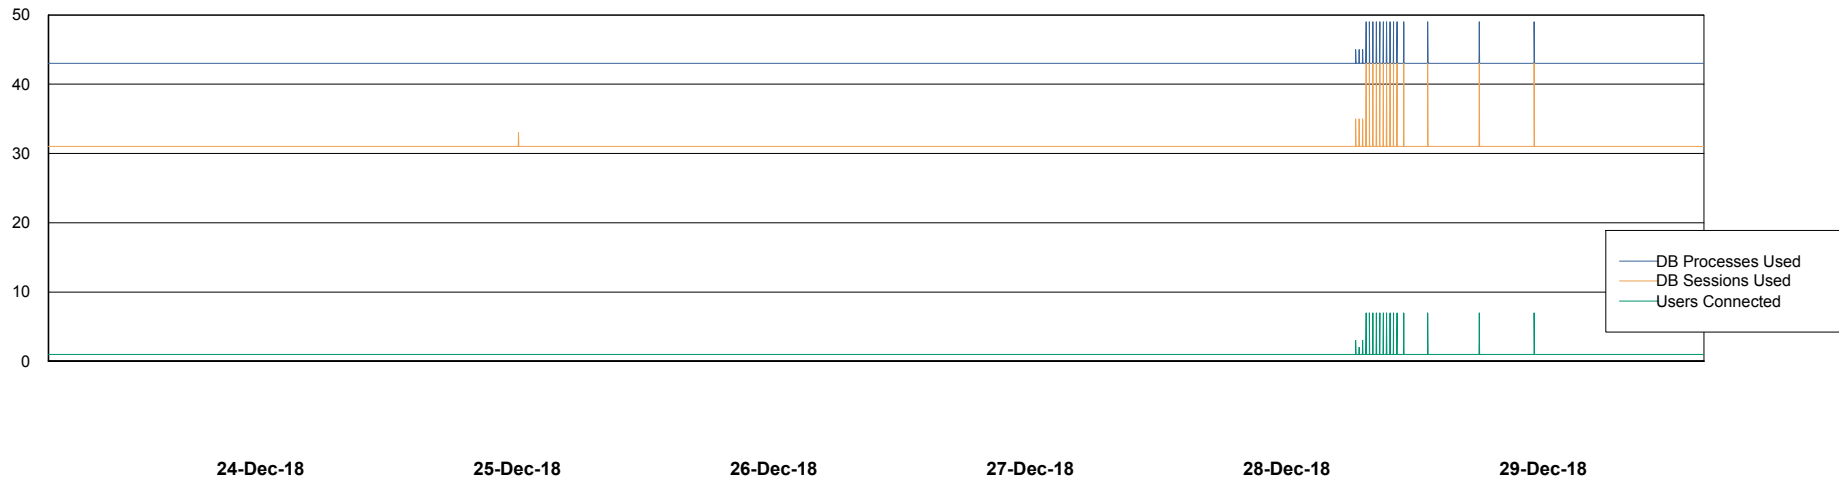

24-Dec-18 25-Dec-18 26-Dec-18 27-Dec-18 28-Dec-18 29-Dec-18

Weekly SLA Customer Report

Customer WBL_Production
Database ID 40

Database Performance WBLDB_Standby

DB Processes Max 500
DB Sessions Max 772

Weekly SLA Customer Report