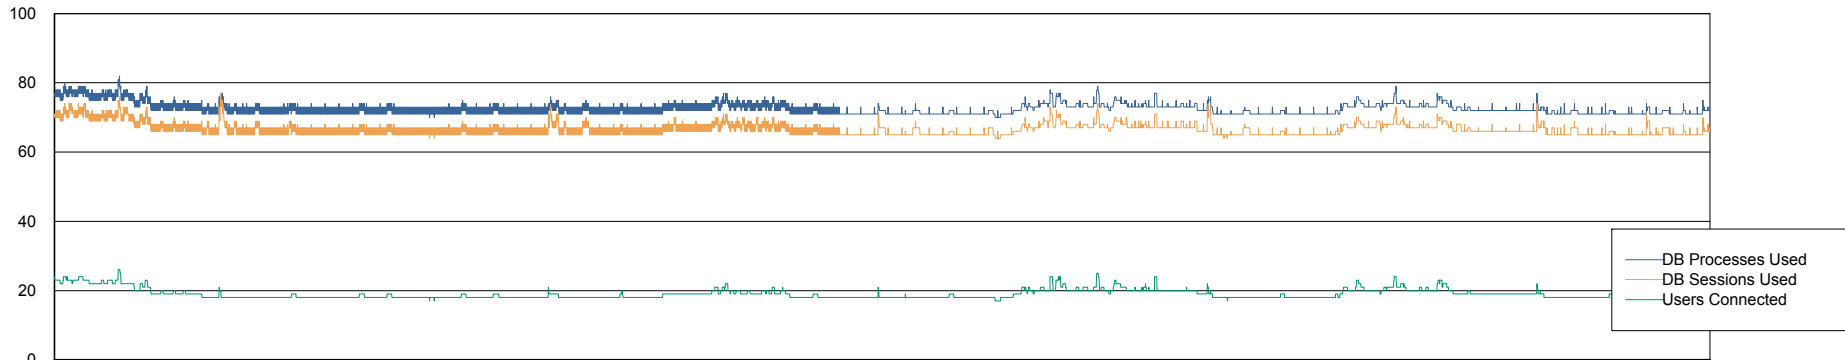

Database Performance WBLDB_Production

DB Processes Max 500
DB Sessions Max 772

24-Dec-18 25-Dec-18 26-Dec-18 27-Dec-18 28-Dec-18 29-Dec-18