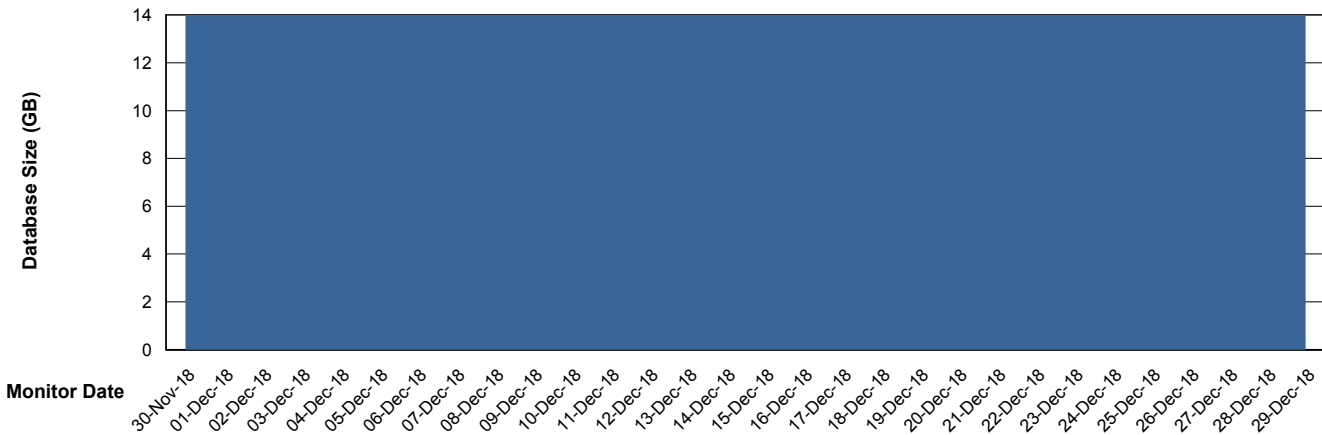

24-Dec-18 25-Dec-18 26-Dec-18 27-Dec-18 28-Dec-18 29-Dec-18

Weekly SLA Customer Report

Customer WBL_Production
Database ID 40

Database Performance WBLDB_Standby

DB Processes Max 500
DB Sessions Max 772

Weekly SLA Customer Report

Customer WBL_Production
 Database ID 40

DATABASE SIZE WBLDB_Production

Database growth over last month

Database Tablespace WBLDB_Production

| Date | Tablespace Name | Filesize (Gb) | Usedsize (Gb) | Percentage free |
|-----------|-----------------|---------------|---------------|-----------------|
| 29-Dec-18 | ABSDATA | 6 | 5 | 17 |
| | INDX | 9 | 7 | 22 |
| 28-Dec-18 | ABSDATA | 6 | 5 | 17 |
| | INDX | 9 | 7 | 22 |
| 27-Dec-18 | ABSDATA | 6 | 5 | 17 |
| | INDX | 9 | 7 | 22 |
| 26-Dec-18 | ABSDATA | 6 | 5 | 17 |
| | INDX | 9 | 7 | 22 |
| 25-Dec-18 | ABSDATA | 6 | 5 | 17 |
| | INDX | 9 | 7 | 22 |
| 24-Dec-18 | ABSDATA | 6 | 5 | 17 |
| | INDX | 9 | 7 | 22 |
| 23-Dec-18 | ABSDATA | 6 | 5 | 17 |
| | INDX | 9 | 7 | 22 |