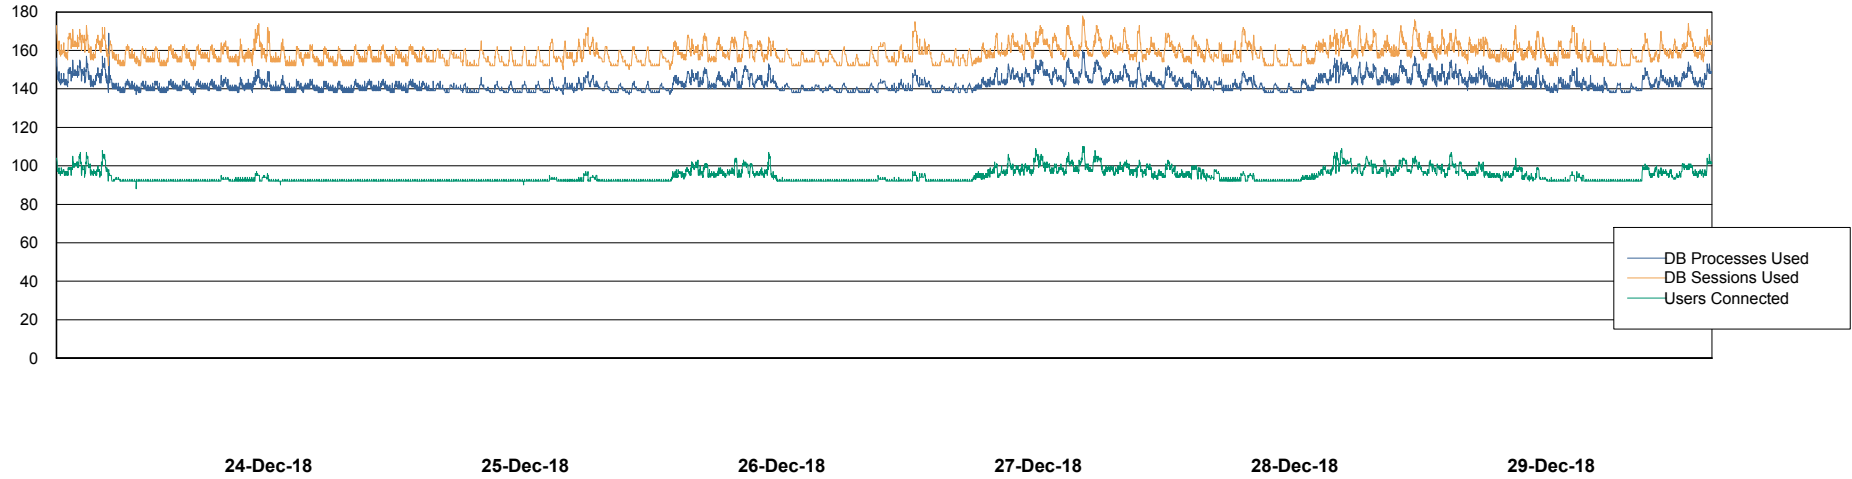

Database Performance VOSDB_Production

DB Processes Max 300
DB Sessions Max 472