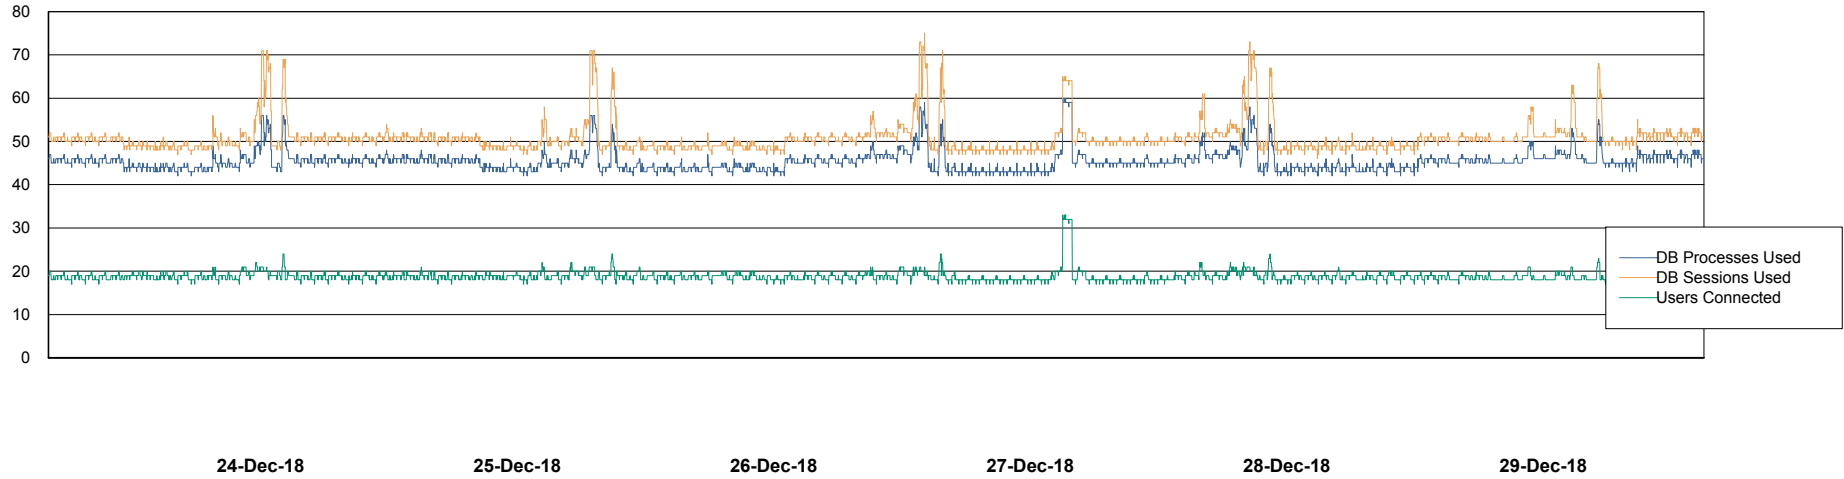

Database Performance VOSBIDB_Production

DB Processes Max 500
DB Sessions Max 772