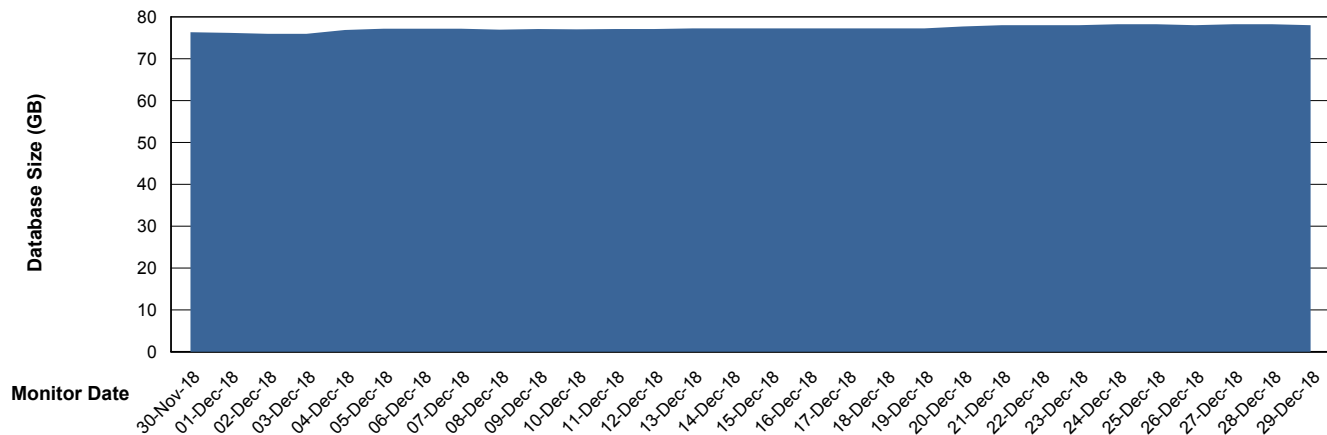

Database Performance VOSDB_Production

DB Processes Max 300
DB Sessions Max 472

Weekly SLA Customer Report

Customer VOS_Production
Database ID 68

Database Performance VOSDB_Standby

DB Processes Max 300
DB Sessions Max 472

Weekly SLA Customer Report

Customer VOS_Production
Database ID 68

DATABASE SIZE VOSBIDB_Production

Database growth over last month

DATABASE SIZE VOSDB_Production

Database growth over last month

Weekly SLA Customer Report