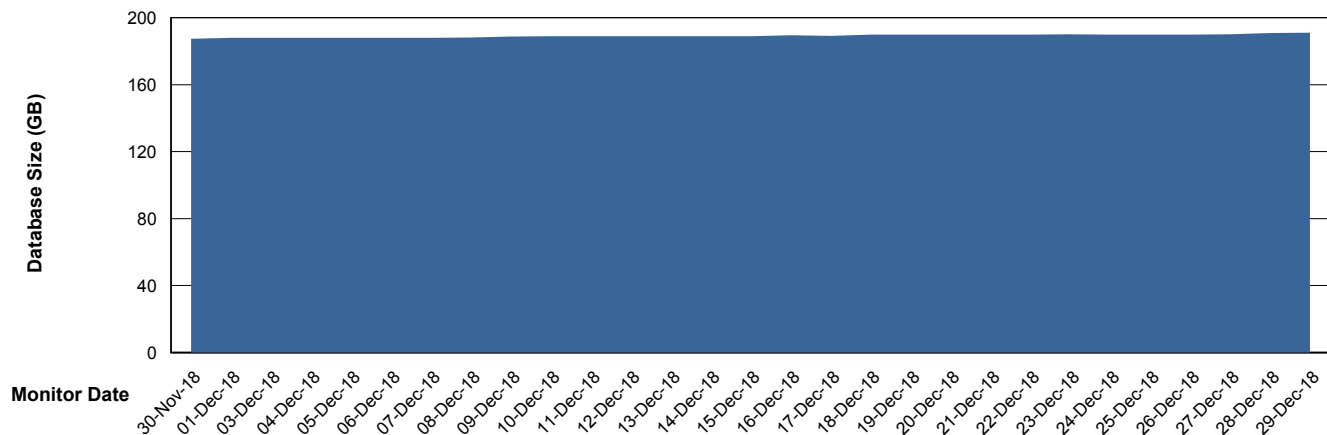

Weekly SLA Customer Report

Customer VOS_Production
Database ID 68

DATABASE SIZE VOSBIDB_Production

Database growth over last month

DATABASE SIZE VOSDB_Production

Database growth over last month

Weekly SLA Customer Report