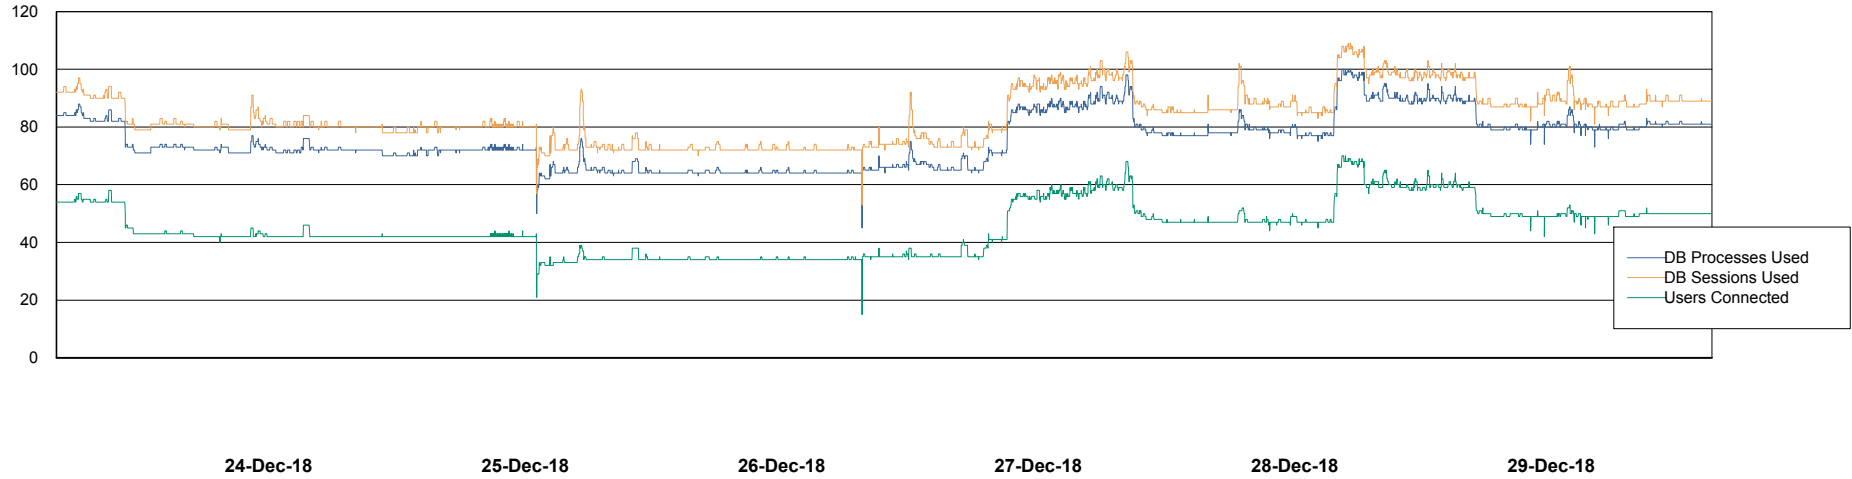

Harddisk Usage VEN_PRD_ORACLE2

	Free disk space on c: (%)	Free disk space on d: (%)	Free disk space on e: (%)
29-Dec-18	38	41	35
28-Dec-18	38	41	36
27-Dec-18	38	41	36
26-Dec-18	38	41	36
25-Dec-18	38	41	36
24-Dec-18	38	41	36
23-Dec-18	38	41	36

Weekly SLA Customer Report

Customer VEN_Production
Database ID 35

Database Performance VENDB_Production

DB Processes Max 500
DB Sessions Max 772

Weekly SLA Customer Report

Customer VEN_Production
Database ID 35