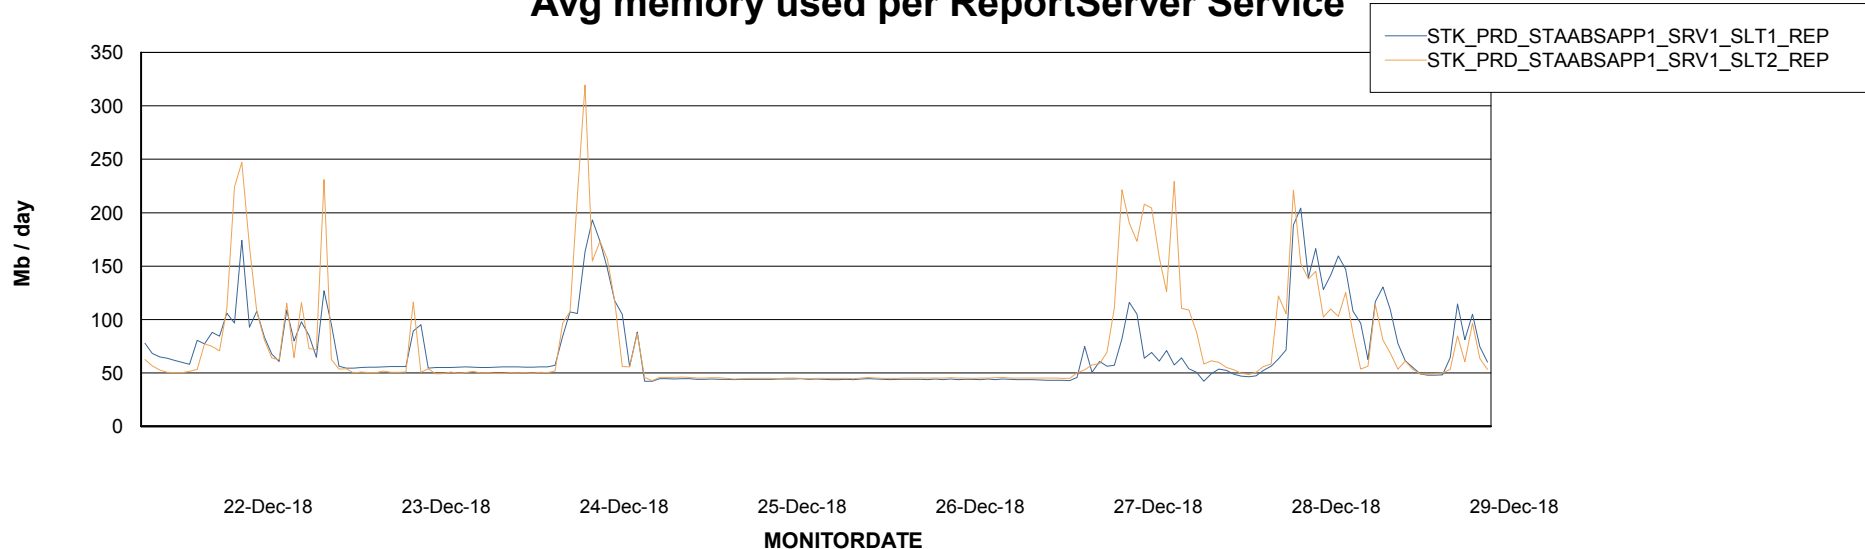

ABSSolute Application ReportServer Services

Avg memory used per ReportServer Service