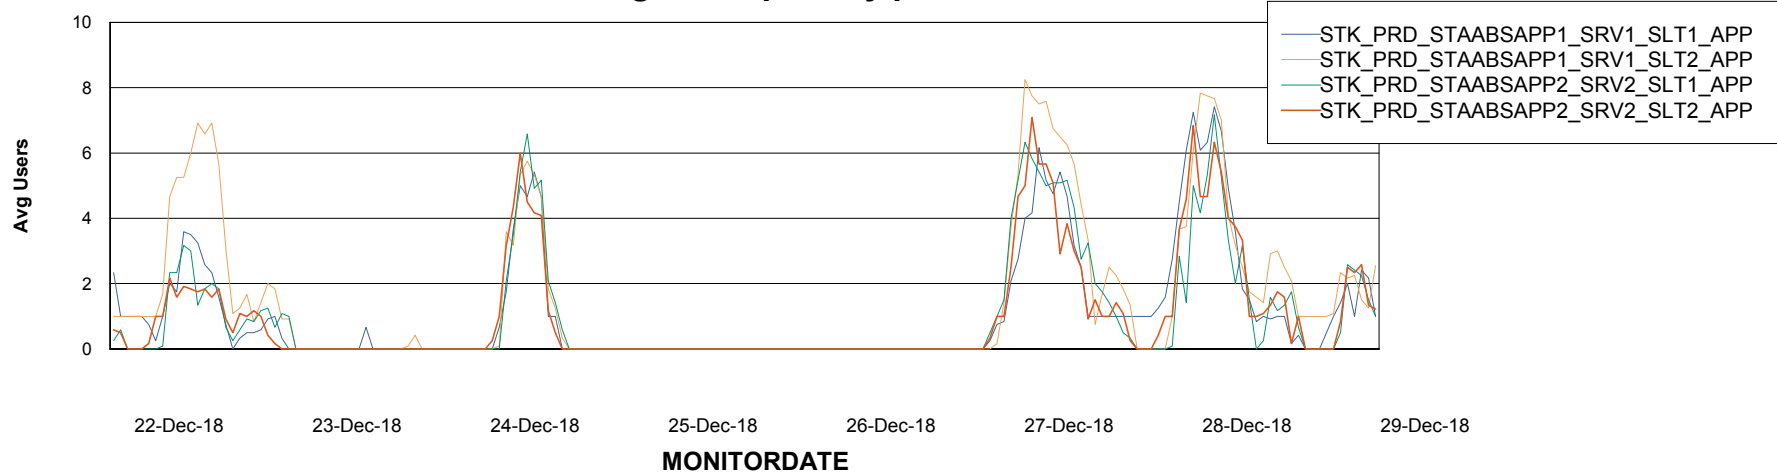

Weekly SLA Customer Report

Customer STK_Production
Database ID 82

ABSSolute Application Server Services

Avg memory used per ABS Server Service

Avg users per day per ABS server

Weekly SLA Customer Report

Customer STK_Production
Database ID 82