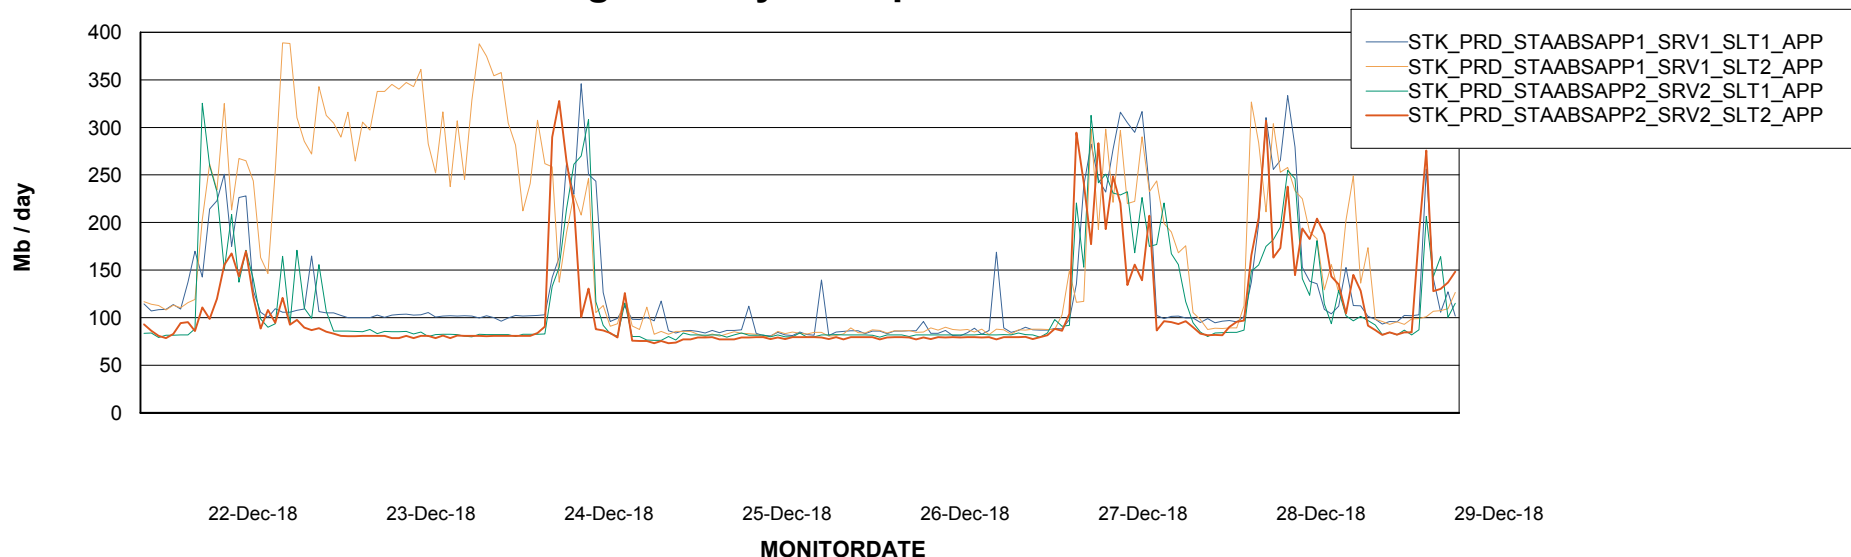

ABSSolute Application Server Services

Avg memory used per ABS Server Service