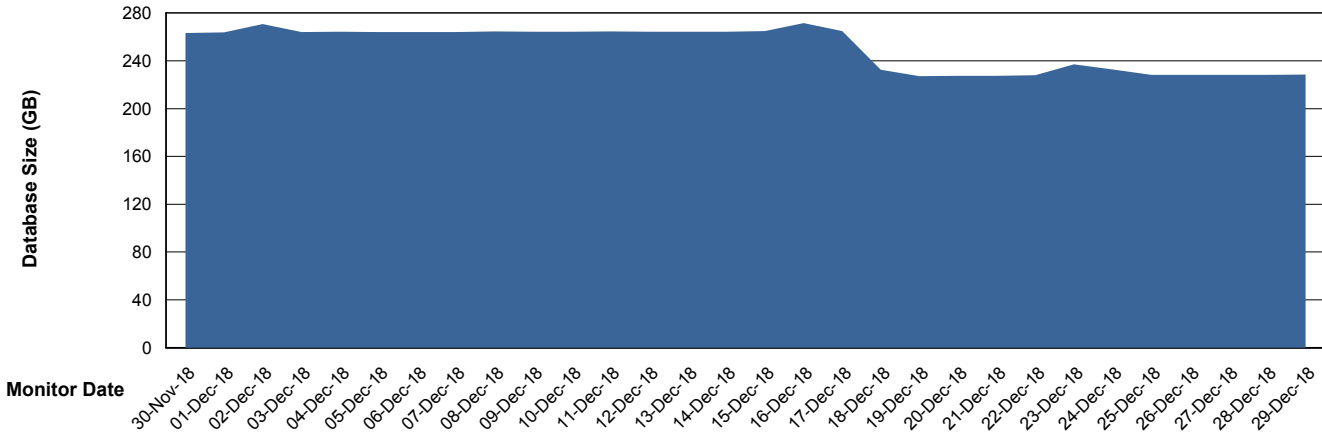

Database Performance STKDB_ABS1SB Standby Database

DB Processes Max 500
DB Sessions Max 774

Weekly SLA Customer Report

Customer STK_Production
 Database ID 82

DATABASE SIZE STKDB_ABS1 Production Database

Database growth over last month

Database Tablespace STKDB_ABS1 Production Database

Date	Tablespace Name	Filesize (Gb)	Usedsize (Gb)	Percentage free
29-Dec-18	ABSDATA	179	107	40
	INDX	148	120	19
28-Dec-18	ABSDATA	179	106	41
	INDX	148	120	19
27-Dec-18	ABSDATA	179	106	41
	INDX	148	120	19
26-Dec-18	ABSDATA	179	106	41
	INDX	148	120	19
25-Dec-18	ABSDATA	179	106	41
	INDX	148	120	19
24-Dec-18	ABSDATA	179	106	41
	INDX	148	120	19
23-Dec-18	ABSDATA	179	106	41
	INDX	148	120	19