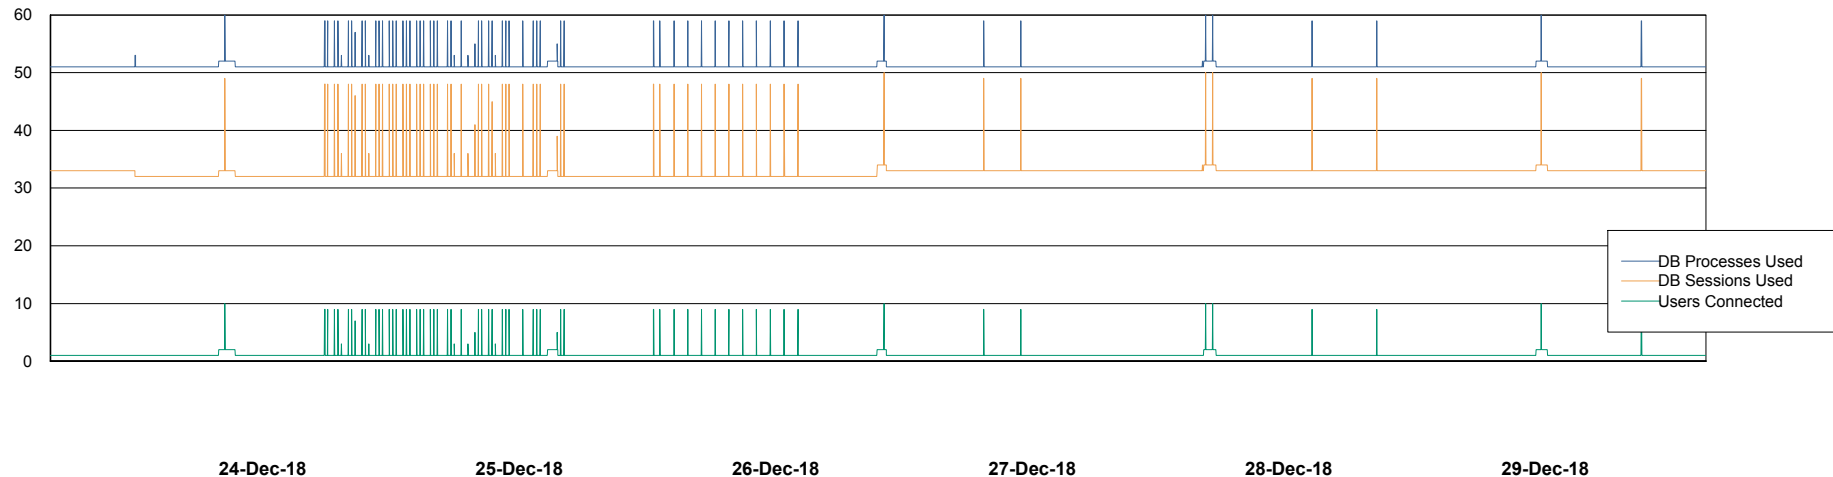

Weekly SLA Customer Report

Customer STK_Production
Database ID 82

Database Performance STKDB_ABS1 Production Database

DB Processes Max 500
DB Sessions Max 776

Weekly SLA Customer Report

Customer STK_Production
Database ID 82

Database Performance STKDB_ABS1SB Standby Database

DB Processes Max 500
DB Sessions Max 774

Weekly SLA Customer Report

Customer STK_Production
 Database ID 82

DATABASE SIZE STKDB_ABS1 Production Database

Database growth over last month