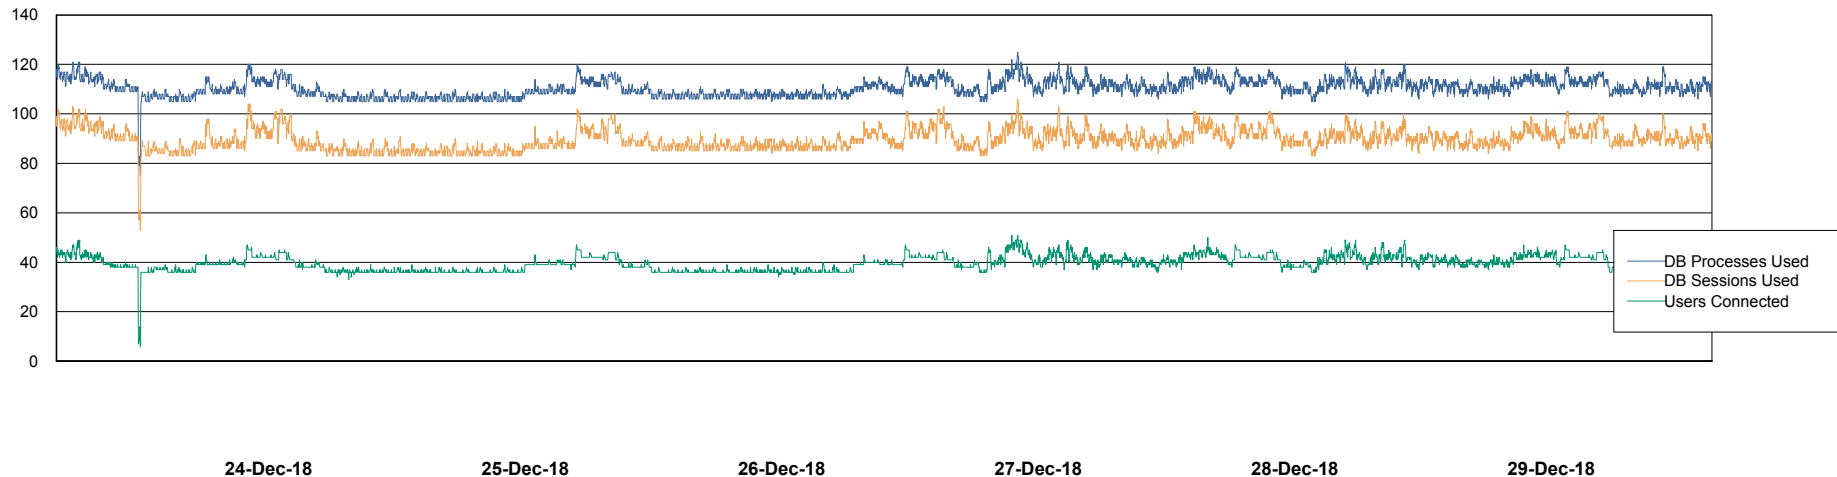

Database Performance STKDB_ABS1 Production Database

DB Processes Max 500
DB Sessions Max 776