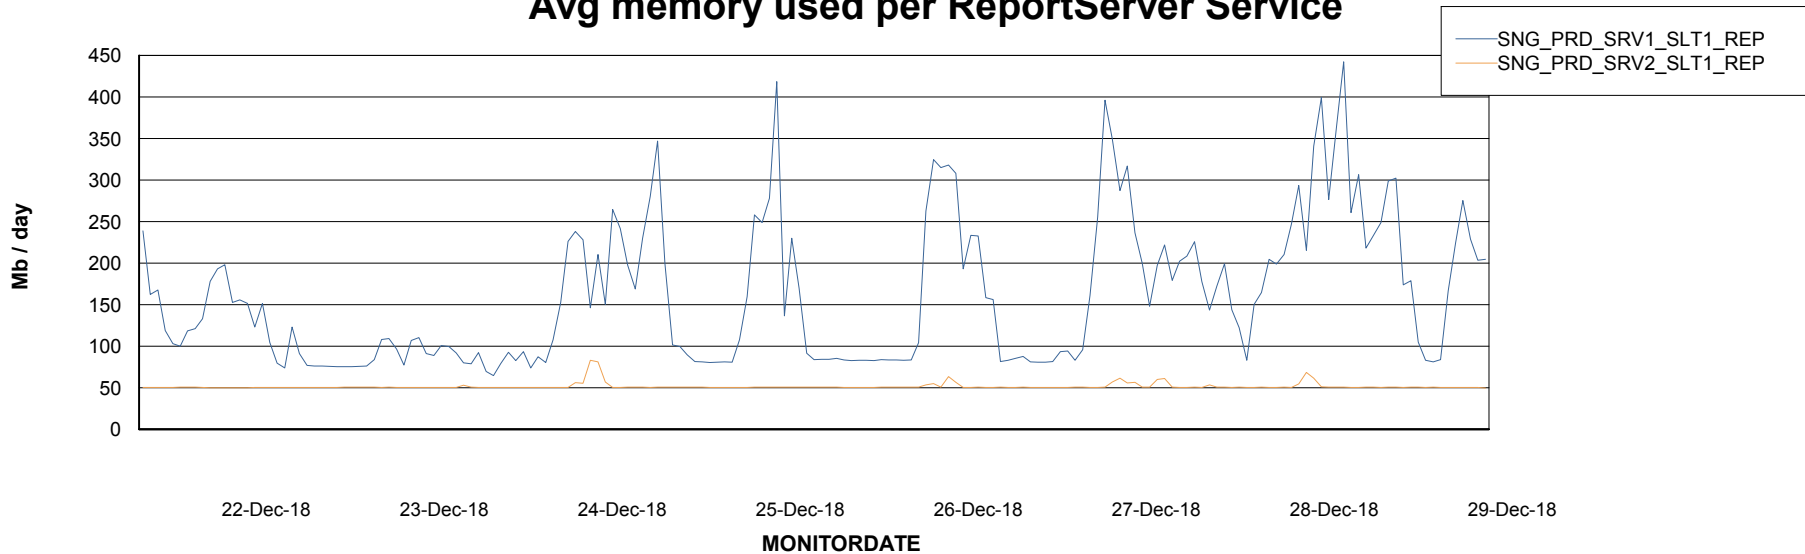

ABSSolute Application ReportServer Services

Avg memory used per ReportServer Service