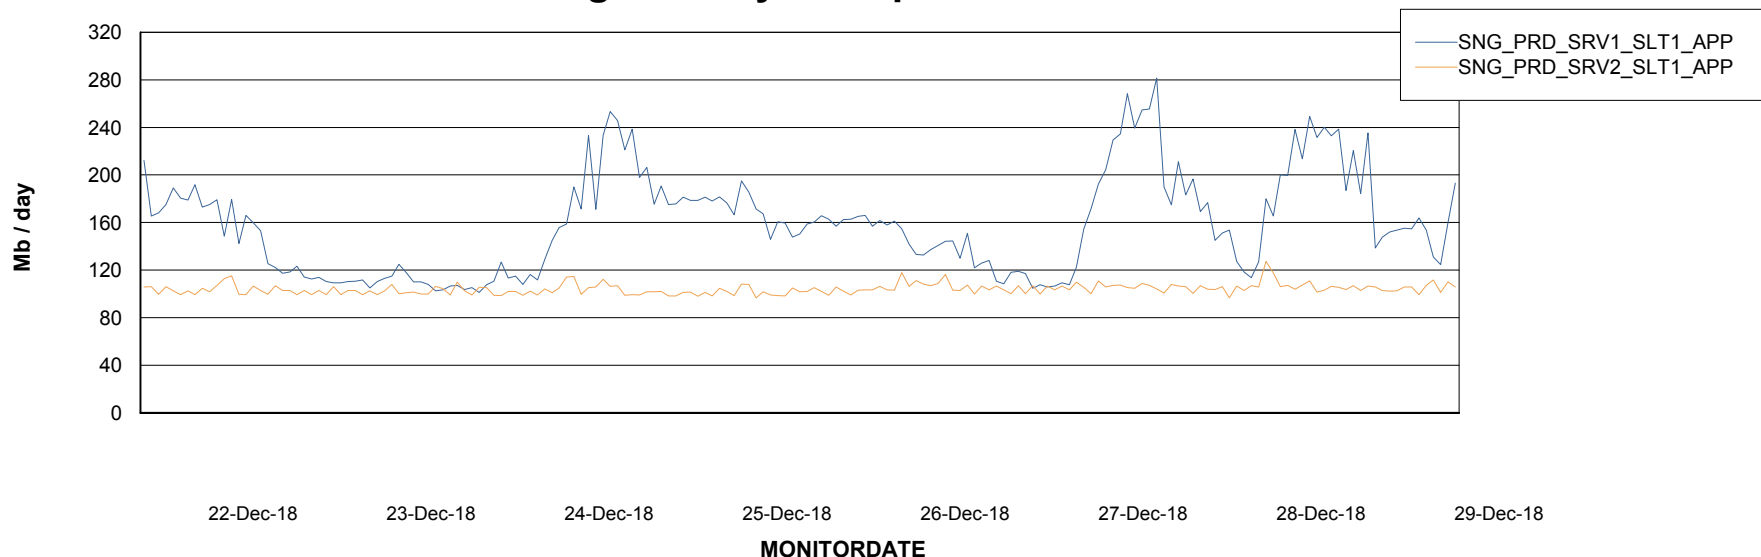

ABSSolute Application Server Services

Avg memory used per ABS Server Service