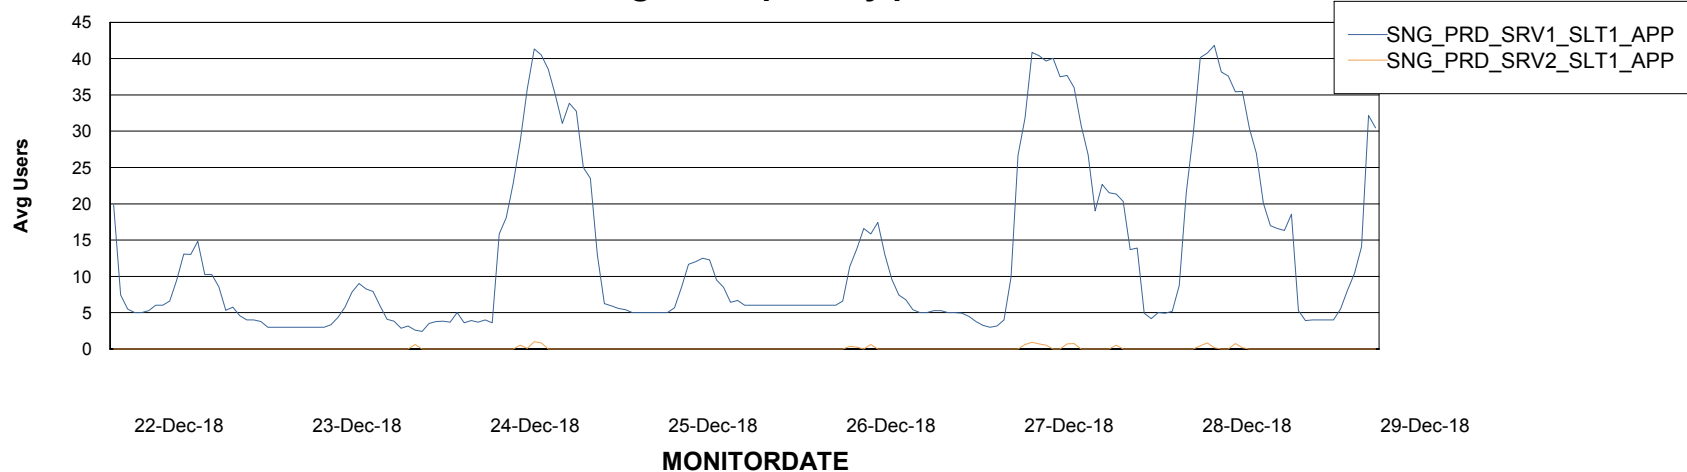

Avg users per day per ABS server