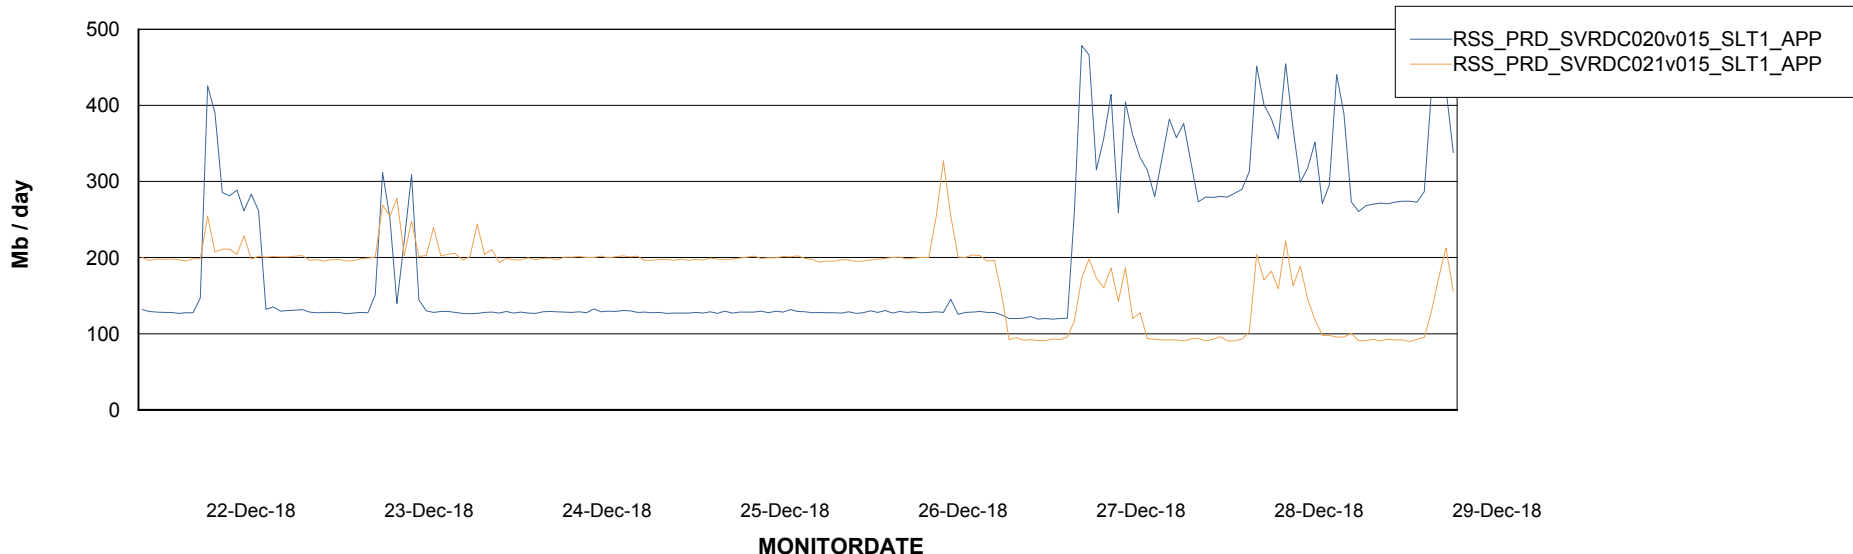

ABSSolute Application Server Services

Avg memory used per ABS Server Service