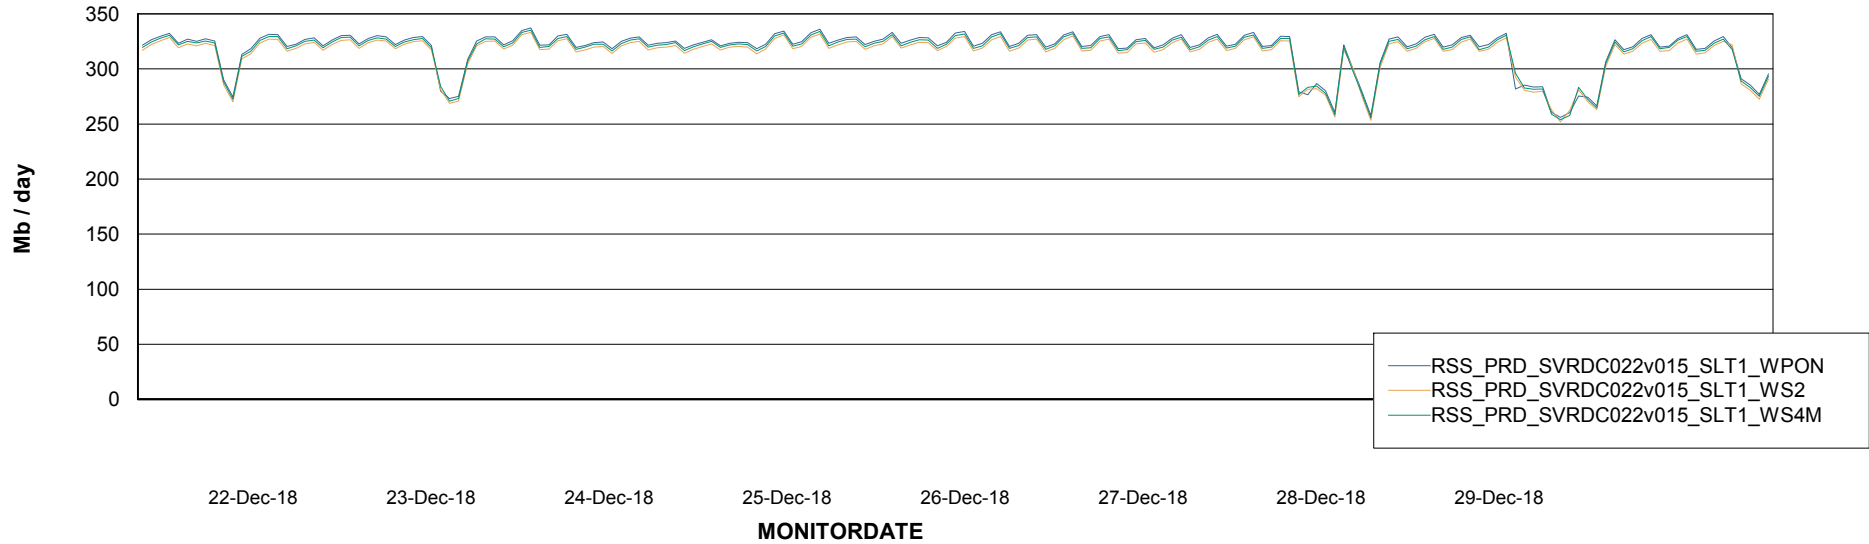

ABSSolute Application ReportServer Services

Avg memory used per ReportServer Service

Weekly SLA Customer Report

Customer RSS Production
Database ID 52

ABSSolute Web Component Services

Avg memory used per ABS Web component