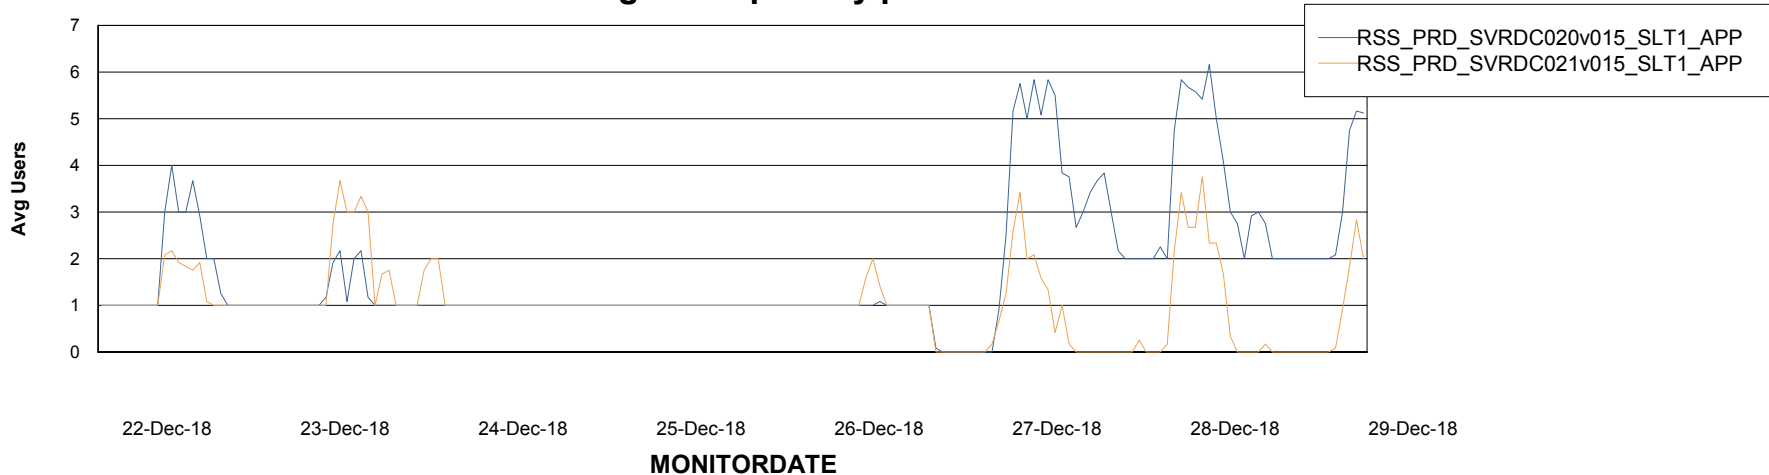

Weekly SLA Customer Report

Customer RSS Production
Database ID 52

ABSSolute Application Server Services

Avg memory used per ABS Server Service

Avg users per day per ABS server

Weekly SLA Customer Report

Customer RSS Production
Database ID 52