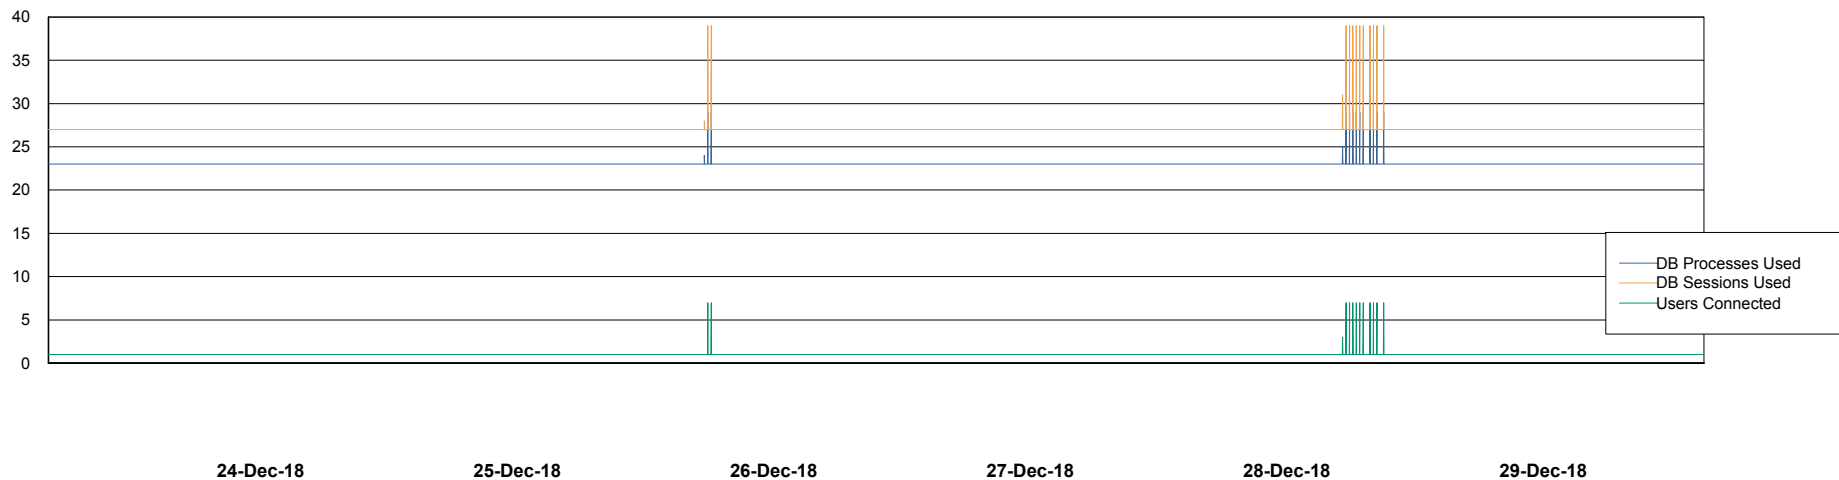

Weekly SLA Customer Report

Customer RSS Production
Database ID 52

Database Performance RSSDB_Production

Weekly SLA Customer Report

Customer RSS Production
Database ID 52

Database Performance RSSDB_Standby

Weekly SLA Customer Report