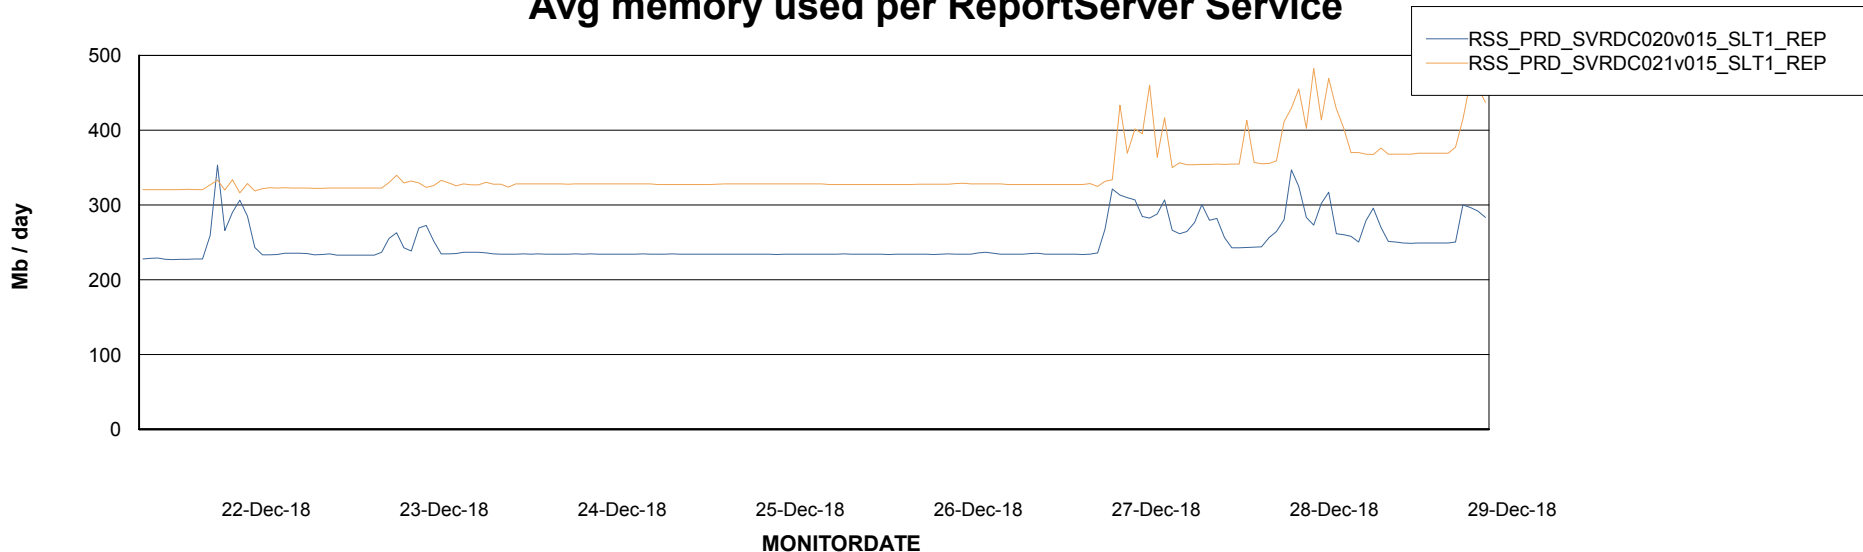

ABSSolute Application ReportServer Services

Avg memory used per ReportServer Service