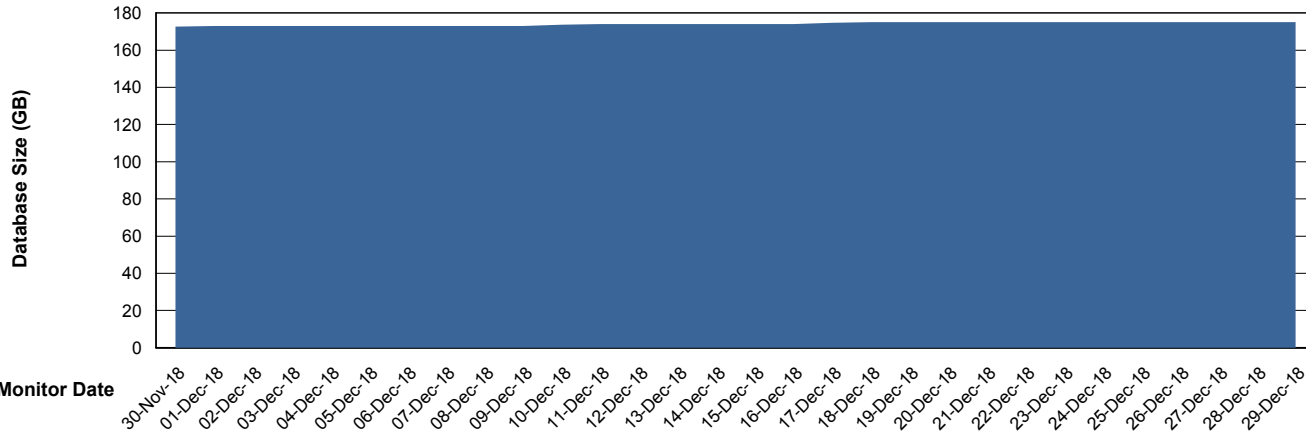

Database Performance PHSDB_Standby

DB Processes Max 500
DB Sessions Max 772

Weekly SLA Customer Report

Customer PHS_Production
 Database ID 47

DATABASE SIZE PHSDB_Production

Database growth over last month

Database Tablespace PHSDB_Production

Date	Tablespace Name	Filesize (Gb)	Usedsize (Gb)	Percentage free
29-Dec-18	ABSDATA	197	164	17
	INDX	12	10	17
28-Dec-18	ABSDATA	197	164	17
	INDX	12	10	17
27-Dec-18	ABSDATA	197	164	17
	INDX	12	10	17
26-Dec-18	ABSDATA	197	164	17
	INDX	12	10	17
25-Dec-18	ABSDATA	197	164	17
	INDX	12	10	17
24-Dec-18	ABSDATA	197	164	17
	INDX	12	10	17
23-Dec-18	ABSDATA	197	163	17
	INDX	12	10	17