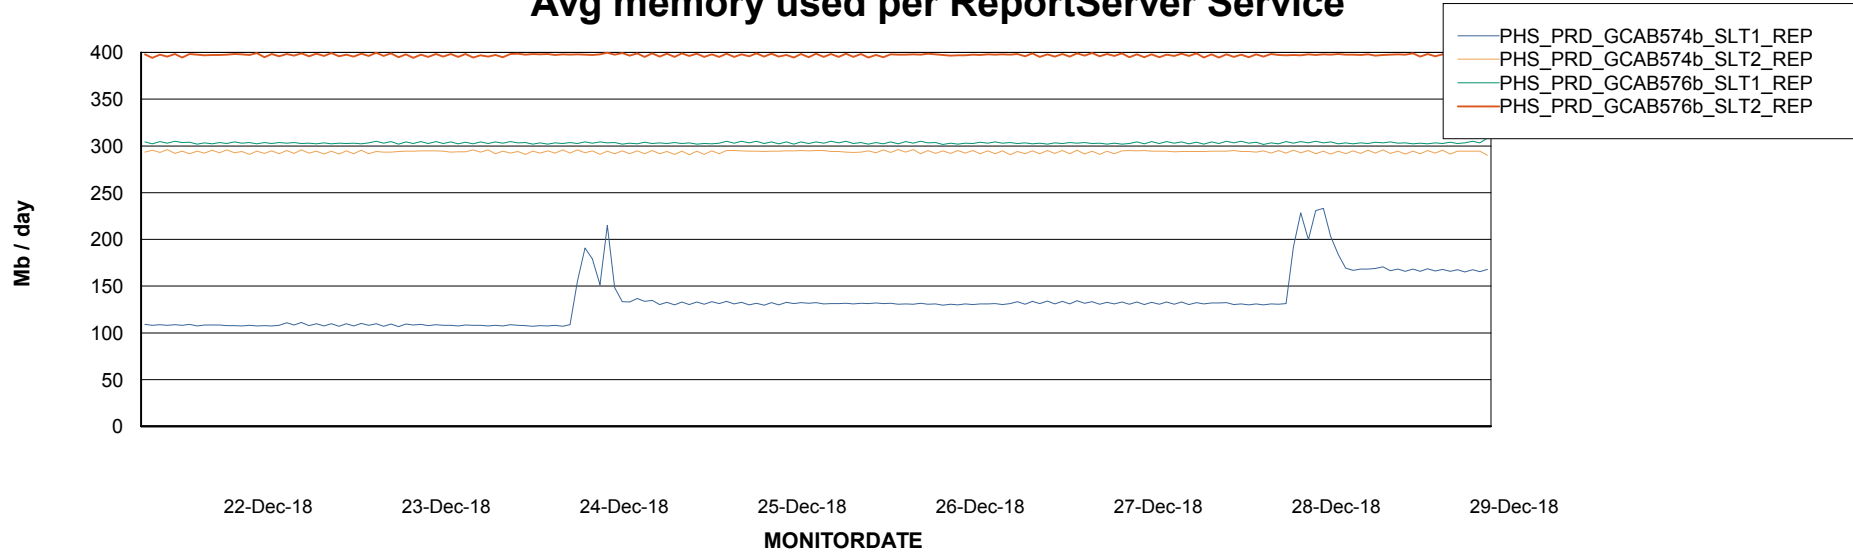

Avg memory used per ABS Server Service

Avg users per day per ABS server

Weekly SLA Customer Report

Customer PHS_Production
Database ID 47

ABSSolute Application ReportServer Services

Avg memory used per ReportServer Service