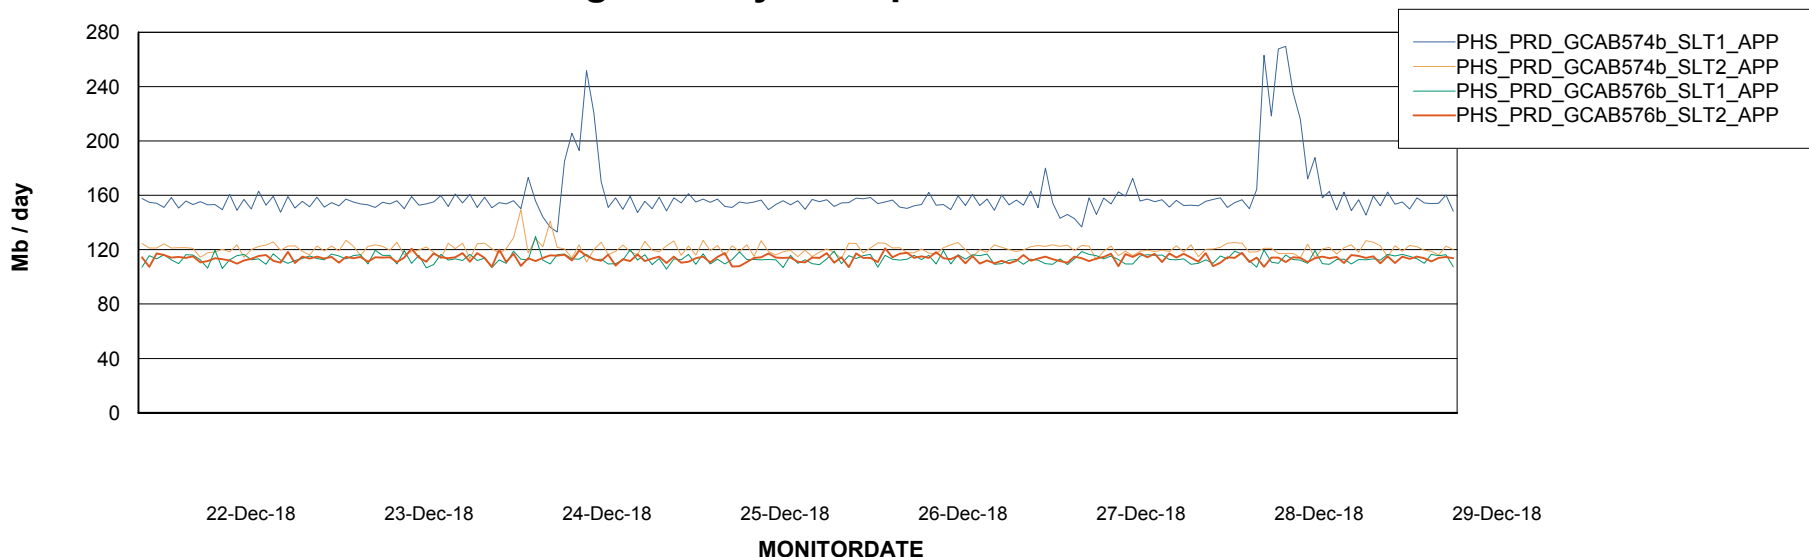

ABSSolute Application Server Services

Avg memory used per ABS Server Service