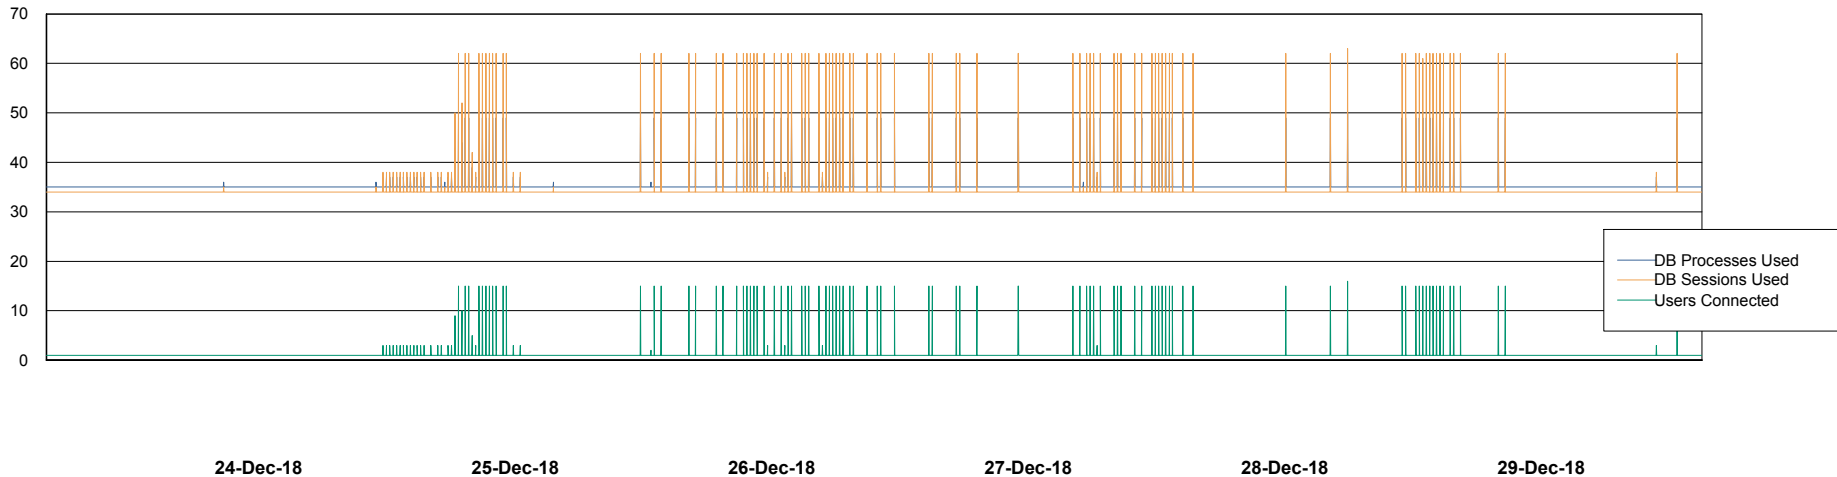

Weekly SLA Customer Report

Customer PCO Production
Database ID 44

Database Performance PCODB_Production

DB Processes Max 350
DB Sessions Max 560

Weekly SLA Customer Report

Customer PCO Production
Database ID 44

Database Performance PCODB_Standby

DB Processes Max 350
DB Sessions Max 552

Weekly SLA Customer Report

Customer PCO Production
 Database ID 44

DATABASE SIZE PCODB_Production

Database growth over last month