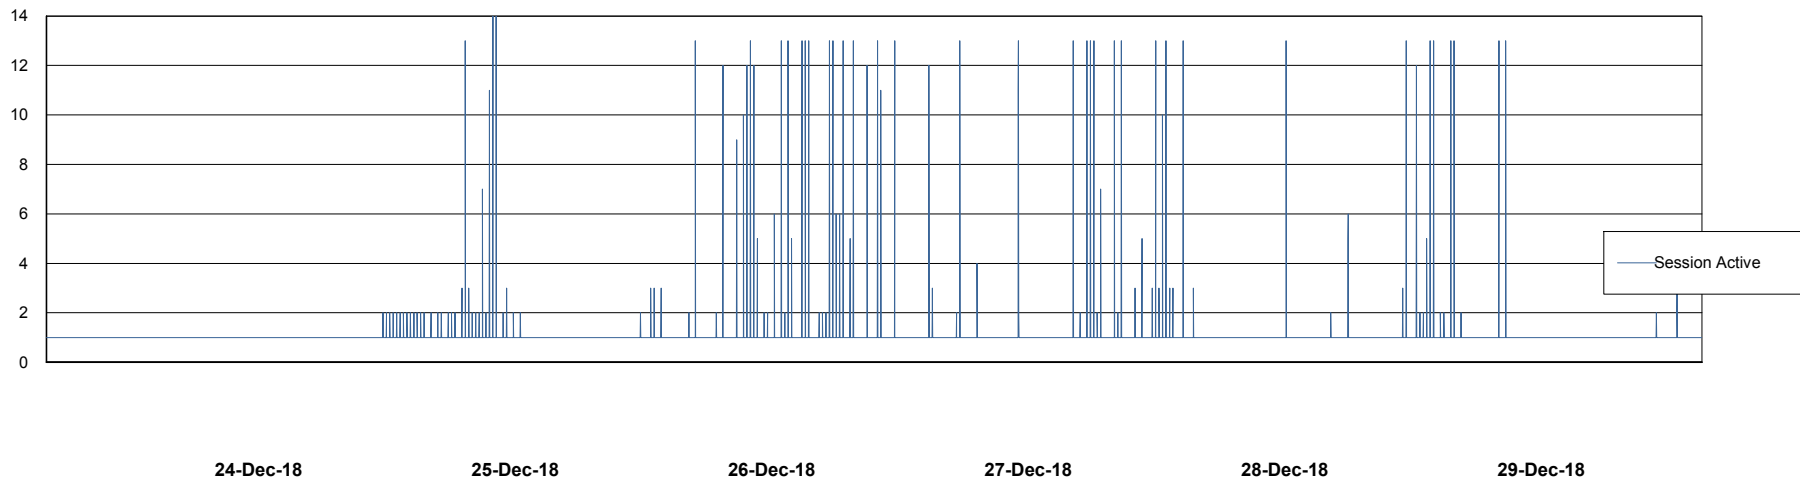

Database Performance PCODB_Standby

DB Processes Max 350
DB Sessions Max 552