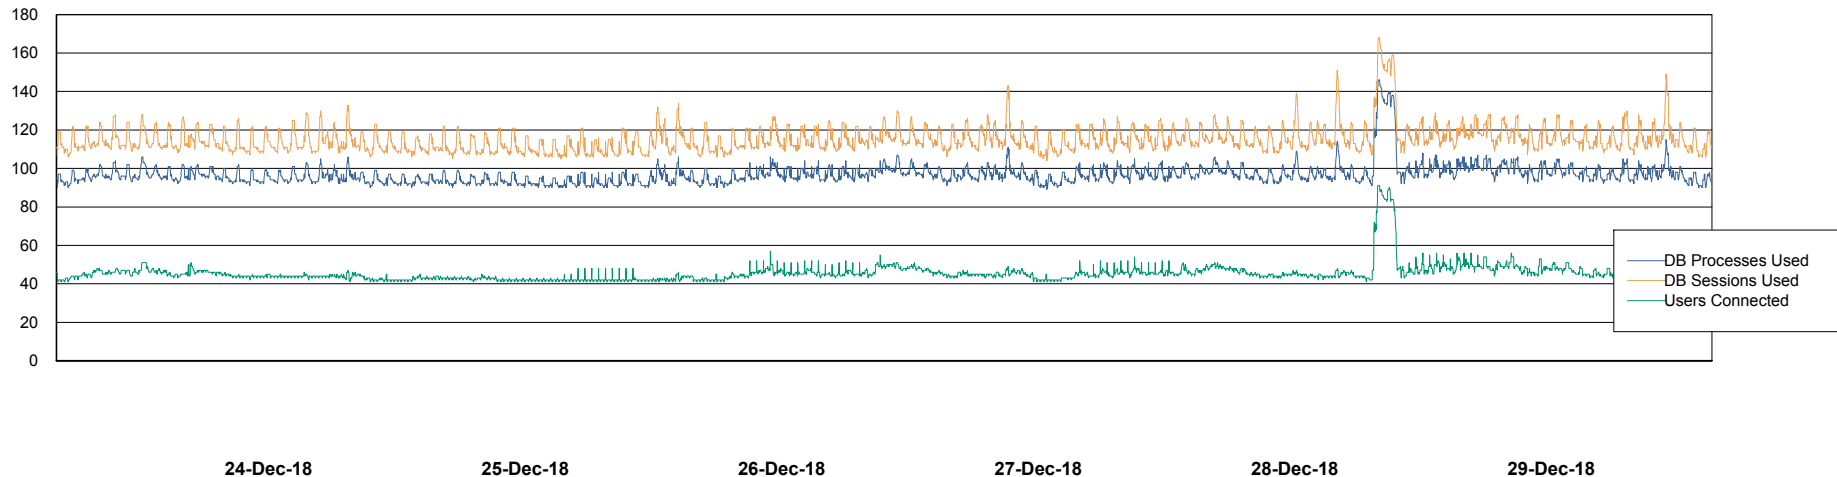

Harddisk Usage PCO_PRD_ORACLE2

	Free disk space on c: (%)	Total disk space on c: (Gb)	Free disk space on d: (%)	Total disk space on d: (Gb)
29-Dec-18	77	279	51	838
28-Dec-18	77	279	51	838
27-Dec-18	77	279	51	838
26-Dec-18	77	279	51	838
25-Dec-18	77	279	51	838
24-Dec-18	77	279	51	838
23-Dec-18	77	279	51	838

Weekly SLA Customer Report

Customer PCO Production
Database ID 44

Database Performance PCODB_Production

DB Processes Max 350
DB Sessions Max 560

Weekly SLA Customer Report

Customer PCO Production
Database ID 44