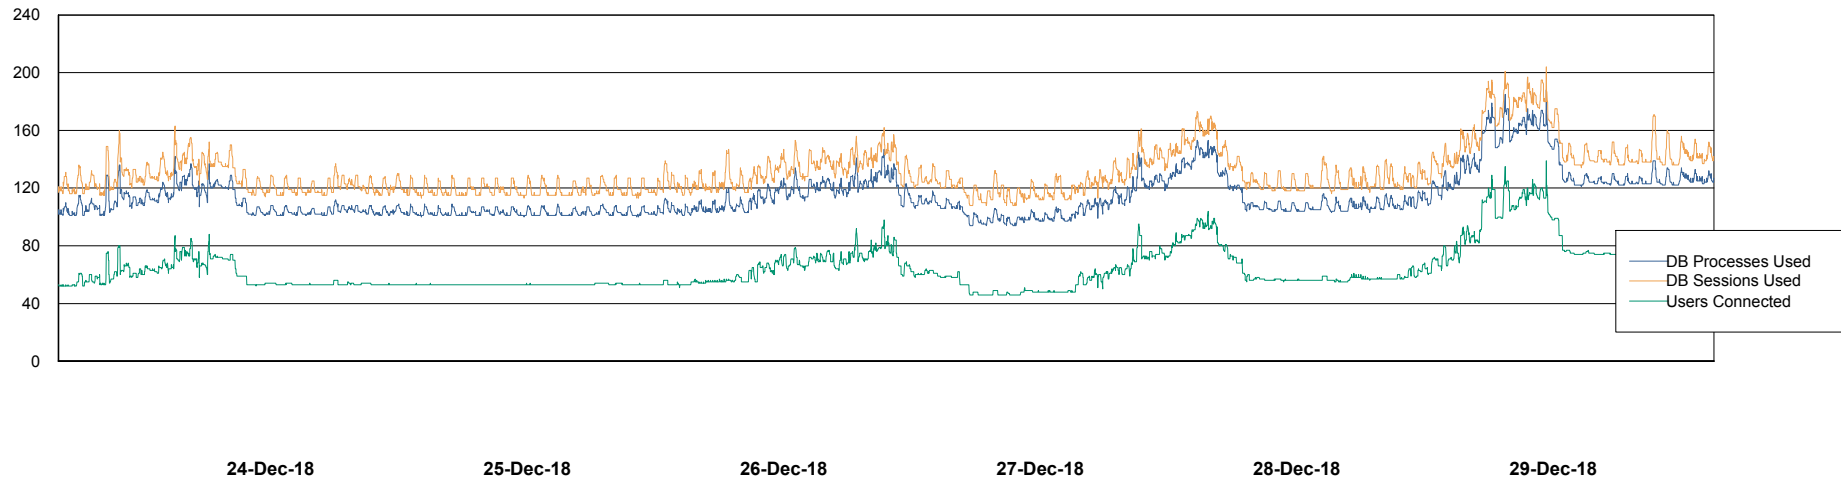

Database Performance NIXDB_Production

DB Processes Max 1,500
DB Sessions Max 2,272