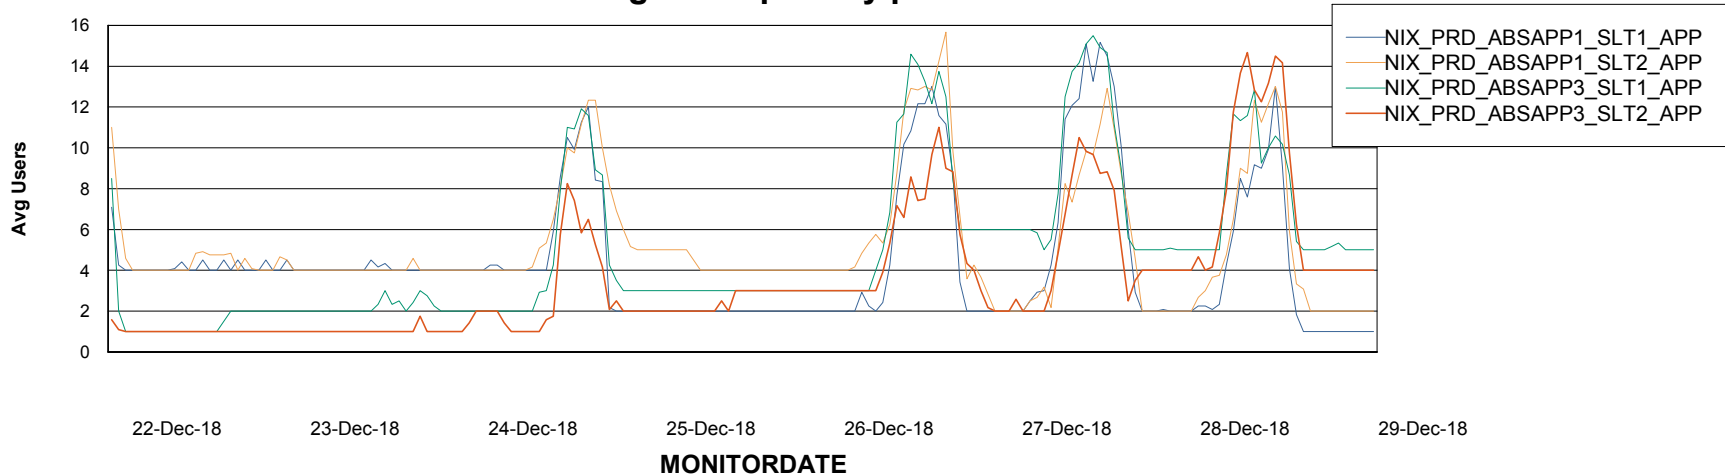

Avg users per day per ABS server