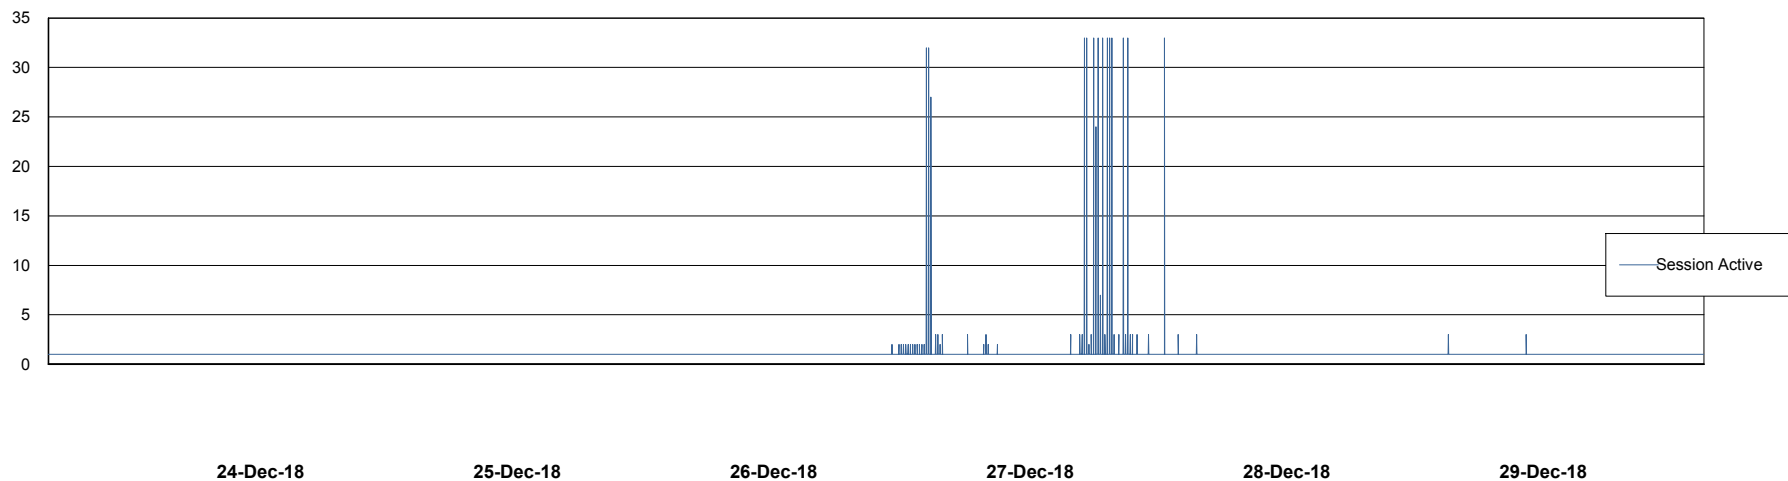

DB Processes Max 1,500
DB Sessions Max 2,272

Weekly SLA Customer Report

Customer NIX_Production
Database ID 51

Database Performance NIXDB_Standby

DB Processes Max 300
DB Sessions Max 480

Weekly SLA Customer Report