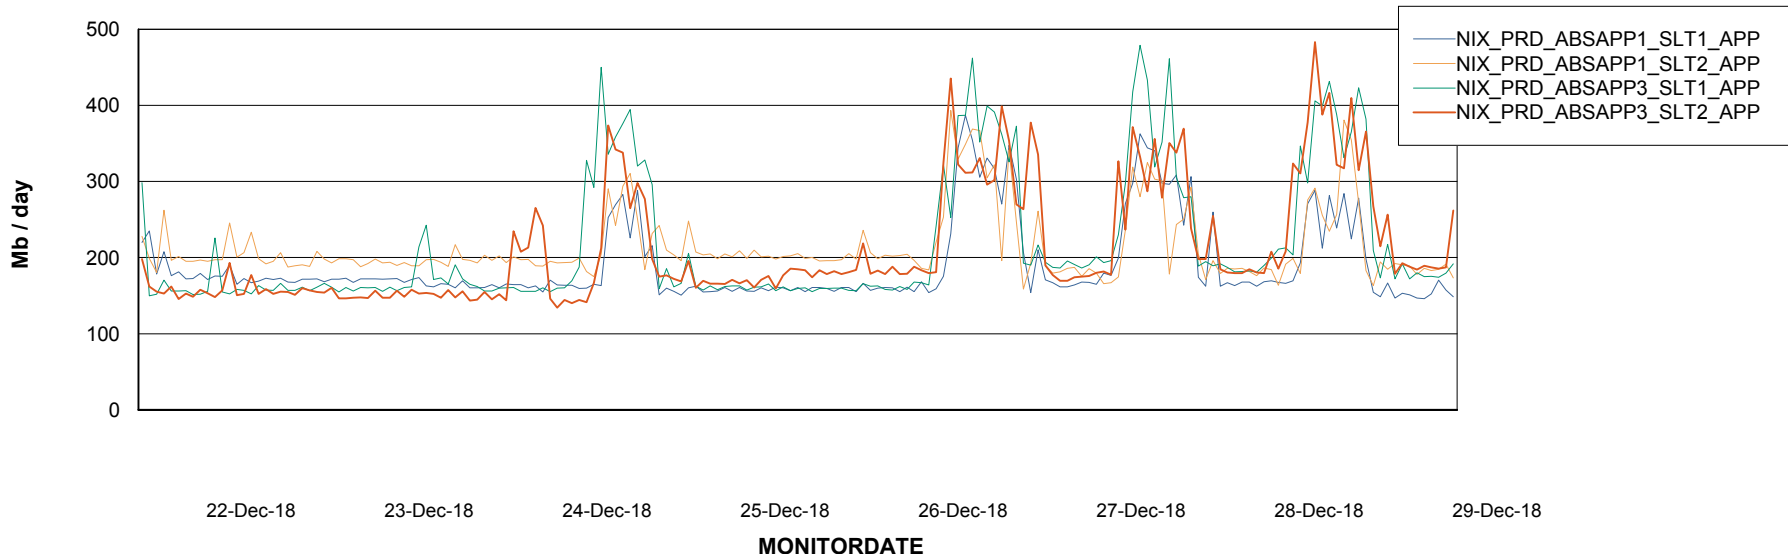

Standby Database Health NIX_Production

Recovery lag for last 7 days

Weekly SLA Customer Report

Customer NIX_Production
Database ID 51

ABSSolute Application Server Services

Avg memory used per ABS Server Service