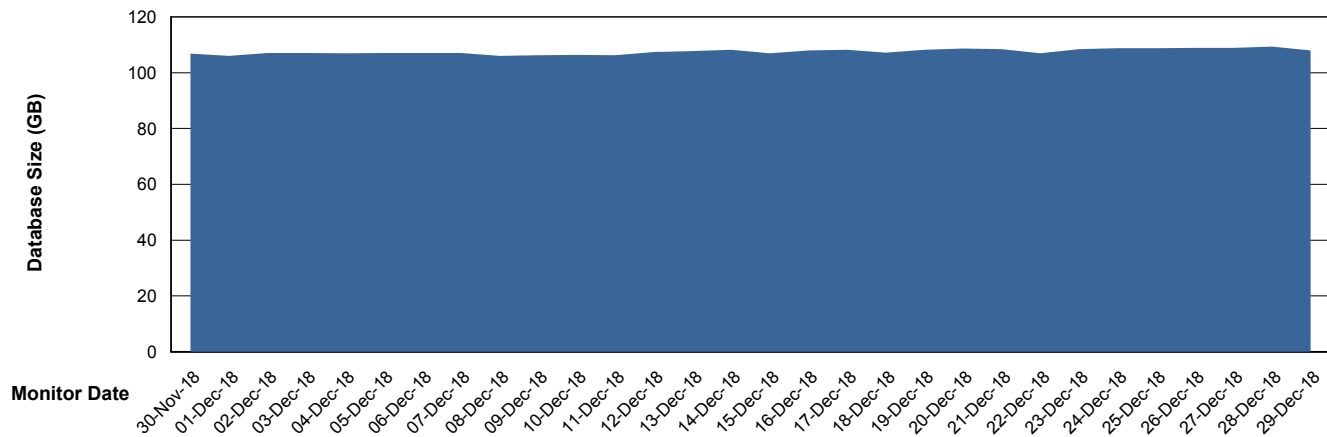

DB Processes Max 1,500
DB Sessions Max 2,272

Weekly SLA Customer Report

Customer NIX_Production
Database ID 51

Database Performance NIXDB_Standby

DB Processes Max 300
DB Sessions Max 480

Weekly SLA Customer Report

Customer NIX_Production
Database ID 51

DATABASE SIZE NIXDB_BI

Database growth over last month

DATABASE SIZE NIXDB_Production

Database growth over last month

Weekly SLA Customer Report

Customer NIX_Production
Database ID 51