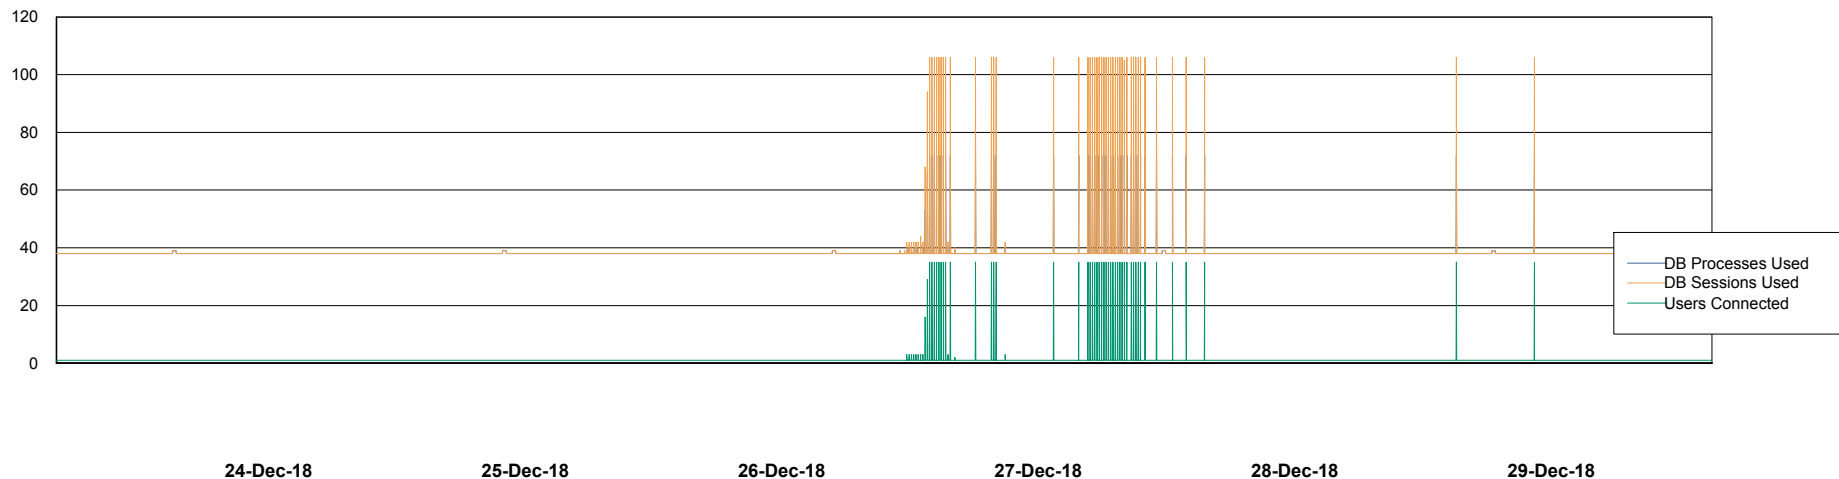

DB Processes Max 1,500
DB Sessions Max 2,272

Weekly SLA Customer Report

Customer NIX_Production
Database ID 51

Database Performance NIXDB_Standby

DB Processes Max 300
DB Sessions Max 480

Weekly SLA Customer Report