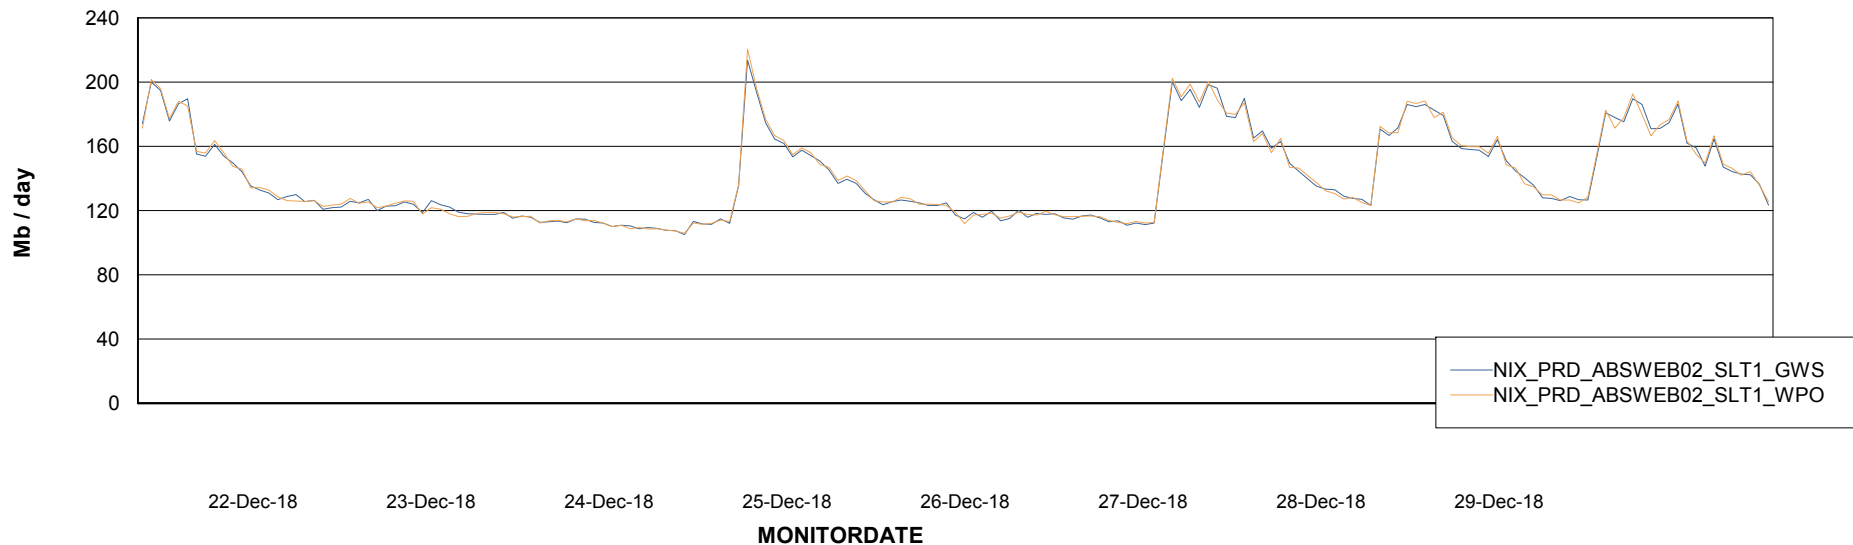

ABSolute Web Component Services

Avg memory used per ABS Web component