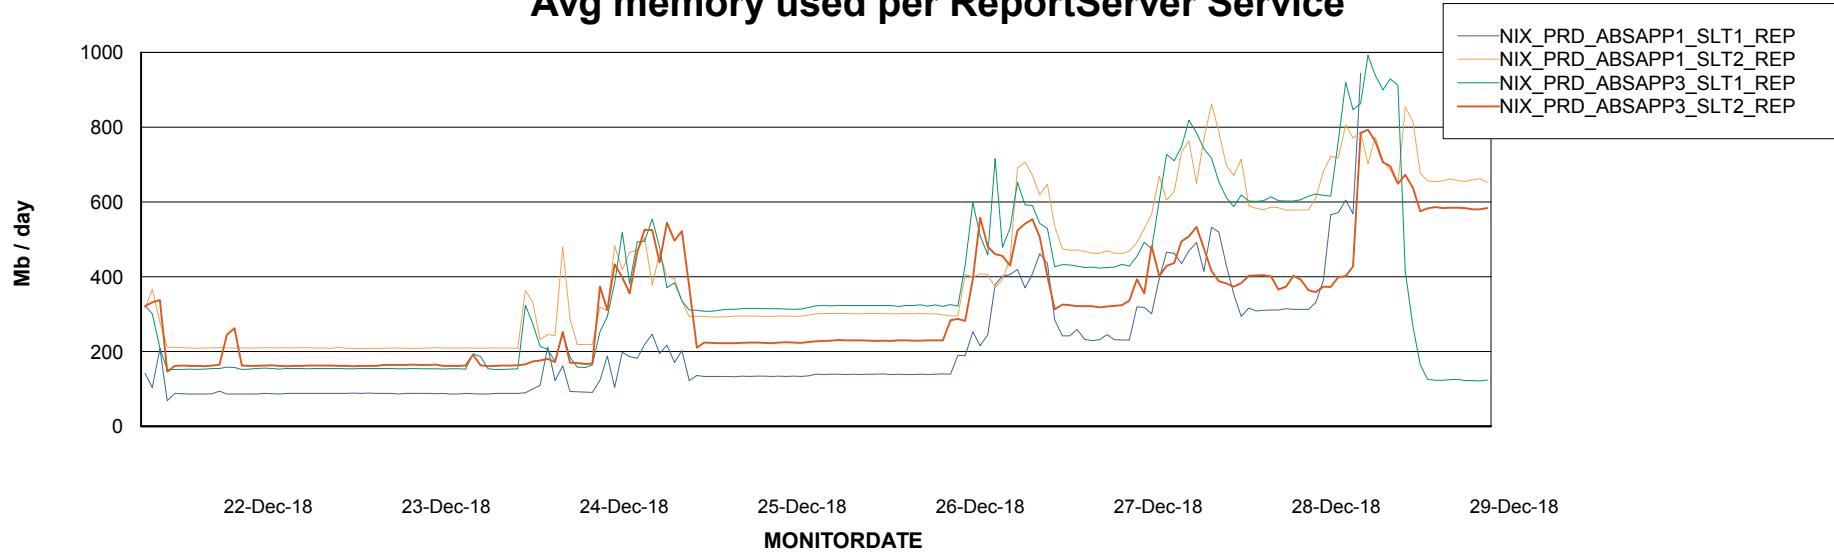

Avg users per day per ABS server

Weekly SLA Customer Report

Customer NIX_Production
Database ID 51

ABSSolute Application ReportServer Services

Avg memory used per ReportServer Service

Weekly SLA Customer Report