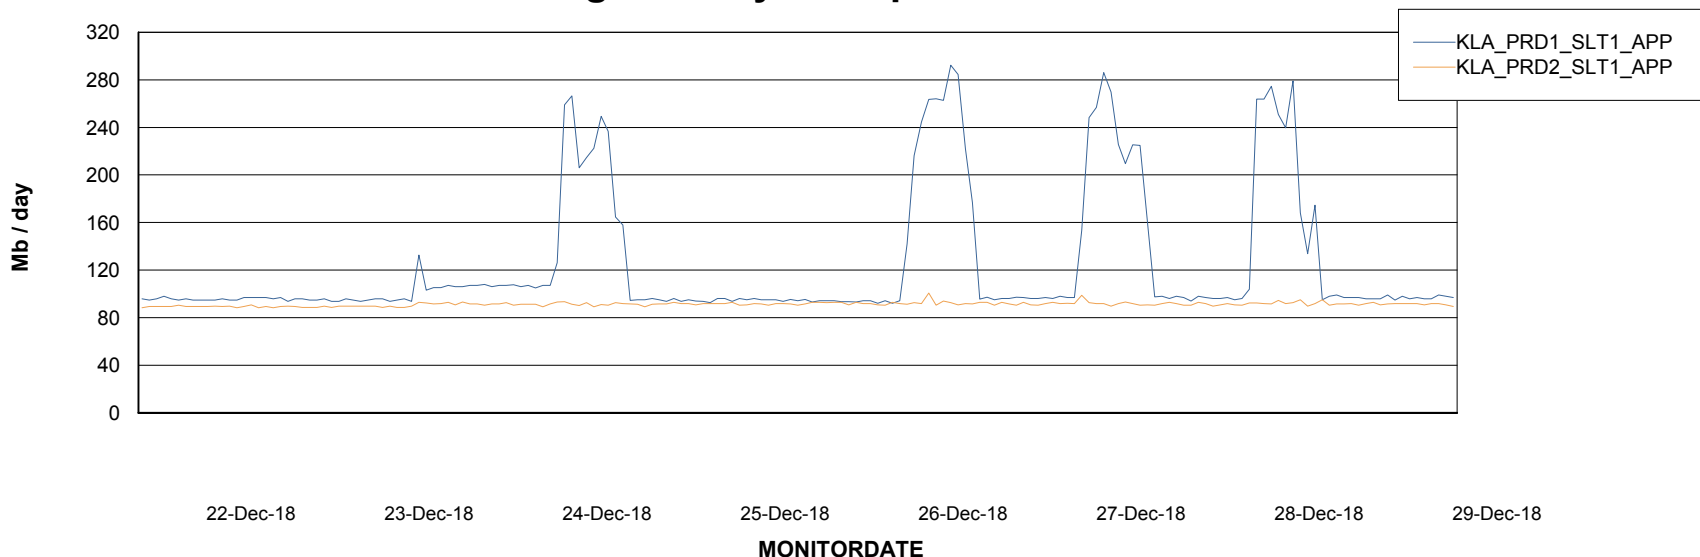

ABSSolute Application Server Services

Avg memory used per ABS Server Service