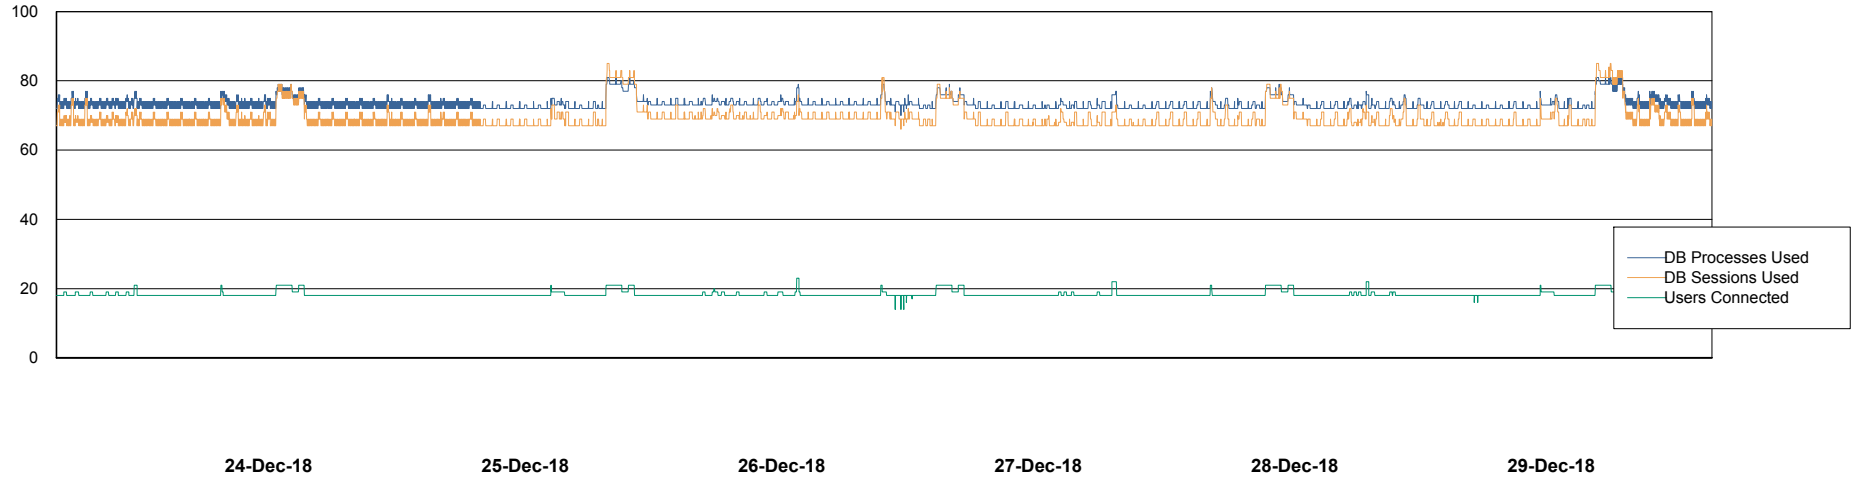

Database Performance KLADB_Production

DB Processes Max 500
DB Sessions Max 772