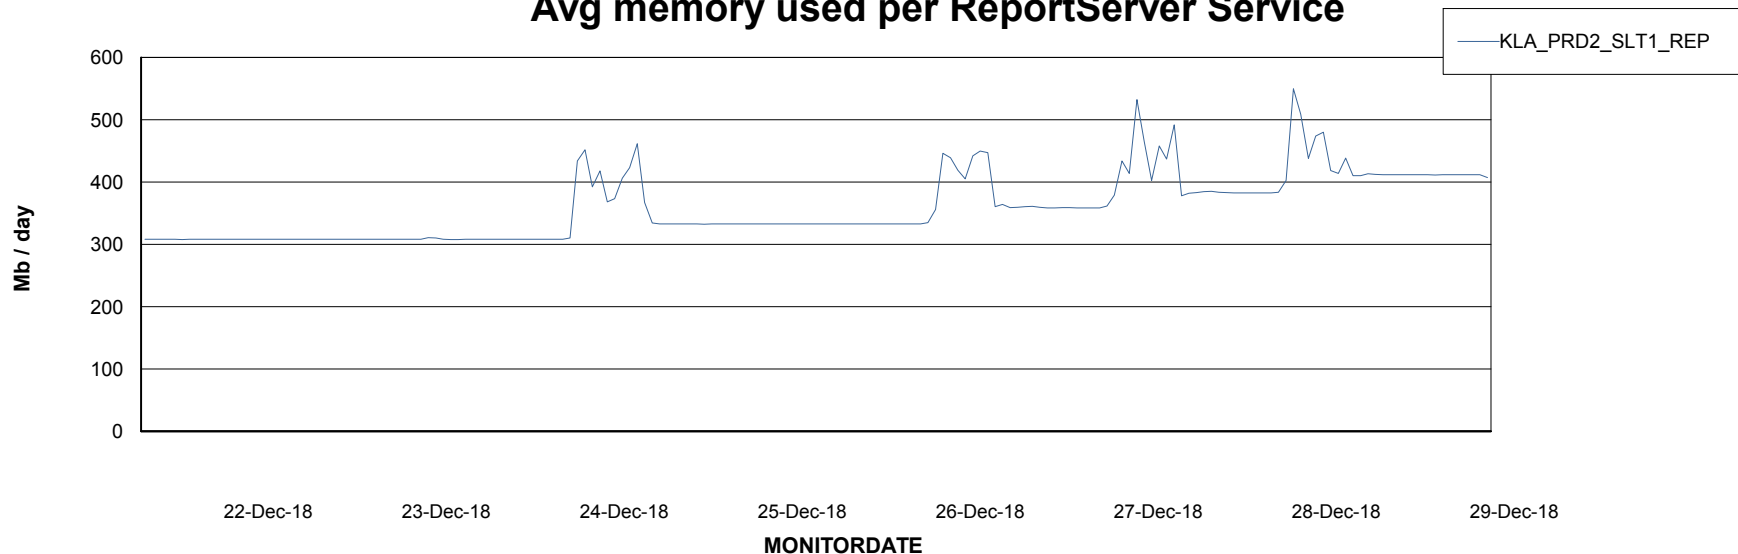

ABSSolute Application ReportServer Services

Avg memory used per ReportServer Service