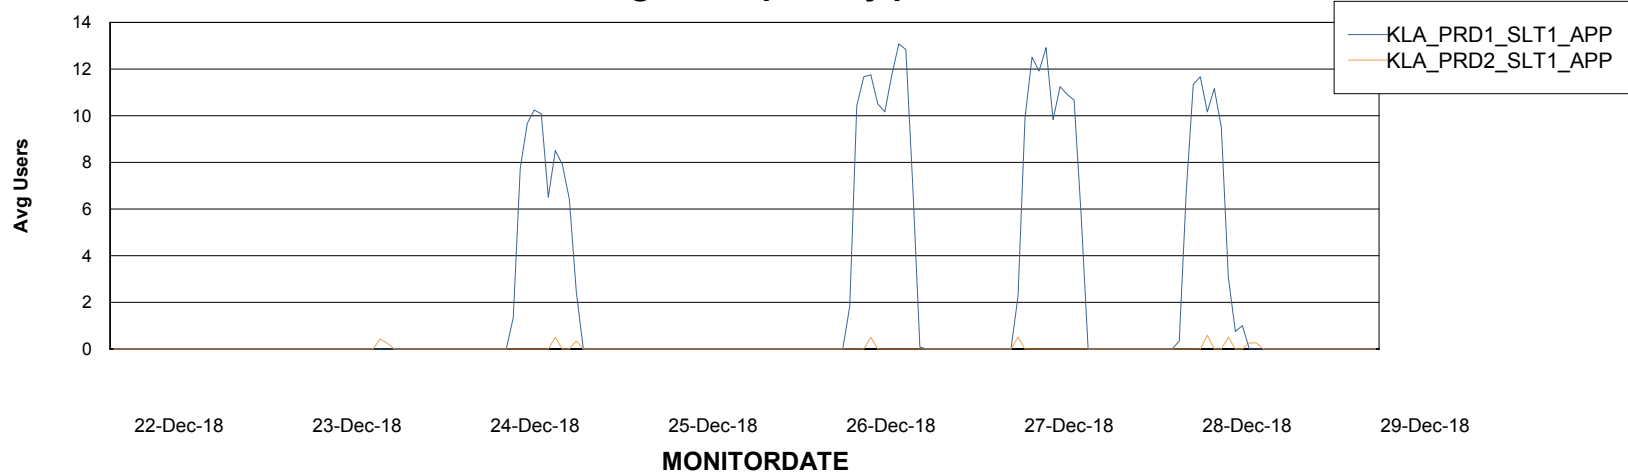

Weekly SLA Customer Report

Customer KLA_Production
Database ID 65

ABSSolute Application Server Services

Avg memory used per ABS Server Service

Avg users per day per ABS server

Weekly SLA Customer Report

Customer KLA_Production
Database ID 65