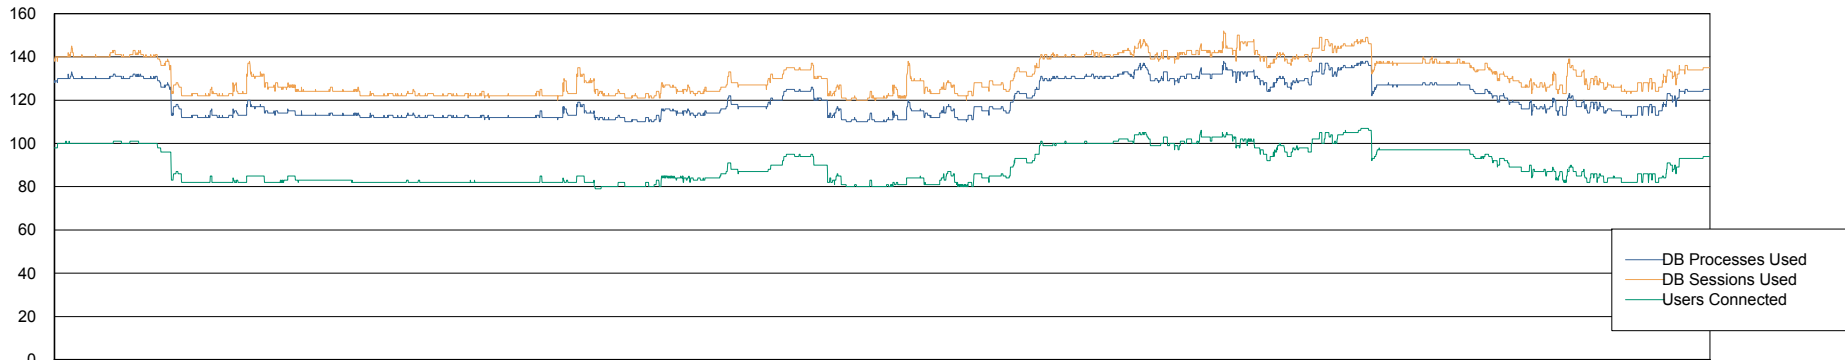

Harddisk Usage FIS_PRD_ORACLE2

	Free disk space on c: (%)	Total disk space on c: (Gb)	Free disk space on l: (%)	Total disk space on l: (Gb)	Free disk space on o: (%)	Total disk space on o: (Gb)
29-Dec-18	70	279	19	279	7	373
28-Dec-18	70	279	19	279	7	373
27-Dec-18	70	279	19	279	7	373
26-Dec-18	70	279	19	279	7	373
25-Dec-18	70	279	18	279	7	373
24-Dec-18	70	279	18	279	7	373
23-Dec-18	70	279	18	279	7	373

Weekly SLA Customer Report

Customer FIS_Production
Database ID 46

Database Performance FISDB_Production

DB Processes Max 150
DB Sessions Max 264

24-Dec-18 25-Dec-18 26-Dec-18 27-Dec-18 28-Dec-18 29-Dec-18