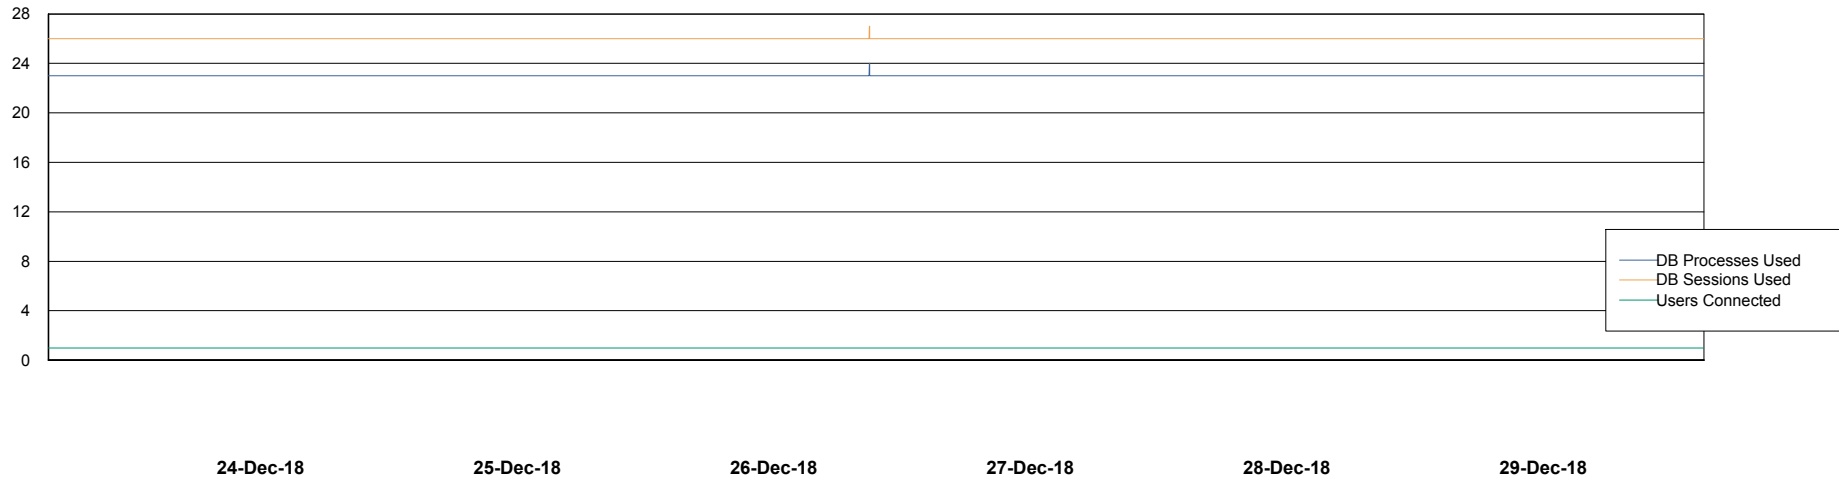

24-Dec-18 25-Dec-18 26-Dec-18 27-Dec-18 28-Dec-18 29-Dec-18

Weekly SLA Customer Report

Customer FIS_Production
Database ID 46

Database Performance FISDB_Standby

DB Processes Max 150
DB Sessions Max 264

Weekly SLA Customer Report

Customer FIS_Production
 Database ID 46

DATABASE SIZE FISDB_Production

Database growth over last month

Database Tablespace FISDB_Production

Date	Tablespace Name	Filesize (Gb)	Usedsize (Gb)	Percentage free
29-Dec-18	ABSDATA	105	87	17
	INDX	143	120	16
28-Dec-18	ABSDATA	105	87	17
	INDX	143	120	16
27-Dec-18	ABSDATA	105	87	17
	INDX	143	120	16
26-Dec-18	ABSDATA	105	87	17
	INDX	143	120	16
25-Dec-18	ABSDATA	105	87	17
	INDX	143	120	16
24-Dec-18	ABSDATA	105	87	17
	INDX	143	120	16
23-Dec-18	ABSDATA	105	87	17
	INDX	143	120	16