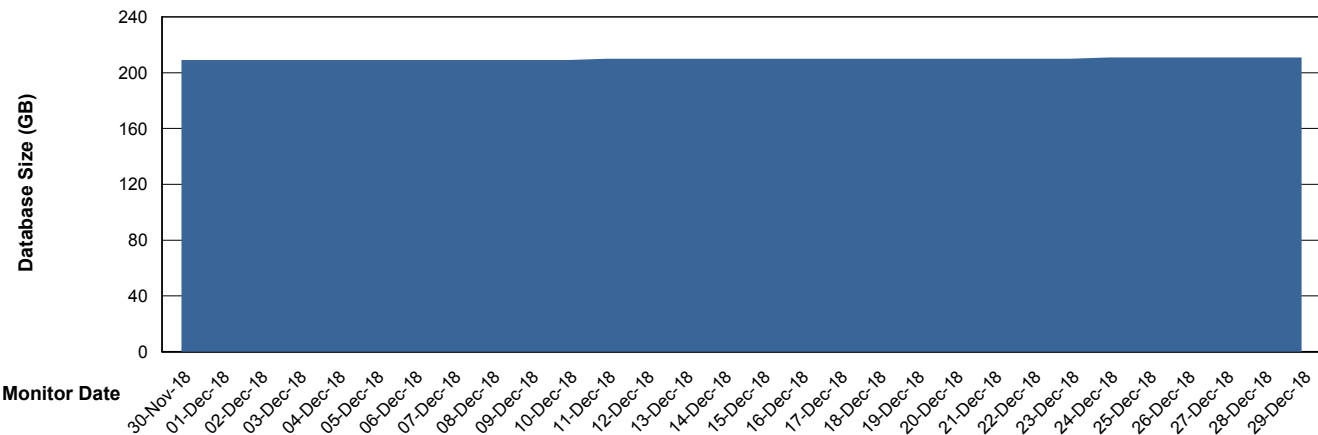

24-Dec-18 25-Dec-18 26-Dec-18 27-Dec-18 28-Dec-18 29-Dec-18

Weekly SLA Customer Report

Customer FIS_Production
Database ID 46

Database Performance FISDB_Standby

DB Processes Max 150
DB Sessions Max 264

Weekly SLA Customer Report

Customer FIS_Production
 Database ID 46

DATABASE SIZE FISDB_Production

Database growth over last month

Database Tablespace FISDB_Production

Date	Tablespace Name	Filesize (Gb)	Usedsize (Gb)	Percentage free
29-Dec-18	ABSDATA	105	87	17
	INDX	143	120	16
28-Dec-18	ABSDATA	105	87	17
	INDX	143	120	16
27-Dec-18	ABSDATA	105	87	17
	INDX	143	120	16
26-Dec-18	ABSDATA	105	87	17
	INDX	143	120	16
25-Dec-18	ABSDATA	105	87	17
	INDX	143	120	16
24-Dec-18	ABSDATA	105	87	17
	INDX	143	120	16
23-Dec-18	ABSDATA	105	87	17
	INDX	143	120	16