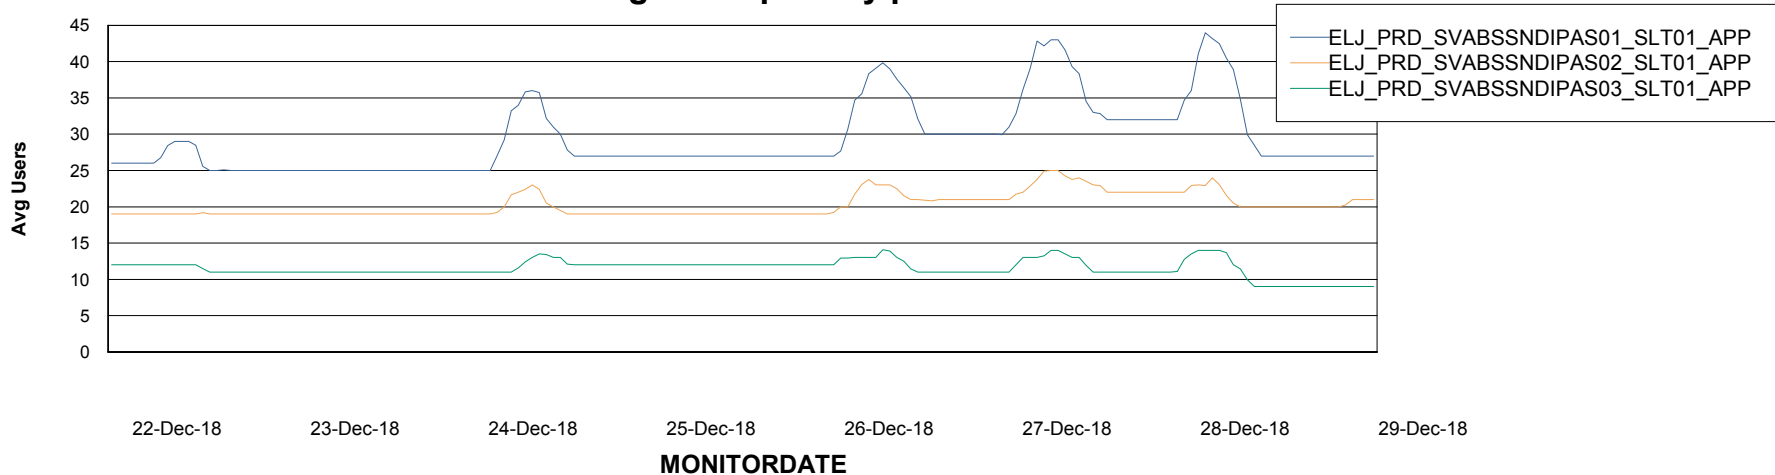

Avg users per day per ABS server