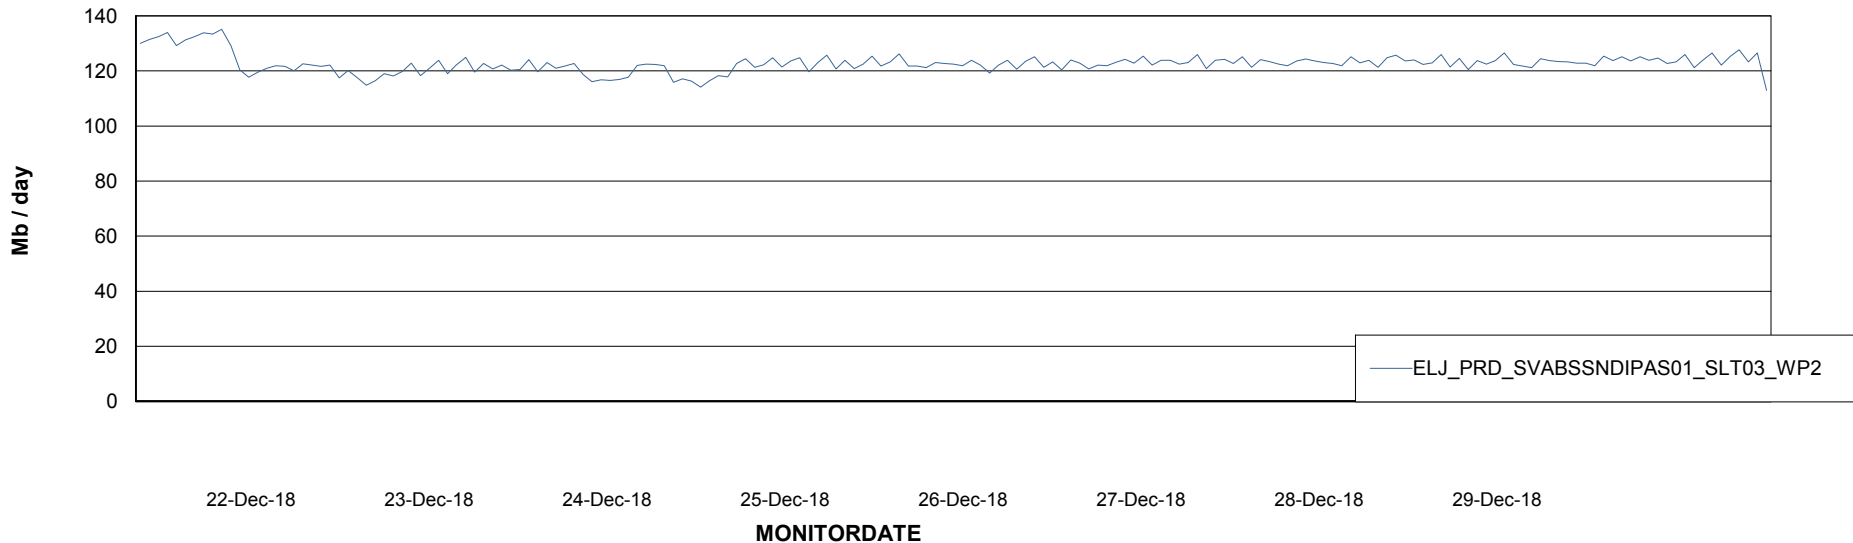

ABSSolute Web Component Services

Avg memory used per ABS Web component