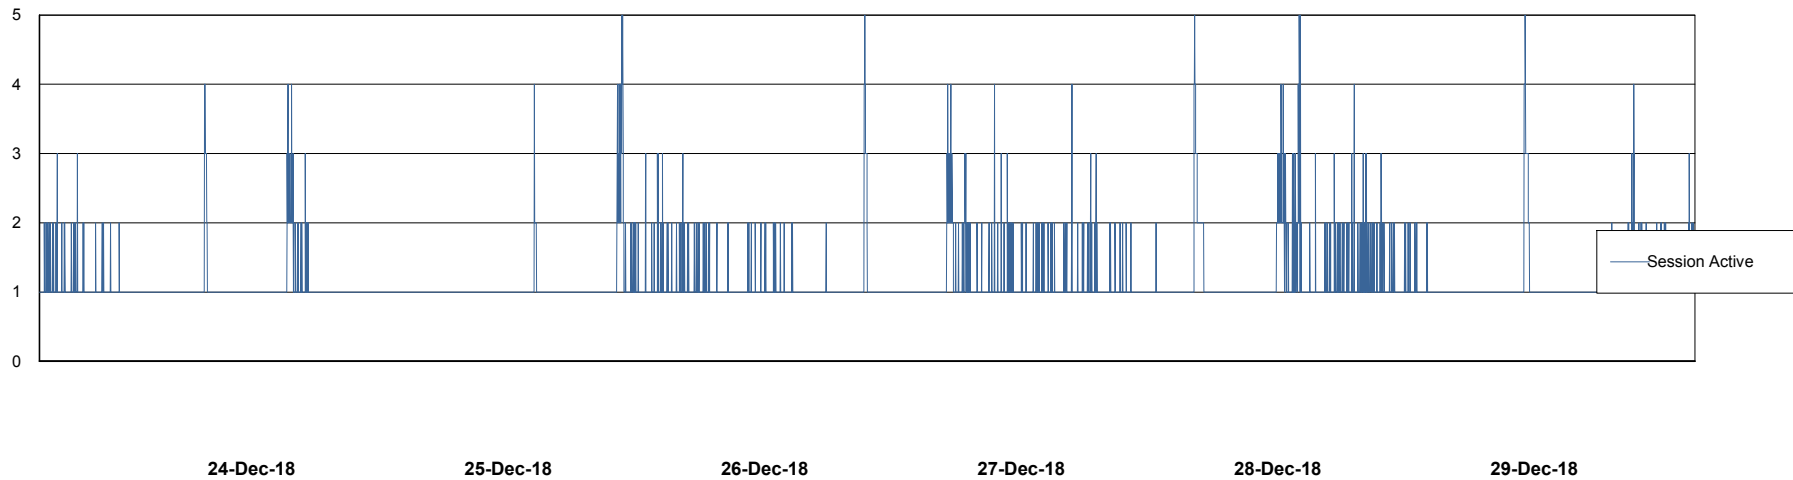

Database Performance ELJDB_Production

DB Processes Max 600
DB Sessions Max 924