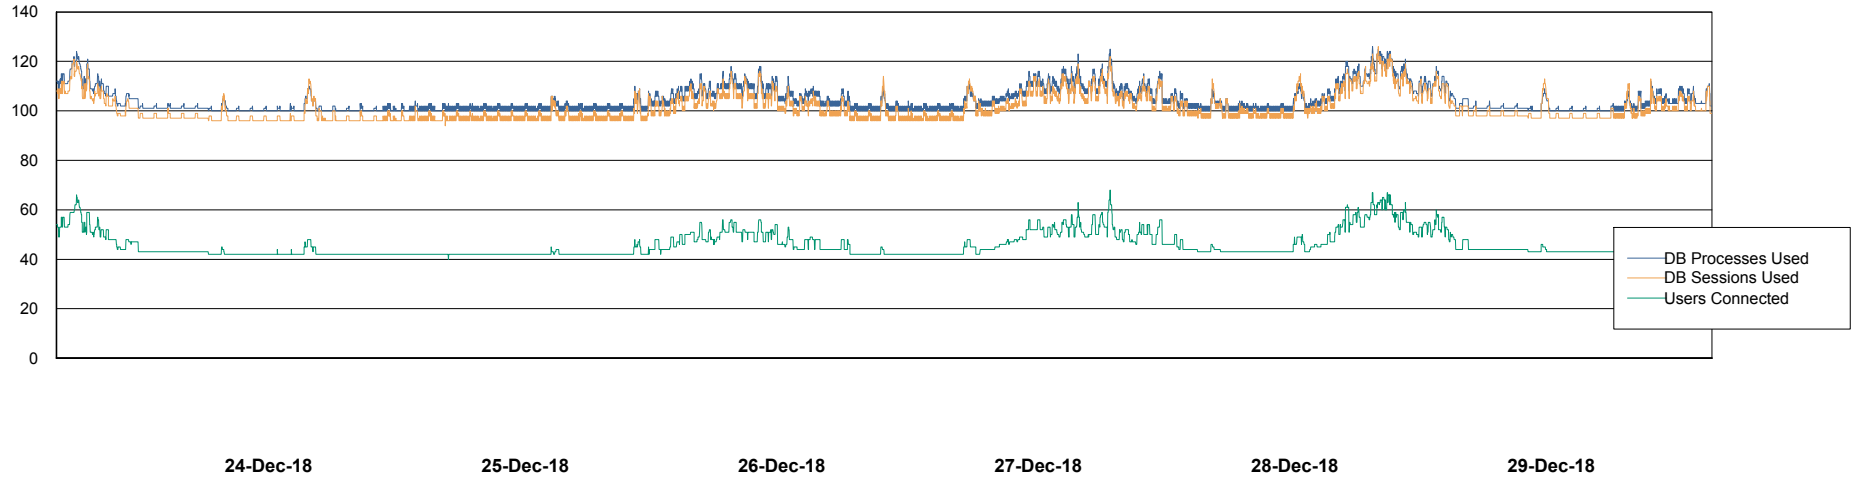

Database Performance ELJDB_Production

DB Processes Max 600
DB Sessions Max 924