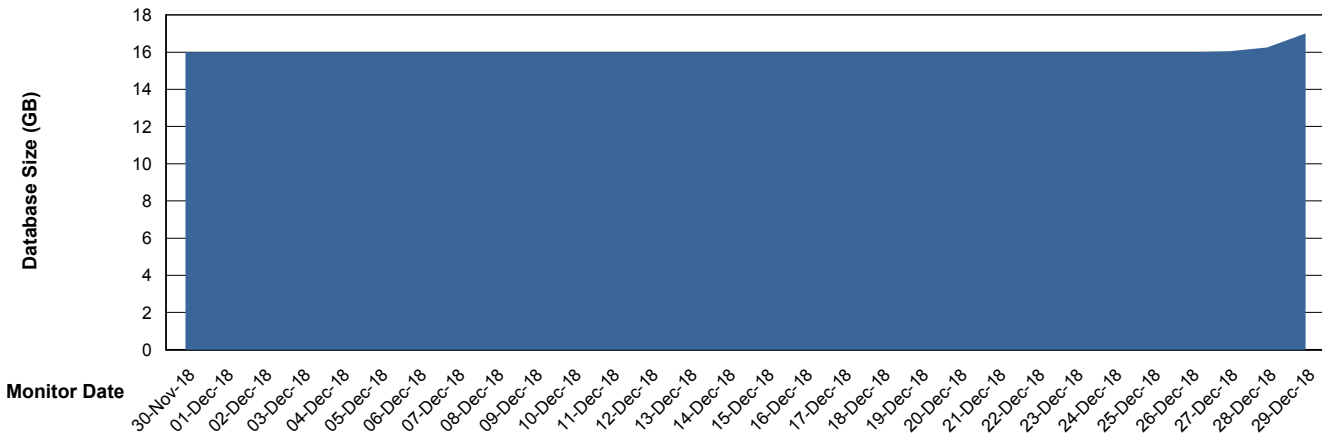

DATABASE SIZE ELJDB_Production

Database growth over last month

Database Tablespace ELJDB_Production

Date	Tablespace Name	Filesize (Gb)	Usedsize (Gb)	Percentage free
29-Dec-18	ABSDATA	16	13	19
	INDX	10	1	90
28-Dec-18	ABSDATA	16	13	19
	INDX	10	1	90
27-Dec-18	ABSDATA	16	13	19
	INDX	10	1	90
26-Dec-18	ABSDATA	16	13	19
	INDX	10	1	90
25-Dec-18	ABSDATA	16	13	19
	INDX	10	1	90
24-Dec-18	ABSDATA	16	13	19
	INDX	10	1	90
23-Dec-18	ABSDATA	16	13	19
	INDX	10	1	90