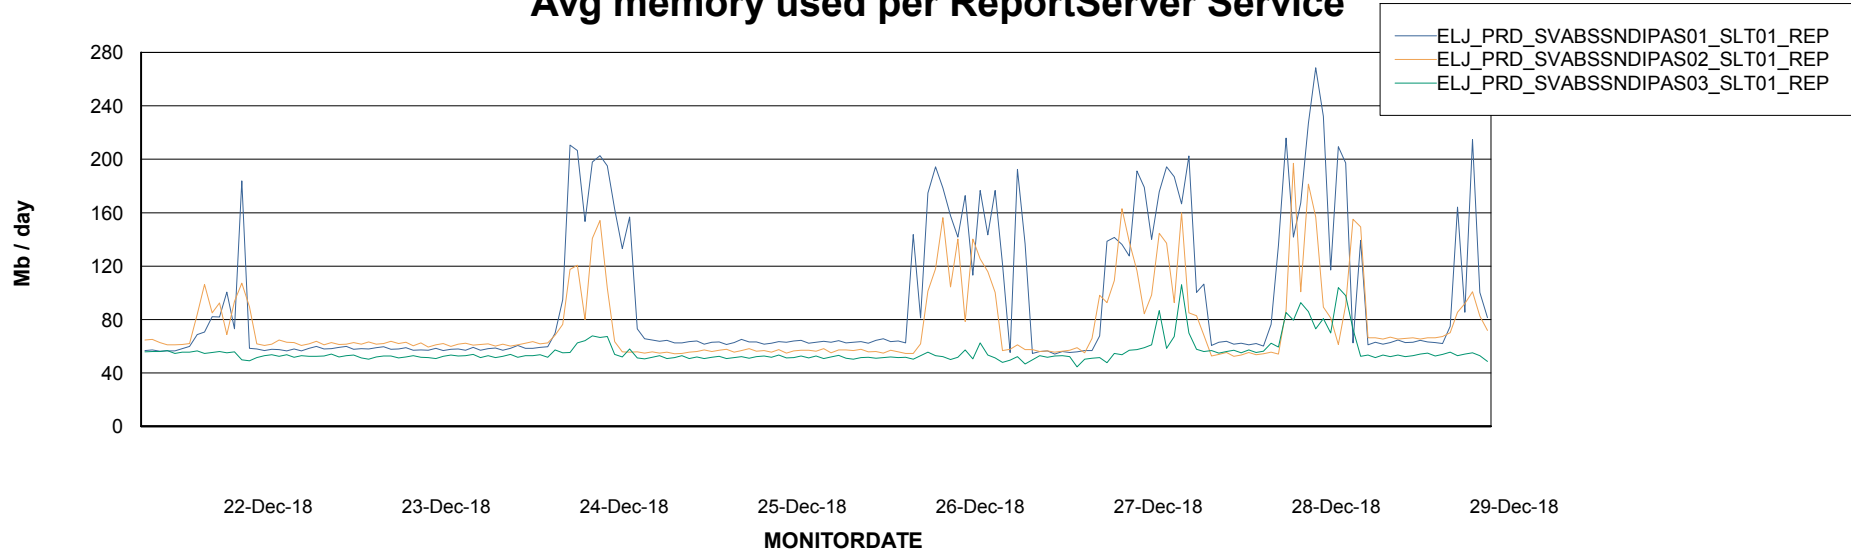

ABSSolute Application ReportServer Services

Avg memory used per ReportServer Service