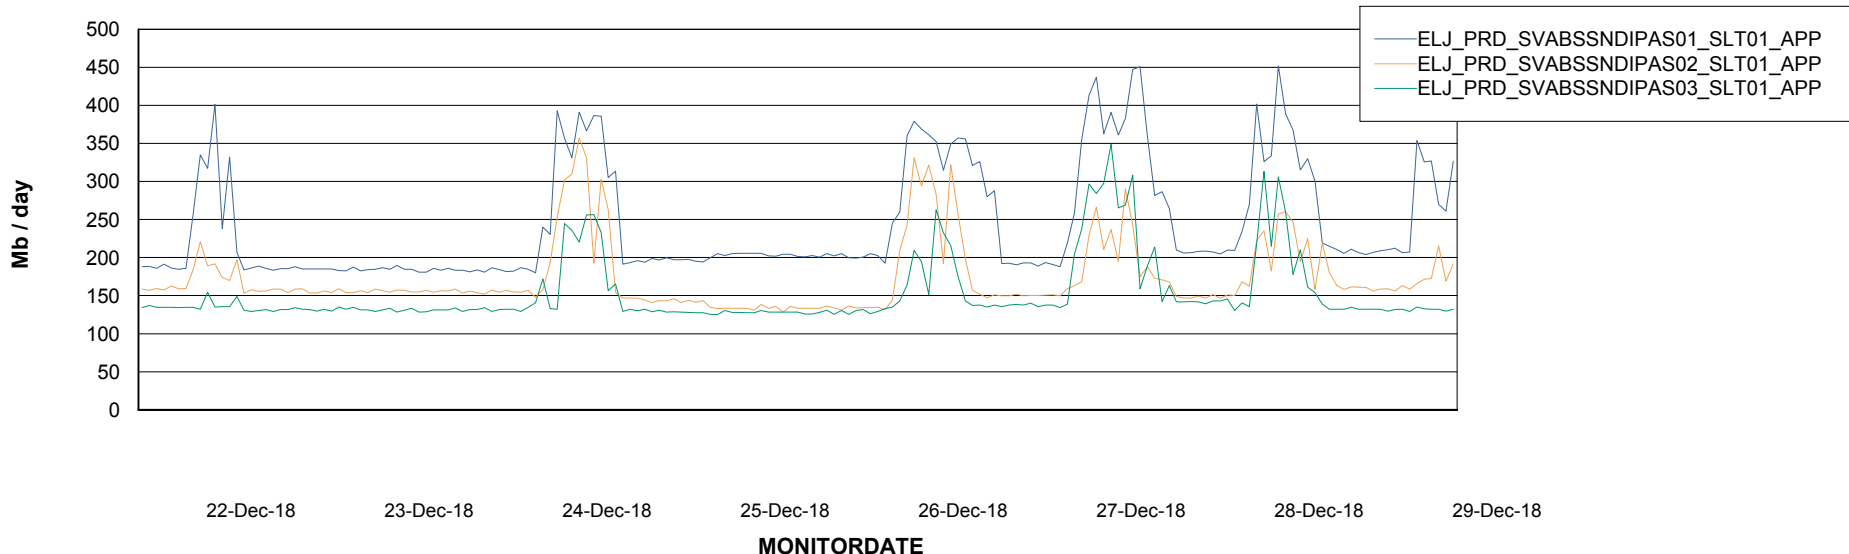

ABSSolute Application Server Services

Avg memory used per ABS Server Service