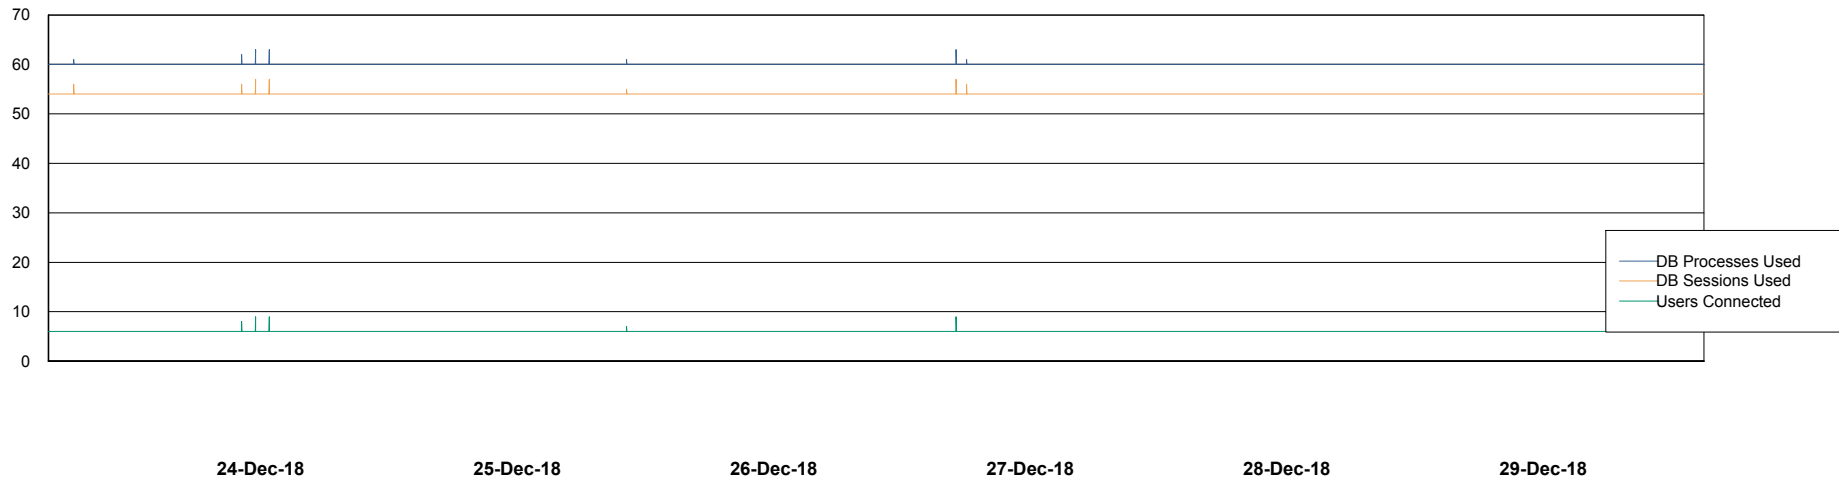

Database Performance ELJDB_Standby

DB Processes Max 600
DB Sessions Max 924