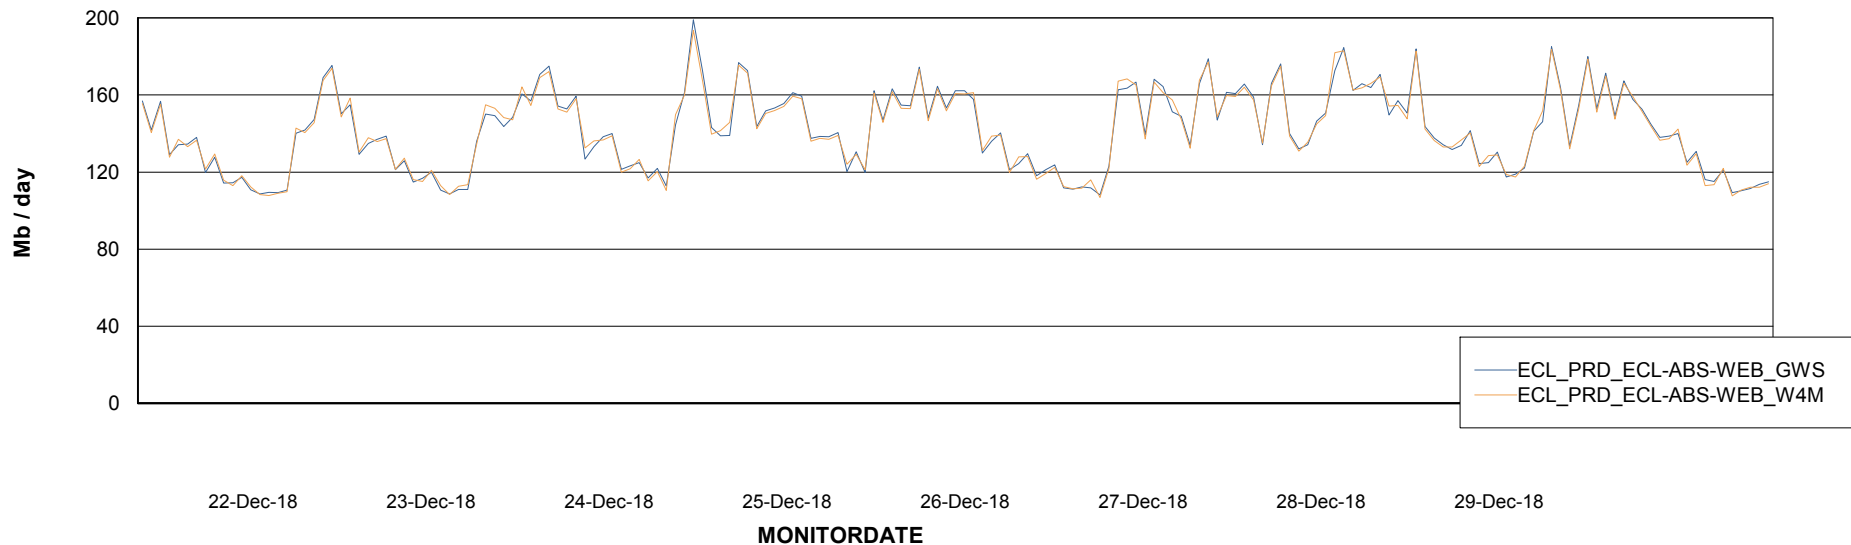

ABSSolute Web Component Services

Avg memory used per ABS Web component