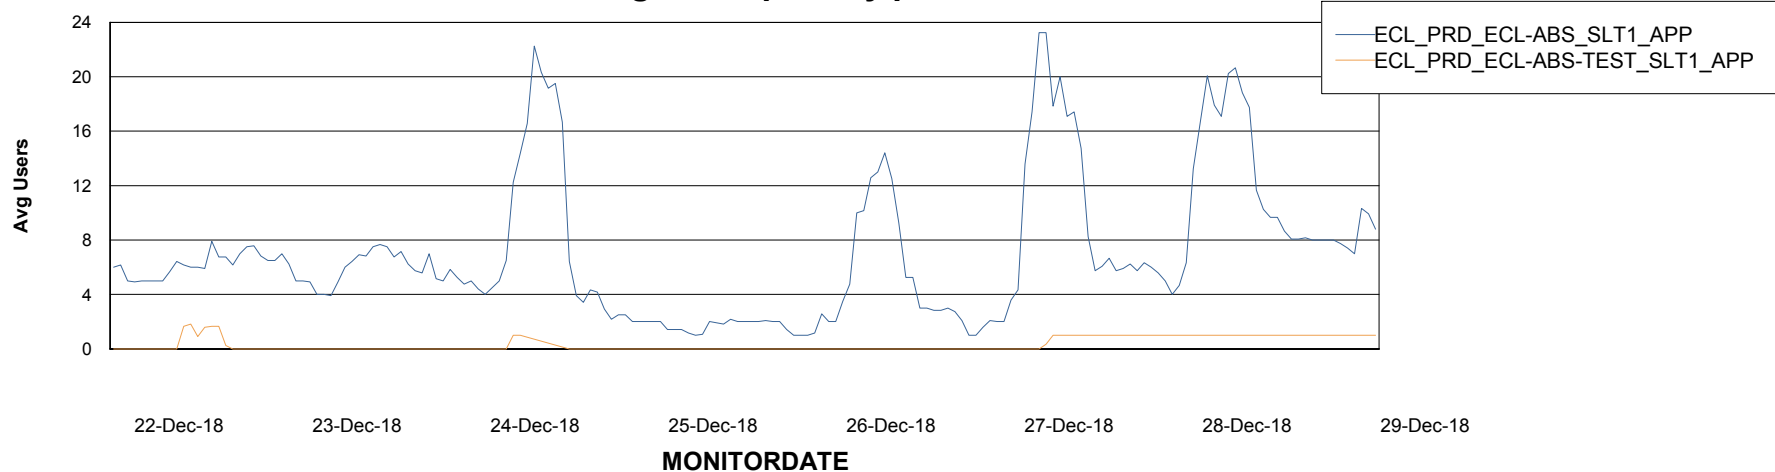

Avg users per day per ABS server