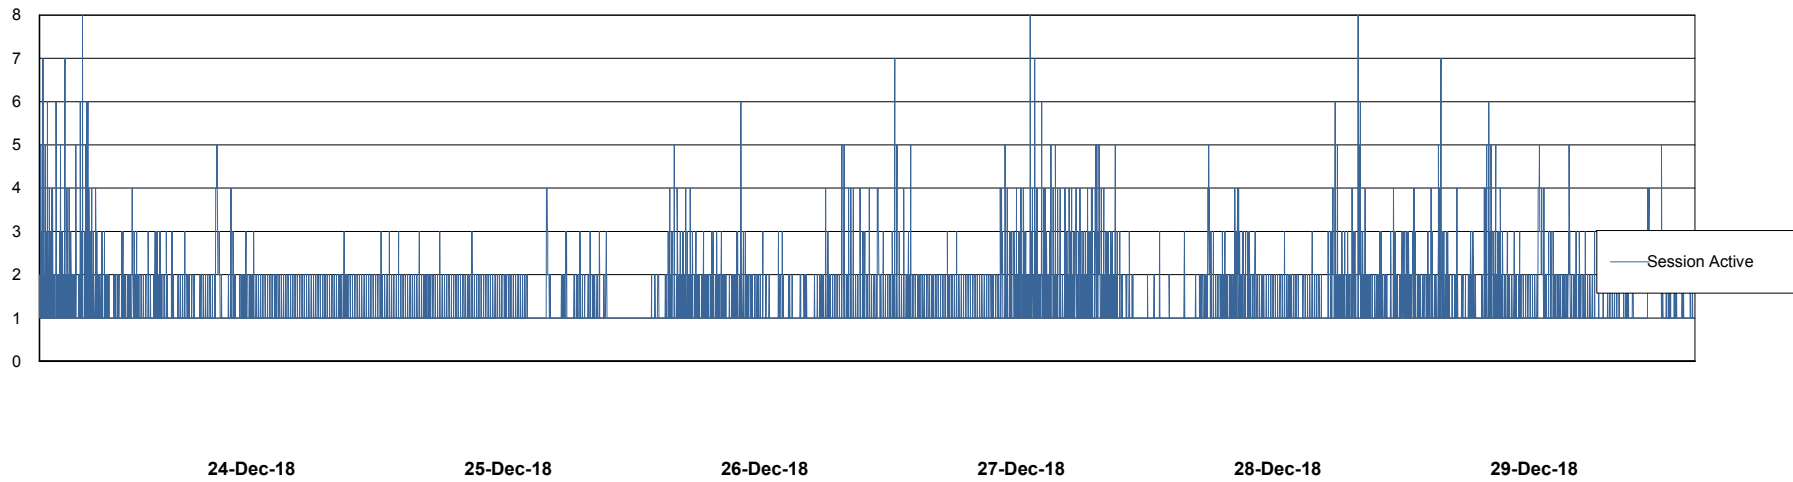

Database Performance ECLDB_Production

DB Processes Max 300
DB Sessions Max 480