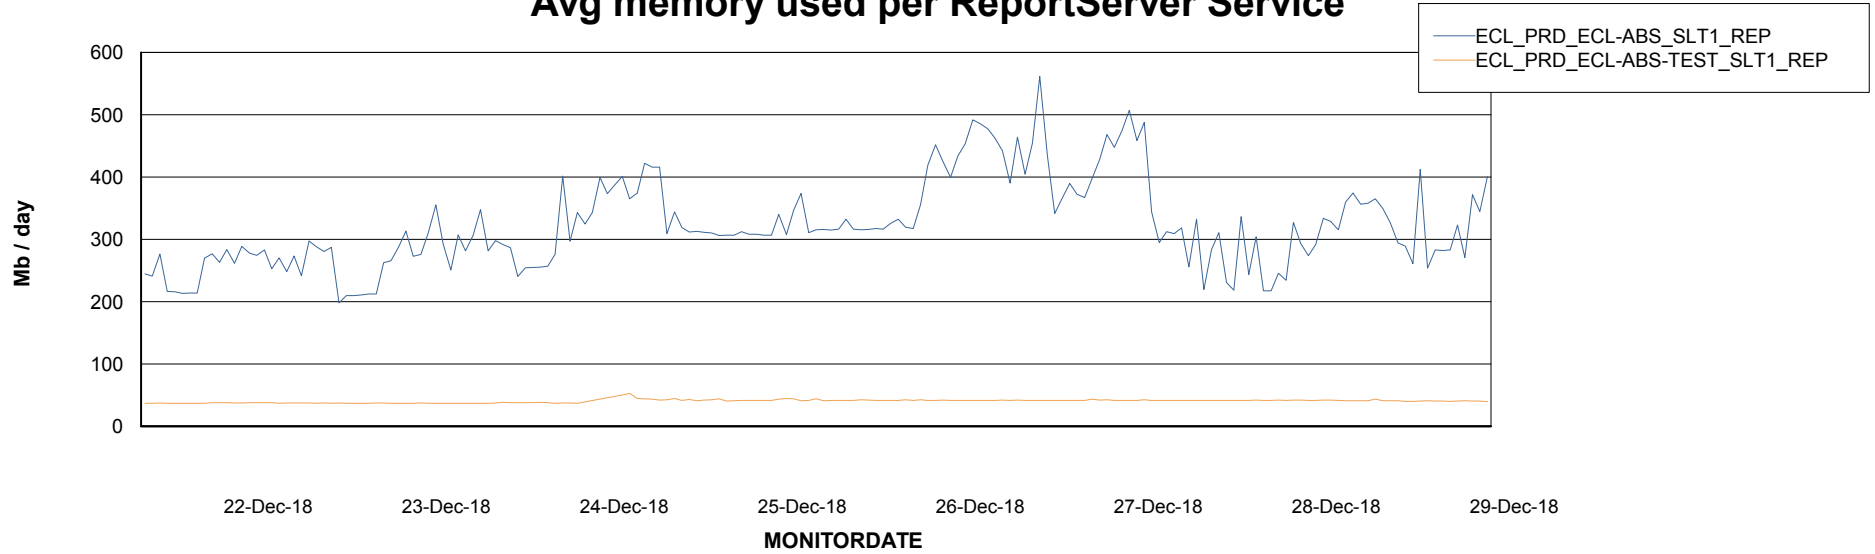

ABSSolute Application ReportServer Services

Avg memory used per ReportServer Service