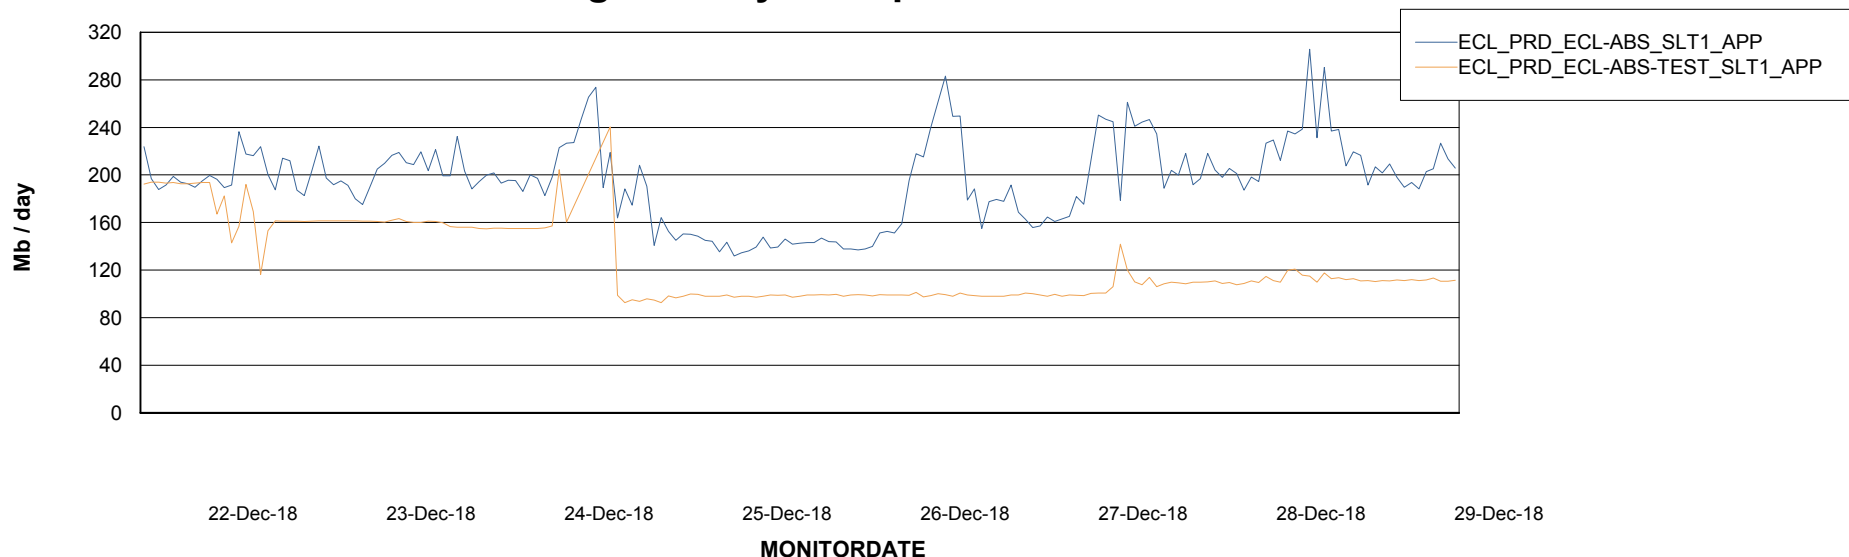

ABSSolute Application Server Services

Avg memory used per ABS Server Service