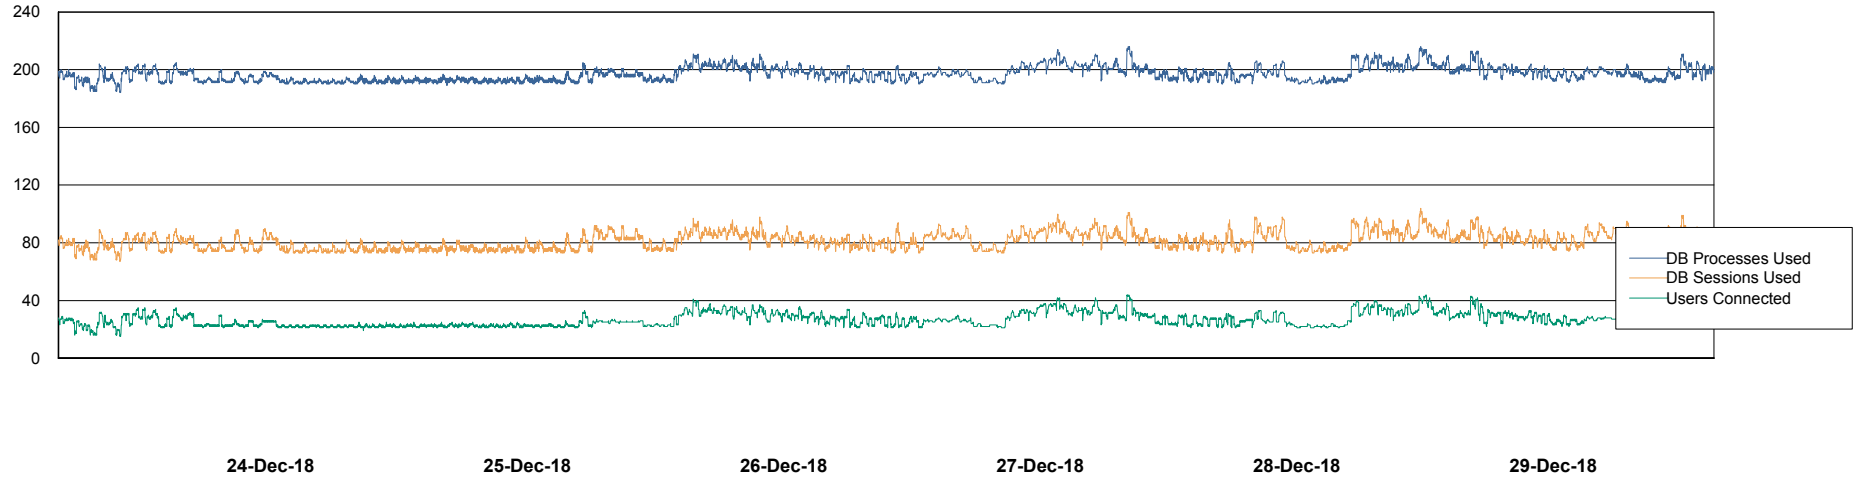

Database Performance ECLDB_Production

DB Processes Max 300
DB Sessions Max 480