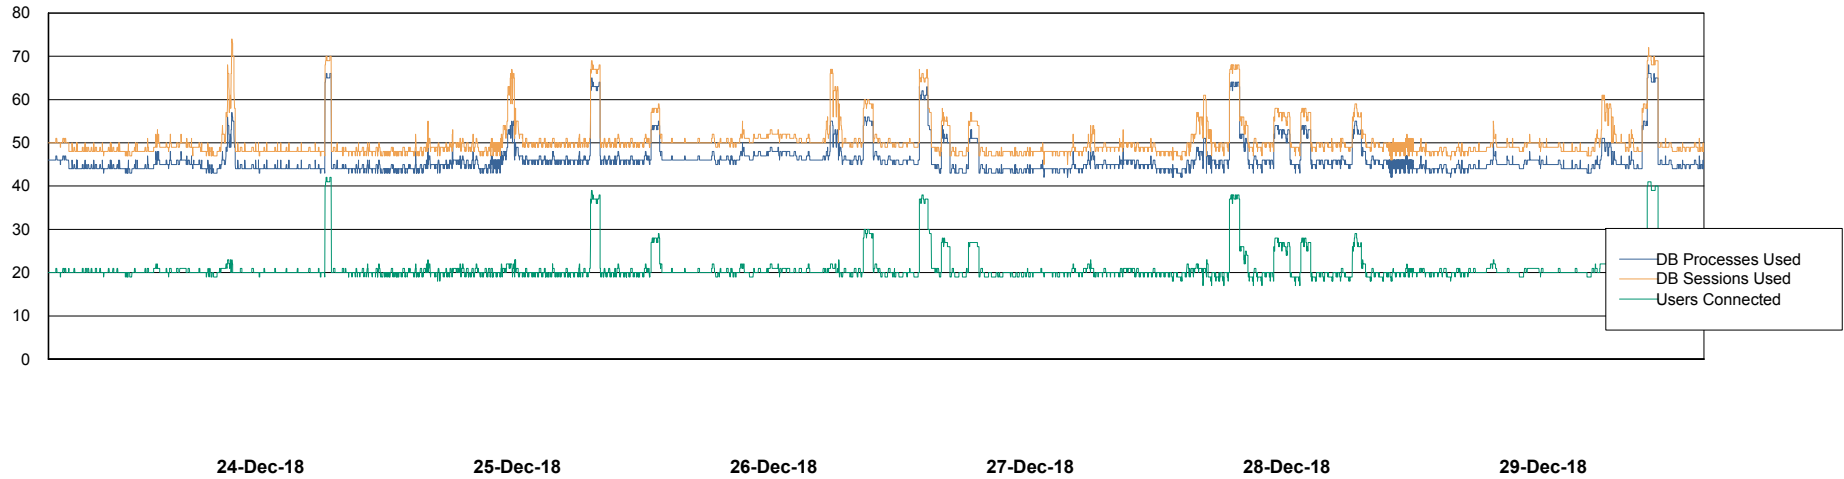

Weekly SLA Customer Report

Customer DFD Production
Database ID 39

Database Performance DFDDB_Production

Weekly SLA Customer Report

Customer DFD Production
Database ID 39

Database Performance DFDDDBI_Production