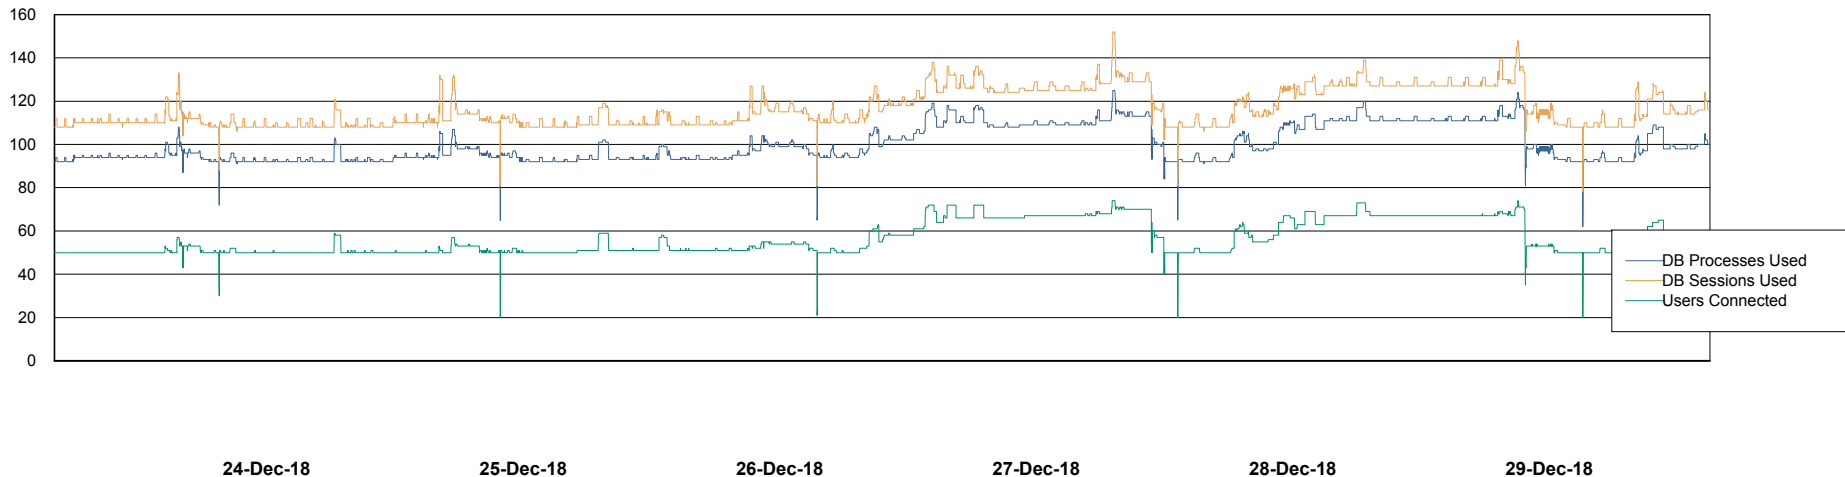

Harddisk Usage DFD_PRD_ORACLE2

| | Free disk space on c: (%) | Total disk space on c: (Gb) | Free disk space on d: (%) | Total disk space on d: (Gb) | Free disk space on e: (%) | Total disk space on e: (Gb) | Free disk space on f: (%) | Total disk space on f: (Gb) |
|-----------|---------------------------|-----------------------------|---------------------------|-----------------------------|---------------------------|-----------------------------|---------------------------|-----------------------------|
| 29-Dec-18 | 51 | 78 | 71 | 479 | 28 | 800 | 61 | 800 |
| 28-Dec-18 | 51 | 78 | 71 | 479 | 28 | 800 | 61 | 800 |
| 27-Dec-18 | 51 | 78 | 71 | 479 | 28 | 800 | 61 | 800 |
| 26-Dec-18 | 51 | 78 | 71 | 479 | 28 | 800 | 61 | 800 |
| 25-Dec-18 | 51 | 78 | 71 | 479 | 28 | 800 | 61 | 800 |
| 24-Dec-18 | 51 | 78 | 71 | 479 | 28 | 800 | 61 | 800 |
| 23-Dec-18 | 51 | 78 | 71 | 479 | 28 | 800 | 61 | 800 |

Weekly SLA Customer Report

Customer DFD Production
Database ID 39

Database Performance DFDDB_Production

Weekly SLA Customer Report

Customer DFD Production
Database ID 39

Database Performance DFDDDBI_Production