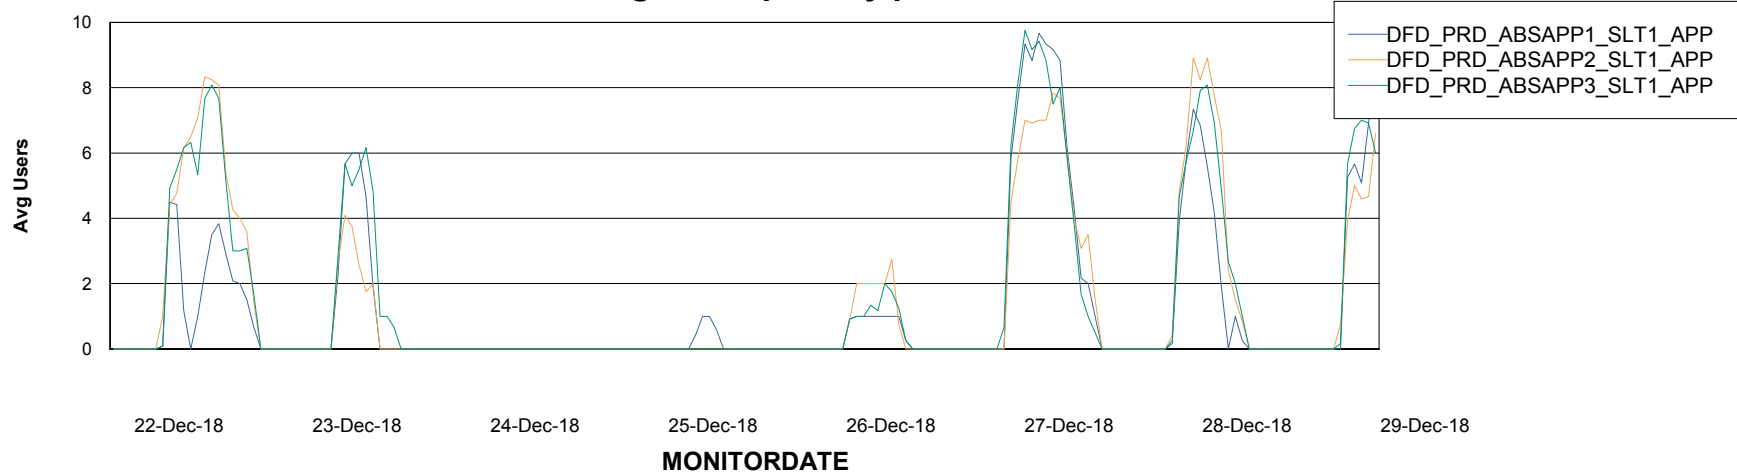

Avg users per day per ABS server