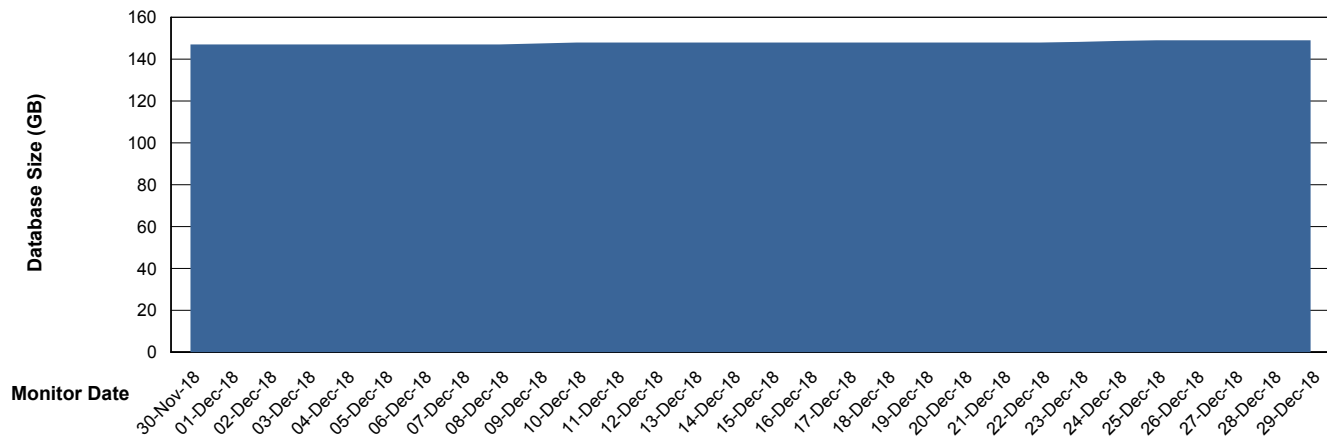

DATABASE SIZE DFDDDB_Production

Database growth over last month