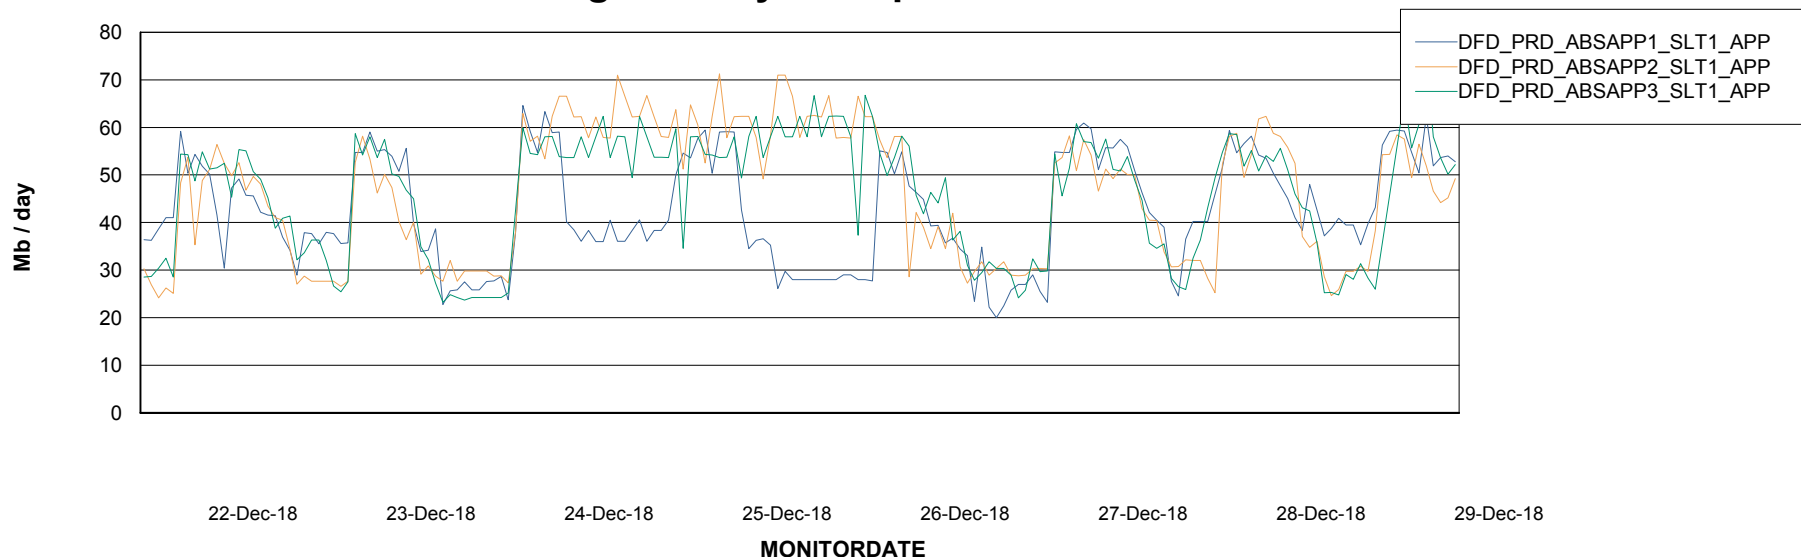

Standby Database Health DFD Production

Recovery lag for last 7 days

Weekly SLA Customer Report

Customer DFD Production
Database ID 39

ABSSolute Application Server Services

Avg memory used per ABS Server Service