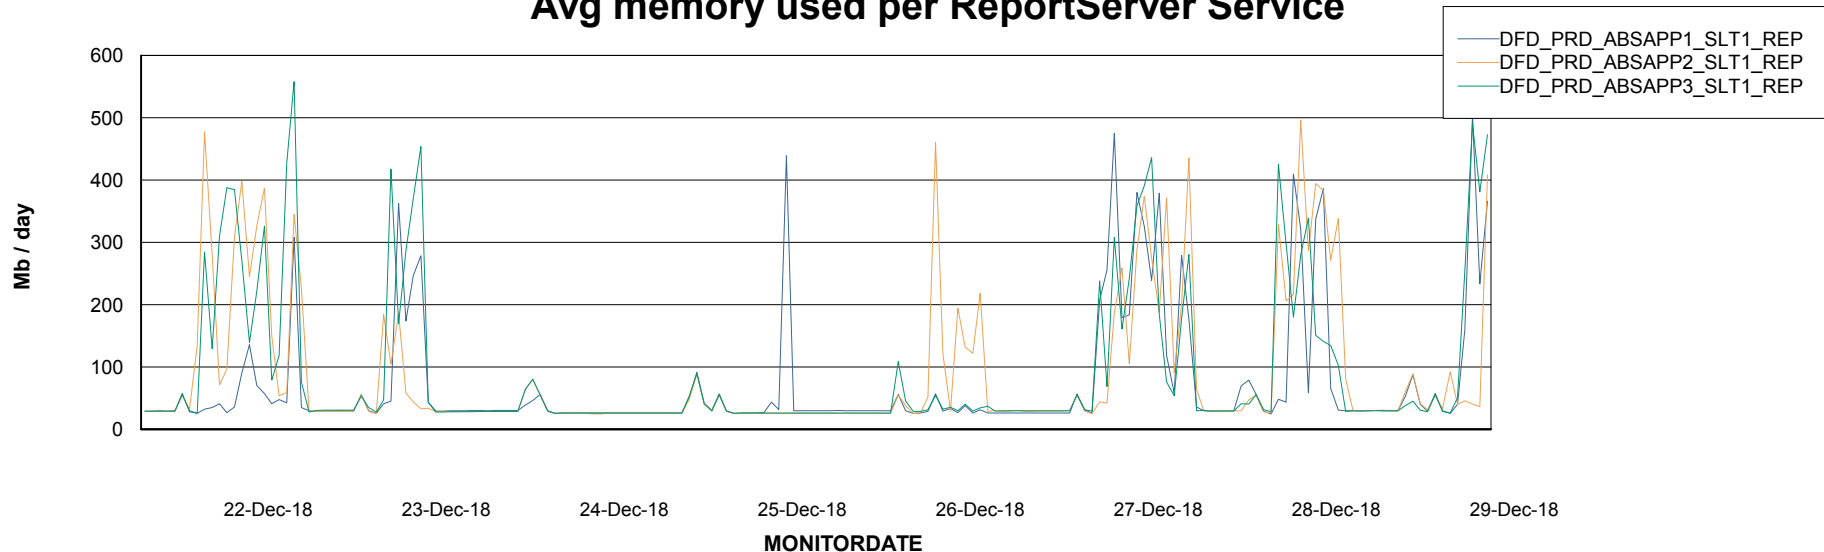

Avg users per day per ABS server

Weekly SLA Customer Report

Customer DFD Production
Database ID 39

ABSSolute Application ReportServer Services

Avg memory used per ReportServer Service

Disaster per ABS component