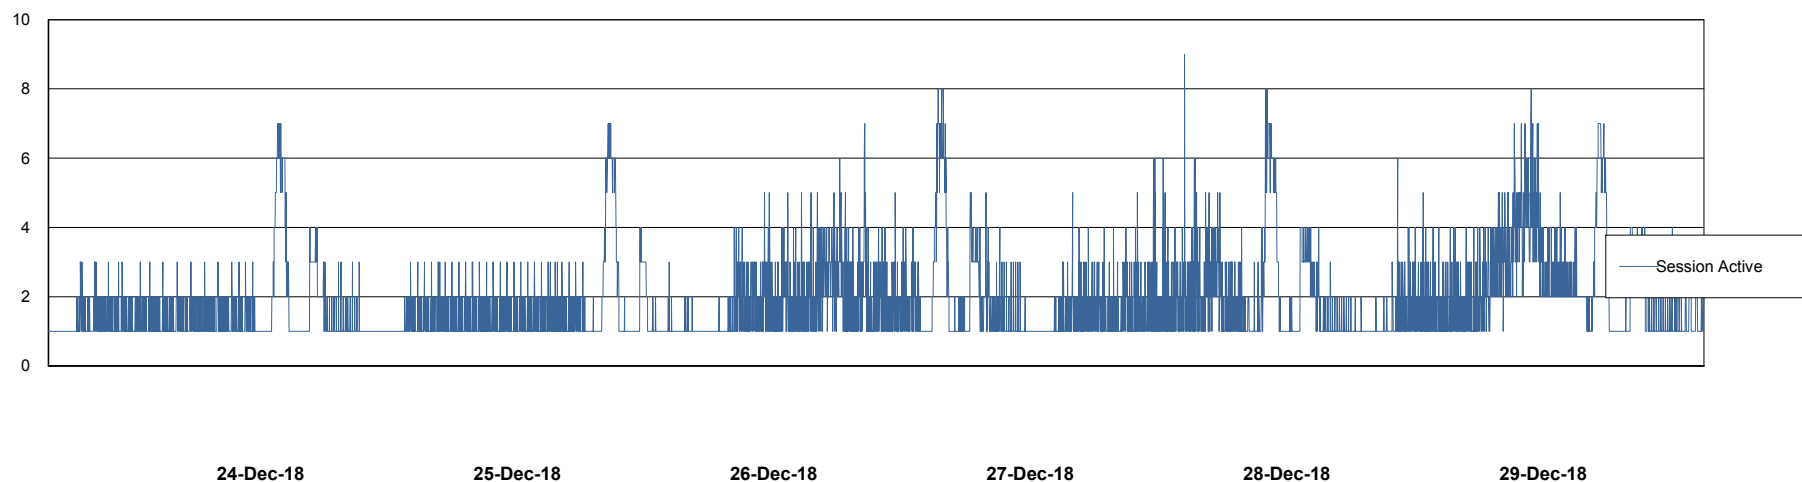

Database Performance CUS_ProdDB_Primary

DB Processes Max 300
DB Sessions Max 472