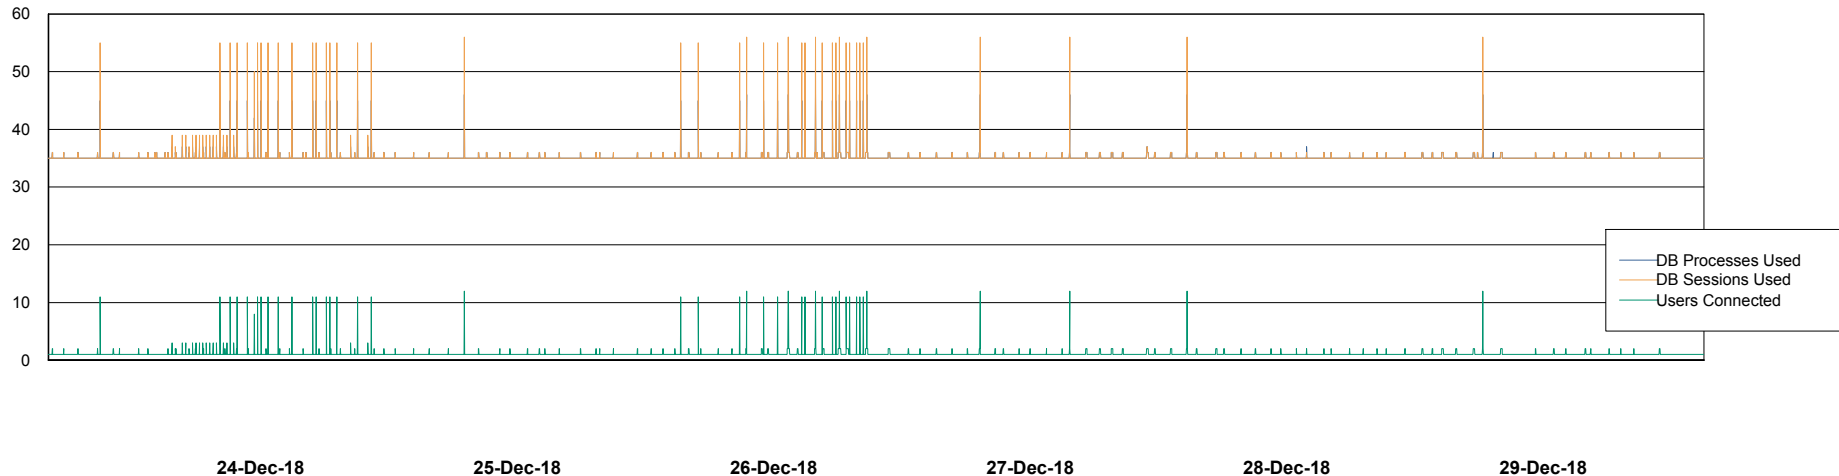

Database Performance CUS_ProdDB_Standby

DB Processes Max 300
DB Sessions Max 472