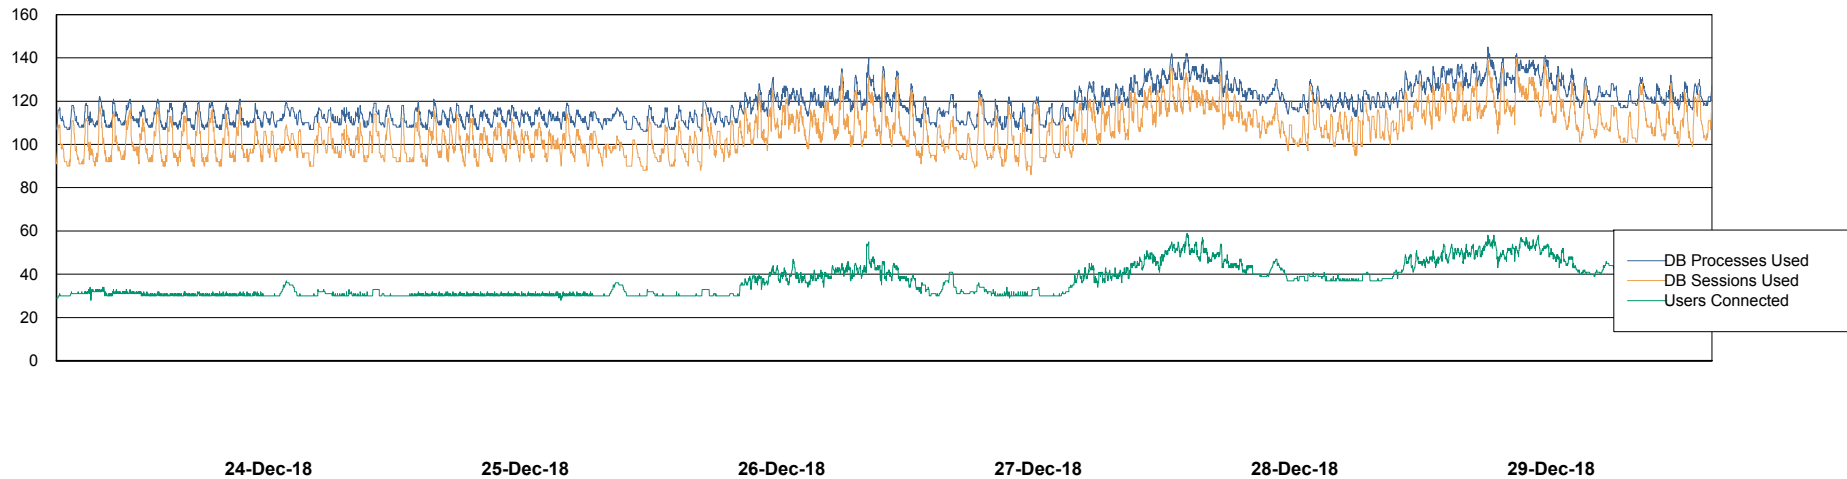

Database Performance CUS_ProdDB_Primary

DB Processes Max 300
DB Sessions Max 472