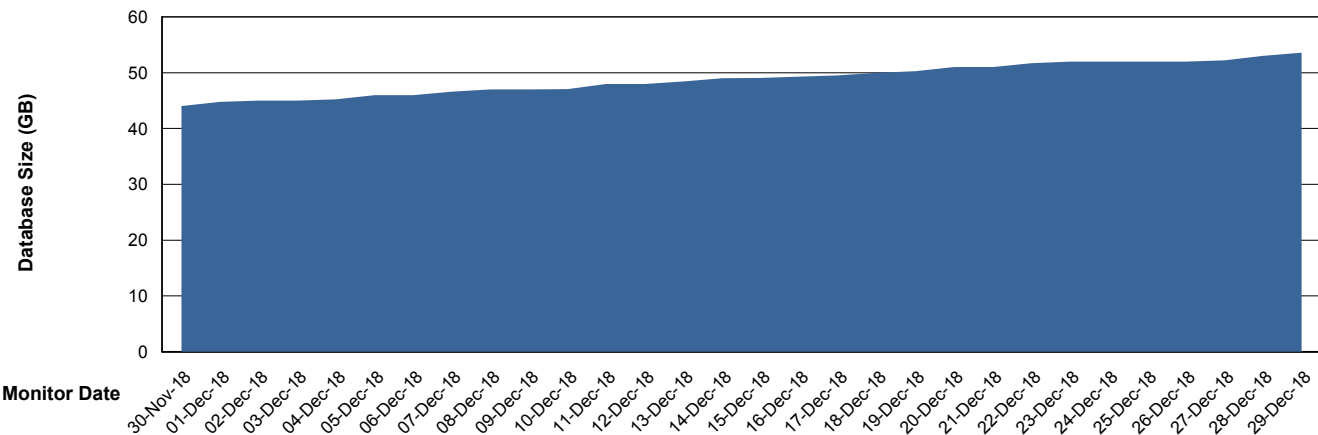

Database Performance CUS_ProdDB_Standby

DB Processes Max 300
DB Sessions Max 472

Weekly SLA Customer Report

Customer CUS Production
 Database ID 84

DATABASE SIZE CUS_ProdDB_Primary

Database growth over last month