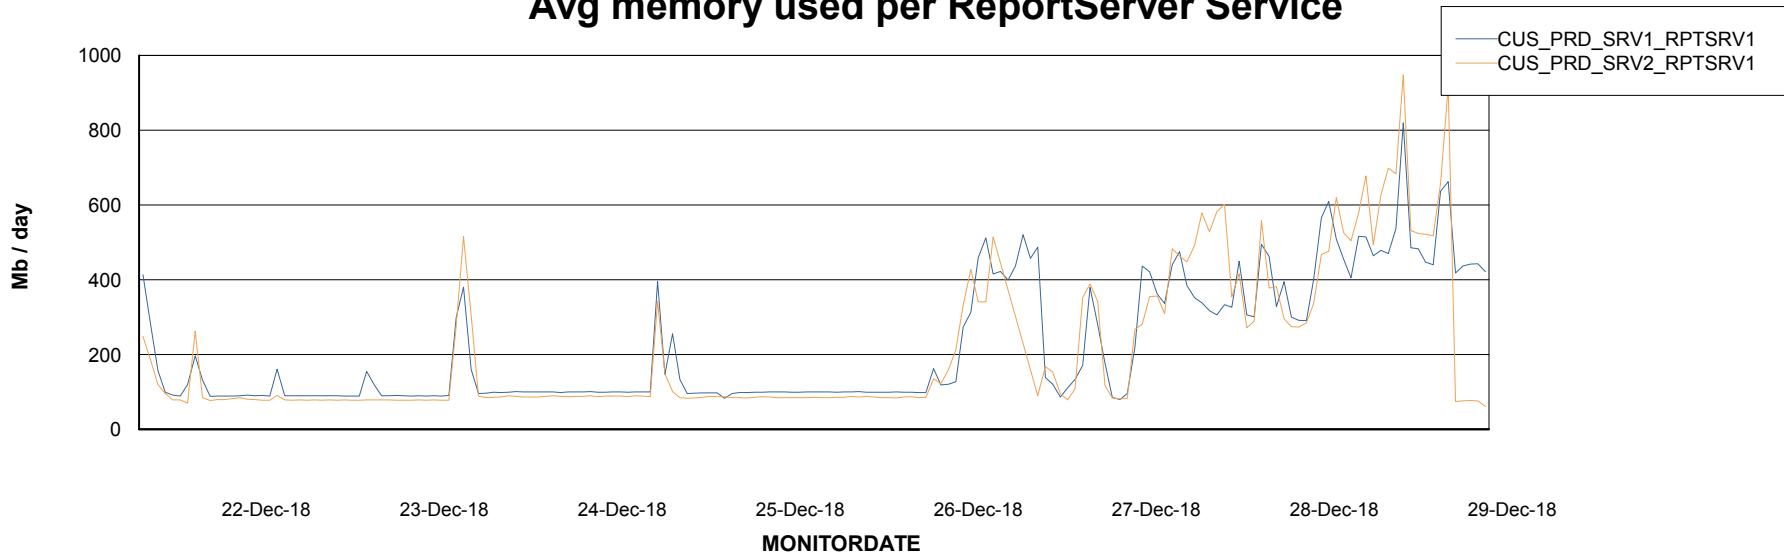

ABSSolute Web Component Services

Avg memory used per ReportServer Service