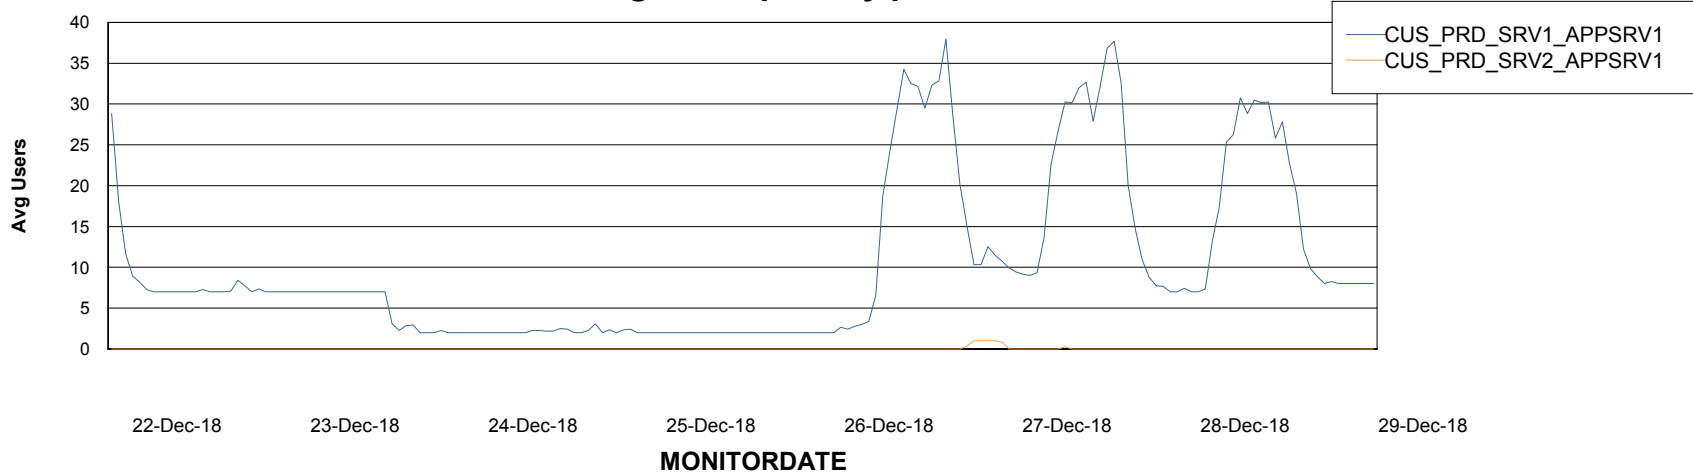

Weekly SLA Customer Report

Customer CUS Production
Database ID 84

ABSSolute Application Server Services

Avg memory used per ABS Server Service

Avg users per day per ABS server

Weekly SLA Customer Report

Customer CUS Production
Database ID 84