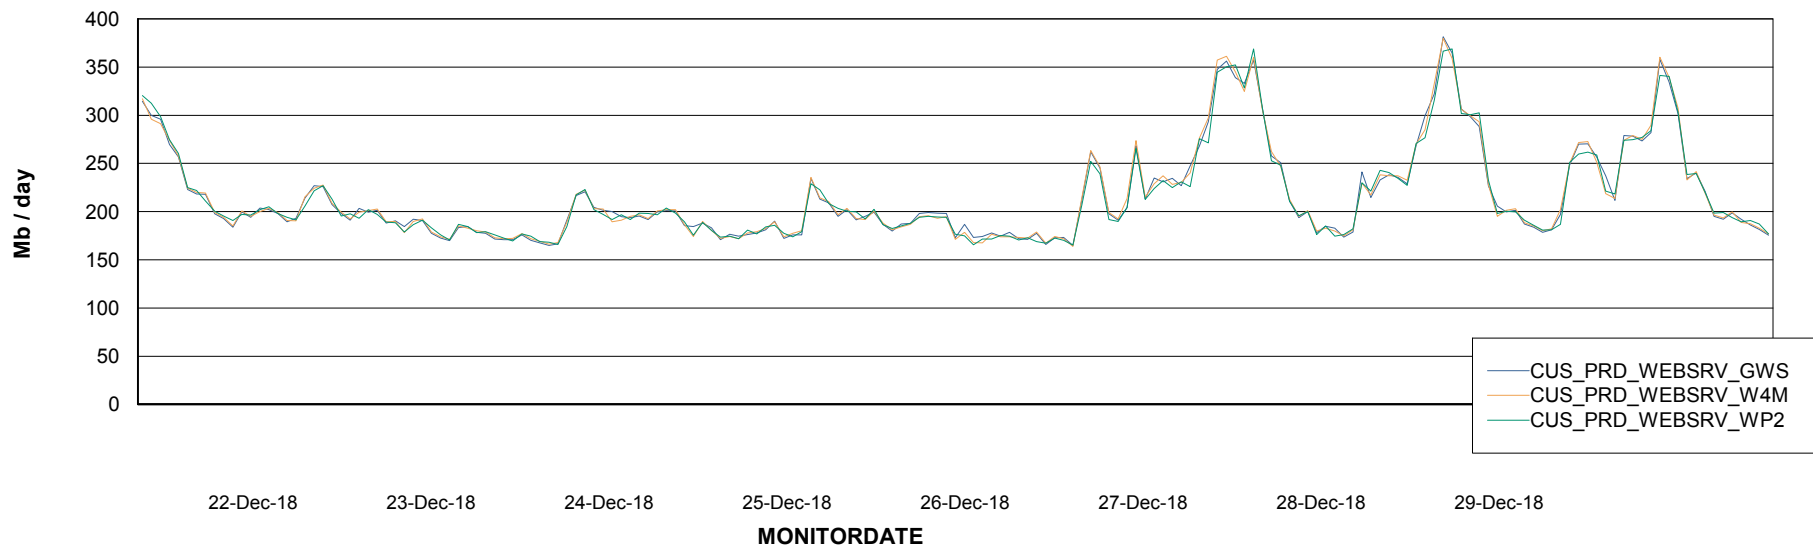

ABSSolute Web Component Services

Avg memory used per ReportServer Service

Weekly SLA Customer Report

Customer CUS Production
Database ID 84

ABSSolute Web Component Services

Avg memory used per ABS Web component