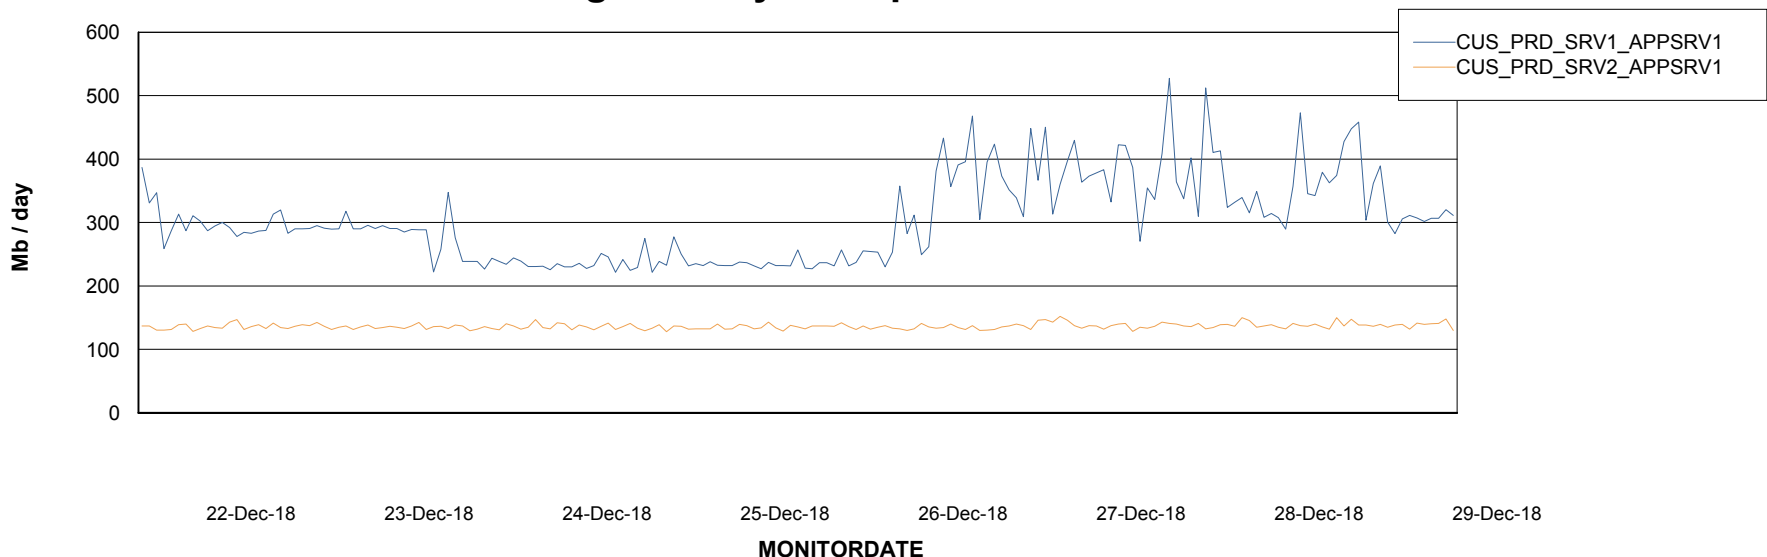

ABSSolute Application Server Services

Avg memory used per ABS Server Service