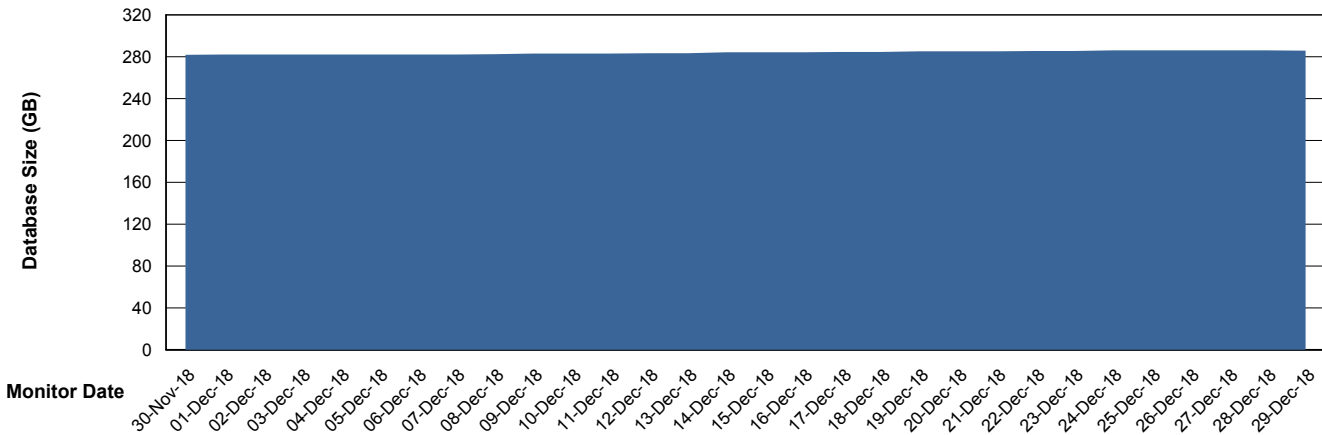

DATABASE SIZE CSCDB_Primary

Database growth over last month

Database Tablespace CSCDB_Primary

Date	Tablespace Name	Filesize (Gb)	Usedsize (Gb)	Percentage free
29-Dec-18	ABSDATA	131	101	23
	INDX	219	183	16
28-Dec-18	ABSDATA	131	101	23
	INDX	219	183	16
27-Dec-18	ABSDATA	131	101	23
	INDX	219	183	16
26-Dec-18	ABSDATA	131	101	23
	INDX	219	183	16
25-Dec-18	ABSDATA	131	101	23
	INDX	219	183	16
24-Dec-18	ABSDATA	131	101	23
	INDX	219	183	16
23-Dec-18	ABSDATA	131	101	23
	INDX	219	182	17