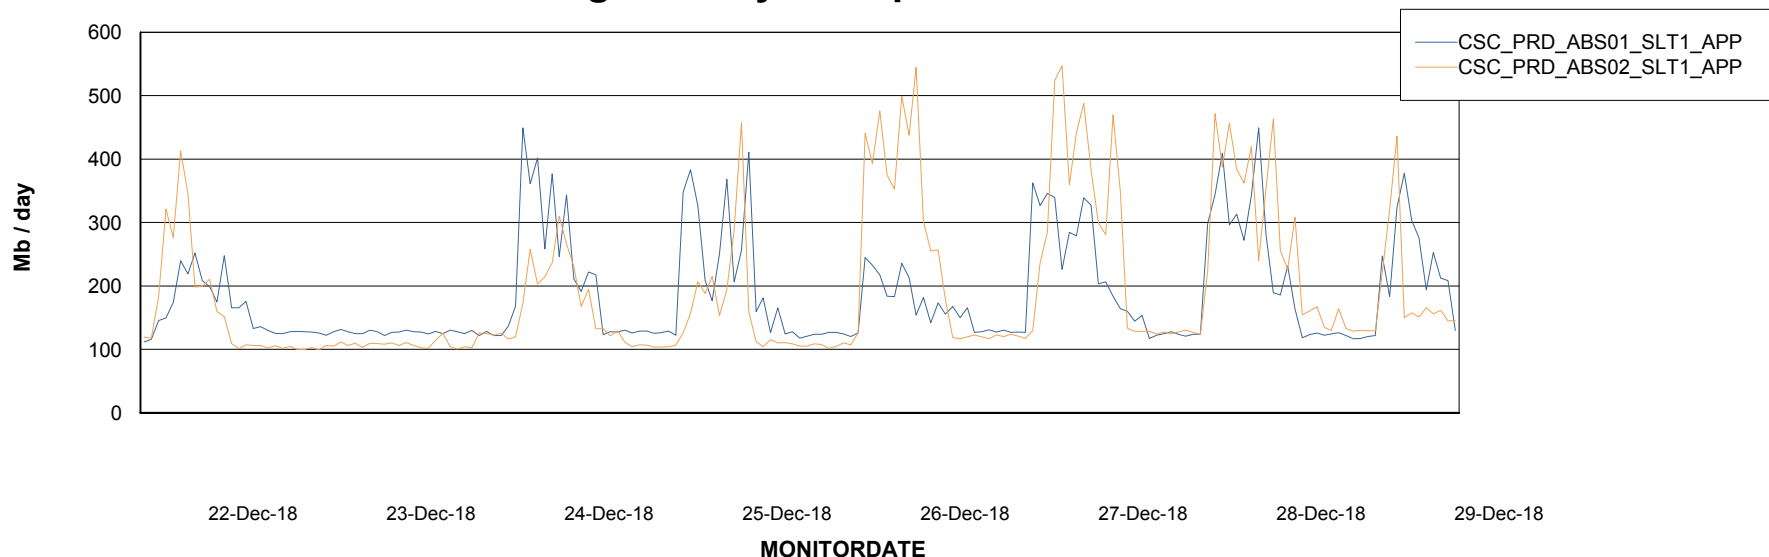

ABSSolute Application Server Services

Avg memory used per ABS Server Service