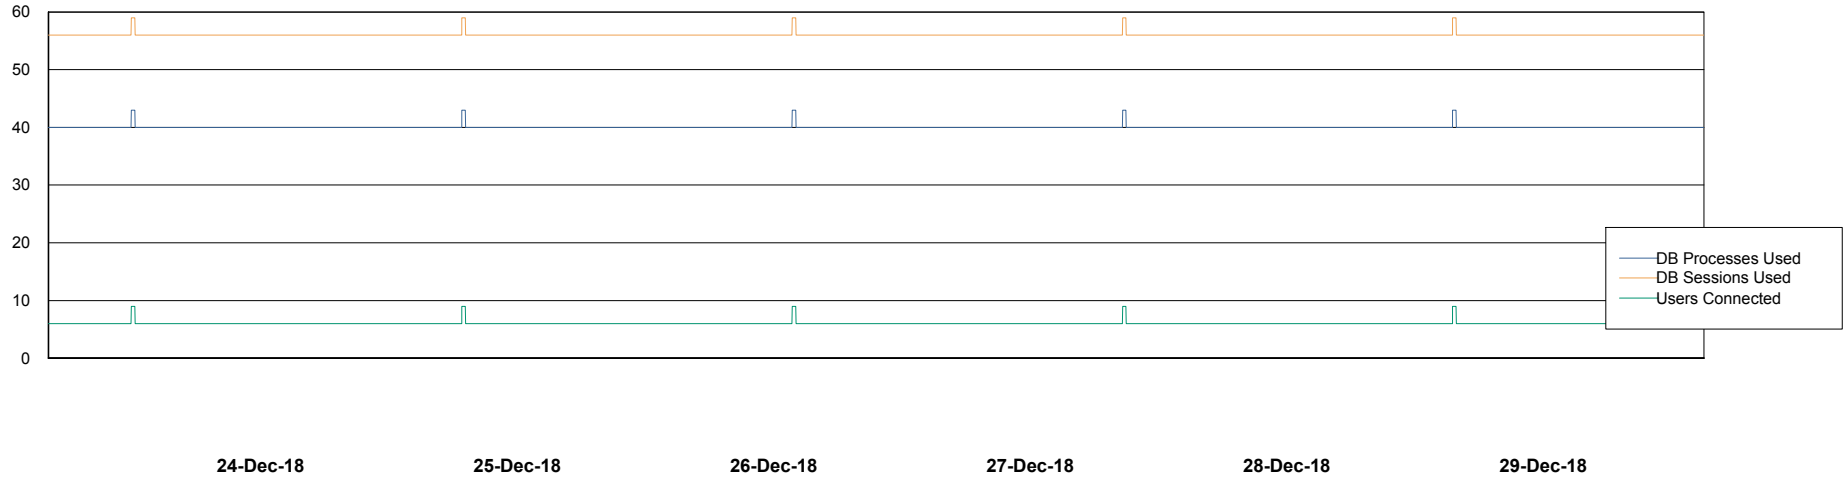

Database Performance CSCDB_Standby

DB Processes Max 500
DB Sessions Max 800