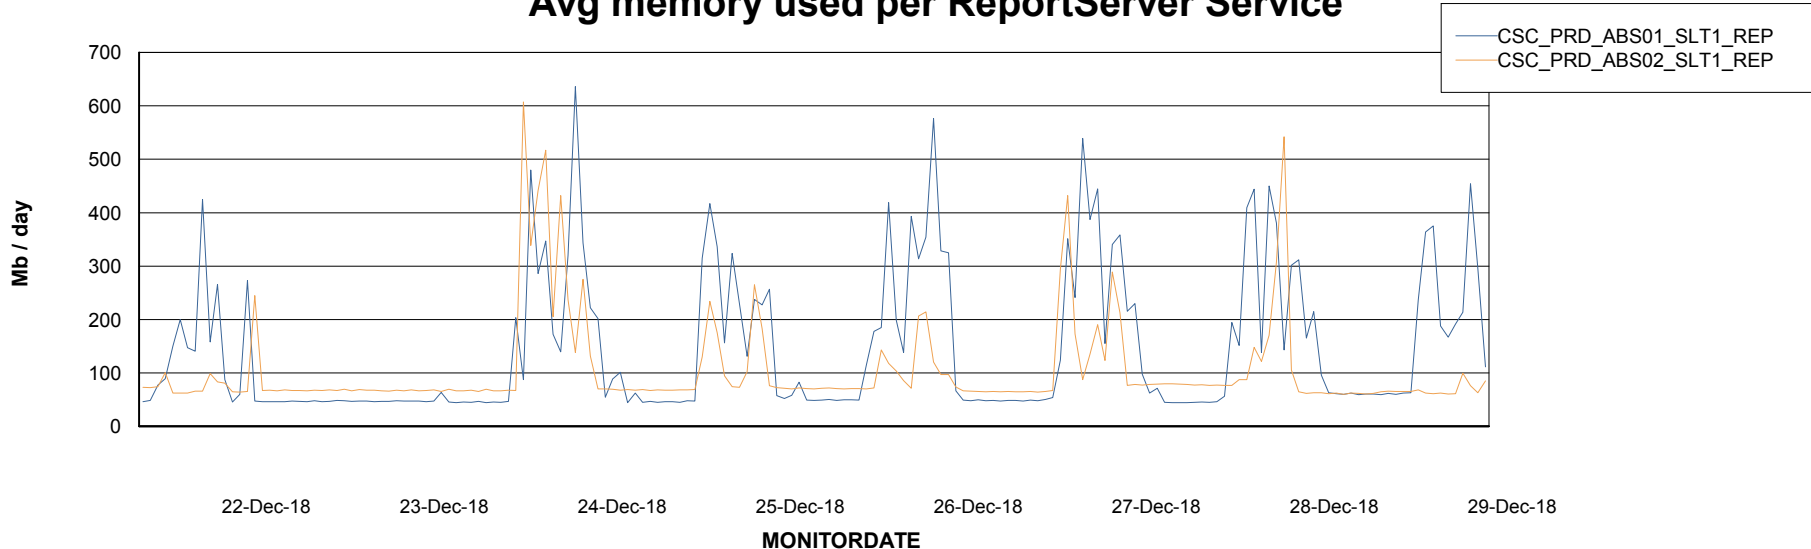

ABSSolute Application ReportServer Services

Avg memory used per ReportServer Service