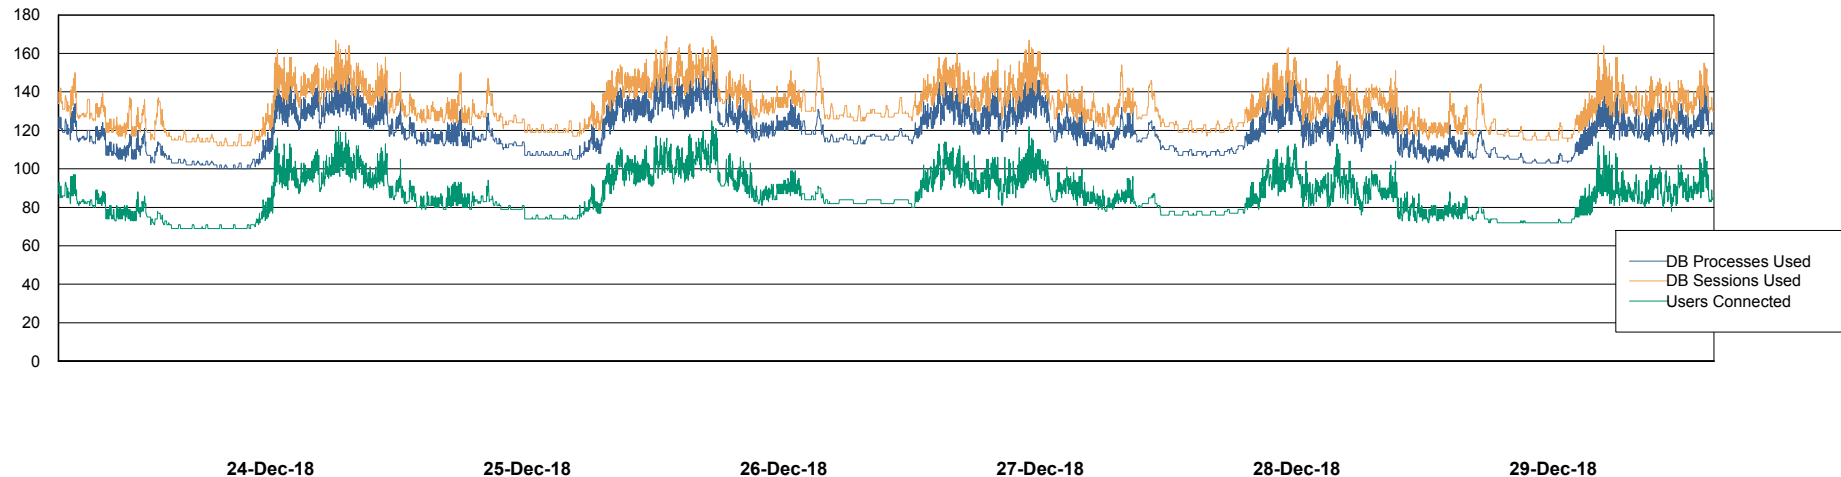

Database Performance CSCDB_Primary

DB Processes Max 500
DB Sessions Max 800