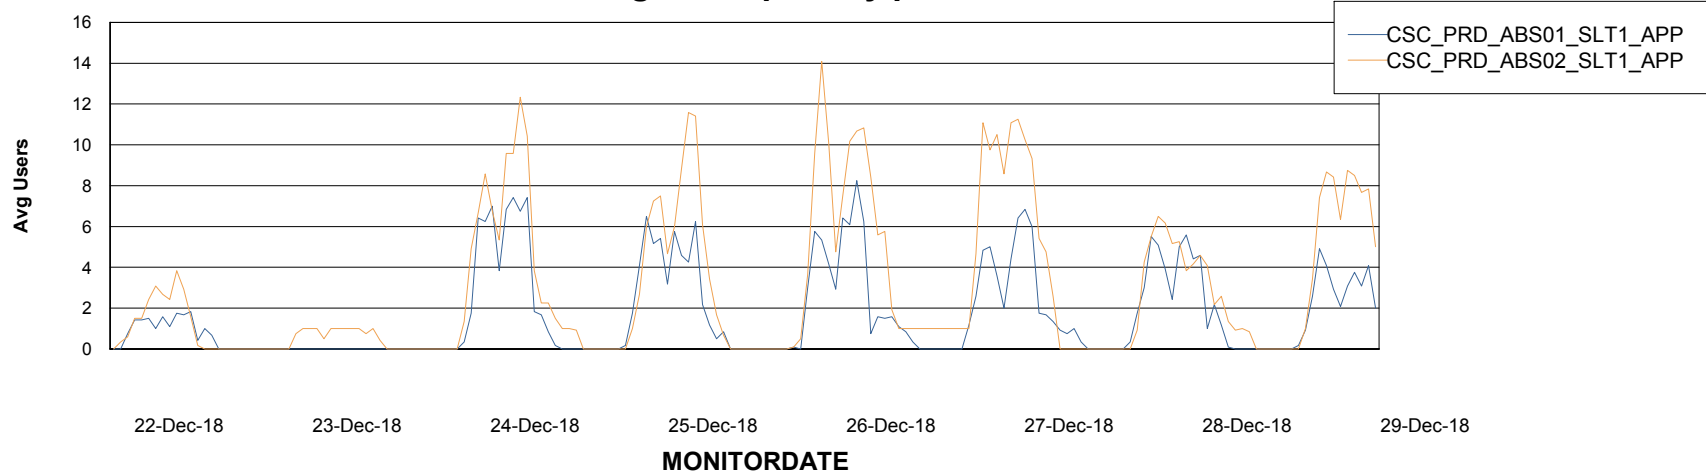

Avg users per day per ABS server