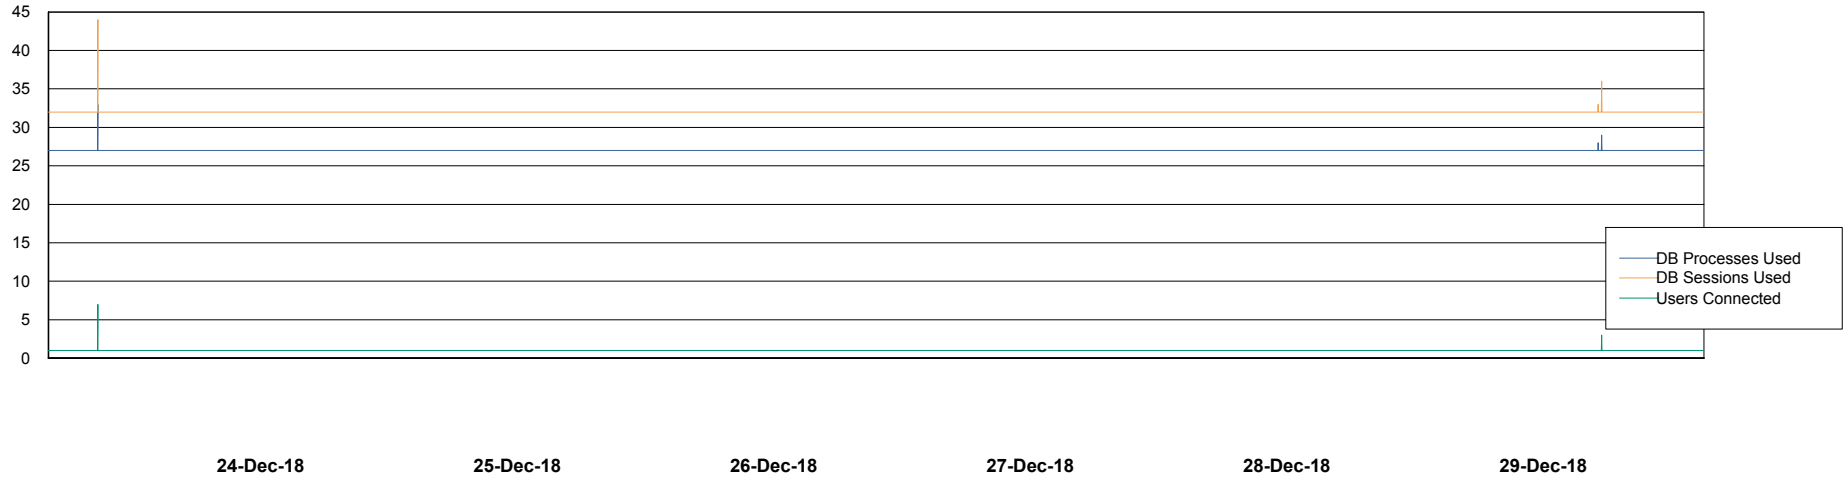

Weekly SLA Customer Report

Customer CIW Production
Database ID 45

Database Performance CIWDB_Production

Weekly SLA Customer Report

Customer CIW Production
Database ID 45

Database Performance CIWDB_Standby

Weekly SLA Customer Report

Customer CIW Production
 Database ID 45

DATABASE SIZE CIWDB_Production

Database growth over last month

Database Tablespace CIWDB_Production

Date	Tablespace Name	Filesize (Gb)	Usedsize (Gb)	Percentage free
29-Dec-18	ABSDATA	38	31	18
	INDX	5	3	40
28-Dec-18	ABSDATA	38	31	18
	INDX	5	3	40
27-Dec-18	ABSDATA	38	31	18
	INDX	5	3	40
26-Dec-18	ABSDATA	38	31	18
	INDX	5	3	40
25-Dec-18	ABSDATA	38	31	18
	INDX	5	3	40
24-Dec-18	ABSDATA	38	31	18
	INDX	5	3	40
23-Dec-18	ABSDATA	36	31	14
	INDX	5	3	40