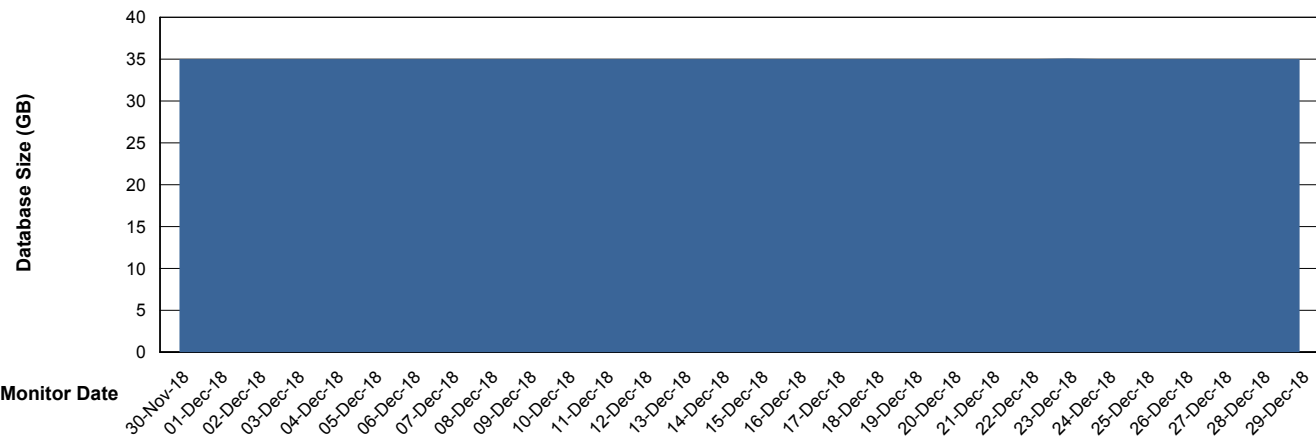

Weekly SLA Customer Report

Customer CIW Production
Database ID 45

Database Performance CIWDB_Production

Weekly SLA Customer Report

Customer CIW Production
Database ID 45

Database Performance CIWDB_Standby

Weekly SLA Customer Report

Customer CIW Production
 Database ID 45

DATABASE SIZE CIWDB_Production

Database growth over last month

Database Tablespace CIWDB_Production

Date	Tablespace Name	Filesize (Gb)	Usedsize (Gb)	Percentage free
29-Dec-18	ABSDATA	38	31	18
	INDX	5	3	40
28-Dec-18	ABSDATA	38	31	18
	INDX	5	3	40
27-Dec-18	ABSDATA	38	31	18
	INDX	5	3	40
26-Dec-18	ABSDATA	38	31	18
	INDX	5	3	40
25-Dec-18	ABSDATA	38	31	18
	INDX	5	3	40
24-Dec-18	ABSDATA	38	31	18
	INDX	5	3	40
23-Dec-18	ABSDATA	36	31	14
	INDX	5	3	40