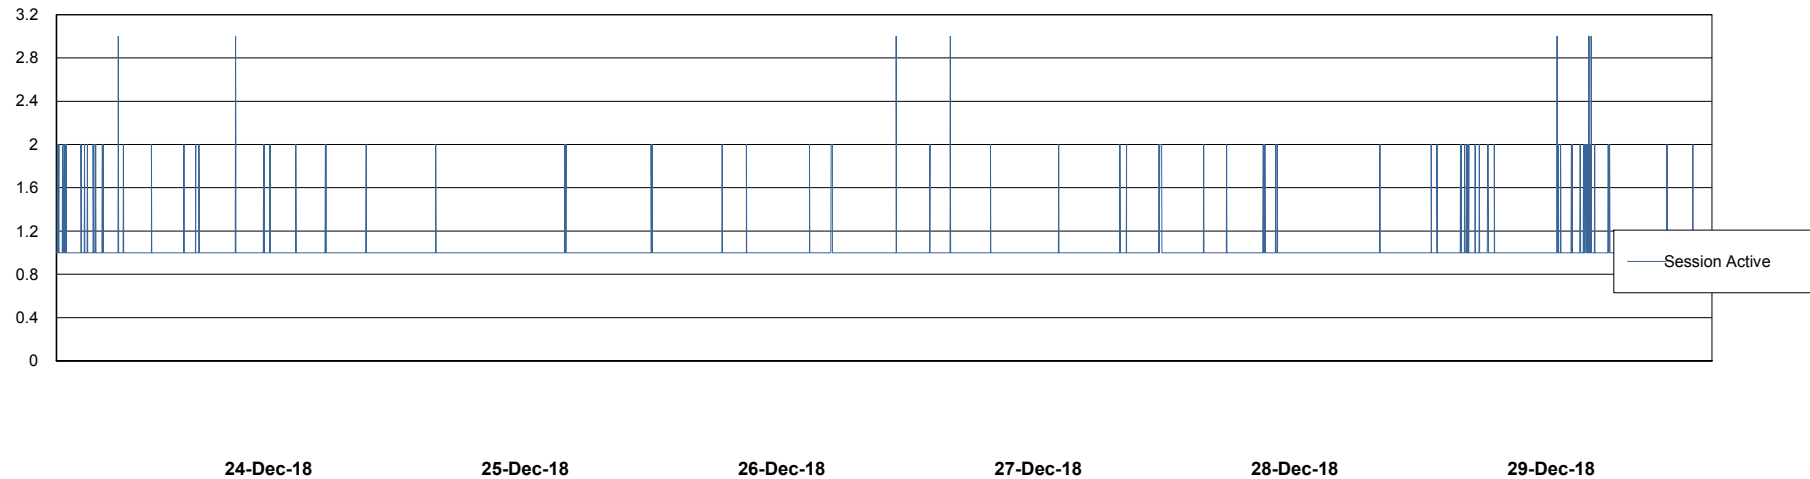

Weekly SLA Customer Report

Customer CIW Production
 Database ID 45

Harddisk Usage CIW_PRD_ORACLE1

	Free disk space on c: (%)	Total disk space on c: (Gb)	Free disk space on d: (%)	Total disk space on d: (Gb)	Free disk space on e: (%)	Total disk space on e: (Gb)
29-Dec-18	95	700	30	700	100	831
28-Dec-18	95	700	30	700	100	831
27-Dec-18	95	700	30	700	100	831
26-Dec-18	95	700	30	700	100	831
25-Dec-18	95	700	30	700	100	831
24-Dec-18	95	700	31	700	100	831
23-Dec-18	95	700	31	700	100	831

Harddisk Usage CIW_PRD_ORACLE2

	Free disk space on c: (%)	Total disk space on c: (Gb)	Free disk space on d: (%)	Total disk space on d: (Gb)	Free disk space on e: (%)	Total disk space on e: (Gb)
29-Dec-18	95	701	32	700	100	830
28-Dec-18	95	701	32	700	100	830
27-Dec-18	95	701	32	700	100	830
26-Dec-18	95	701	32	700	100	830
25-Dec-18	95	701	32	700	100	830
24-Dec-18	95	701	32	700	100	830
23-Dec-18	95	701	33	700	100	830

Weekly SLA Customer Report

Customer CIW Production
Database ID 45

Database Performance CIWDB_Production

Weekly SLA Customer Report

Customer CIW Production
Database ID 45

Database Performance CIWDB_Standby

Weekly SLA Customer Report