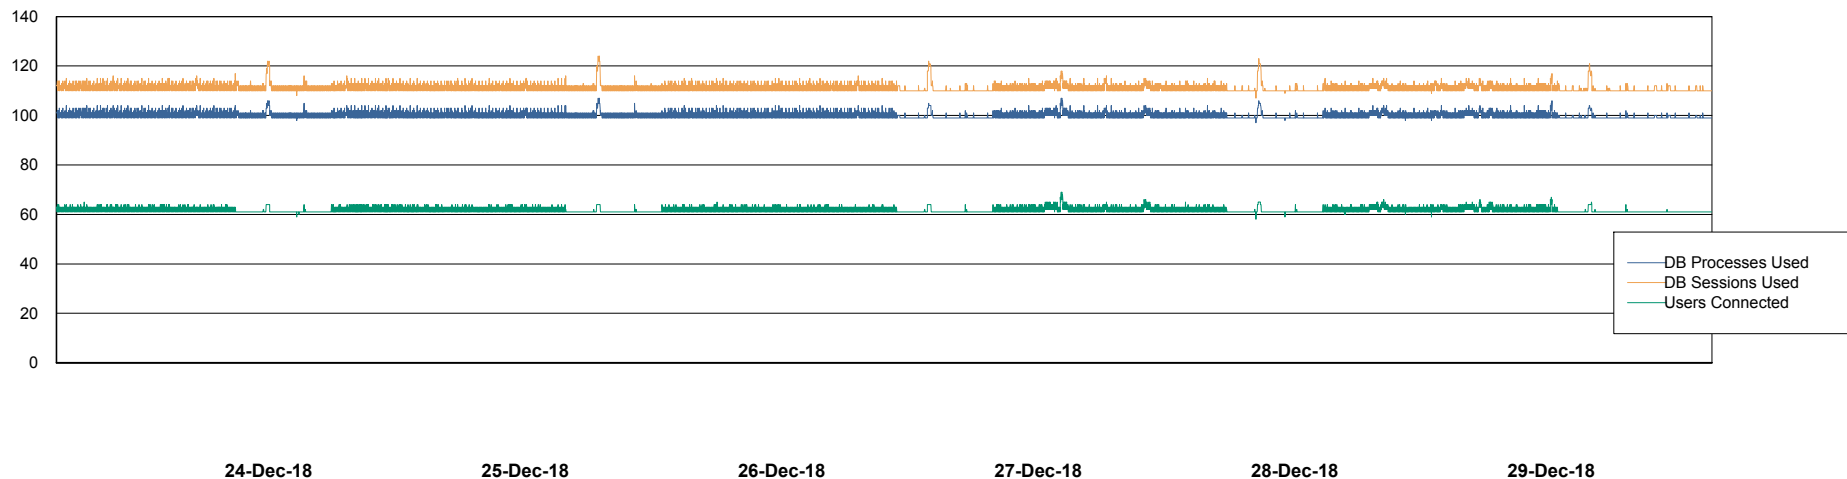

Harddisk Usage CIW_PRD_ORACLE2

	Free disk space on c: (%)	Total disk space on c: (Gb)	Free disk space on d: (%)	Total disk space on d: (Gb)	Free disk space on e: (%)	Total disk space on e: (Gb)
29-Dec-18	95	701	32	700	100	830
28-Dec-18	95	701	32	700	100	830
27-Dec-18	95	701	32	700	100	830
26-Dec-18	95	701	32	700	100	830
25-Dec-18	95	701	32	700	100	830
24-Dec-18	95	701	32	700	100	830
23-Dec-18	95	701	33	700	100	830

Weekly SLA Customer Report

Customer CIW Production
Database ID 45

Database Performance CIWDB_Production

Weekly SLA Customer Report

Customer CIW Production
Database ID 45

Database Performance CIWDB_Standby

Weekly SLA Customer Report