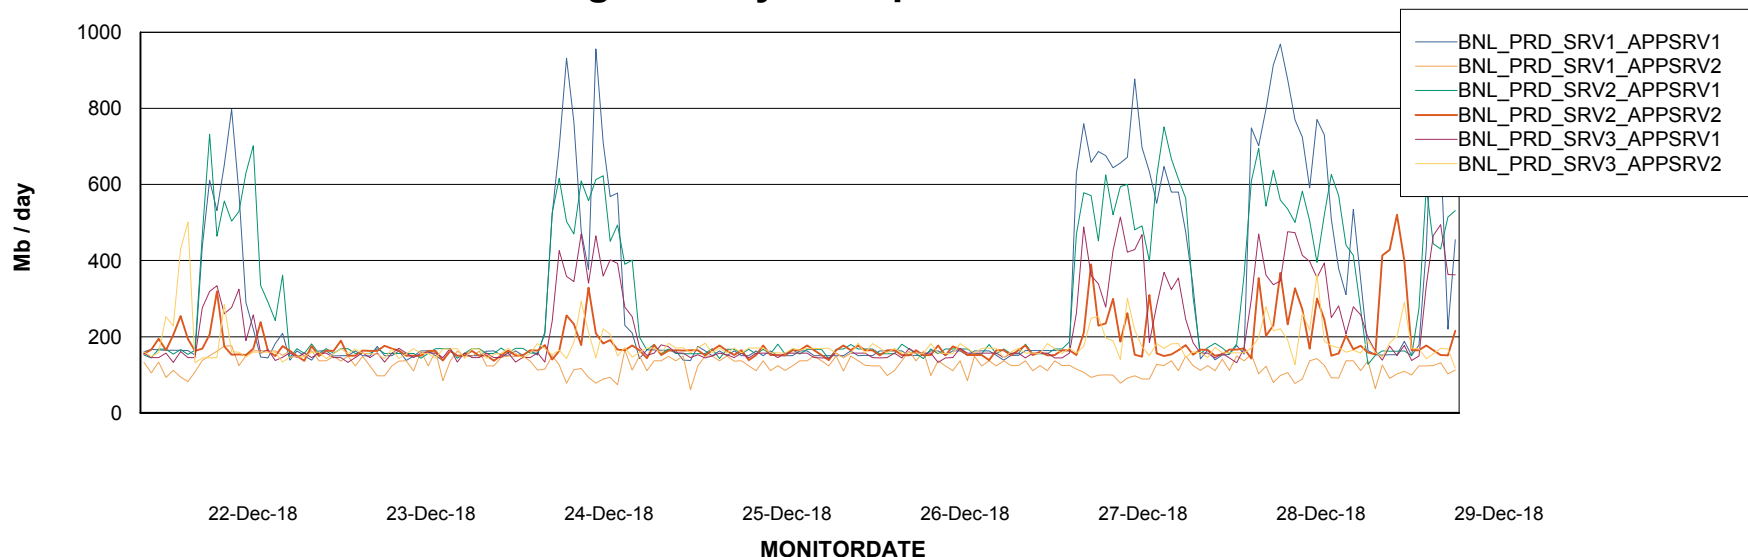

ABSSolute Application Server Services

Avg memory used per ABS Server Service