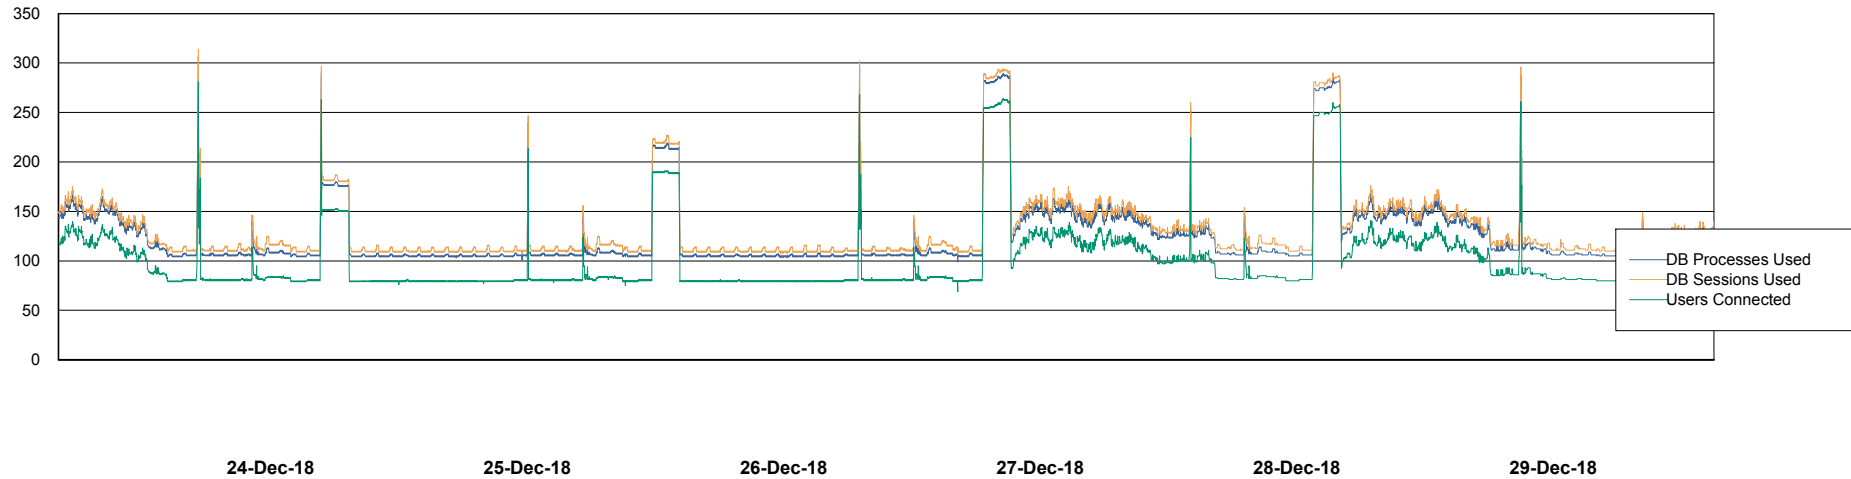

Database Performance BNLDB_Production

DB Processes Max 700
DB Sessions Max 1,072