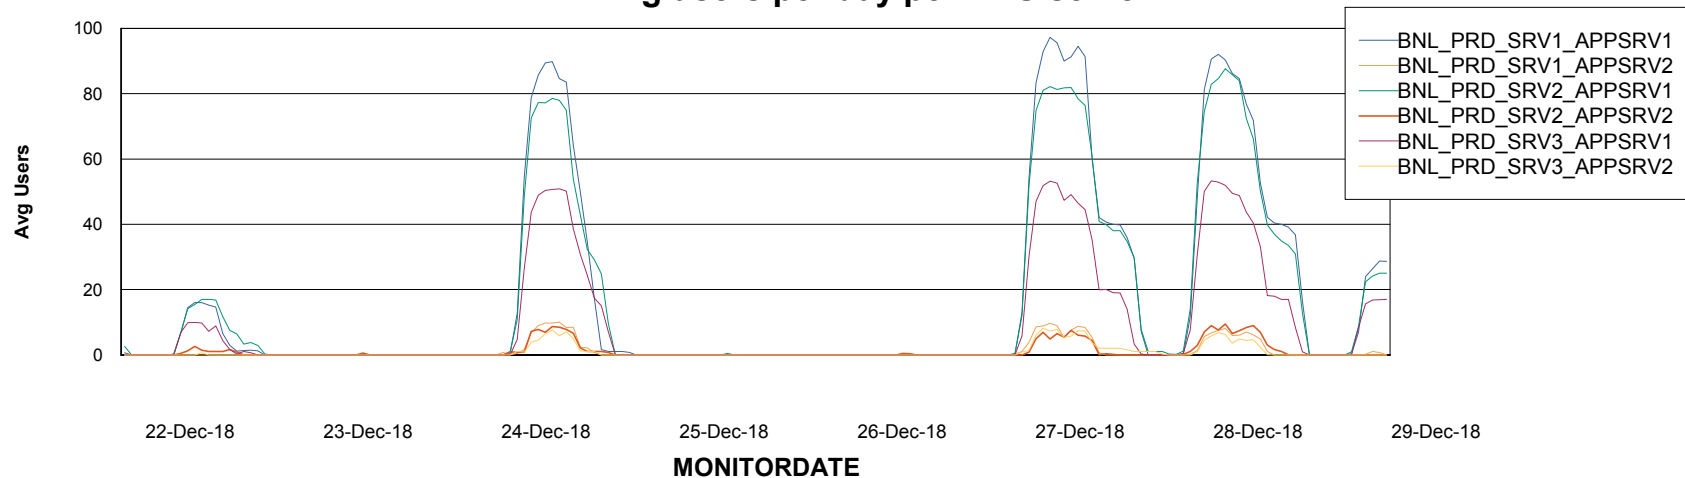

Avg users per day per ABS server