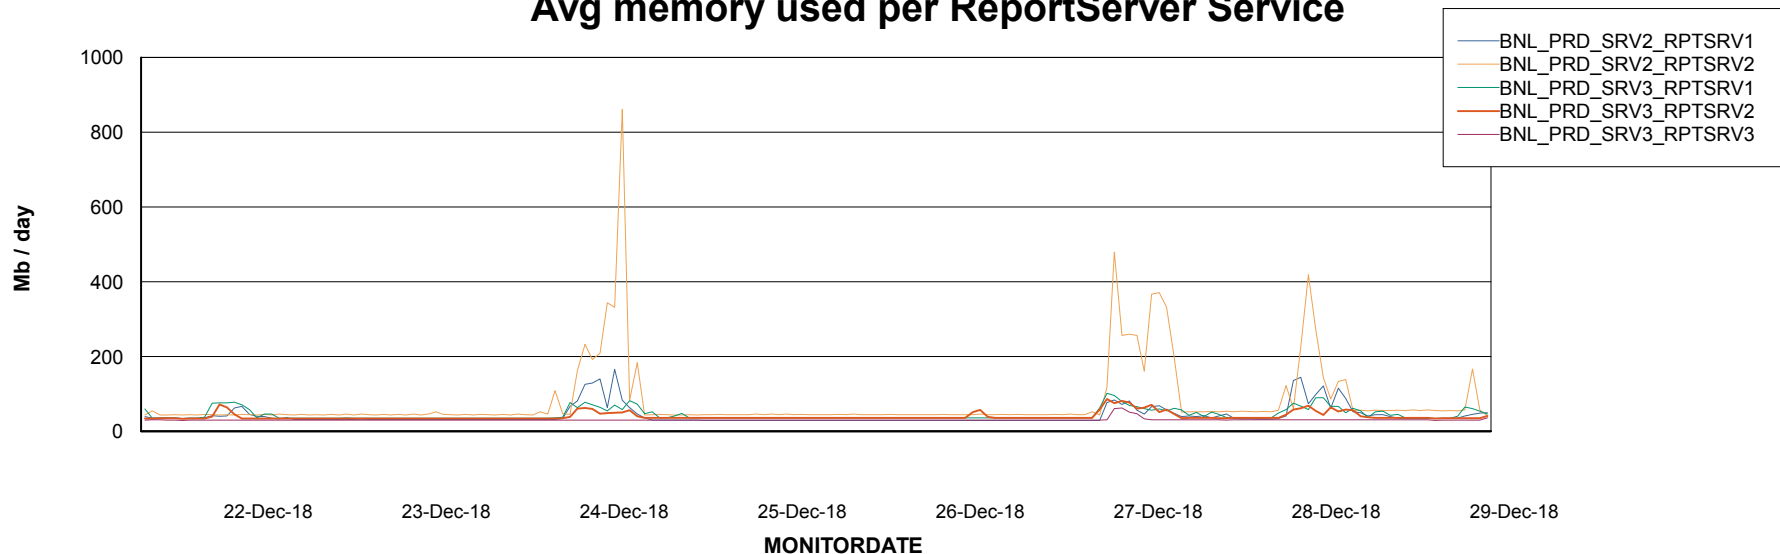

ABSSolute Web Component Services

Avg memory used per ReportServer Service