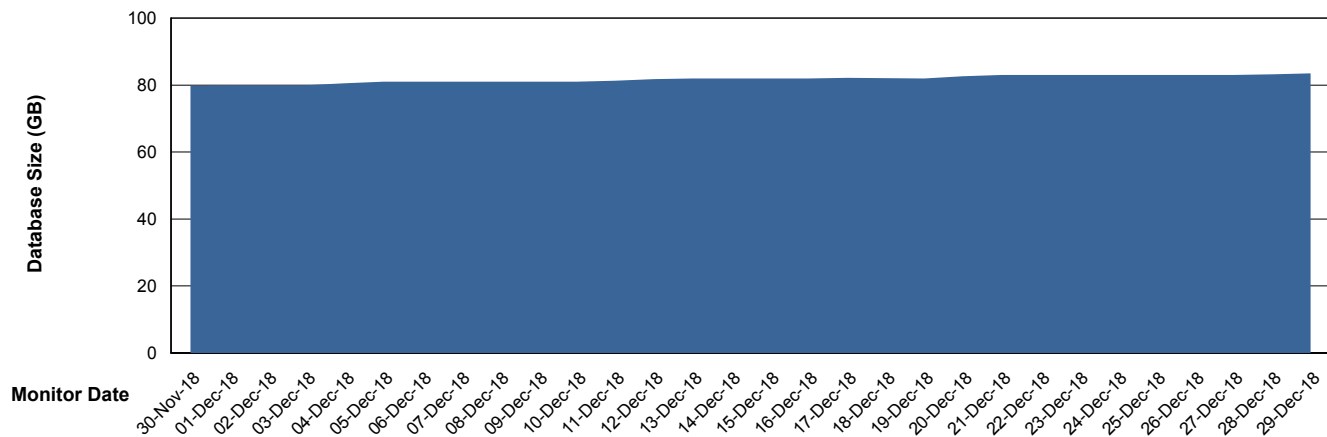

Customer BGG_Production
Database ID 58

DATABASE SIZE BGGDB_BI

Database growth over last month

DATABASE SIZE BGGDB_Production

Database growth over last month

Weekly SLA Customer Report

Customer BGG_Production
 Database ID 58

Database Tablespace BGGDB_BI

Date	Tablespace Name	Filesize (Gb)	Usedsize (Gb)	Percentage free
29-Dec-18	ABSDATA	18	14	22
	INDX	20	15	25
28-Dec-18	ABSDATA	18	15	17
	INDX	20	15	25
27-Dec-18	ABSDATA	18	14	22
	INDX	20	15	25
26-Dec-18	ABSDATA	18	14	22
	INDX	20	15	25
25-Dec-18	ABSDATA	18	14	22
	INDX	20	15	25
24-Dec-18	ABSDATA	18	14	22
	INDX	20	15	25
23-Dec-18	ABSDATA	18	14	22
	INDX	20	15	25