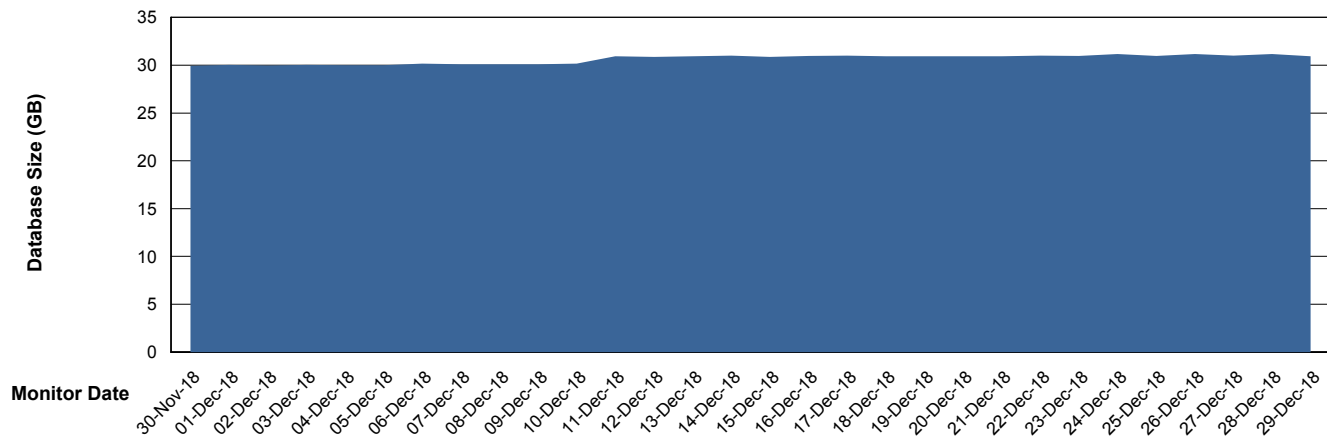

DATABASE SIZE BGGDB_BI

Database growth over last month