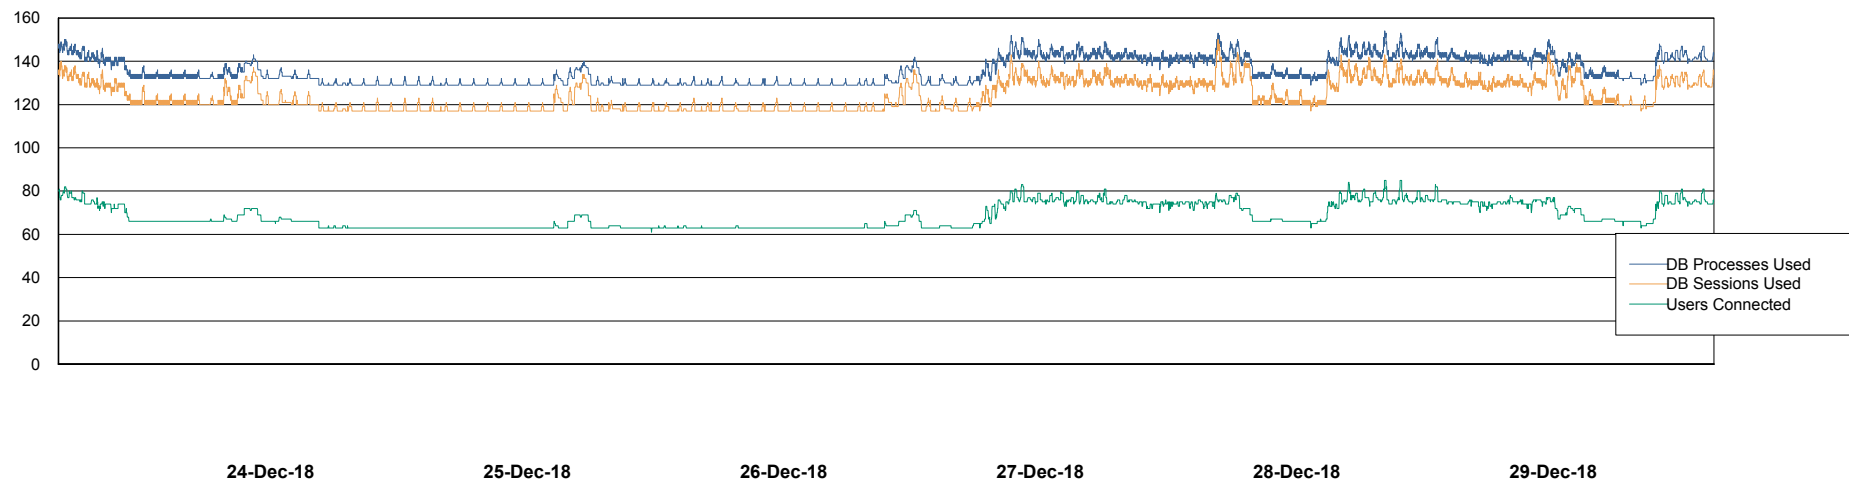

Database Performance BGGDB_Production