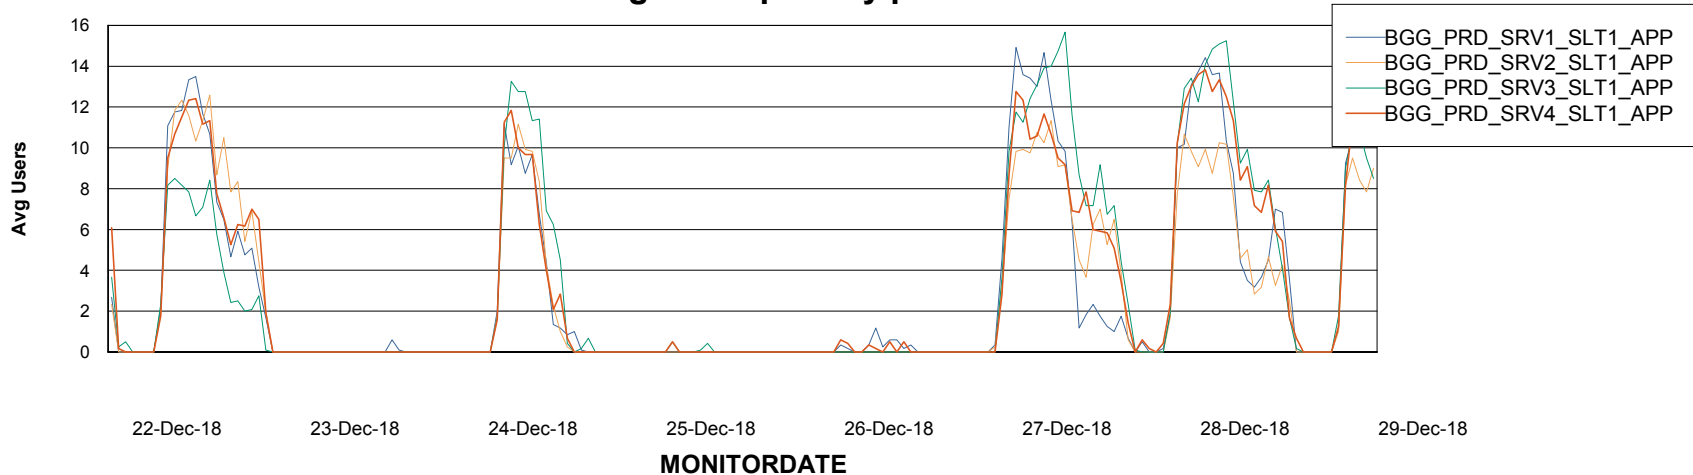

Avg users per day per ABS server