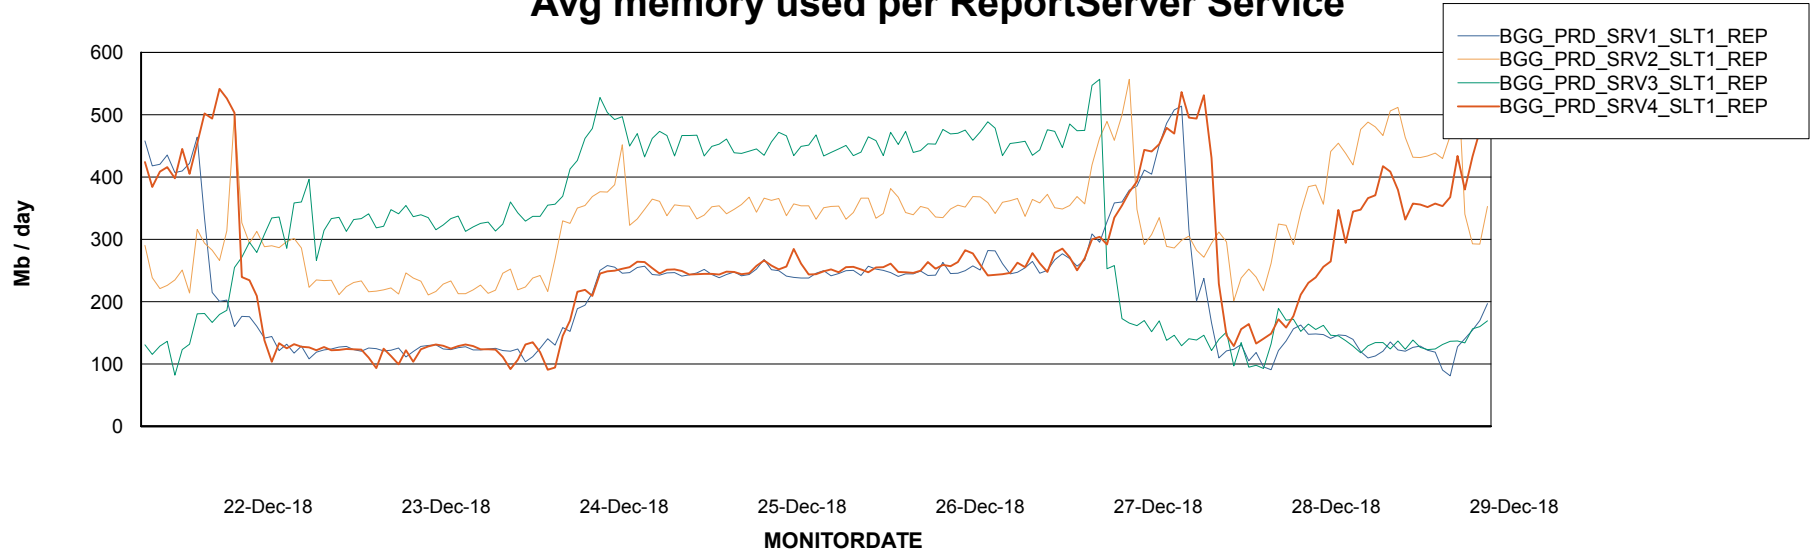

Avg memory used per ABS Server Service

Avg users per day per ABS server

Weekly SLA Customer Report

Customer BGG_Production
Database ID 58

ABSSolute Application ReportServer Services

Avg memory used per ReportServer Service