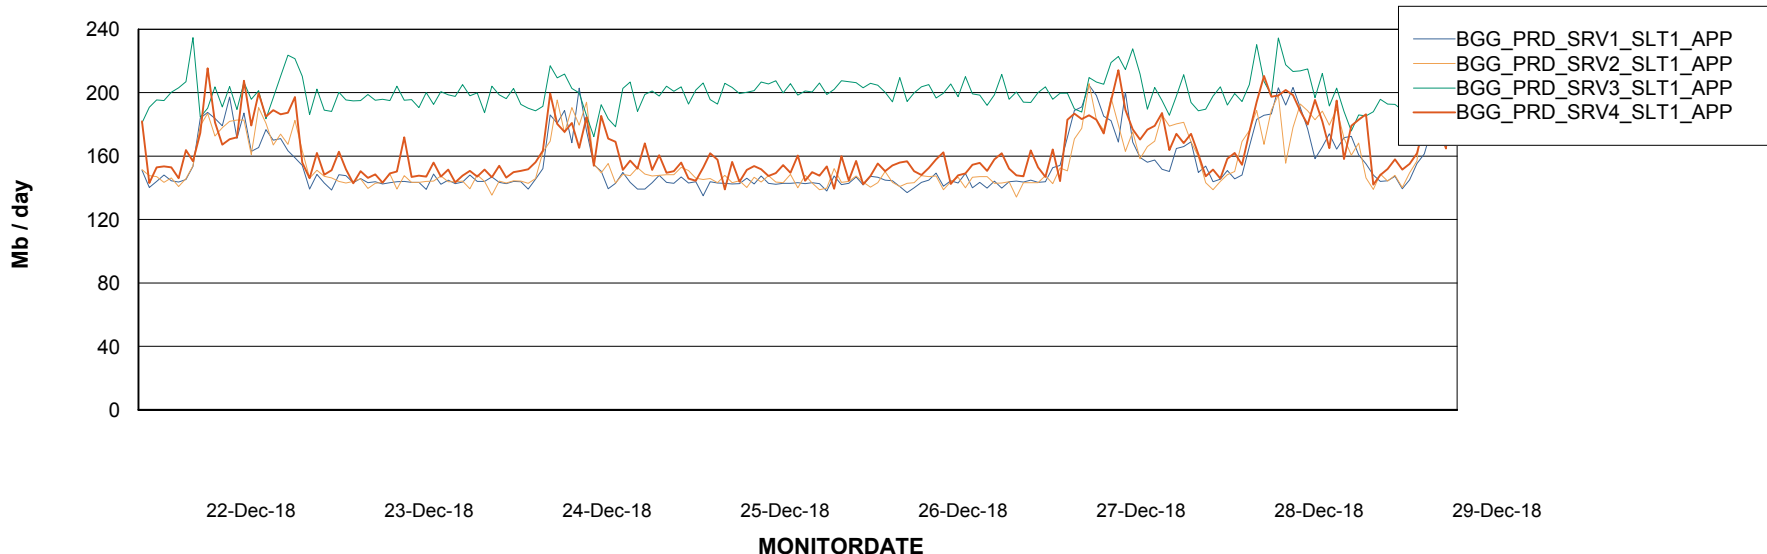

ABSSolute Application Server Services

Avg memory used per ABS Server Service