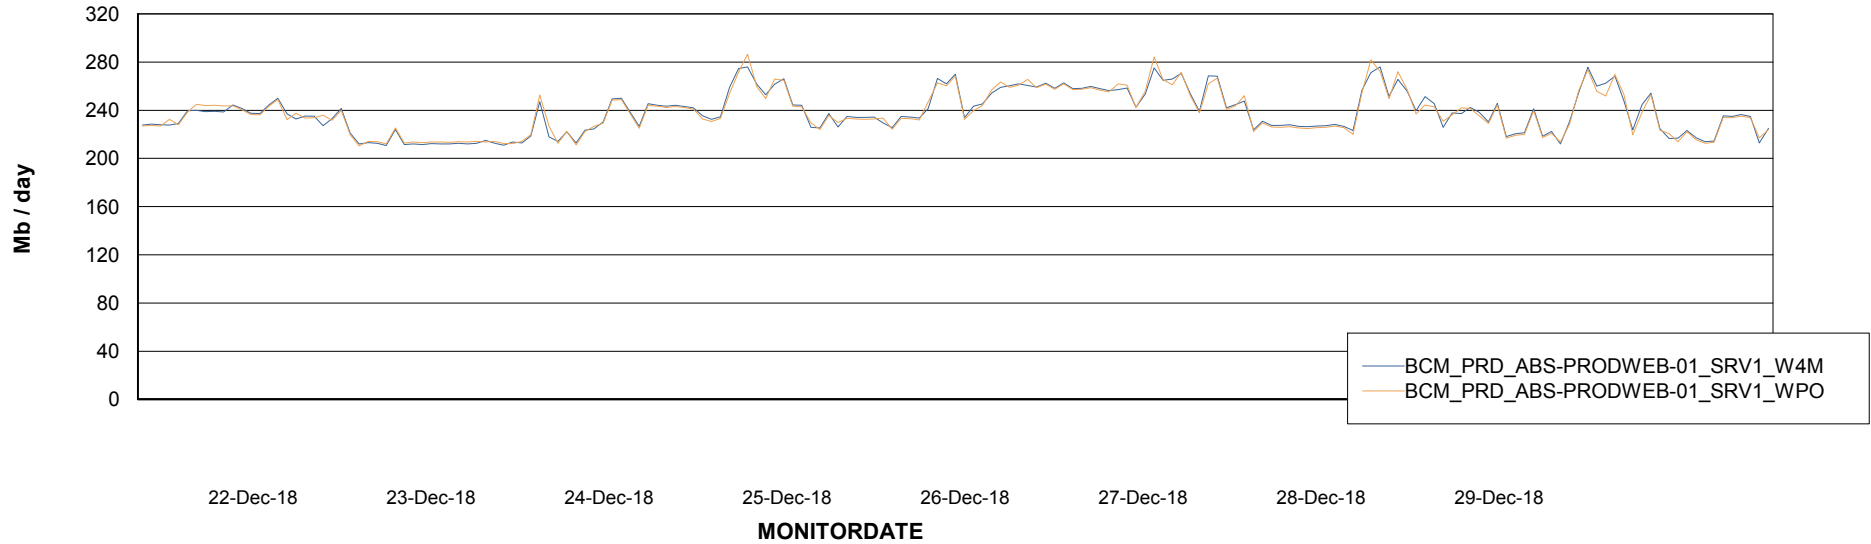

ABSolute Web Component Services

Avg memory used per ABS Web component