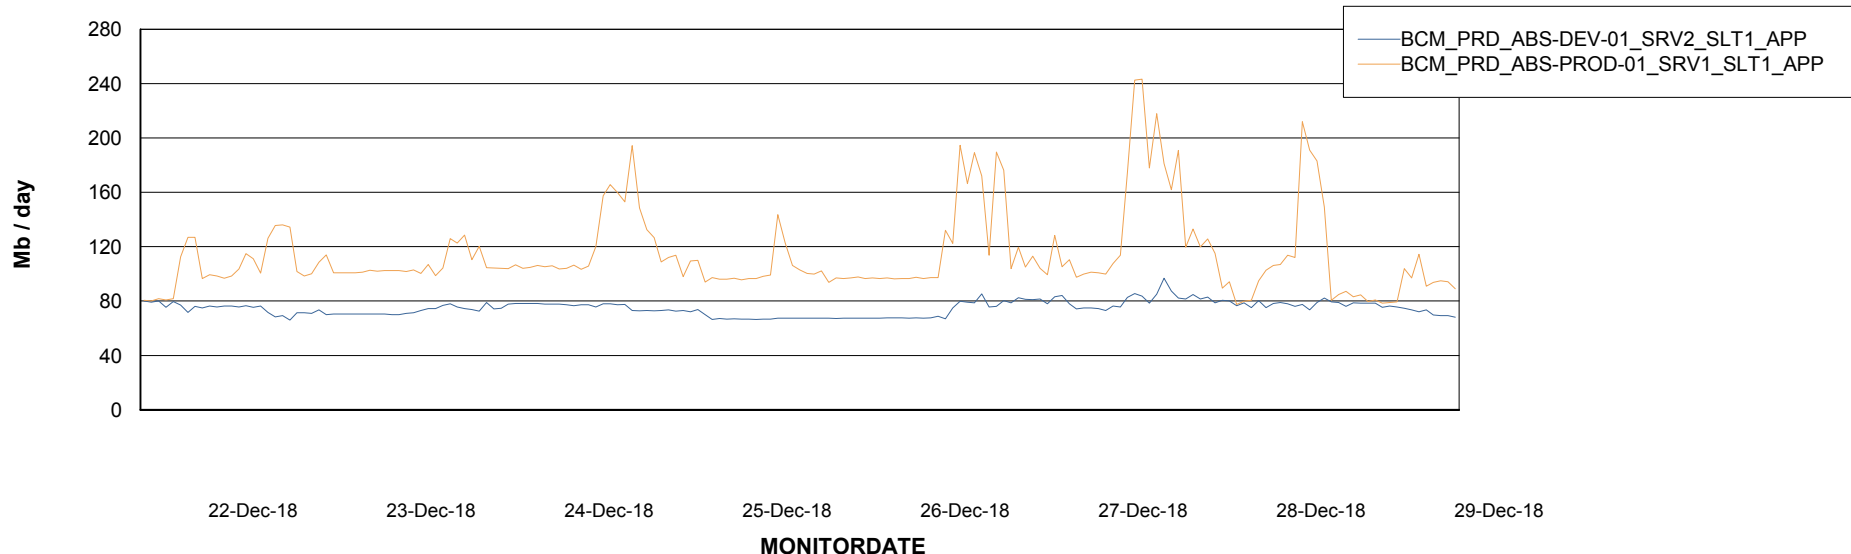

ABSSolute Application Server Services

Avg memory used per ABS Server Service