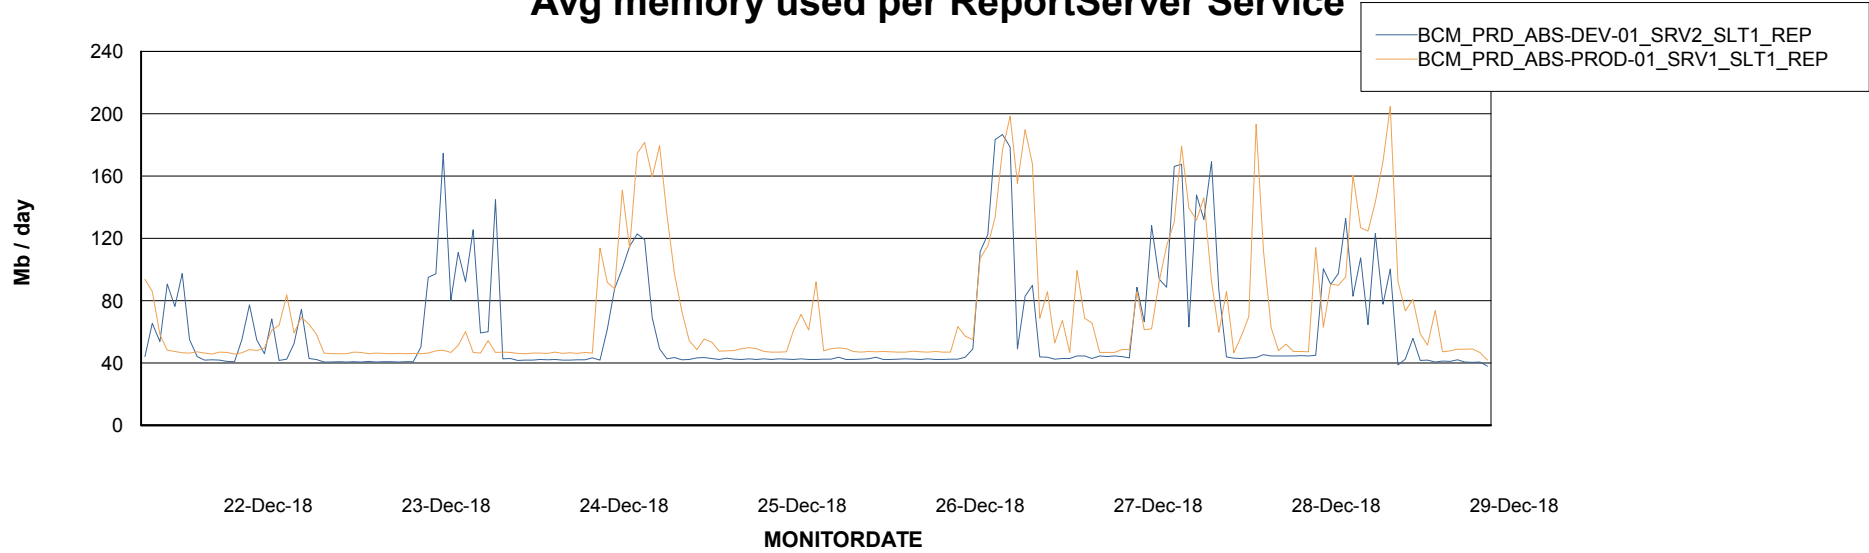

ABSSolute Application ReportServer Services

Avg memory used per ReportServer Service