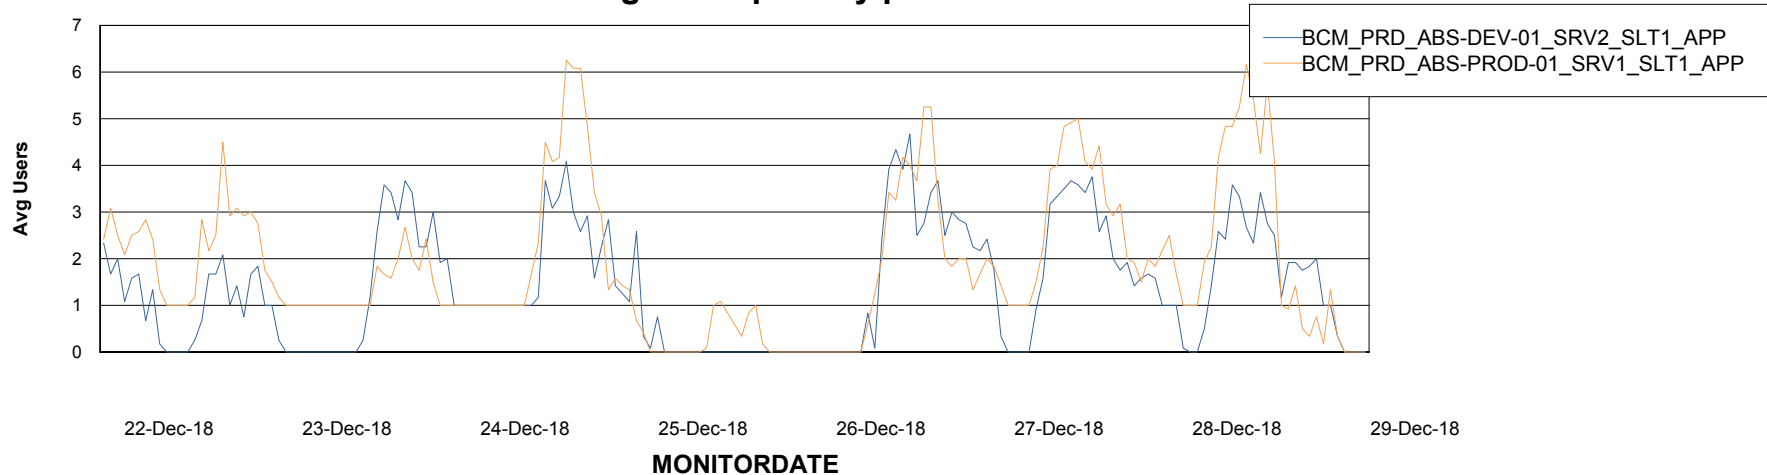

Avg users per day per ABS server