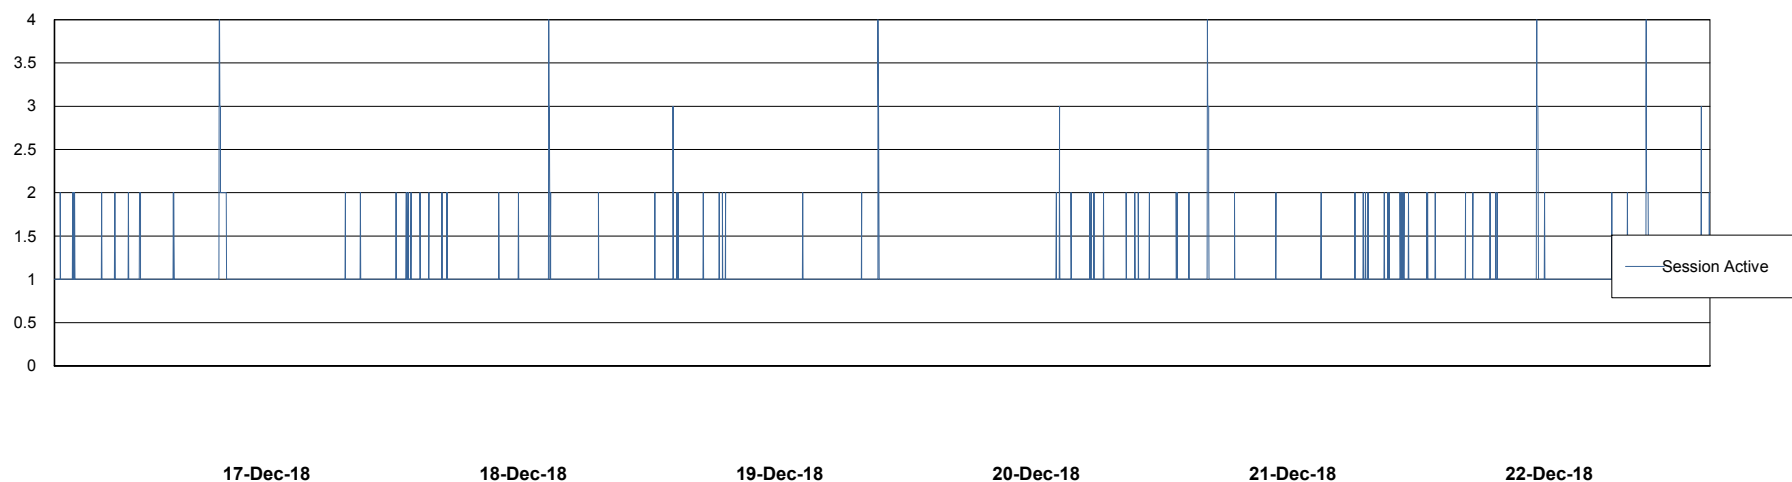

Weekly SLA Customer Report

Customer WBL_Production
Database ID 40

Harddisk Usage WBL_PRD_ORACLE1

	Free disk space on c: (%)	Total disk space on c: (Gb)	Free disk space on d: (%)	Total disk space on d: (Gb)	Free disk space on e: (%)	Total disk space on e: (Gb)	Free disk space on f: (%)	Total disk space on f: (Gb)
22-Dec-18	71	120	78	200	93	200	92	100
21-Dec-18	71	120	79	200	93	200	93	100
20-Dec-18	72	120	79	200	93	200	93	100
19-Dec-18	72	120	79	200	93	200	94	100
18-Dec-18	72	120	79	200	93	200	94	100
17-Dec-18	72	120	79	200	93	200	94	100
16-Dec-18	72	120	79	200	93	200	94	100

Harddisk Usage WBL_PRD_ORACLE2

	Free disk space on c: (%)	Total disk space on c: (Gb)	Free disk space on d: (%)	Total disk space on d: (Gb)	Free disk space on e: (%)	Total disk space on e: (Gb)	Free disk space on f: (%)	Total disk space on f: (Gb)
22-Dec-18	74	120	90	200	89	200	96	200
21-Dec-18	74	120	90	200	89	200	96	200
20-Dec-18	74	120	90	200	89	200	96	200
19-Dec-18	74	120	90	200	89	200	96	200
18-Dec-18	74	120	90	200	89	200	97	200
17-Dec-18	74	120	90	200	89	200	97	200
16-Dec-18	74	120	90	200	89	200	97	200

Weekly SLA Customer Report

Customer WBL_Production
Database ID 40

Database Performance WBLDB_Production

DB Processes Max 500
DB Sessions Max 772

Weekly SLA Customer Report

Customer WBL_Production
Database ID 40