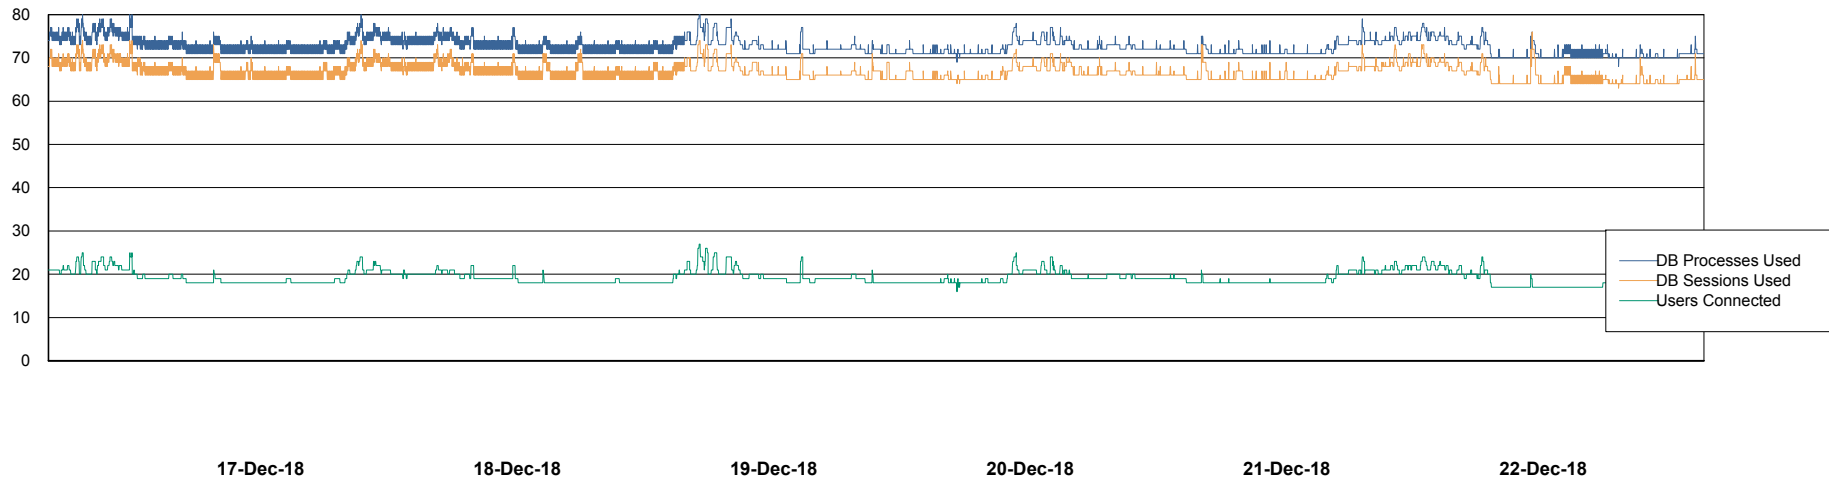

Harddisk Usage WBL_PRD_ORACLE2

	Free disk space on c: (%)	Total disk space on c: (Gb)	Free disk space on d: (%)	Total disk space on d: (Gb)	Free disk space on e: (%)	Total disk space on e: (Gb)	Free disk space on f: (%)	Total disk space on f: (Gb)
22-Dec-18	74	120	90	200	89	200	96	200
21-Dec-18	74	120	90	200	89	200	96	200
20-Dec-18	74	120	90	200	89	200	96	200
19-Dec-18	74	120	90	200	89	200	96	200
18-Dec-18	74	120	90	200	89	200	97	200
17-Dec-18	74	120	90	200	89	200	97	200
16-Dec-18	74	120	90	200	89	200	97	200

Weekly SLA Customer Report

Customer WBL_Production
Database ID 40

Database Performance WBLDB_Production

DB Processes Max 500
DB Sessions Max 772

Weekly SLA Customer Report

Customer WBL_Production
Database ID 40