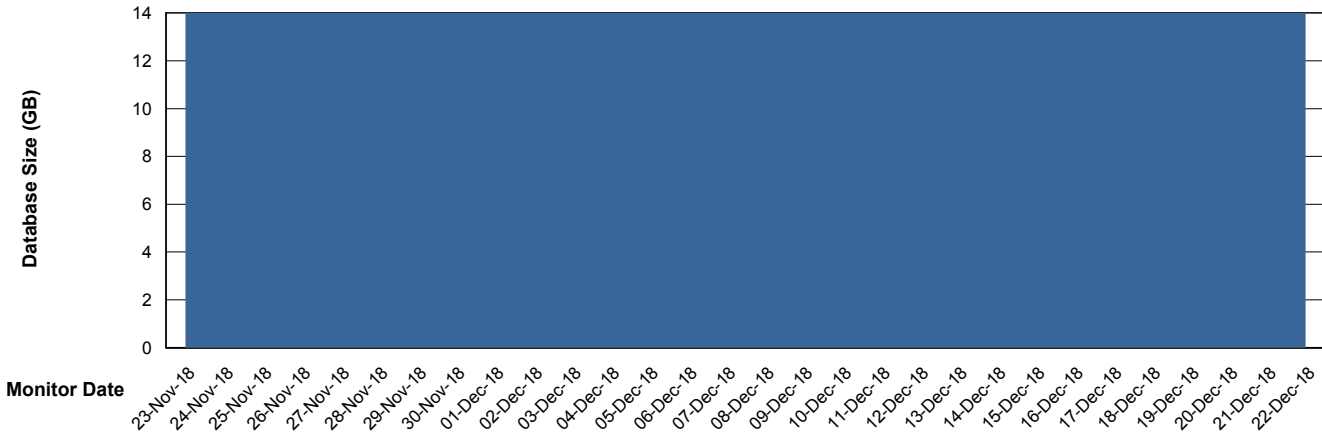

Database Performance WBLDB_Standby

DB Processes Max 500
DB Sessions Max 772

Weekly SLA Customer Report

Customer WBL_Production
 Database ID 40

DATABASE SIZE WBLDB_Production

Database growth over last month

Database Tablespace WBLDB_Production

Date	Tablespace Name	Filesize (Gb)	Usedsize (Gb)	Percentage free
22-Dec-18	ABSDATA	6	5	17
	INDX	9	7	22
21-Dec-18	ABSDATA	6	5	17
	INDX	9	7	22
20-Dec-18	ABSDATA	6	5	17
	INDX	9	7	22
19-Dec-18	ABSDATA	6	5	17
	INDX	9	7	22
18-Dec-18	ABSDATA	6	5	17
	INDX	9	7	22
17-Dec-18	ABSDATA	6	5	17
	INDX	9	7	22
16-Dec-18	ABSDATA	6	5	17
	INDX	9	7	22