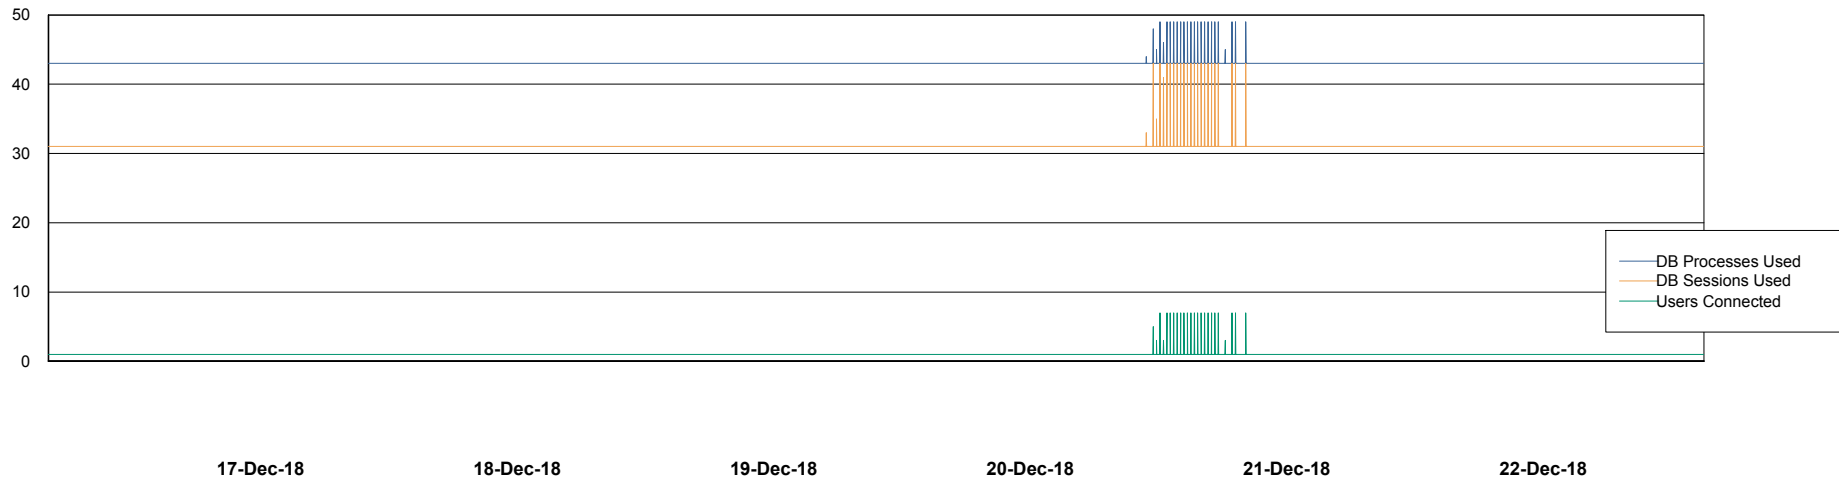

Weekly SLA Customer Report

Customer WBL_Production
Database ID 40

Database Performance WBLDB_Production

DB Processes Max 500
DB Sessions Max 772

Weekly SLA Customer Report

Customer WBL_Production
Database ID 40

Database Performance WBLDB_Standby

DB Processes Max 500
DB Sessions Max 772

Weekly SLA Customer Report

Customer WBL_Production
 Database ID 40

DATABASE SIZE WBLDB_Production

Database growth over last month

Database Tablespace WBLDB_Production

Date	Tablespace Name	Filesize (Gb)	Usedsize (Gb)	Percentage free
22-Dec-18	ABSDATA	6	5	17
	INDX	9	7	22
21-Dec-18	ABSDATA	6	5	17
	INDX	9	7	22
20-Dec-18	ABSDATA	6	5	17
	INDX	9	7	22
19-Dec-18	ABSDATA	6	5	17
	INDX	9	7	22
18-Dec-18	ABSDATA	6	5	17
	INDX	9	7	22
17-Dec-18	ABSDATA	6	5	17
	INDX	9	7	22
16-Dec-18	ABSDATA	6	5	17
	INDX	9	7	22