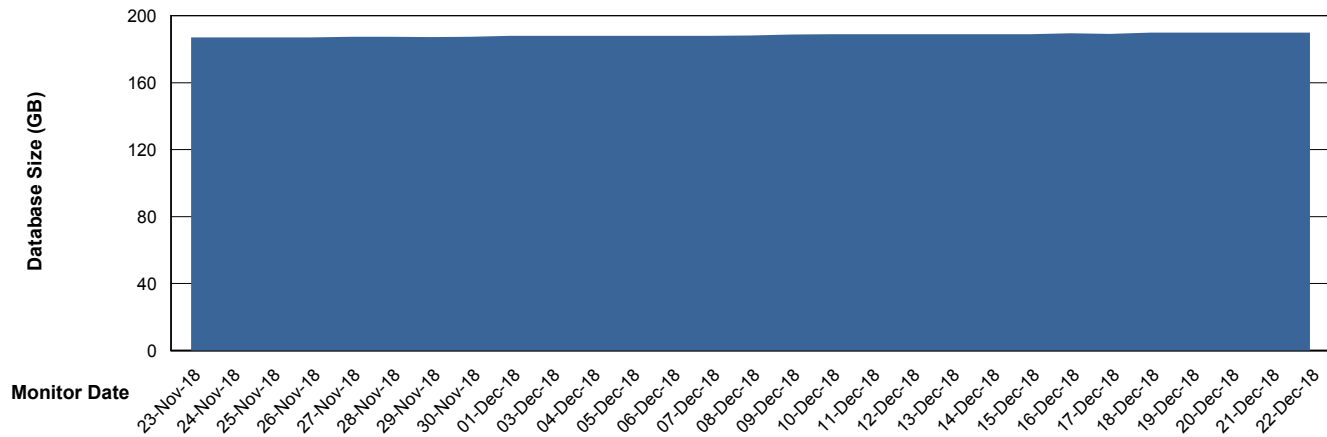

Weekly SLA Customer Report

Customer VOS_Production
Database ID 68

DATABASE SIZE VOSBIDB_Production

Database growth over last month

DATABASE SIZE VOSDB_Production

Database growth over last month

Weekly SLA Customer Report

Customer VOS_Production
 Database ID 68

Database Tablespace VOSBIDB_Production

Date	Tablespace Name	Filesize (Gb)	Usedsize (Gb)	Percentage free
22-Dec-18	ABSDATA	36	30	17
	INDX	50	44	12
21-Dec-18	ABSDATA	36	30	17
	INDX	50	43	14
20-Dec-18	ABSDATA	36	30	17
	INDX	50	43	14
19-Dec-18	ABSDATA	36	30	17
	INDX	50	43	14
18-Dec-18	ABSDATA	36	30	17
	INDX	50	43	14
17-Dec-18	ABSDATA	36	30	17
	INDX	50	43	14
16-Dec-18	ABSDATA	36	30	17
	INDX	50	43	14