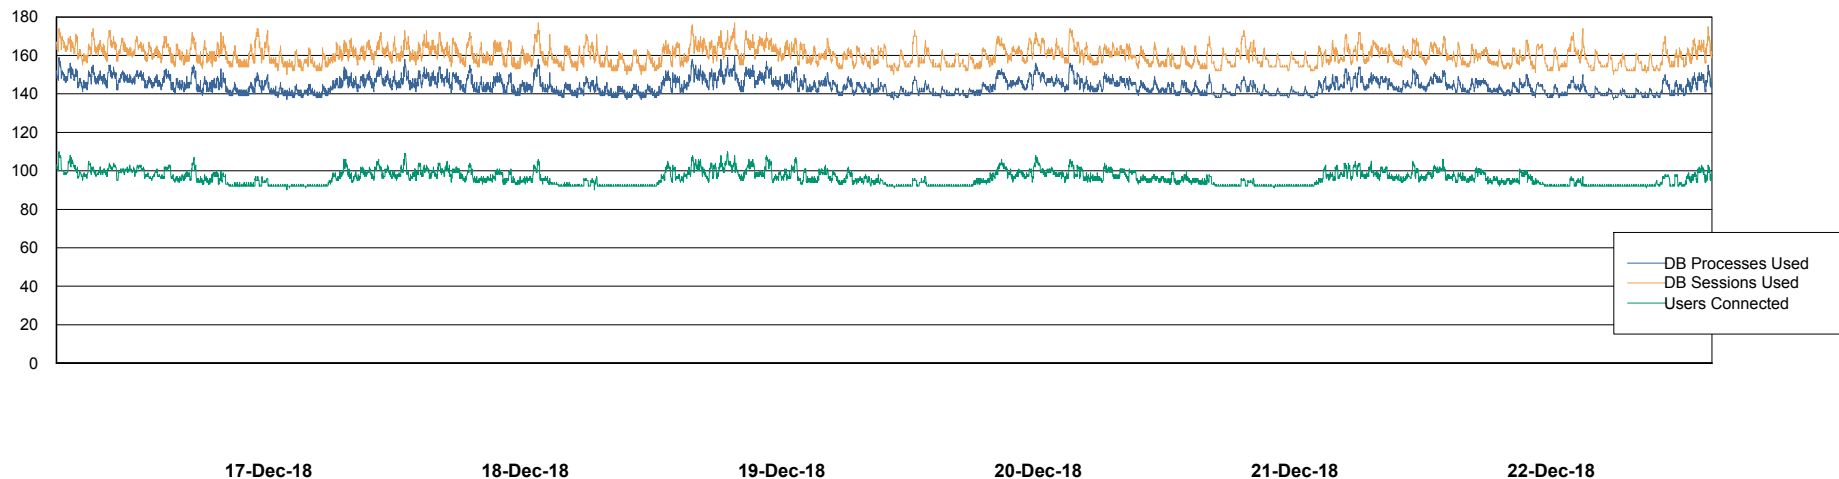

Database Performance VOSDB_Production

DB Processes Max 300
DB Sessions Max 472