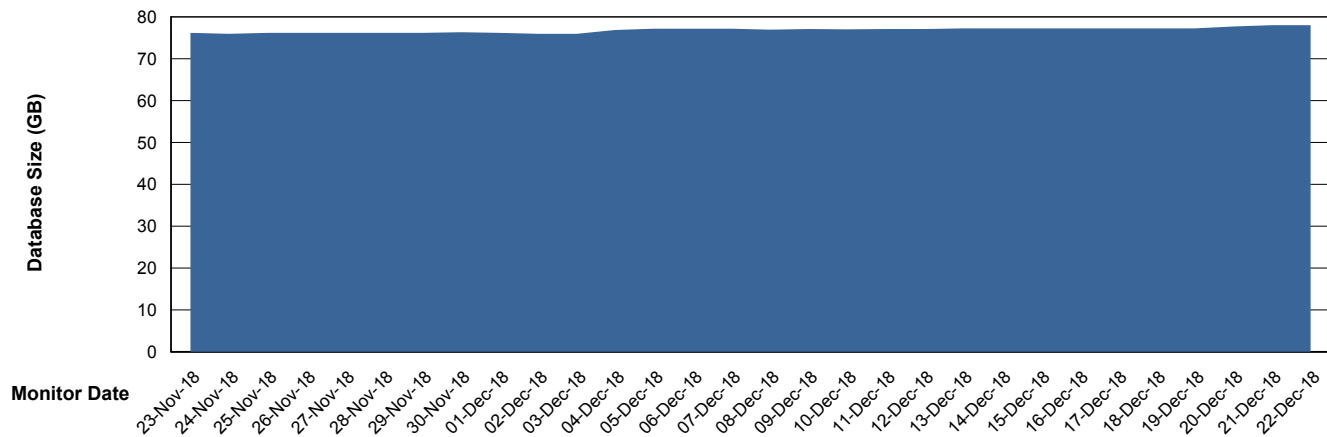

Database Performance VOSDB_Production

DB Processes Max 300
DB Sessions Max 472

Weekly SLA Customer Report

Customer VOS_Production
Database ID 68

Database Performance VOSDB_Standby

DB Processes Max 300
DB Sessions Max 472

Weekly SLA Customer Report

Customer VOS_Production
Database ID 68

DATABASE SIZE VOSBIDB_Production

Database growth over last month

DATABASE SIZE VOSDB_Production

Database growth over last month

Weekly SLA Customer Report