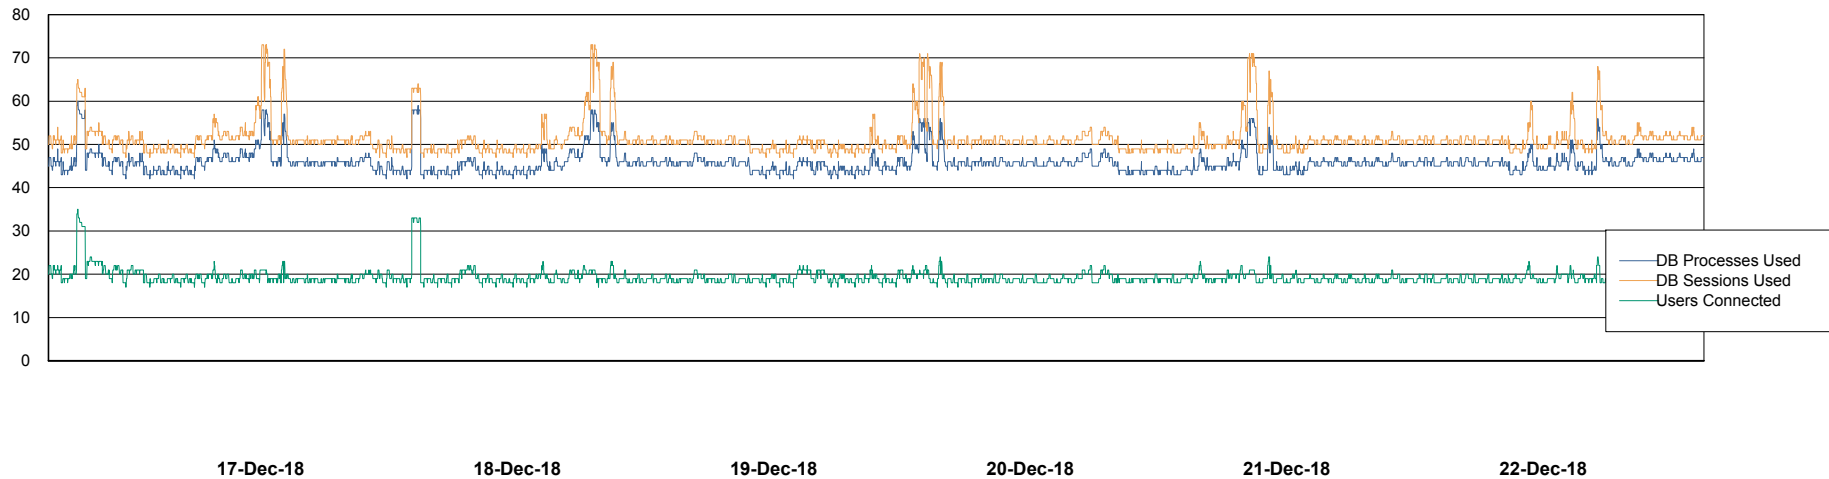

Harddisk Usage VOS_ABSWEB2

	Free disk space on / (%)	Total disk space on / (Gb)	Used disk space on / (Gb)	Total disk space on /home (Gb)	Used disk space on /home (Gb)	Free disk space on /opt (%)	Total disk space on /opt (Gb)	Used disk space on /opt (Gb)	Total disk space on /tmp (Gb)	Used disk space on /tmp (Gb)
22-Dec-18	87	50	7	50	7	87	50	7	50	7
21-Dec-18	87	50	7	50	7	87	50	7	50	7
20-Dec-18	87	50	7	50	7	87	50	7	50	7
19-Dec-18	87	50	7	50	7	87	50	7	50	7
18-Dec-18	87	50	7	50	7	87	50	7	50	7
17-Dec-18	87	50	7	50	7	87	50	7	50	7
16-Dec-18	87	50	7	50	7	87	50	7	50	7

Weekly SLA Customer Report

Customer VOS_Production
Database ID 68

Database Performance VOSBIDB_Production

DB Processes Max 500
DB Sessions Max 772

Weekly SLA Customer Report

Customer VOS_Production
Database ID 68