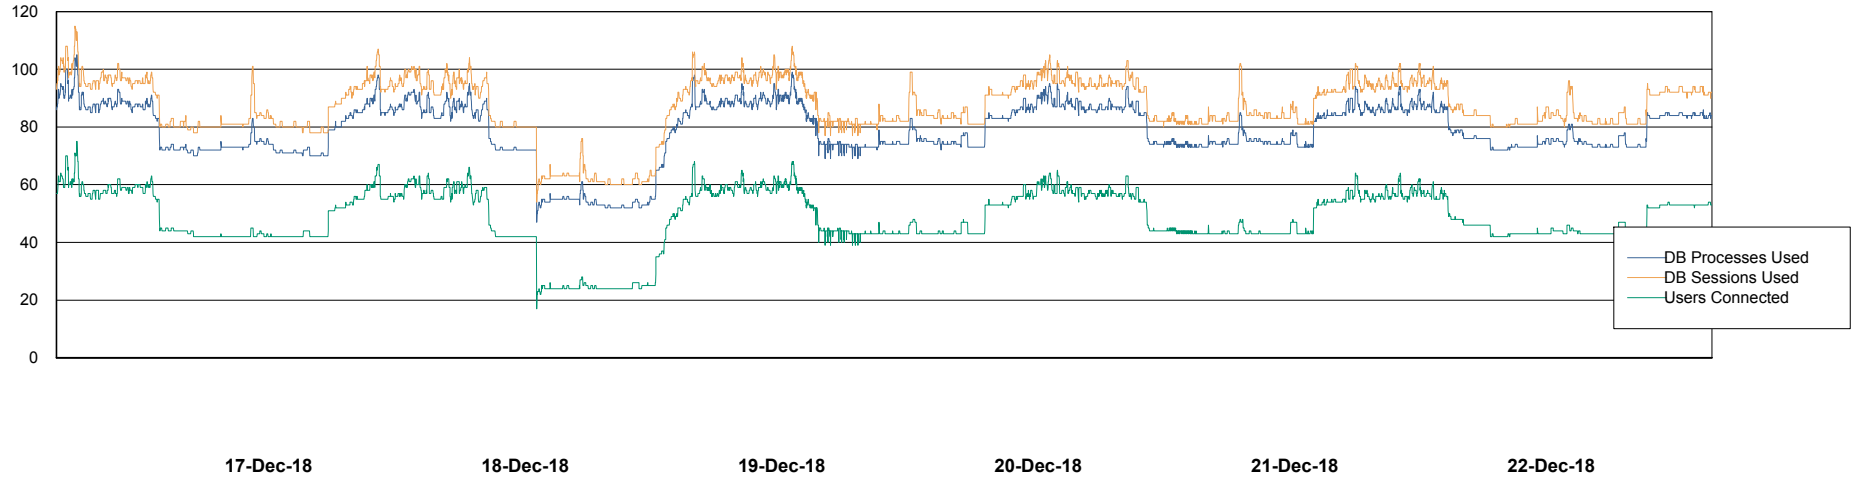

Harddisk Usage VEN_PRD_ORACLE2

	Free disk space on c: (%)	Total disk space on c: (Gb)	Free disk space on d: (%)	Total disk space on d: (Gb)	Free disk space on e: (%)	Total disk space on e: (Gb)
22-Dec-18	38	0	41	0	34	0
21-Dec-18	38	400	41	400	36	400
20-Dec-18	38	400	41	400	36	400
19-Dec-18	38	0	41	0	36	0
18-Dec-18	38	400	41	400	35	400
17-Dec-18	38	400	41	400	35	400
16-Dec-18	38	0	41	0	35	0

Weekly SLA Customer Report

Customer VEN_Production
Database ID 35

Database Performance VENDB_Production

DB Processes Max 500
DB Sessions Max 772

Weekly SLA Customer Report

Customer VEN_Production
Database ID 35