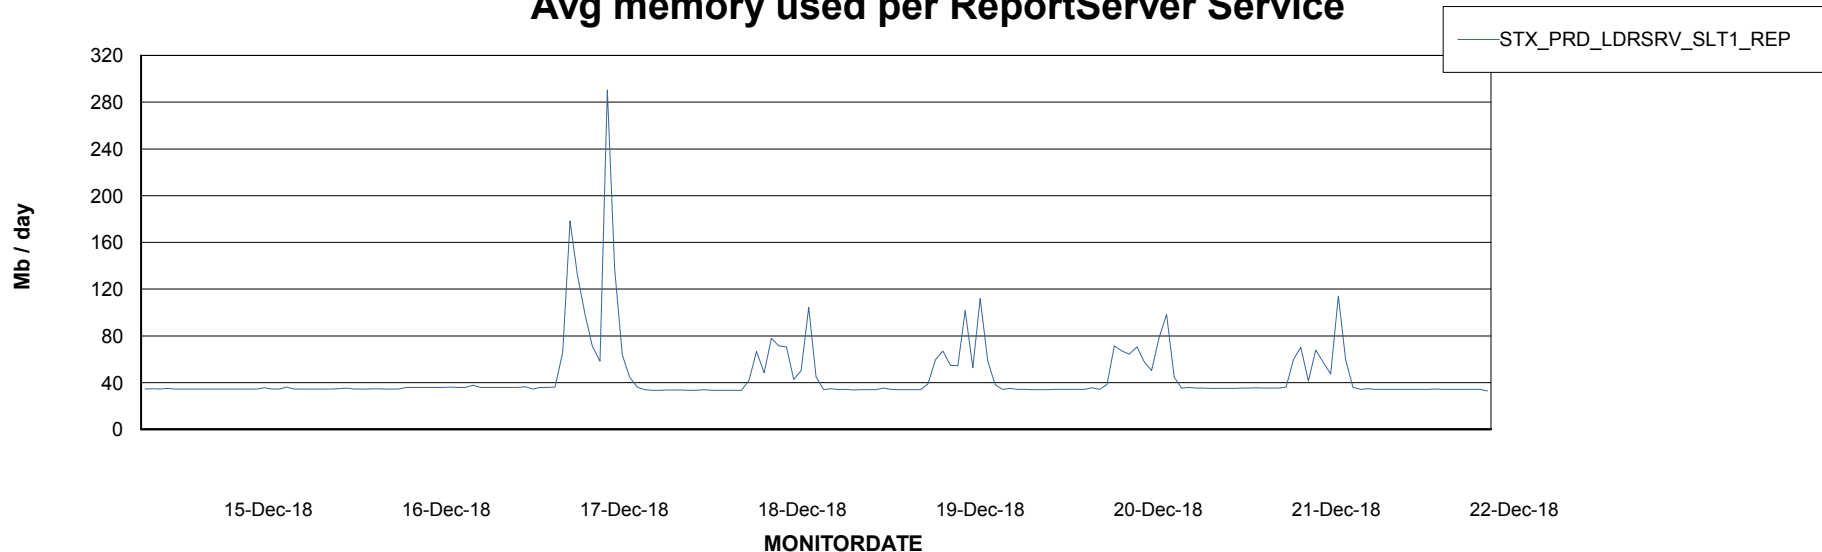

ABSSolute Application ReportServer Services

Avg memory used per ReportServer Service