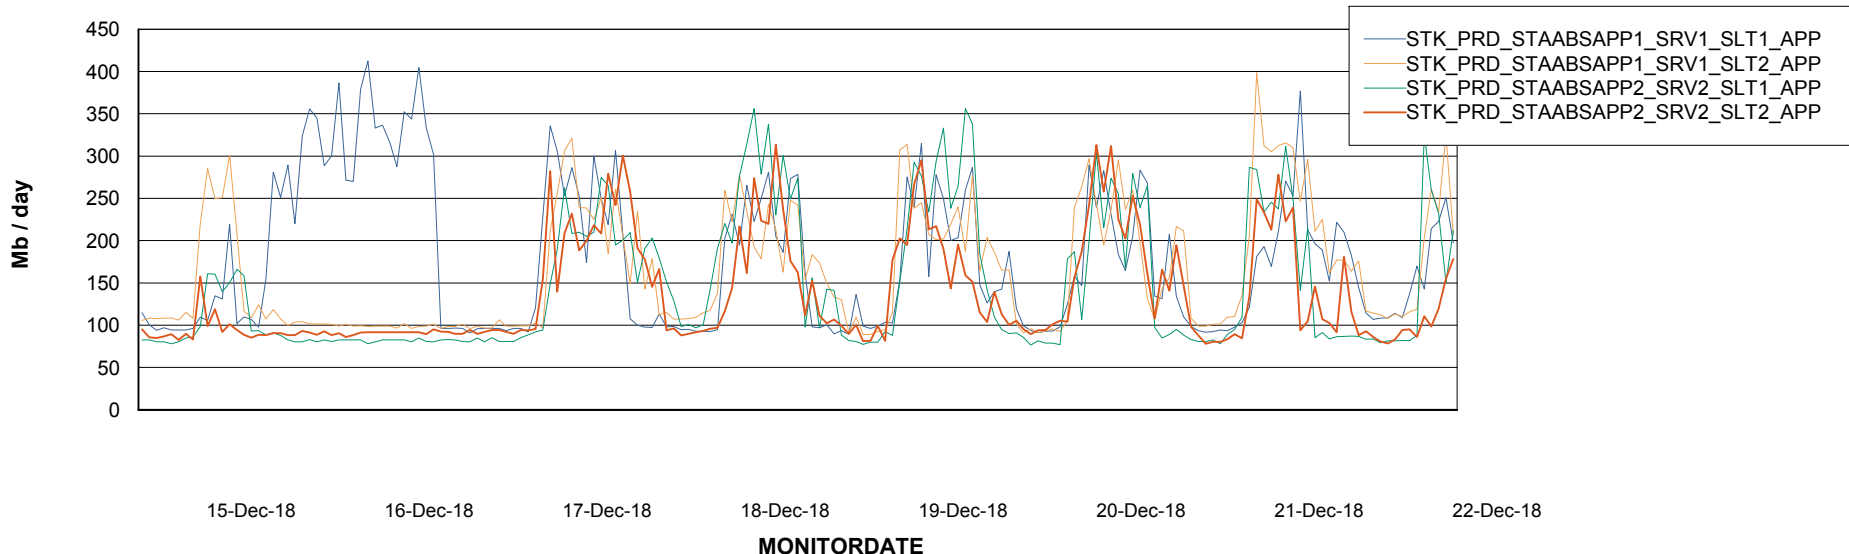

ABSSolute Application Server Services

Avg memory used per ABS Server Service