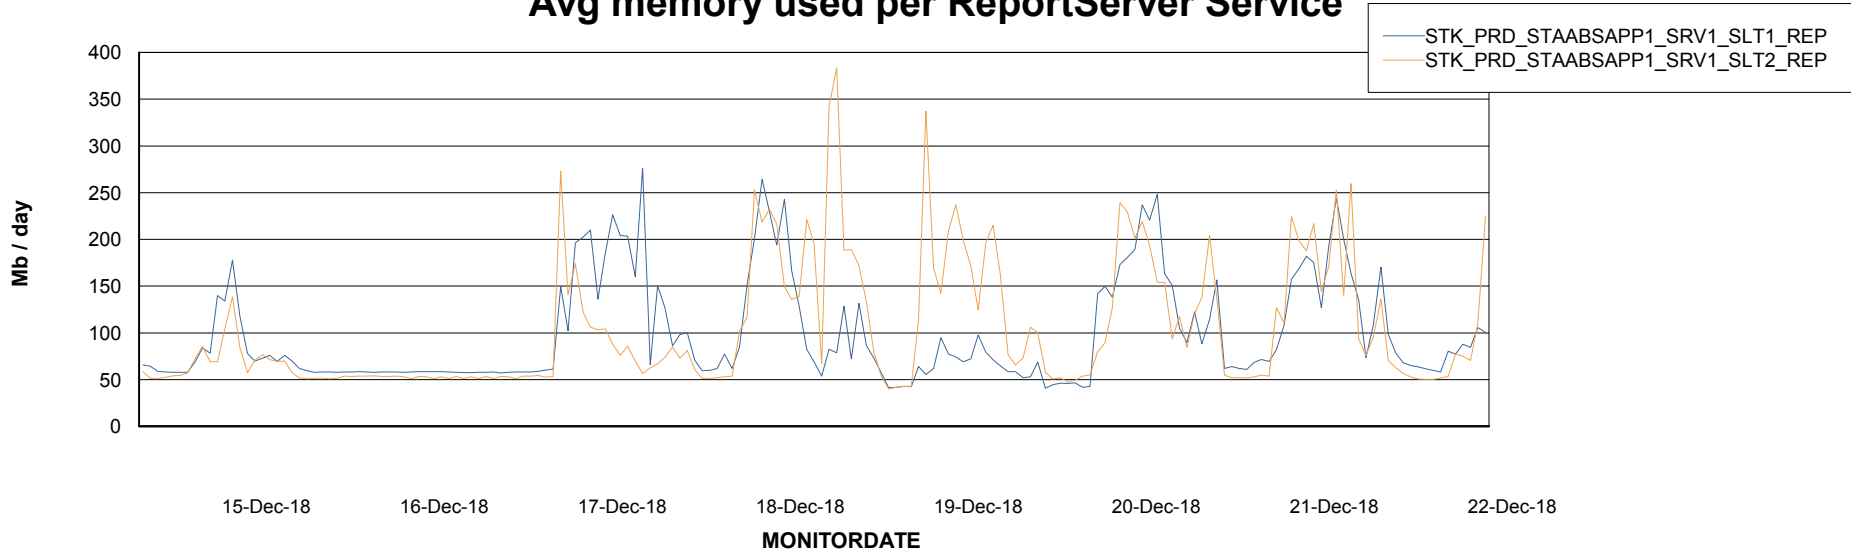

ABSSolute Application ReportServer Services

Avg memory used per ReportServer Service