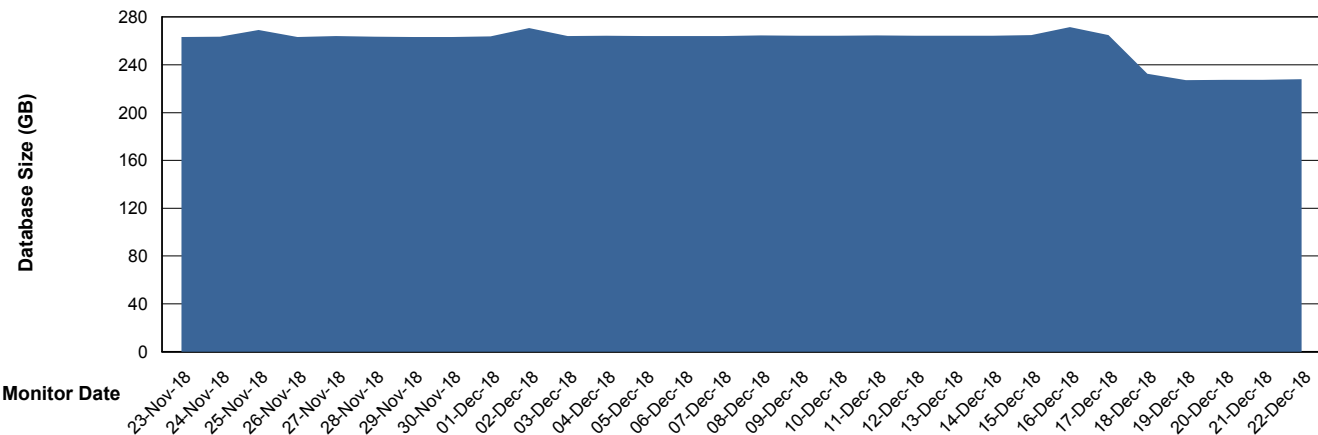

Database Performance STKDB_ABS1SB Standby Database

DB Processes Max 500
DB Sessions Max 774

Weekly SLA Customer Report

Customer STK_Production
 Database ID 82

DATABASE SIZE STKDB_ABS1 Production Database

Database growth over last month

Database Tablespace STKDB_ABS1 Production Database

Date	Tablespace Name	Filesize (Gb)	Usedsize (Gb)	Percentage free
22-Dec-18	ABSDATA	179	105	41
	INDX	148	120	19
21-Dec-18	ABSDATA	179	105	41
	INDX	148	120	19
20-Dec-18	ABSDATA	179	105	41
	INDX	148	120	19
19-Dec-18	ABSDATA	179	105	41
	INDX	148	120	19
18-Dec-18	ABSDATA	179	136	24
	INDX	148	124	16
17-Dec-18	ABSDATA	179	136	24
	INDX	148	124	16
16-Dec-18	ABSDATA	179	136	24
	INDX	148	124	16