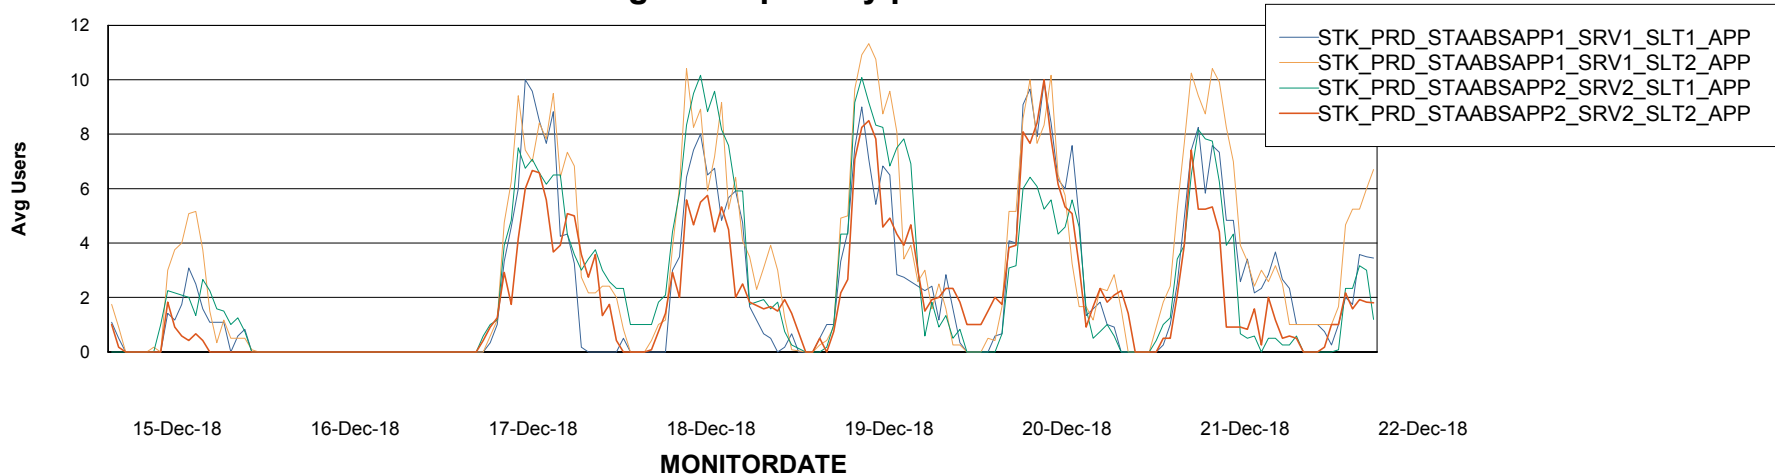

Database Tablespace STKDB_ABS1 Production Database

Date	Tablespace Name	Filesize (Gb)	Usedsize (Gb)	Percentage free
22-Dec-18	ABSDATA	179	105	41
	INDX	148	120	19
21-Dec-18	ABSDATA	179	105	41
	INDX	148	120	19
20-Dec-18	ABSDATA	179	105	41
	INDX	148	120	19
19-Dec-18	ABSDATA	179	105	41
	INDX	148	120	19
18-Dec-18	ABSDATA	179	136	24
	INDX	148	124	16
17-Dec-18	ABSDATA	179	136	24
	INDX	148	124	16
16-Dec-18	ABSDATA	179	136	24
	INDX	148	124	16

Weekly SLA Customer Report

Customer STK_Production
Database ID 82

ABSSolute Application Server Services

Avg memory used per ABS Server Service

Avg users per day per ABS server

Weekly SLA Customer Report

Customer STK_Production
Database ID 82