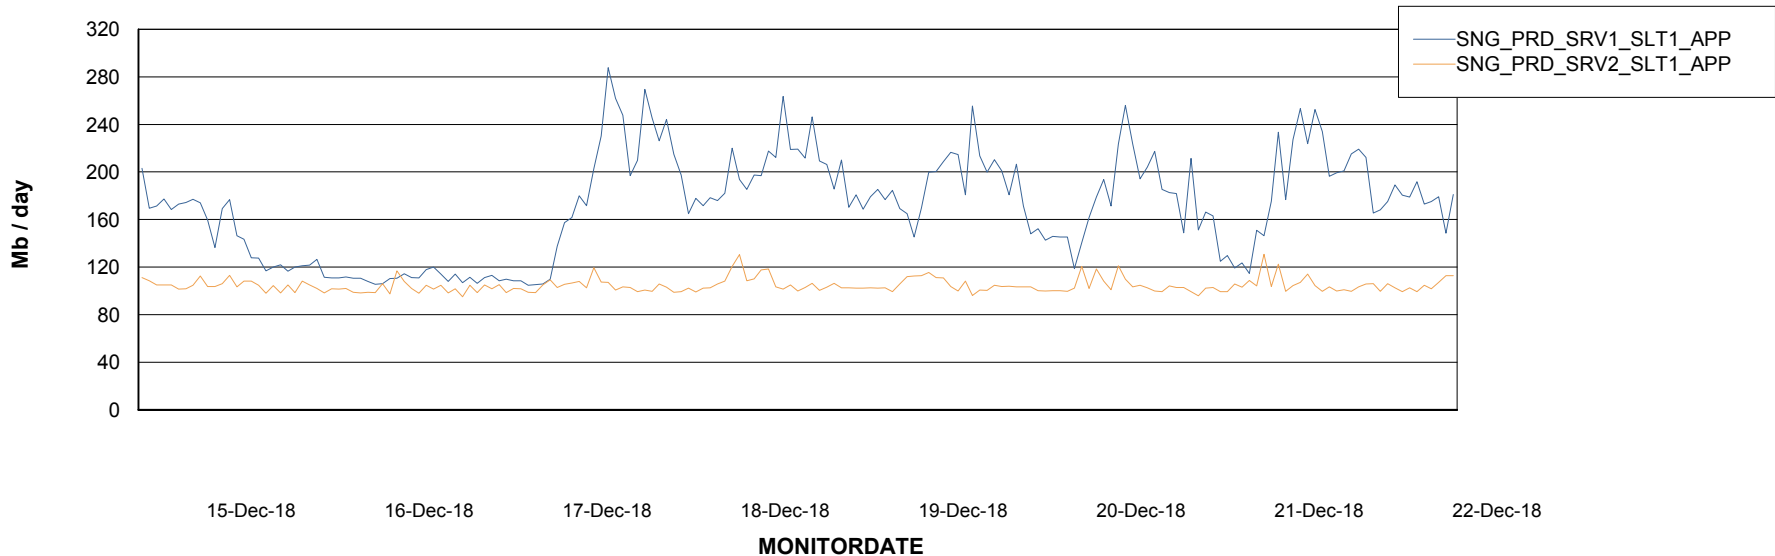

ABSSolute Application Server Services

Avg memory used per ABS Server Service