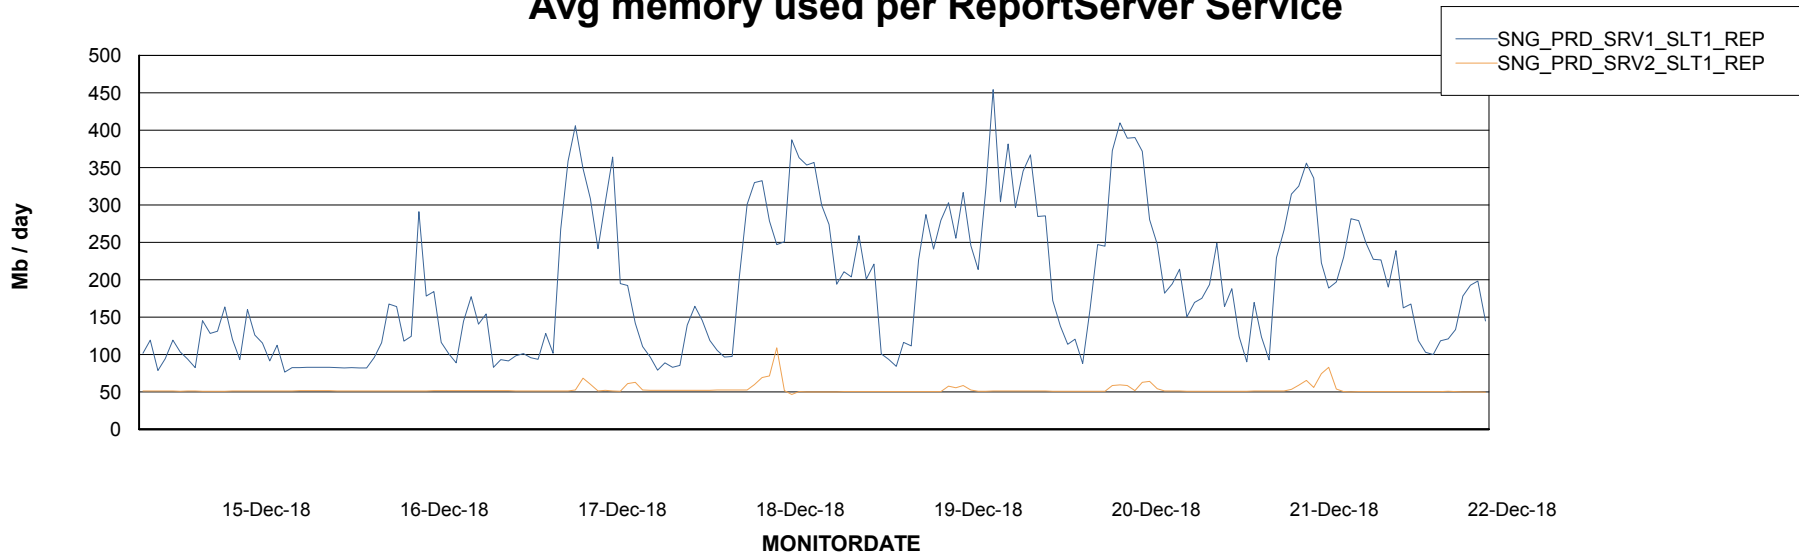

ABSSolute Application ReportServer Services

Avg memory used per ReportServer Service