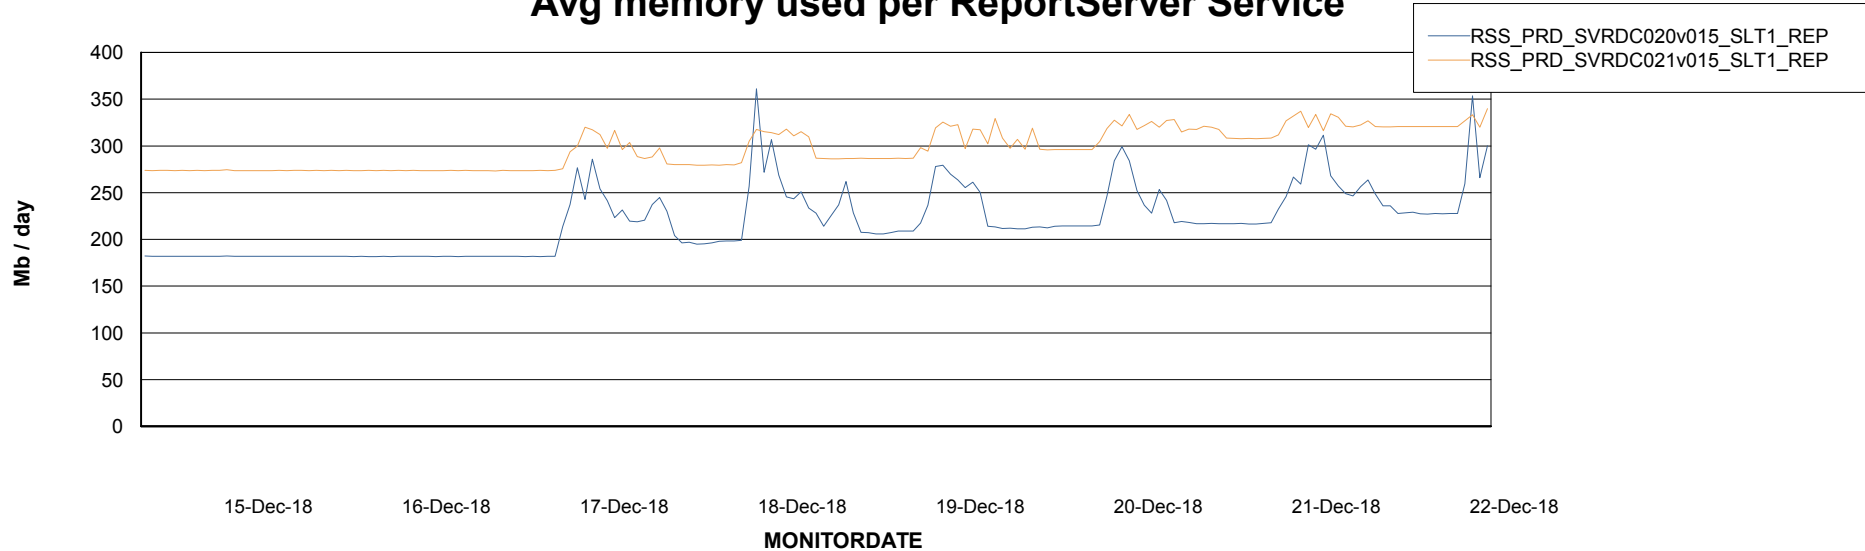

ABSSolute Application ReportServer Services

Avg memory used per ReportServer Service