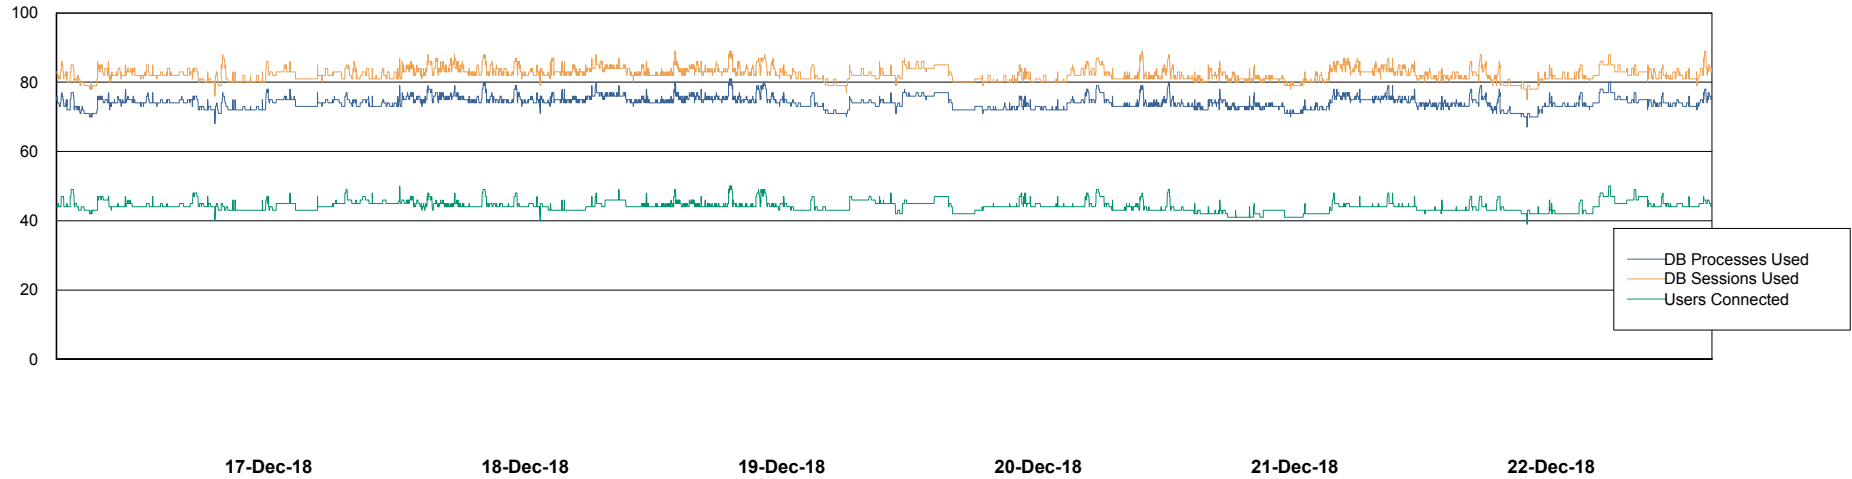

Database Performance RSSDB_Production