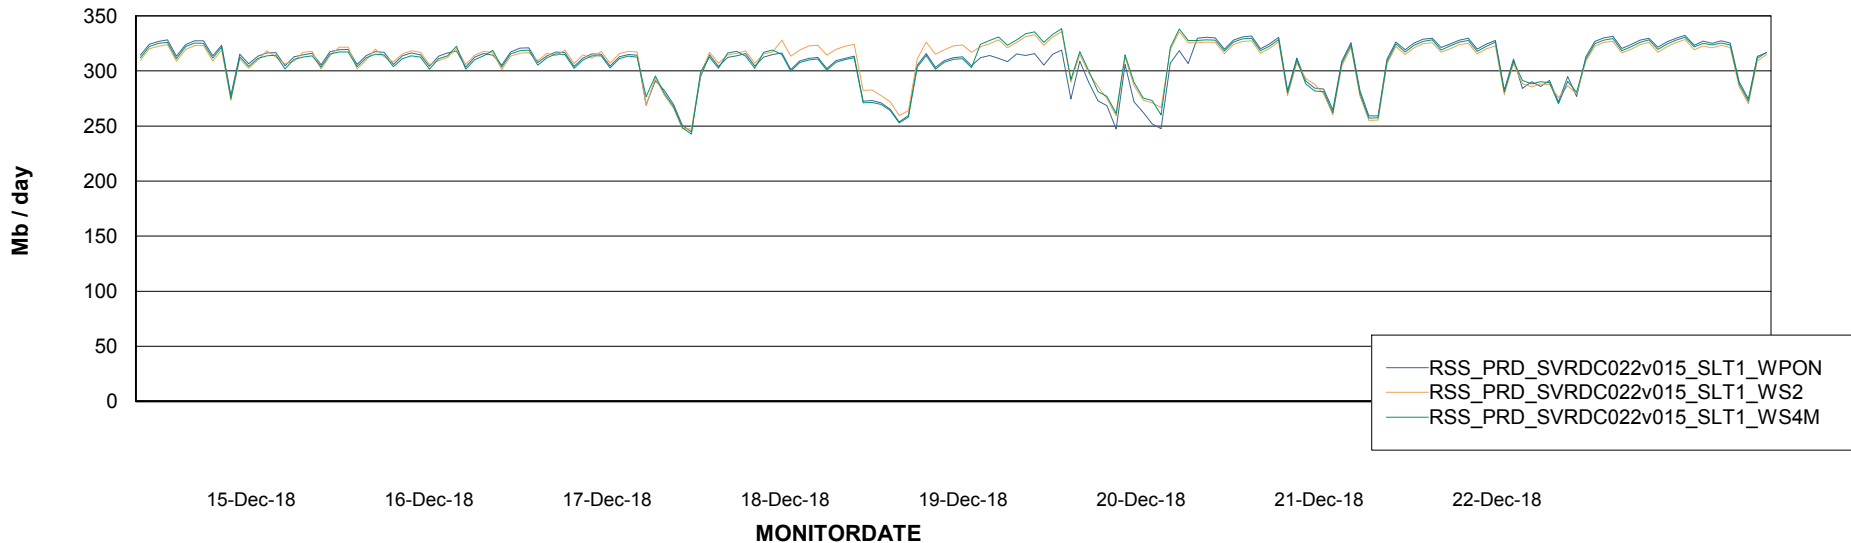

ABSSolute Application ReportServer Services

Avg memory used per ReportServer Service

Weekly SLA Customer Report

Customer RSS Production
Database ID 52

ABSSolute Web Component Services

Avg memory used per ABS Web component