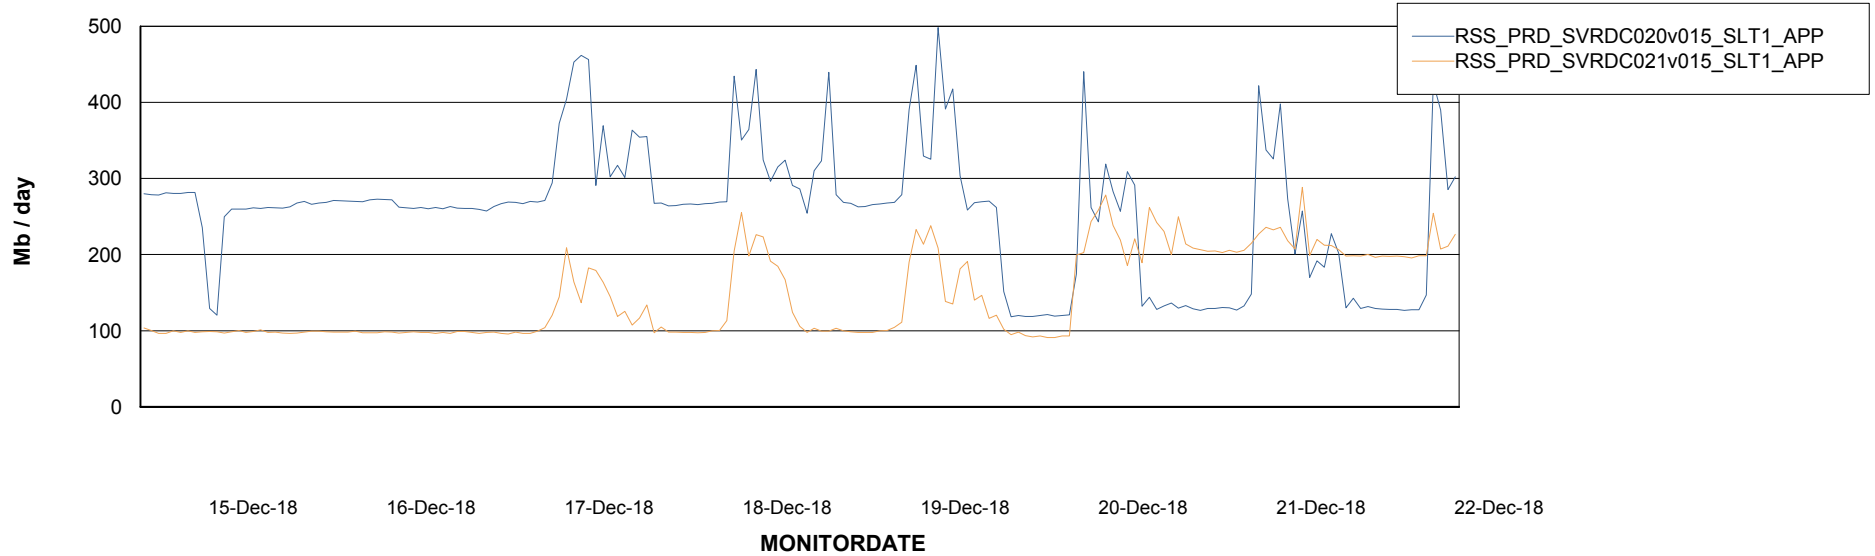

ABSSolute Application Server Services

Avg memory used per ABS Server Service