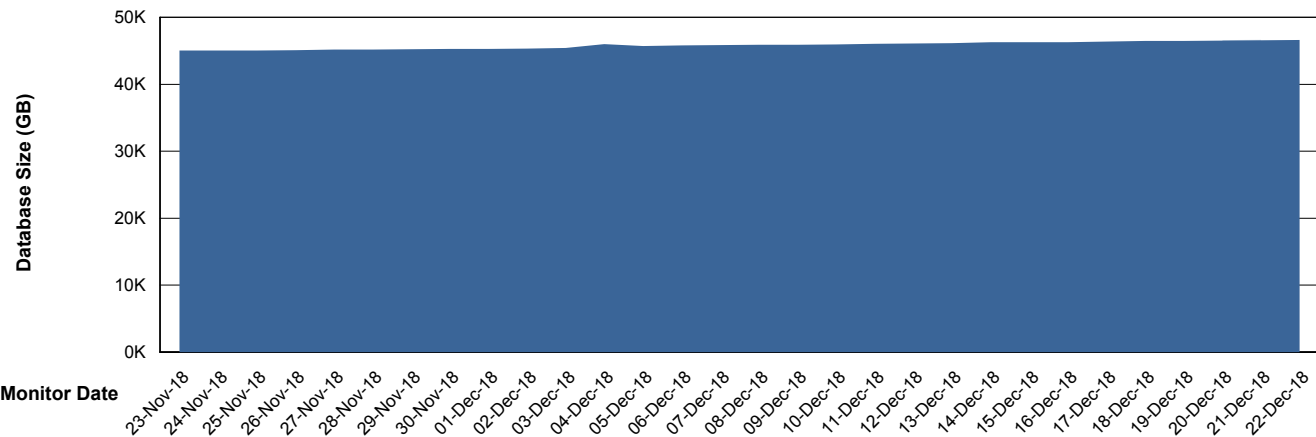

DATABASE SIZE RSSDB_Production

Database growth over last month

Database Tablespace RSSDB_Production

Date	Tablespace Name	Filesize (Gb)	Usedsize (Gb)	Percentage free
22-Dec-18	ABSDATA	24,000	19,343	19
	INDX	33,000	25,912	21
21-Dec-18	ABSDATA	24,000	19,342	19
	INDX	33,000	25,912	21
20-Dec-18	ABSDATA	24,000	19,325	19
	INDX	33,000	25,890	22
19-Dec-18	ABSDATA	24,000	19,317	20
	INDX	33,000	25,847	22
18-Dec-18	ABSDATA	24,000	19,301	20
	INDX	30,000	25,818	14
17-Dec-18	ABSDATA	24,000	19,300	20
	INDX	30,000	25,782	14
16-Dec-18	ABSDATA	24,000	19,218	20
	INDX	30,000	25,732	14