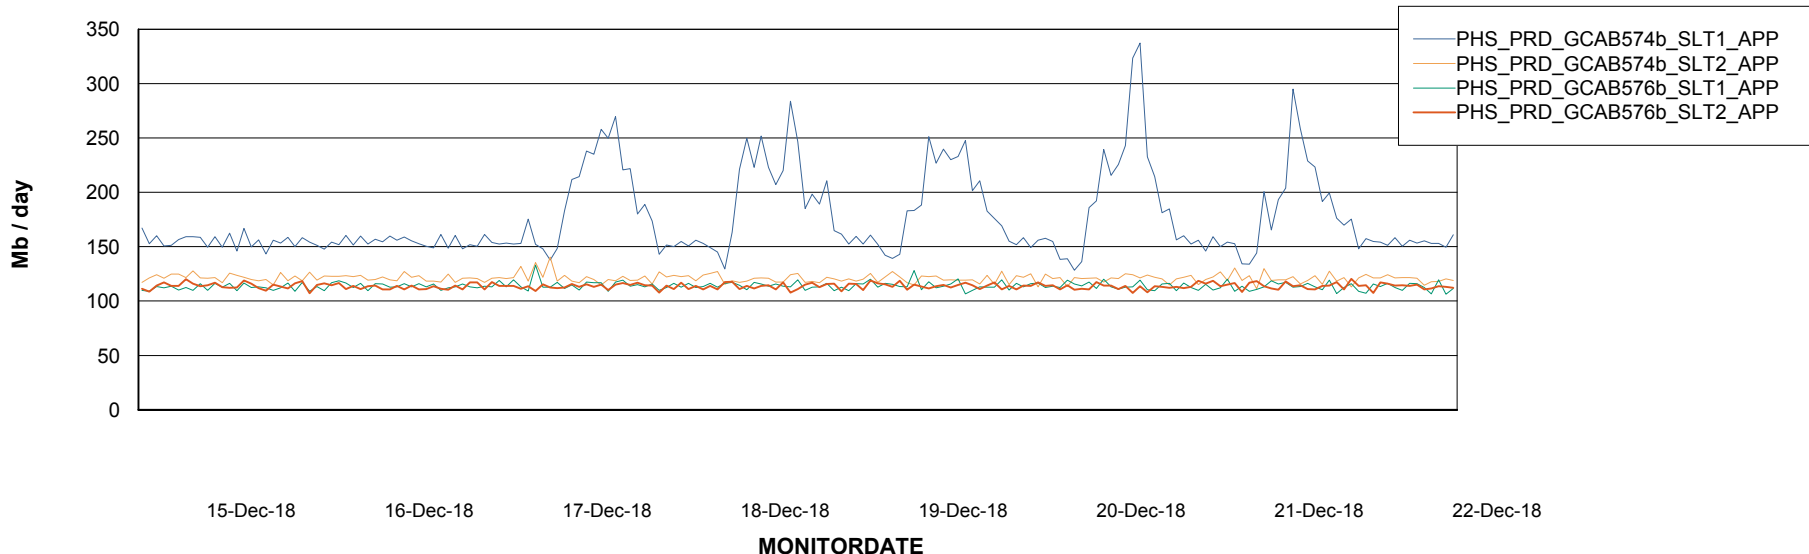

ABSSolute Application Server Services

Avg memory used per ABS Server Service