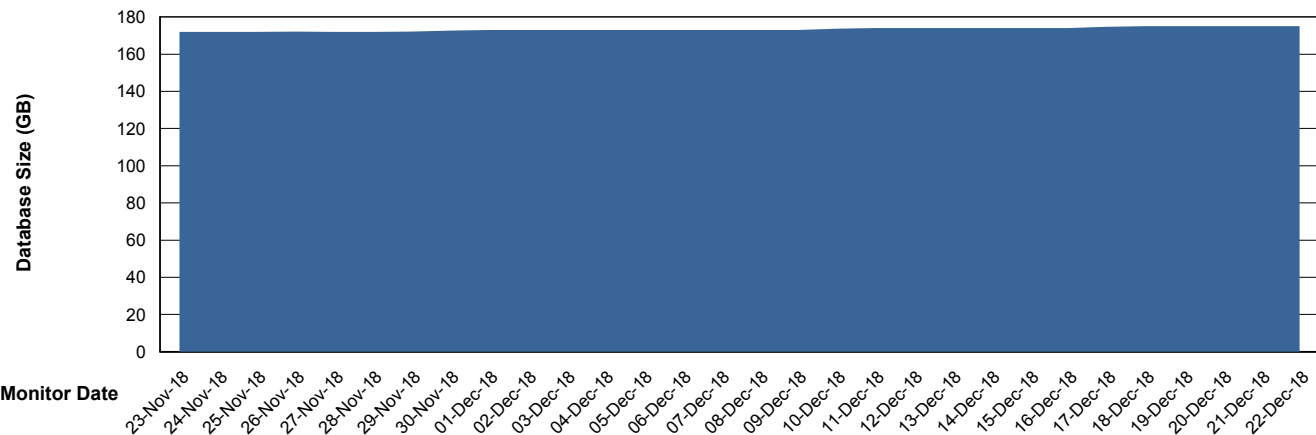

DATABASE SIZE PHSDB_Production

Database growth over last month

Database Tablespace PHSDB_Production

Date	Tablespace Name	Filesize (Gb)	Usedsize (Gb)	Percentage free
22-Dec-18	ABSDATA	197	163	17
	INDX	12	10	17
21-Dec-18	ABSDATA	197	163	17
	INDX	12	10	17
20-Dec-18	ABSDATA	197	163	17
	INDX	12	10	17
19-Dec-18	ABSDATA	197	164	17
	INDX	12	10	17
18-Dec-18	ABSDATA	197	163	17
	INDX	12	10	17
17-Dec-18	ABSDATA	197	163	17
	INDX	12	10	17
16-Dec-18	ABSDATA	197	163	17
	INDX	12	10	17