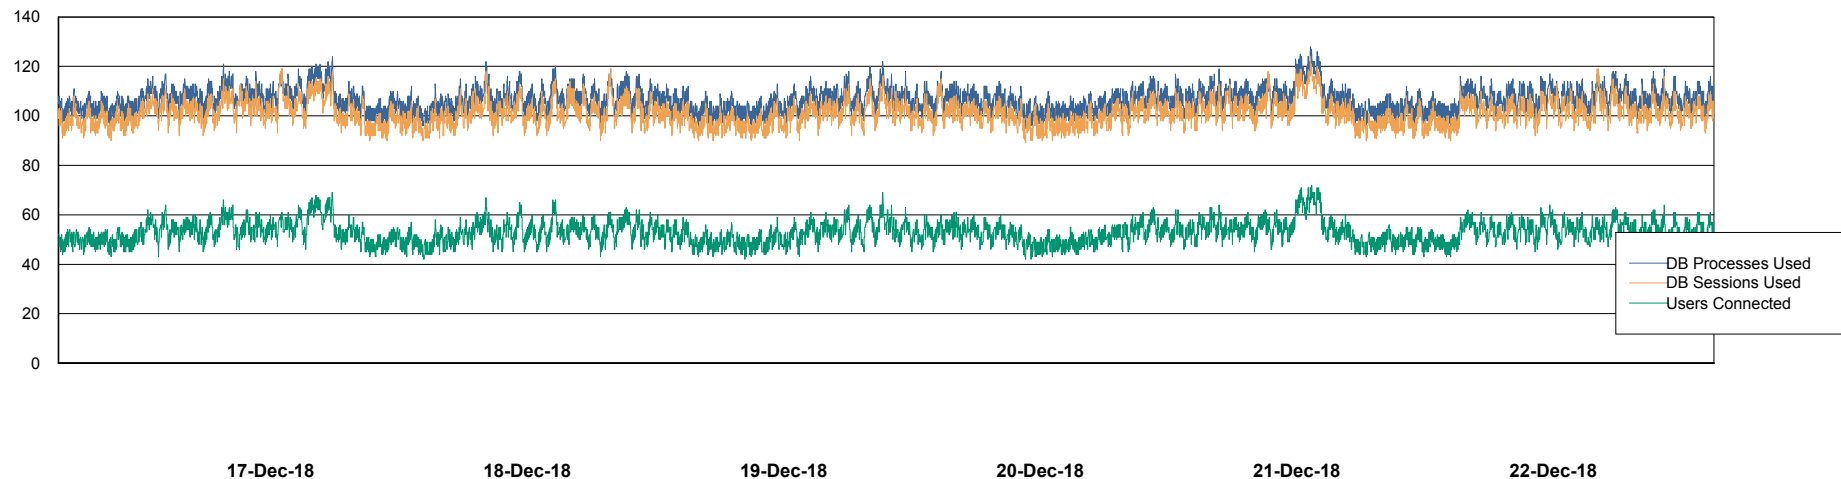

Database Performance PHSDB_Production

DB Processes Max 500
DB Sessions Max 772