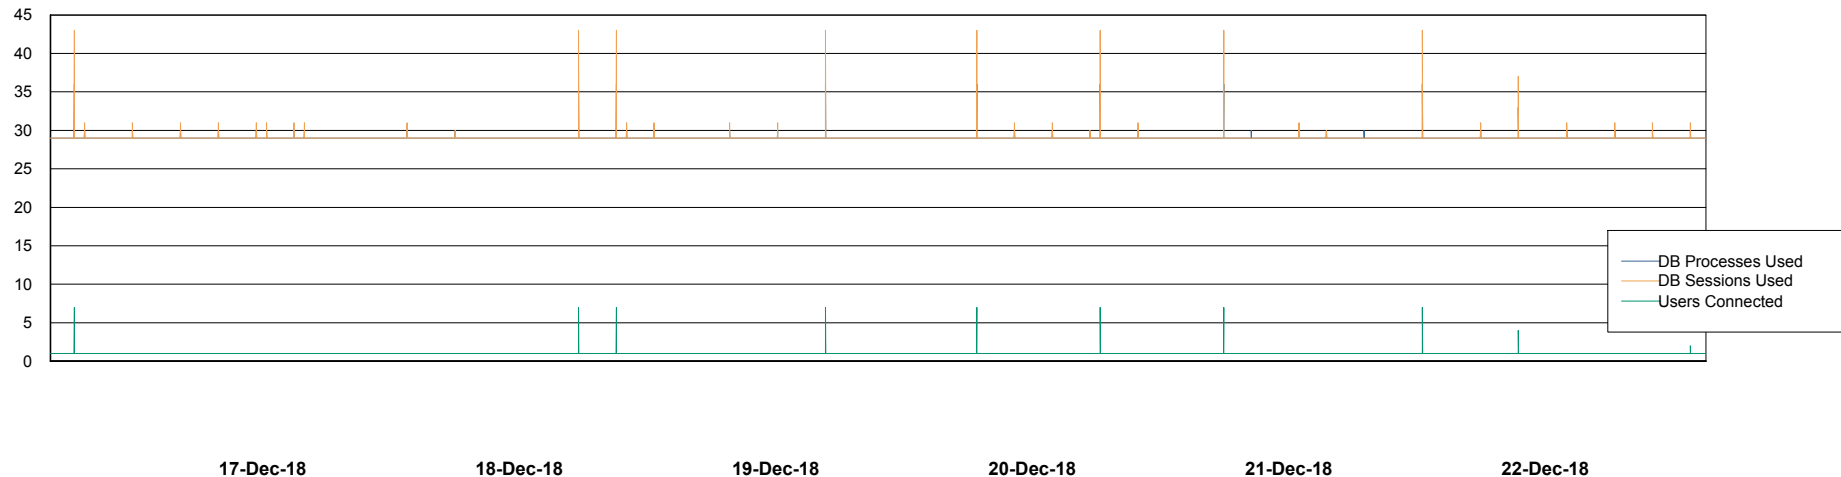

Database Performance PHSDB_Standby

DB Processes Max 500
DB Sessions Max 772