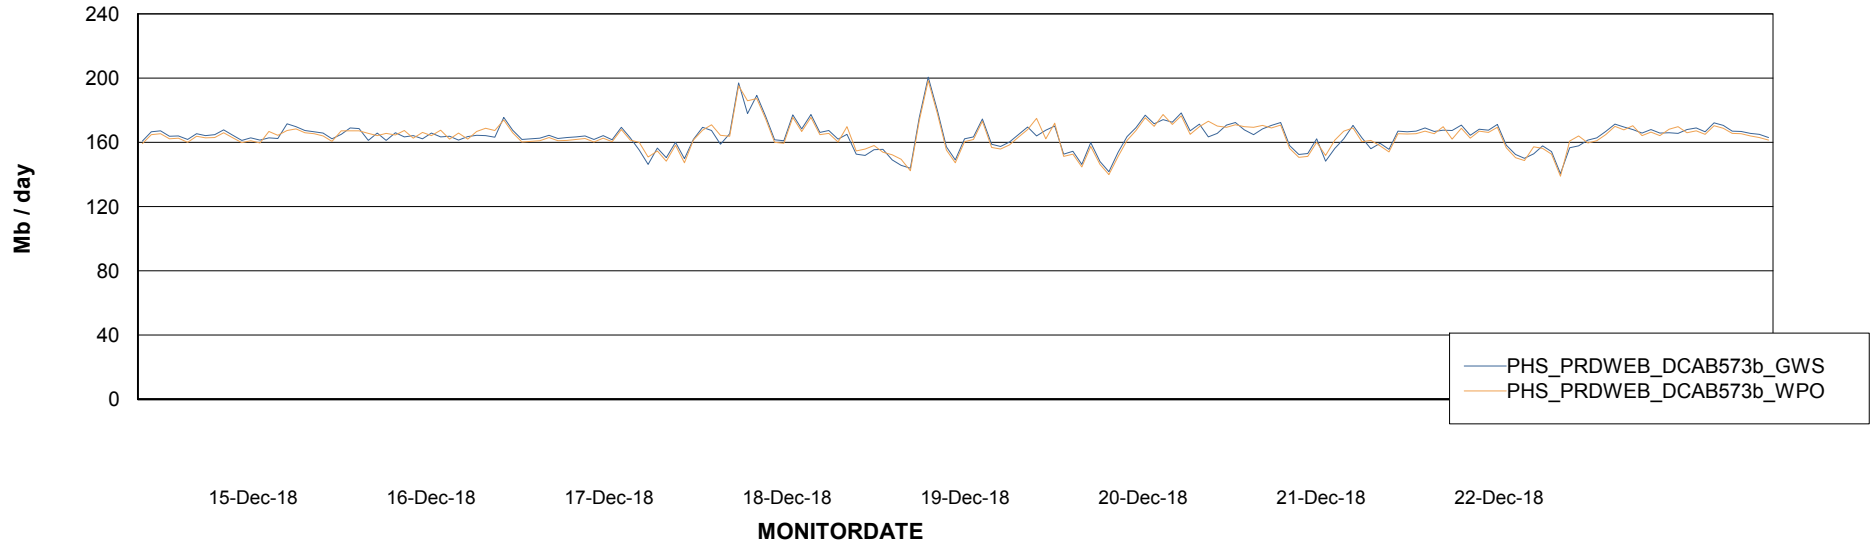

ABSSolute Web Component Services

Avg memory used per ABS Web component