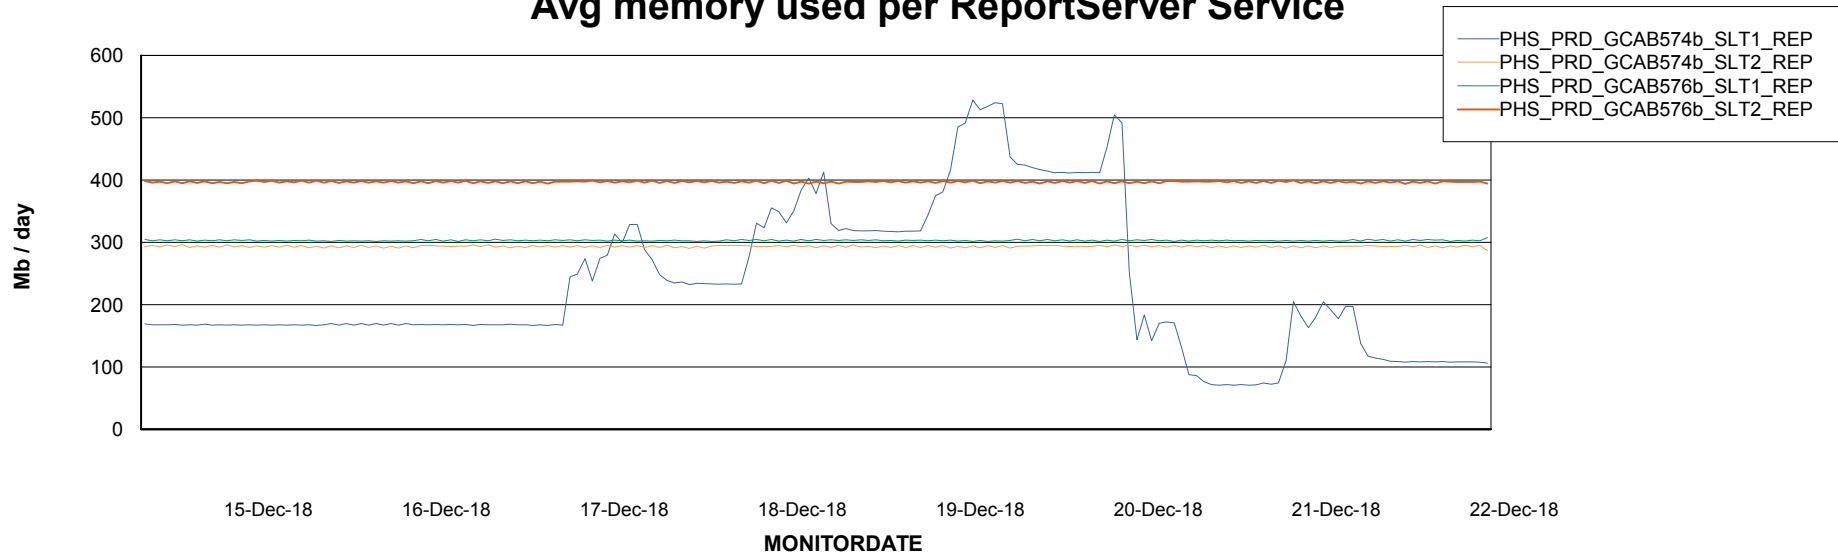

ABSSolute Application ReportServer Services

Avg memory used per ReportServer Service