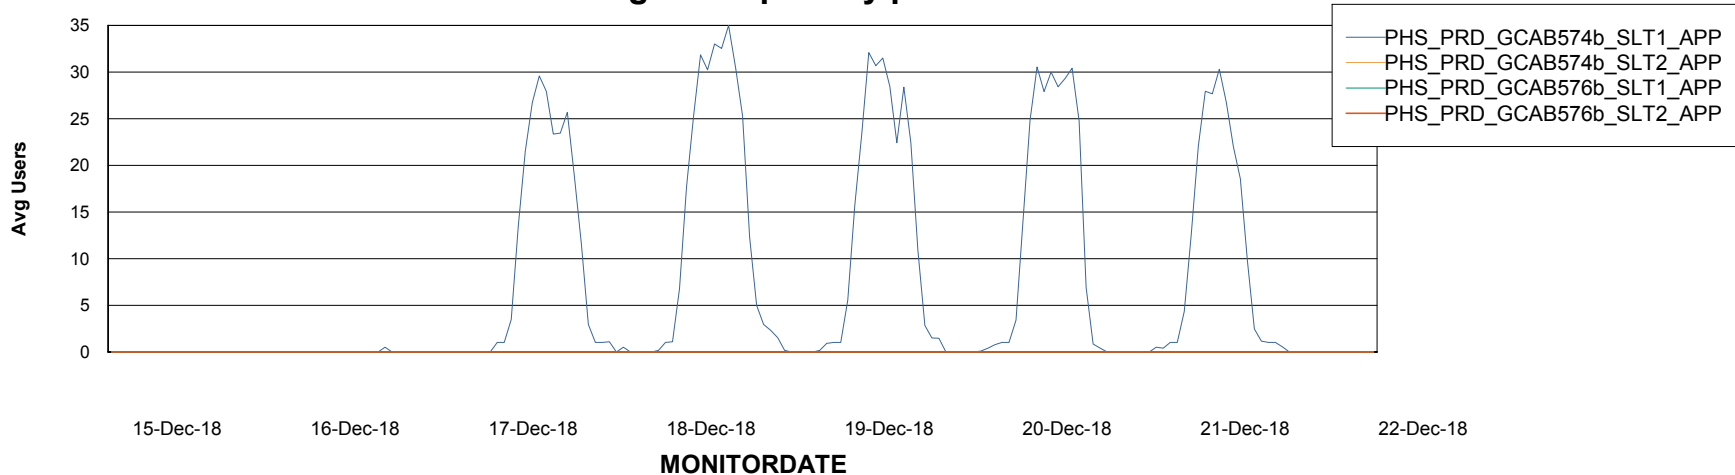

Avg users per day per ABS server