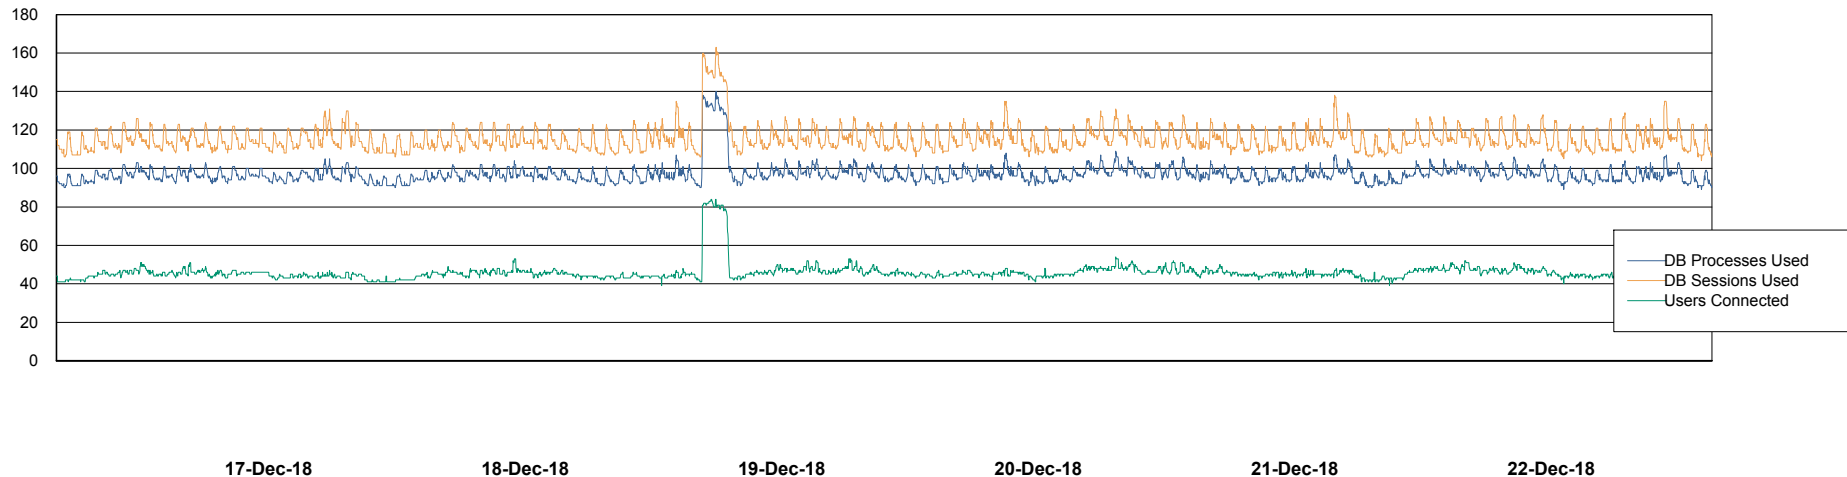

Database Performance PCODB_Production

DB Processes Max 350
DB Sessions Max 560