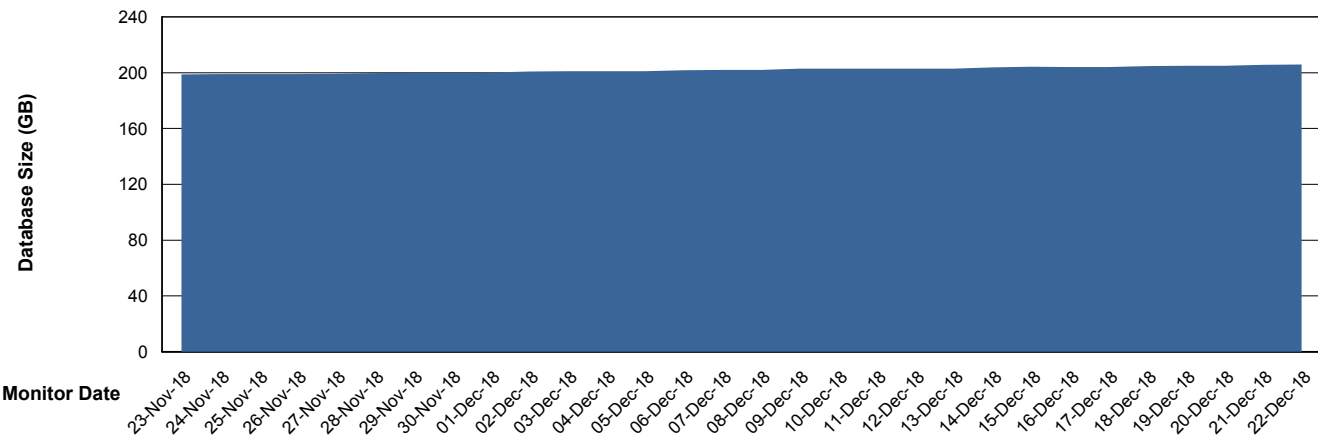

DATABASE SIZE PCODB_Production

Database growth over last month

Database Tablespace PCODB_Production

Date	Tablespace Name	Filesize (Gb)	Usedsize (Gb)	Percentage free
22-Dec-18	ABSDATA	150	81	46
	INDX	200	111	45
21-Dec-18	ABSDATA	150	81	46
	INDX	200	111	45
20-Dec-18	ABSDATA	150	81	46
	INDX	200	110	45
19-Dec-18	ABSDATA	150	81	46
	INDX	200	110	45
18-Dec-18	ABSDATA	150	81	46
	INDX	200	110	45
17-Dec-18	ABSDATA	150	81	46
	INDX	200	110	45
16-Dec-18	ABSDATA	150	81	46
	INDX	200	110	45