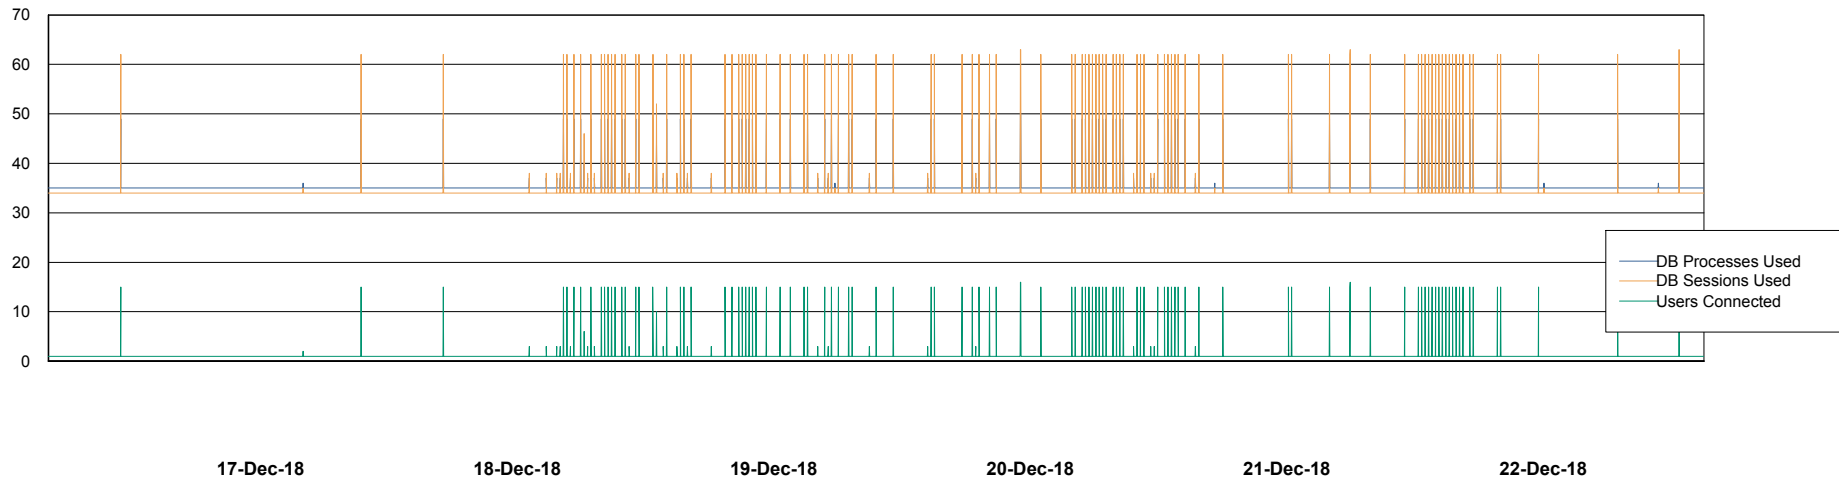

Database Performance PCODB_Standby

DB Processes Max 350
DB Sessions Max 552