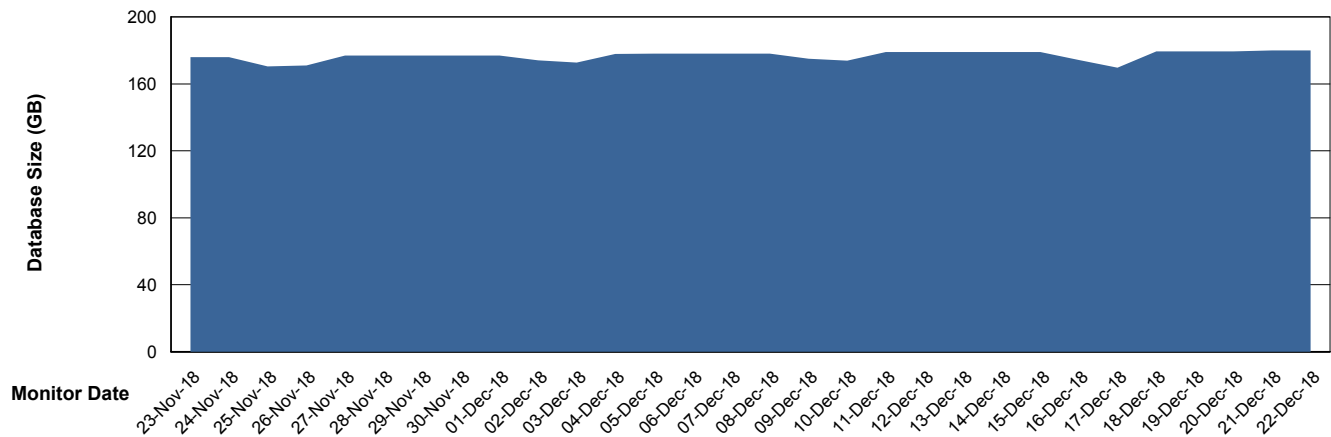

Database Performance LLGDB_Standby

DB Processes Max 520
DB Sessions Max 804

Weekly SLA Customer Report

Customer LLG_Production
Database ID 53

Database Performance LLGDBBI_Production

DB Processes Max 500
DB Sessions Max 780

Weekly SLA Customer Report

Customer LLG_Production
Database ID 53

DATABASE SIZE LLGDB_Production

Database growth over last month

DATABASE SIZE LLGDBBI_Production

Database growth over last month

Weekly SLA Customer Report