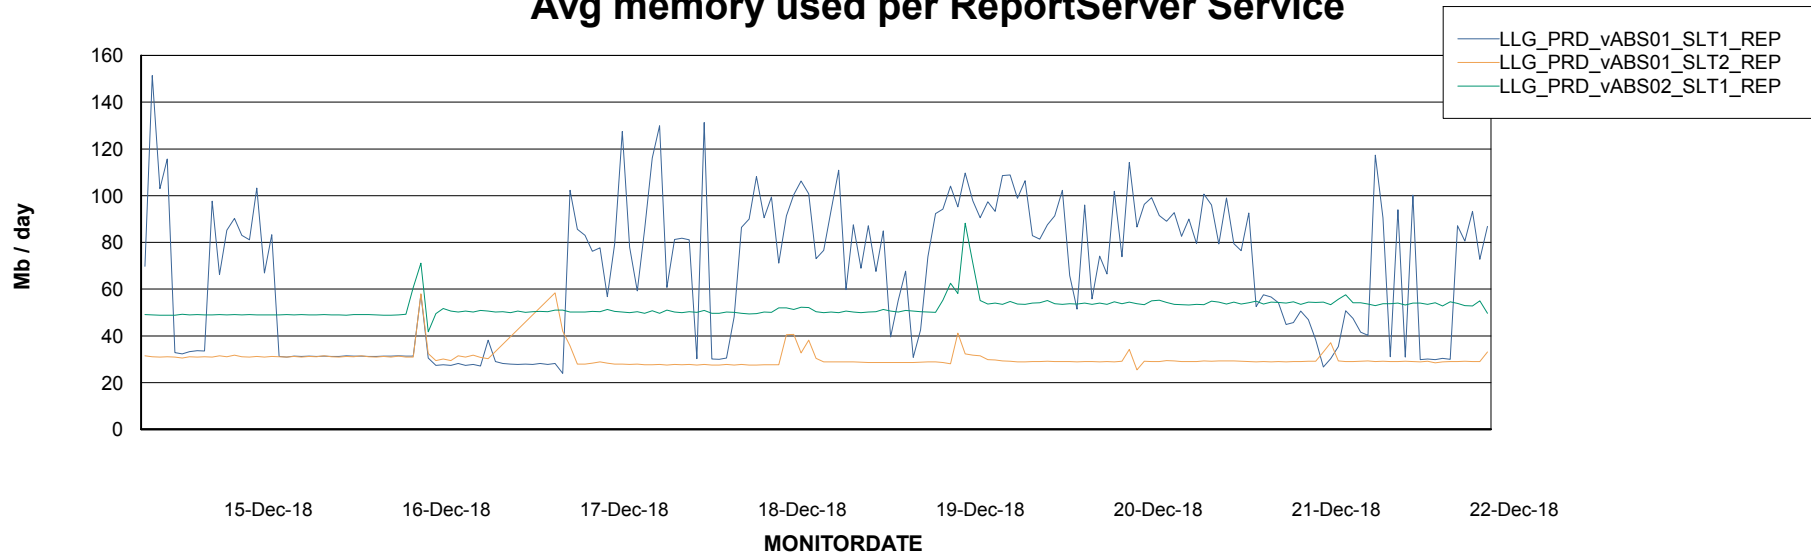

ABSSolute Application ReportServer Services

Avg memory used per ReportServer Service