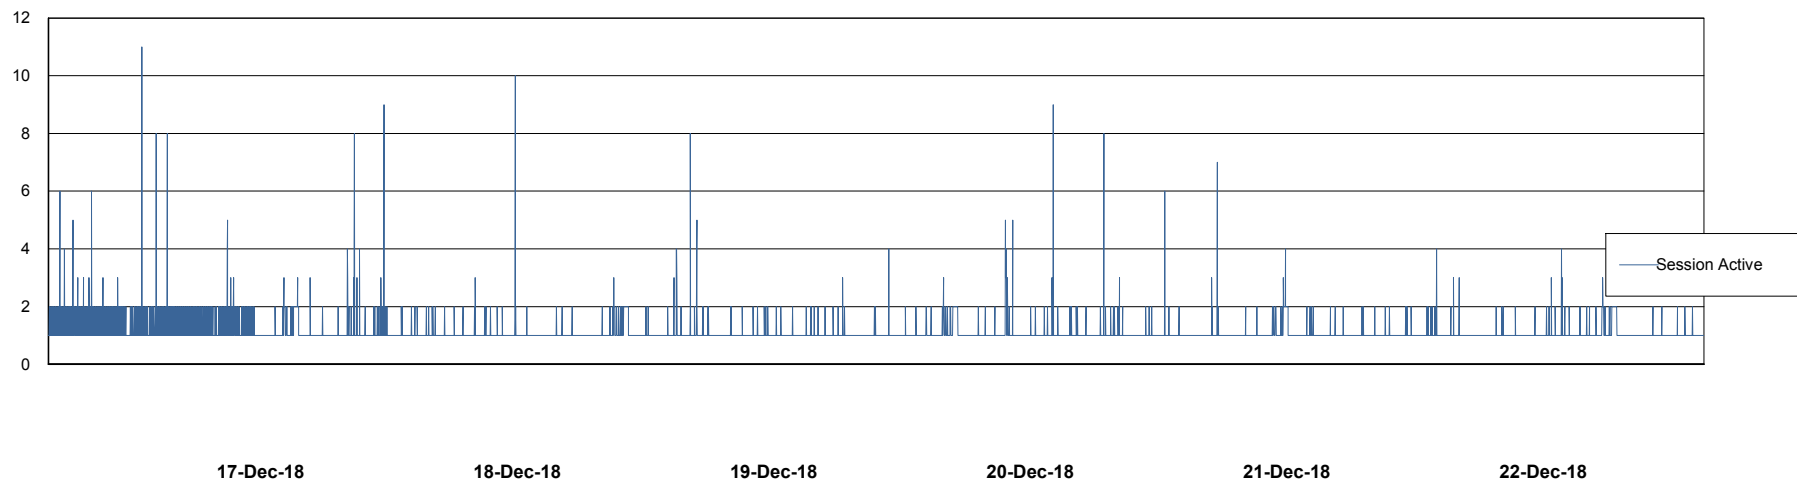

Database Performance LLGDB_Standby

DB Processes Max 520
DB Sessions Max 804