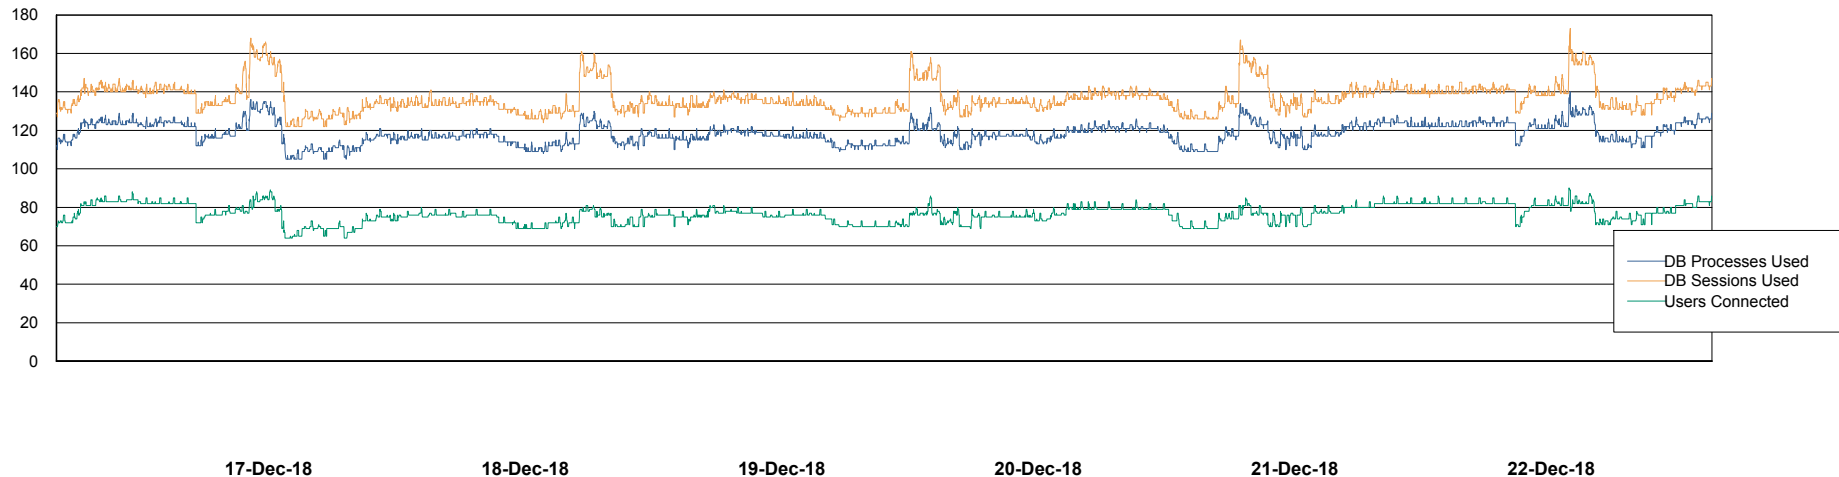

Weekly SLA Customer Report

Customer LLG_Production
Database ID 53

Harddisk Usage LLG_PRD_vABS02

	Free disk space on c: (%)	Total disk space on c: (Gb)	Free disk space on d: (%)	Total disk space on d: (Gb)
22-Dec-18	31	170	55	150
21-Dec-18	31	170	55	150
20-Dec-18	32	170	55	150
19-Dec-18	32	170	55	150
18-Dec-18	33	170	55	150
17-Dec-18	33	170	55	150
16-Dec-18	34	170	55	150

Weekly SLA Customer Report

Customer LLG_Production
Database ID 53

Database Performance LLGDB_Production

DB Processes Max 520
DB Sessions Max 804

Weekly SLA Customer Report

Customer LLG_Production
Database ID 53