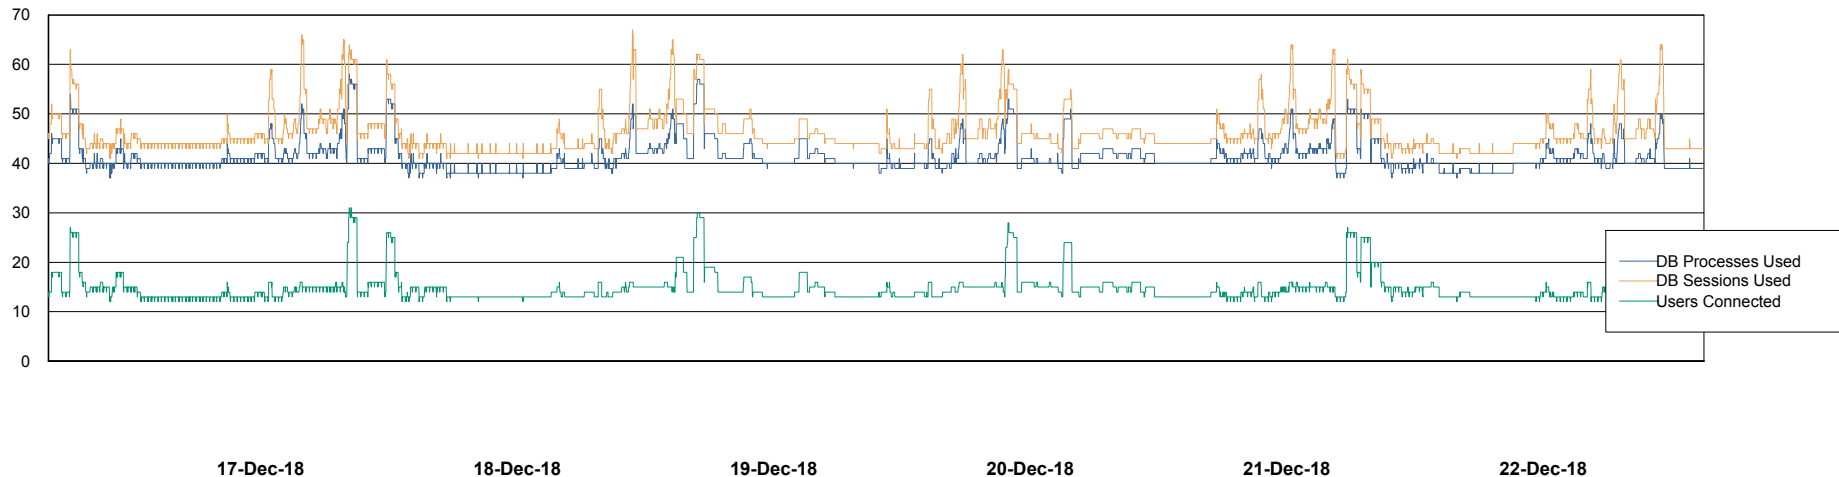

Database Performance LLGDB_Standby

DB Processes Max 520
DB Sessions Max 804

Weekly SLA Customer Report

Customer LLG_Production
Database ID 53

Database Performance LLGDBBI_Production

DB Processes Max 500
DB Sessions Max 780