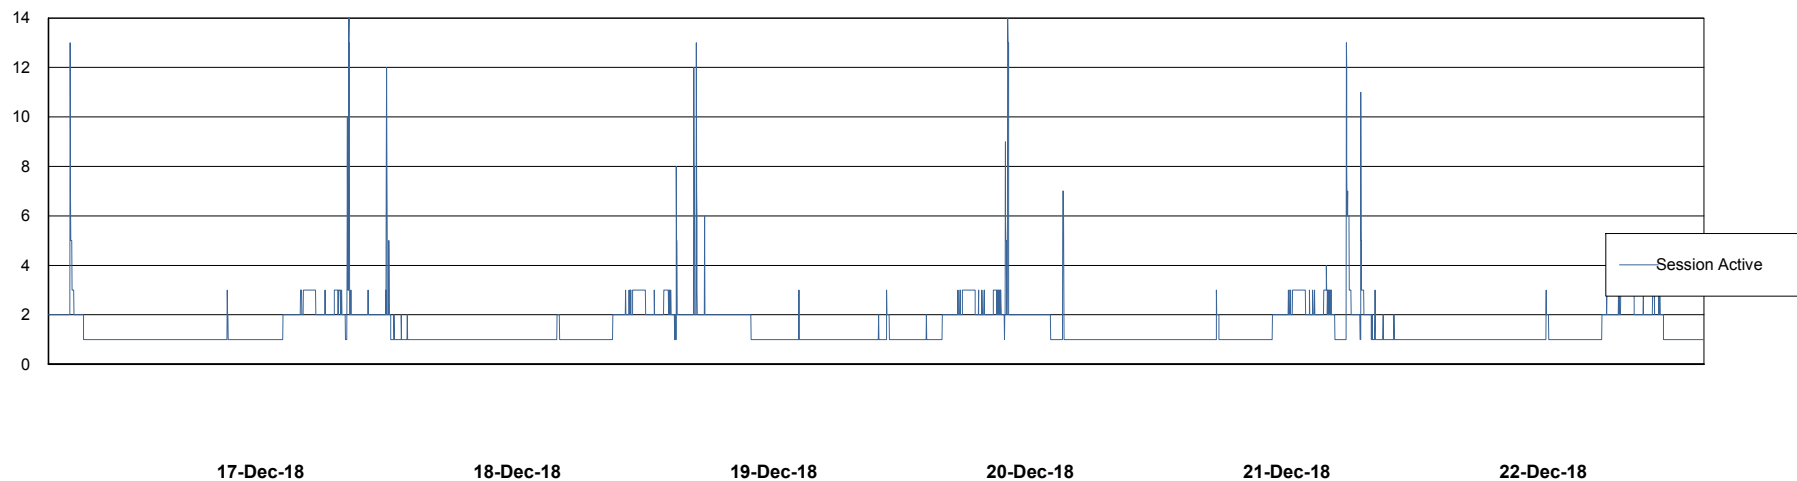

Database Performance LLGDB_Standby

DB Processes Max 520
DB Sessions Max 804

Weekly SLA Customer Report

Customer LLG_Production
Database ID 53

Database Performance LLGDBBI_Production

DB Processes Max 500
DB Sessions Max 780