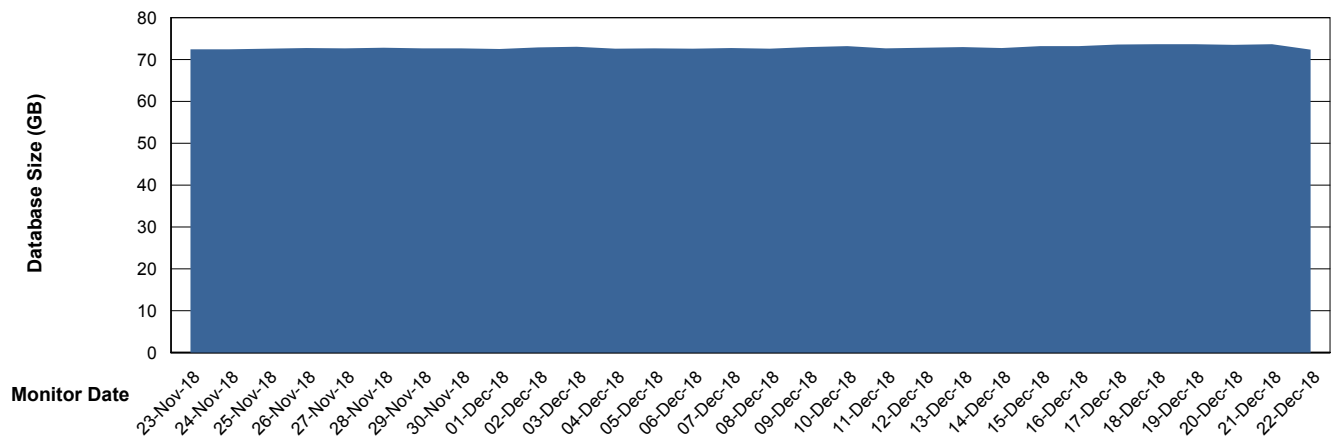

Weekly SLA Customer Report

Customer LLG_Production
Database ID 53

DATABASE SIZE LLGDB_Production

Database growth over last month

DATABASE SIZE LLGDBBI_Production

Database growth over last month

Weekly SLA Customer Report