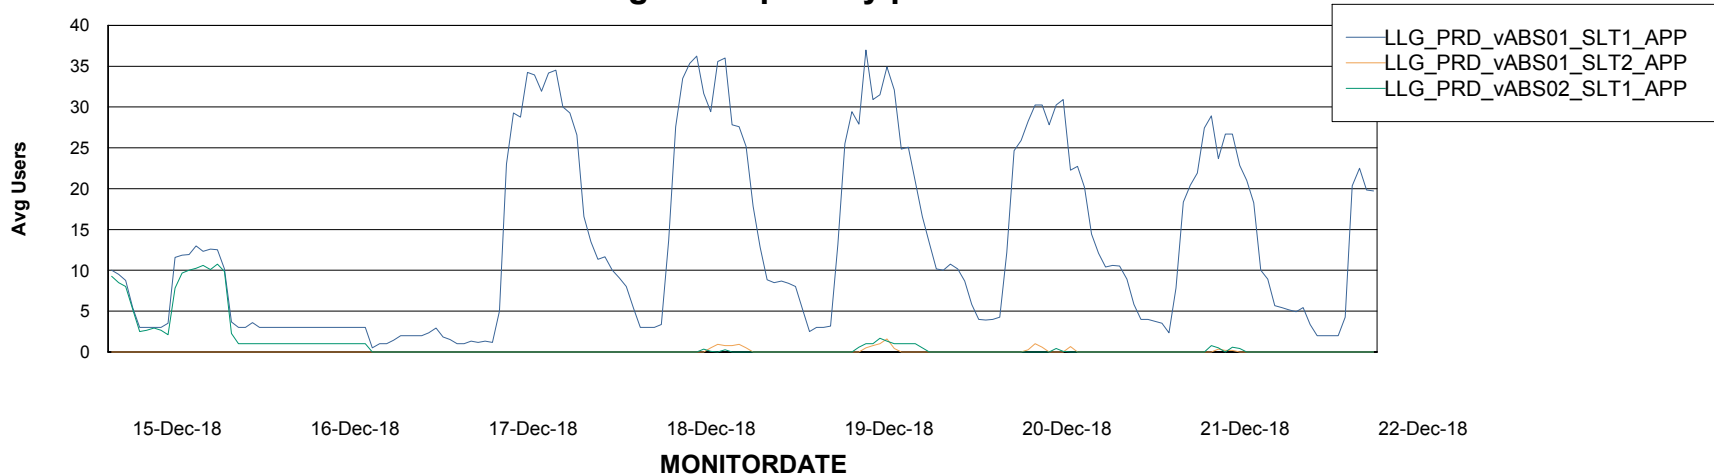

Weekly SLA Customer Report

Customer LLG_Production
Database ID 53

Database Tablespace LLGDBBI_Production

Date	Tablespace Name	Filesize (Gb)	Usedsize (Gb)	Percentage free
22-Dec-18	ABSDATA	44	36	18
	INDX	40	34	15
21-Dec-18	ABSDATA	44	36	18
	INDX	40	34	15
20-Dec-18	ABSDATA	44	36	18
	INDX	40	34	15
19-Dec-18	ABSDATA	44	36	18
	INDX	40	34	15
18-Dec-18	ABSDATA	44	36	18
	INDX	40	34	15
17-Dec-18	ABSDATA	44	36	18
	INDX	40	34	15
16-Dec-18	ABSDATA	44	36	18
	INDX	40	34	15

Weekly SLA Customer Report

Customer LLG_Production
Database ID 53

ABSSolute Application Server Services

Avg memory used per ABS Server Service

Avg users per day per ABS server

Weekly SLA Customer Report

Customer LLG_Production
Database ID 53