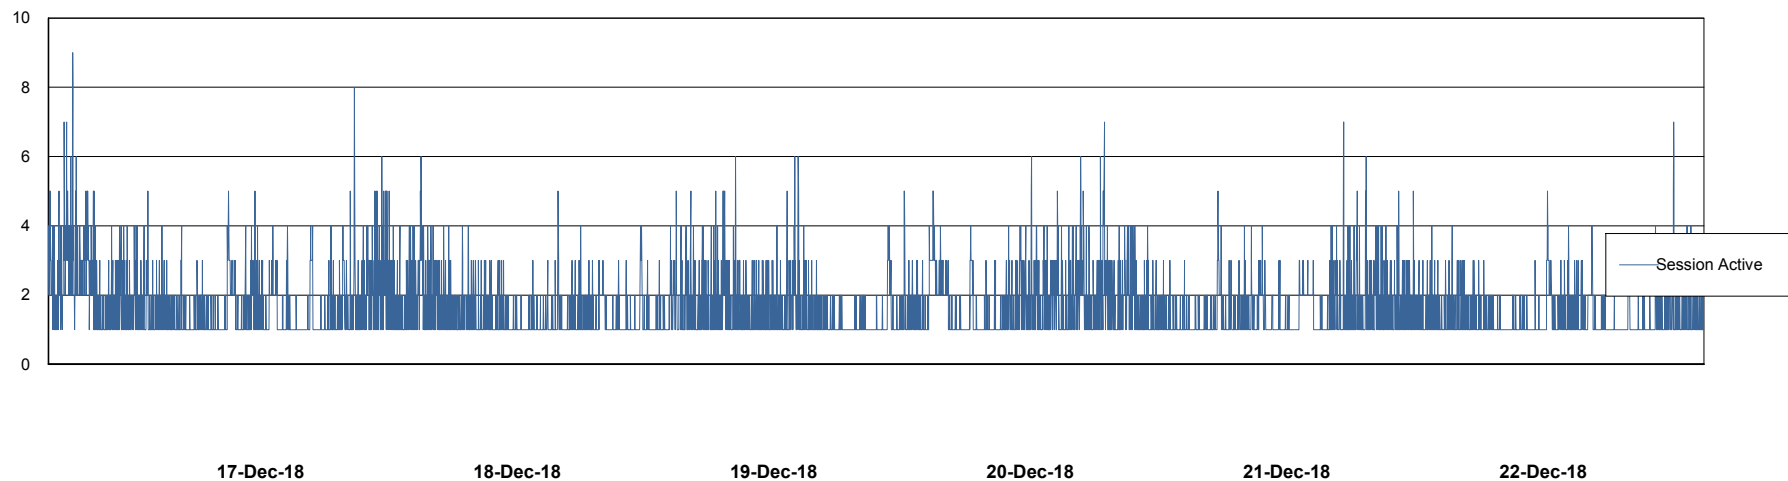

Database Performance LLGDB_Production

DB Processes Max 520
DB Sessions Max 804