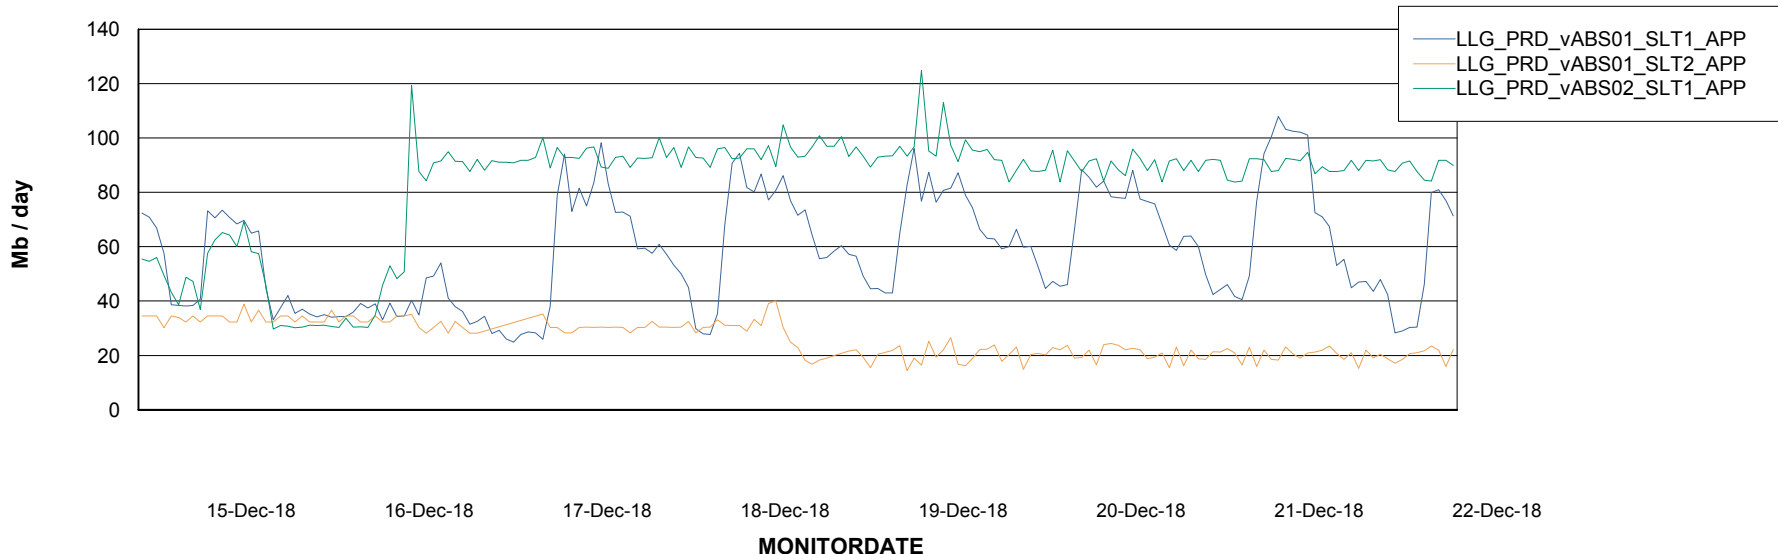

ABSSolute Application Server Services

Avg memory used per ABS Server Service