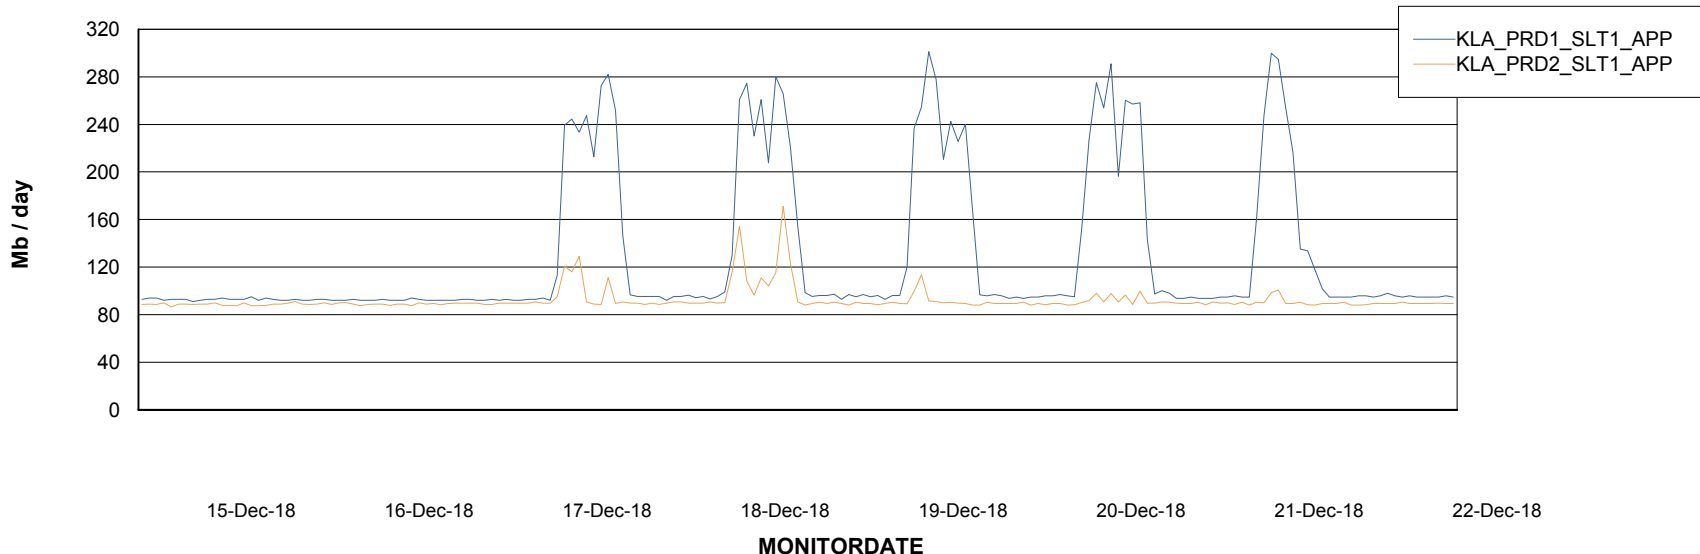

ABSSolute Application Server Services

Avg memory used per ABS Server Service