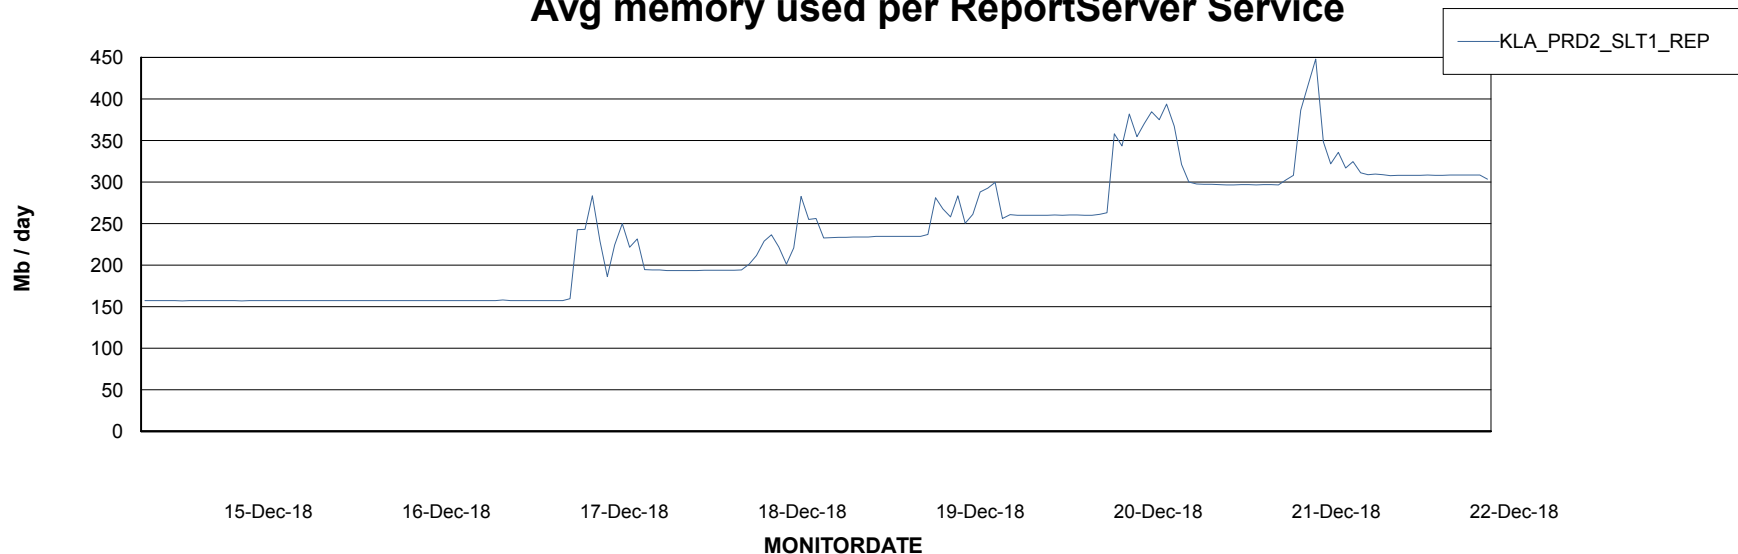

ABSSolute Application ReportServer Services

Avg memory used per ReportServer Service