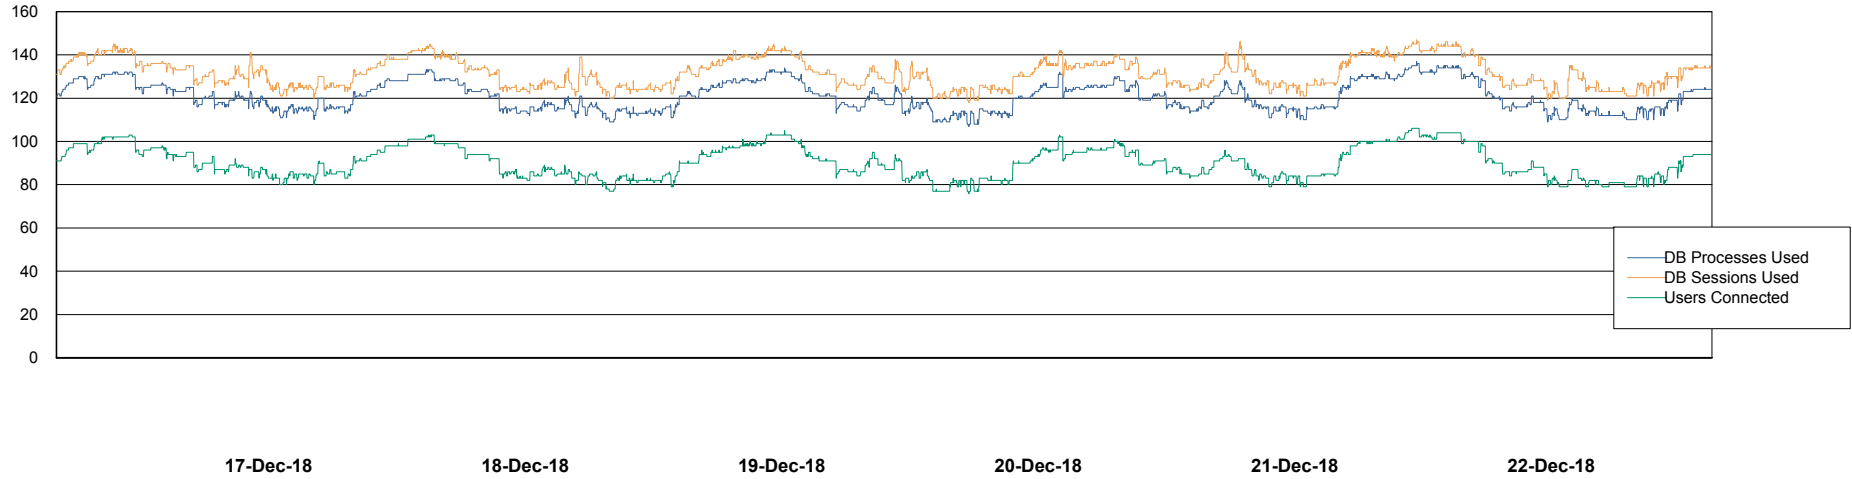

Weekly SLA Customer Report

Customer FIS_Production
Database ID 46

Harddisk Usage FIS_PRD_ORACLE1

	Free disk space on c: (%)	Total disk space on c: (Gb)	Free disk space on l: (%)	Total disk space on l: (Gb)	Free disk space on o: (%)	Total disk space on o: (Gb)
22-Dec-18	78	279	46	279	20	373
21-Dec-18	78	279	45	279	20	373
20-Dec-18	78	279	45	279	20	373
19-Dec-18	78	279	45	279	20	373
18-Dec-18	78	279	46	279	20	373
17-Dec-18	78	279	63	279	20	373
16-Dec-18	78	279	56	279	20	373

Harddisk Usage FIS_PRD_ORACLE2

	Free disk space on c: (%)	Total disk space on c: (Gb)	Free disk space on l: (%)	Total disk space on l: (Gb)	Free disk space on o: (%)	Total disk space on o: (Gb)
22-Dec-18	70	279	18	279	7	373
21-Dec-18	70	279	18	279	7	373
20-Dec-18	70	279	18	279	7	373
19-Dec-18	70	279	18	279	7	373
18-Dec-18	70	279	18	279	7	373
17-Dec-18	70	279	18	279	7	373
16-Dec-18	70	279	18	279	7	373

Weekly SLA Customer Report

Customer FIS_Production
Database ID 46

Database Performance FISDB_Production

DB Processes Max 150
DB Sessions Max 264

Weekly SLA Customer Report

Customer FIS_Production
Database ID 46

Database Performance FISDB_Standby

DB Processes Max 150
DB Sessions Max 264

Weekly SLA Customer Report

Customer FIS_Production
 Database ID 46

DATABASE SIZE FISDB_Production

Database growth over last month