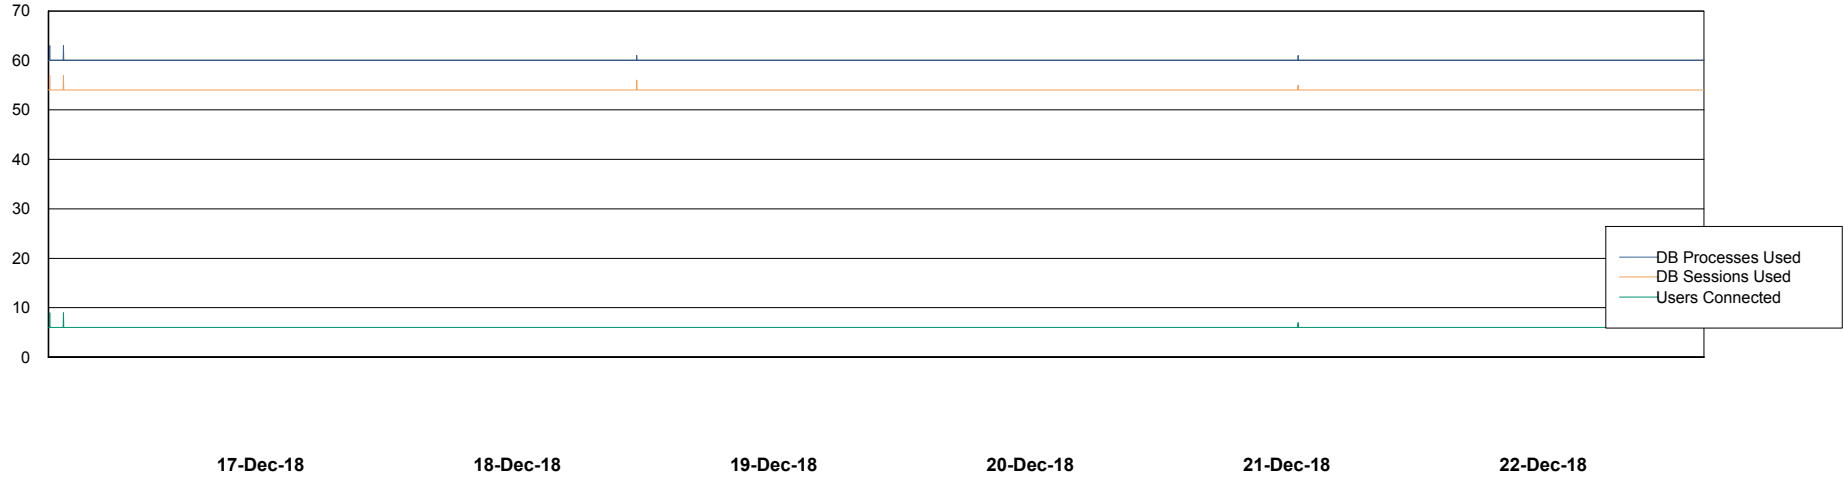

Weekly SLA Customer Report

Customer ELJ Production
Database ID 72

Database Performance ELJDB_Production

DB Processes Max 600
DB Sessions Max 924

Weekly SLA Customer Report

Customer ELJ Production
Database ID 72

Database Performance ELJDB_Standby

DB Processes Max 600
DB Sessions Max 924

Weekly SLA Customer Report

Customer ELJ Production
 Database ID 72

DATABASE SIZE ELJDB_Production

Database growth over last month