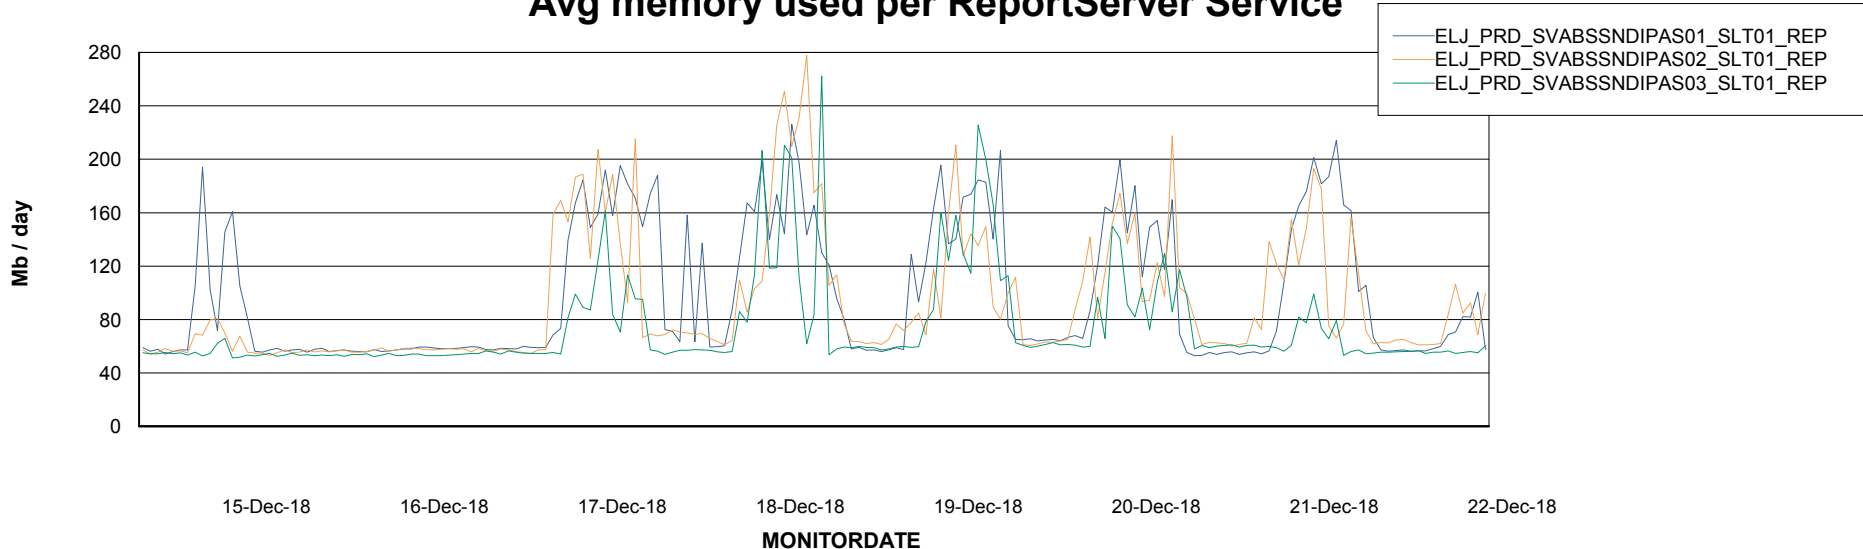

ABSSolute Application ReportServer Services

Avg memory used per ReportServer Service