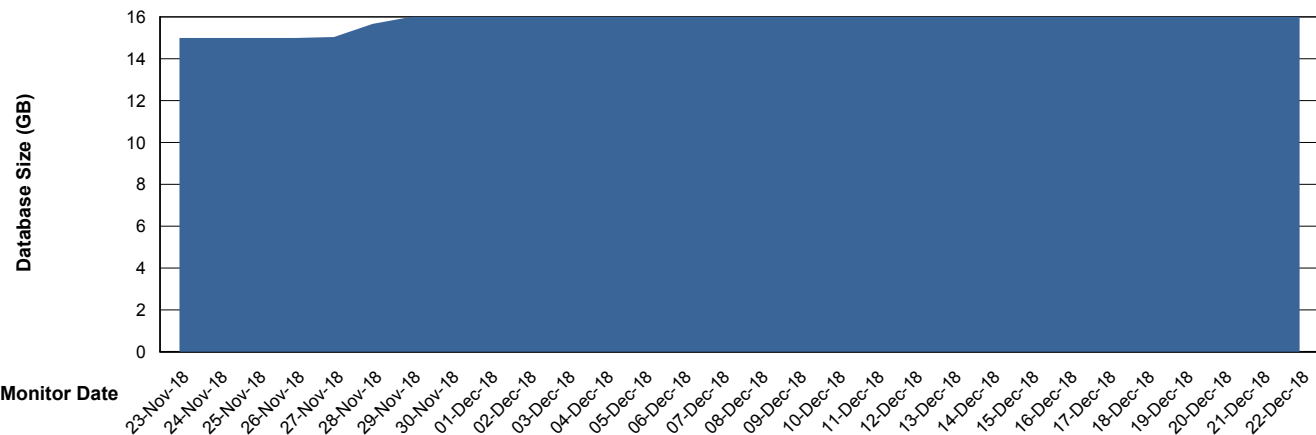

Database Performance ELJDB_Standby

DB Processes Max 600
DB Sessions Max 924

Weekly SLA Customer Report

Customer ELJ Production
 Database ID 72

DATABASE SIZE ELJDB_Production

Database growth over last month

Database Tablespace ELJDB_Production

| Date | Tablespace Name | Filesize (Gb) | Usedsize (Gb) | Percentage free |
|-----------|-----------------|---------------|---------------|-----------------|
| 22-Dec-18 | ABSDATA | 16 | 13 | 19 |
| | INDX | 10 | 1 | 90 |
| 21-Dec-18 | ABSDATA | 16 | 13 | 19 |
| | INDX | 10 | 1 | 90 |
| 20-Dec-18 | ABSDATA | 16 | 13 | 19 |
| | INDX | 10 | 1 | 90 |
| 19-Dec-18 | ABSDATA | 16 | 13 | 19 |
| | INDX | 10 | 1 | 90 |
| 18-Dec-18 | ABSDATA | 16 | 13 | 19 |
| | INDX | 10 | 1 | 90 |
| 17-Dec-18 | ABSDATA | 16 | 13 | 19 |
| | INDX | 10 | 1 | 90 |
| 16-Dec-18 | ABSDATA | 16 | 13 | 19 |
| | INDX | 10 | 1 | 90 |