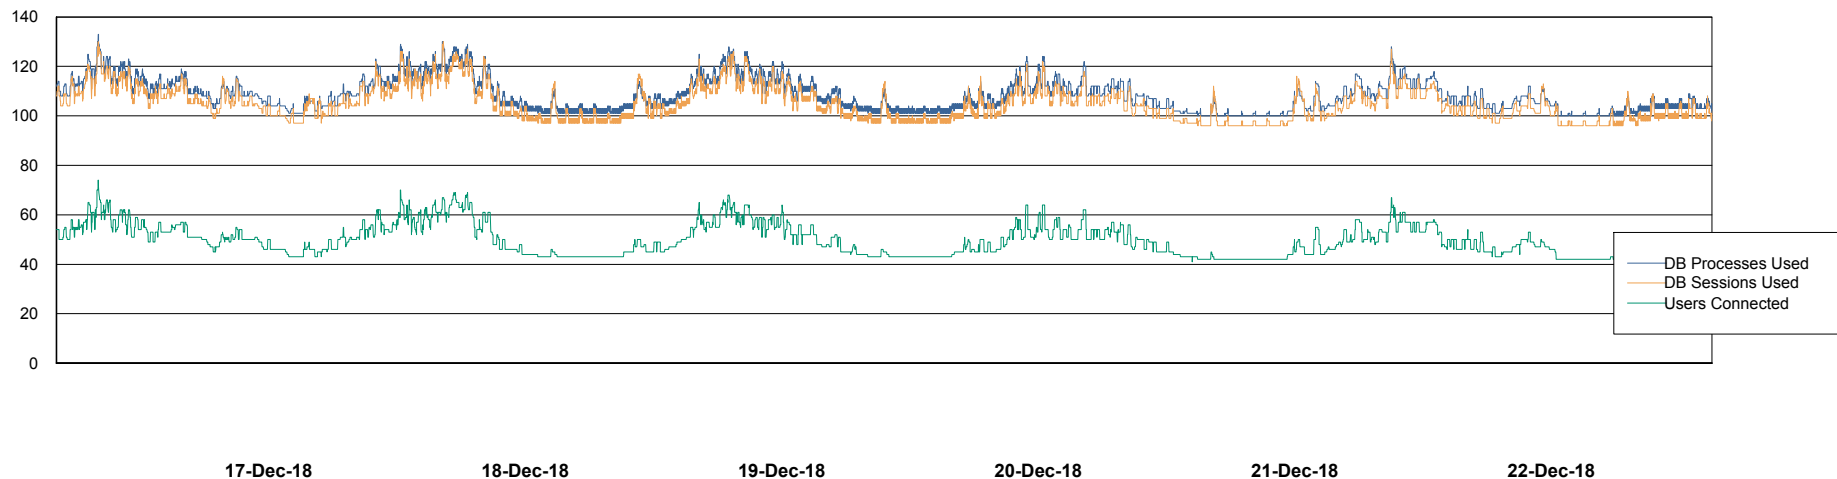

Weekly SLA Customer Report

Customer ELJ Production
Database ID 72

Harddisk Usage ELJ_PRD_SVABSSNDIPDB02

| | Free disk space on / (%) | Total disk space on / (Gb) | Used disk space on / (Gb) | Free disk space on /home (%) | Free disk space on /u01 (%) | Total disk space on /u01 (Gb) | Used disk space on /u01 (Gb) |
|-----------|--------------------------|----------------------------|---------------------------|------------------------------|-----------------------------|-------------------------------|------------------------------|
| 22-Dec-18 | 83 | 160 | 27 | 83 | 90 | 600 | 58 |
| 21-Dec-18 | 83 | 160 | 27 | 83 | 90 | 600 | 58 |
| 20-Dec-18 | 83 | 160 | 27 | 83 | 90 | 600 | 58 |
| 19-Dec-18 | 83 | 160 | 27 | 83 | 90 | 600 | 58 |
| 18-Dec-18 | 83 | 160 | 27 | 83 | 90 | 600 | 58 |
| 17-Dec-18 | 83 | 160 | 27 | 83 | 90 | 600 | 58 |
| 16-Dec-18 | 83 | 160 | 27 | 83 | 90 | 600 | 58 |

Weekly SLA Customer Report

Customer ELJ Production
Database ID 72

Database Performance ELJDB_Production

DB Processes Max 600
DB Sessions Max 924

Weekly SLA Customer Report

Customer ELJ Production
Database ID 72