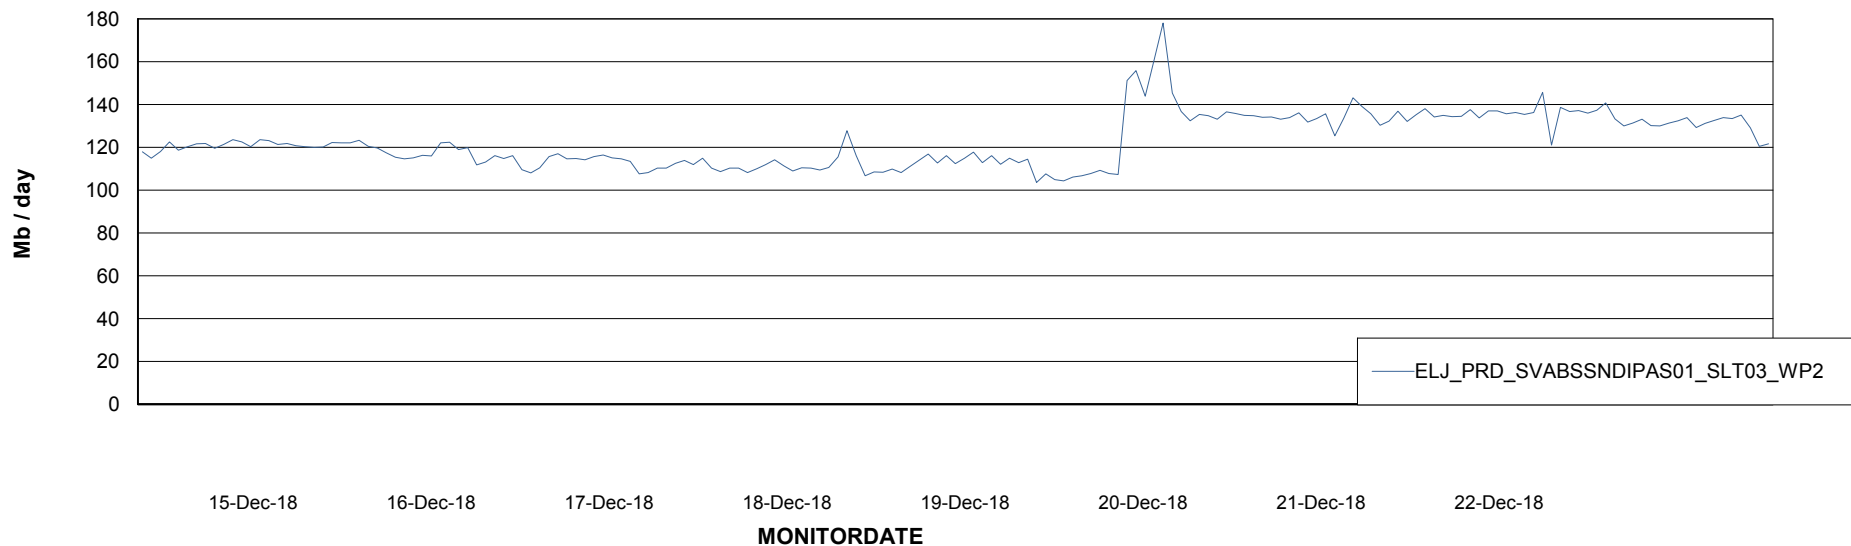

ABSSolute Application ReportServer Services

Avg memory used per ReportServer Service

Weekly SLA Customer Report

Customer ELJ Production
Database ID 72

ABSSolute Web Component Services

Avg memory used per ABS Web component