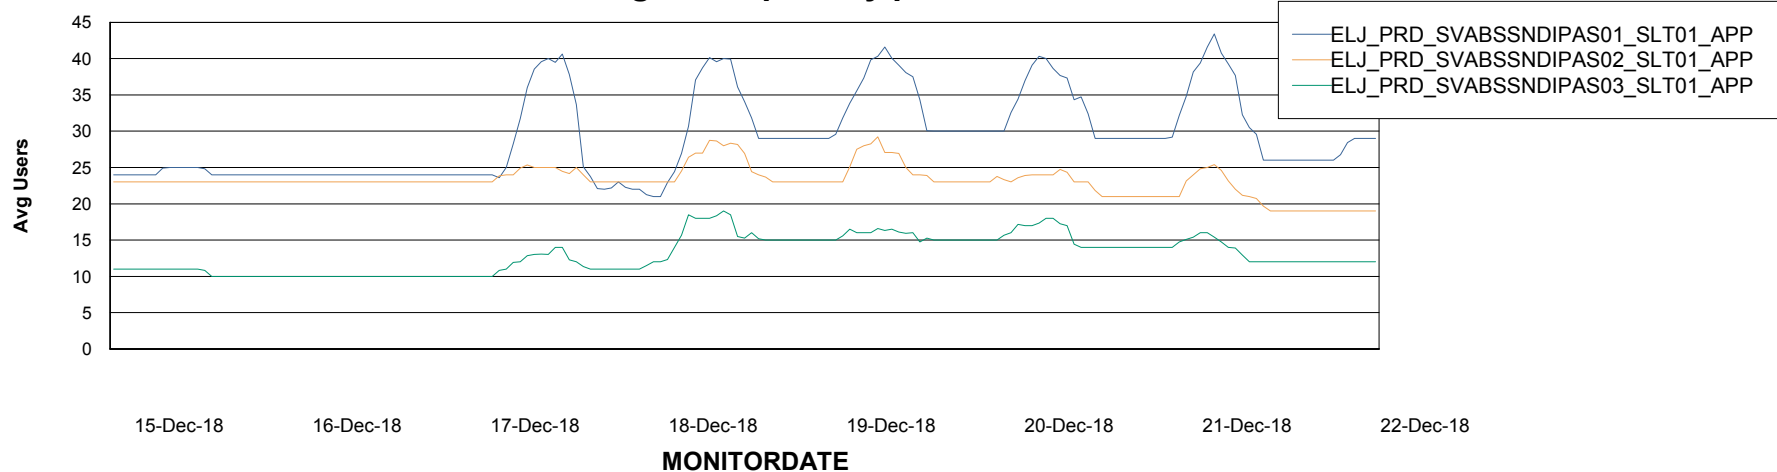

Weekly SLA Customer Report

Customer ELJ Production
Database ID 72

ABSolute Application Server Services

Avg memory used per ABS Server Service

Avg users per day per ABS server

Weekly SLA Customer Report

Customer ELJ Production
Database ID 72