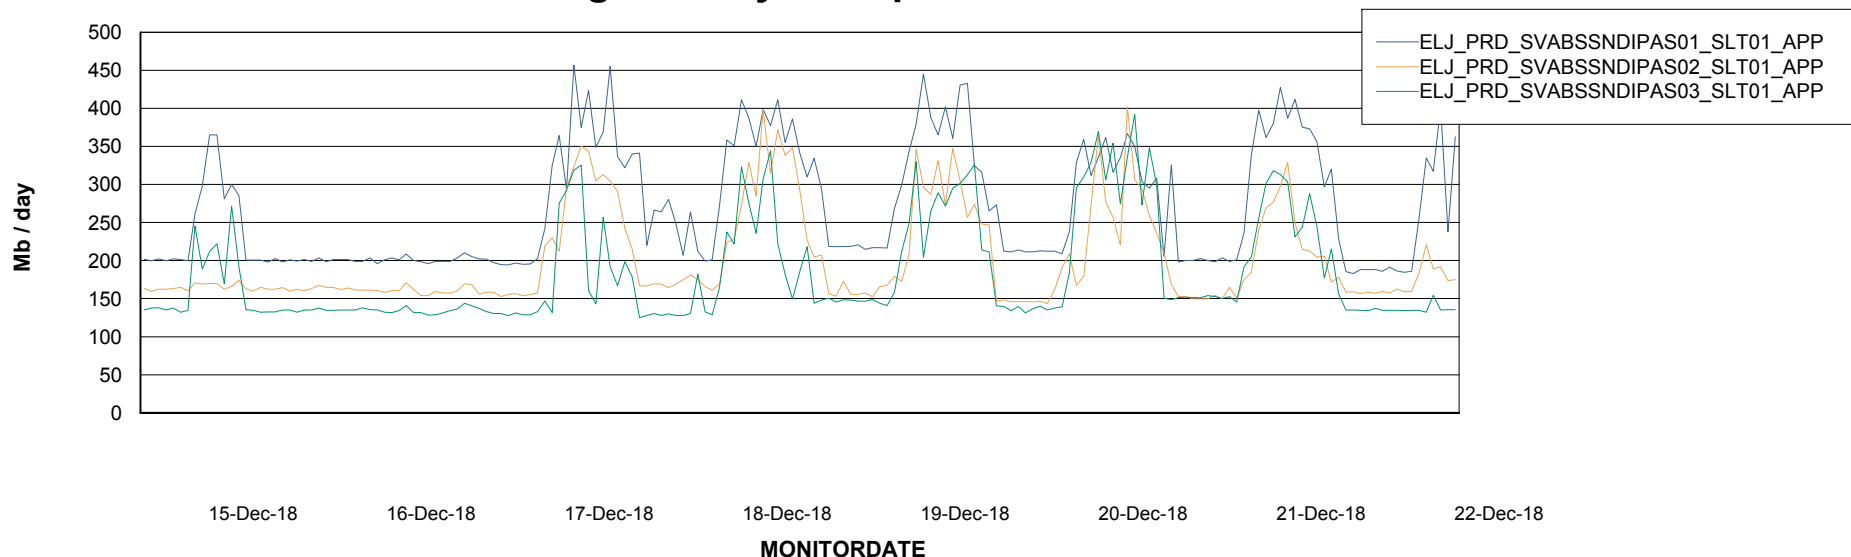

ABSolute Application Server Services

Avg memory used per ABS Server Service