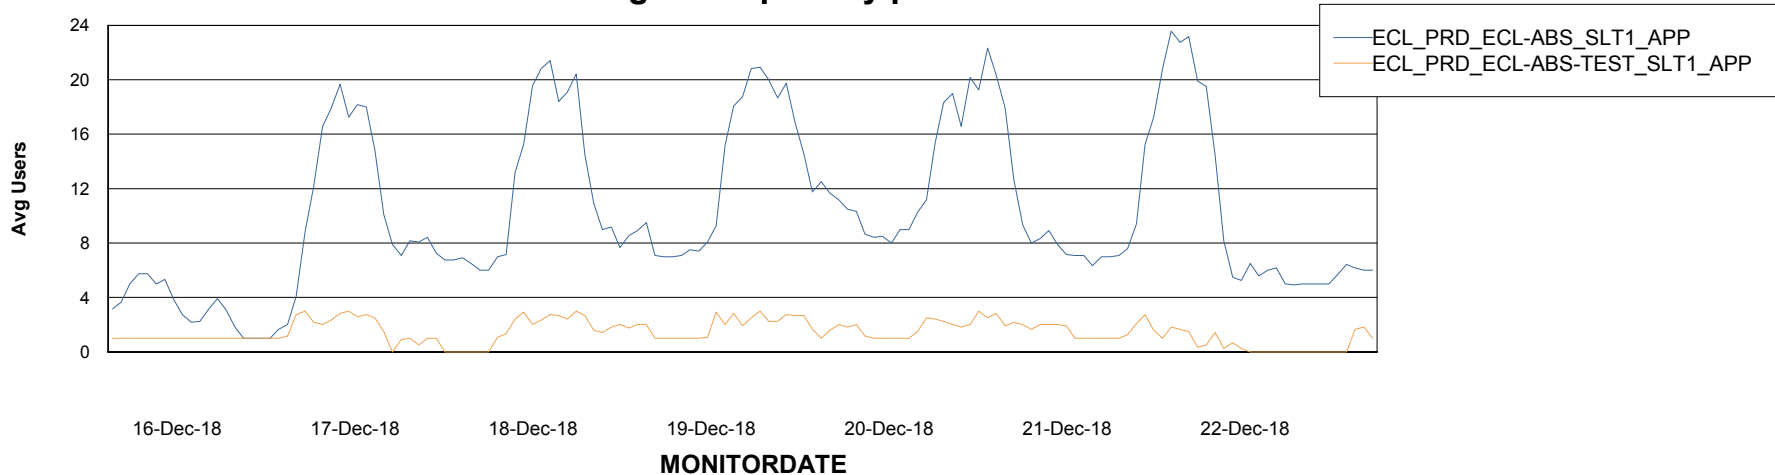

Weekly SLA Customer Report

Customer ECL Production
Database ID 77

ABSSolute Application Server Services

Avg memory used per ABS Server Service

Avg users per day per ABS server

Weekly SLA Customer Report

Customer ECL Production
Database ID 77