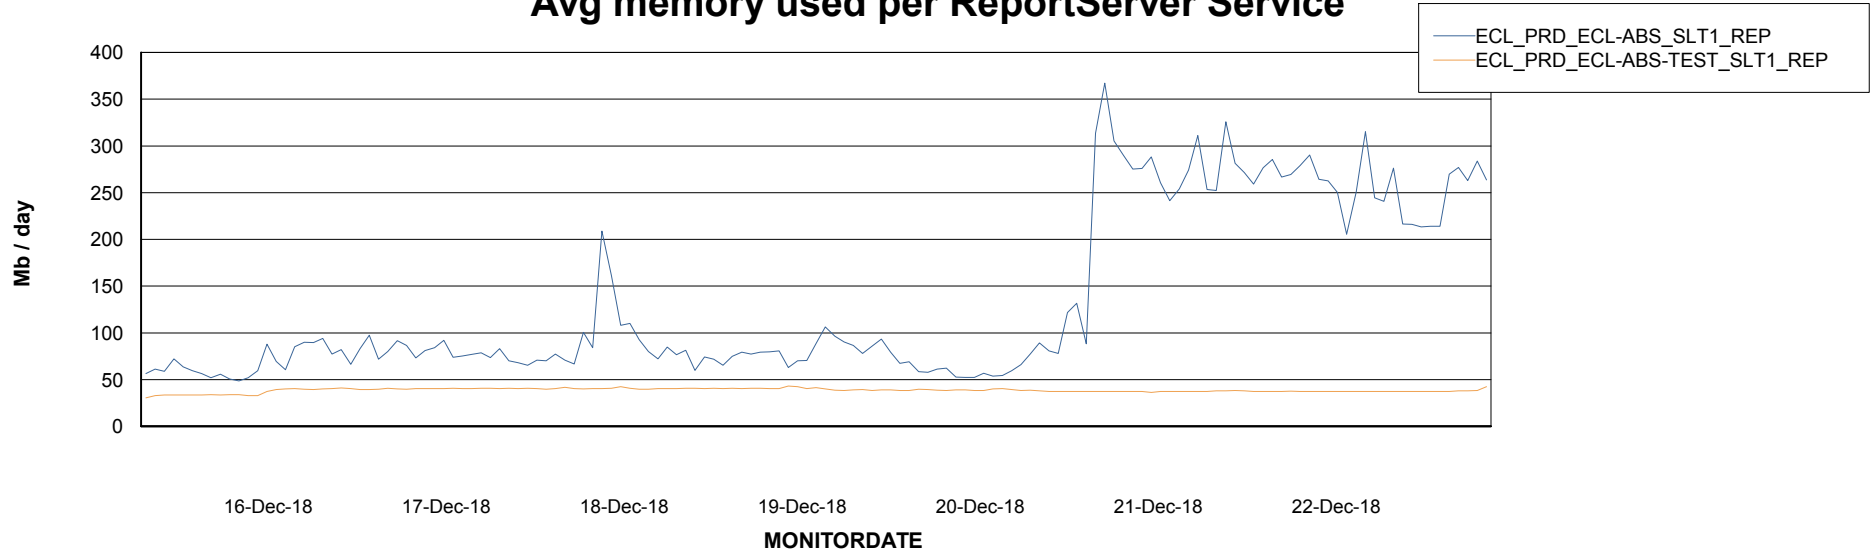

ABSSolute Application ReportServer Services

Avg memory used per ReportServer Service