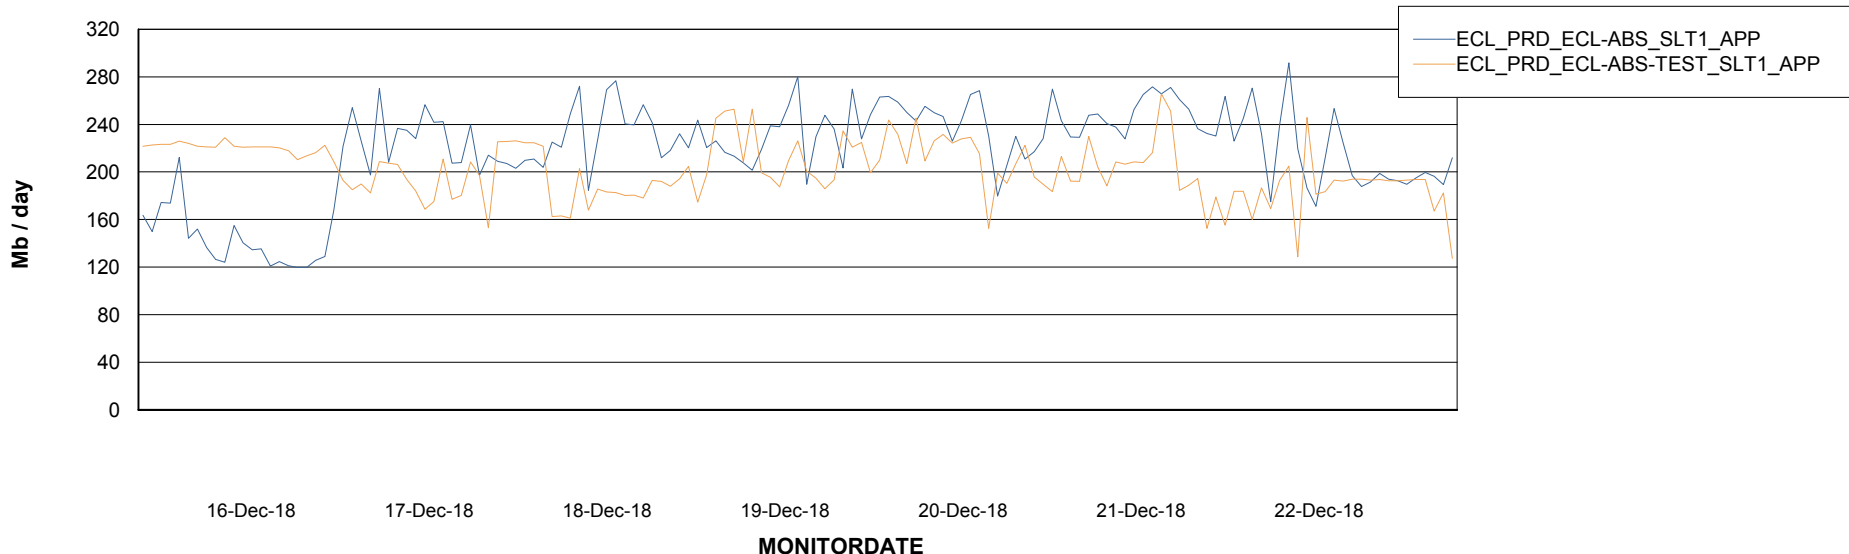

DATABASE SIZE ECLDB_Production

Database growth over last month

Database Tablespace ECLDB_Production

Date	Tablespace Name	Filesize (Gb)	Usedsize (Gb)	Percentage free
22-Dec-18	ABSDATA	29	25	14
	INDX	8	1	88
21-Dec-18	ABSDATA	29	25	14
	INDX	8	1	88
20-Dec-18	ABSDATA	29	25	14
	INDX	8	1	88
19-Dec-18	ABSDATA	29	25	14
	INDX	8	1	88
18-Dec-18	ABSDATA	29	25	14
	INDX	8	1	88
17-Dec-18	ABSDATA	29	25	14
	INDX	8	1	88
16-Dec-18	ABSDATA	29	25	14
	INDX	8	1	88

Weekly SLA Customer Report

Customer ECL Production
Database ID 77

ABSSolute Application Server Services

Avg memory used per ABS Server Service

Avg users per day per ABS server

Weekly SLA Customer Report

Customer ECL Production
Database ID 77