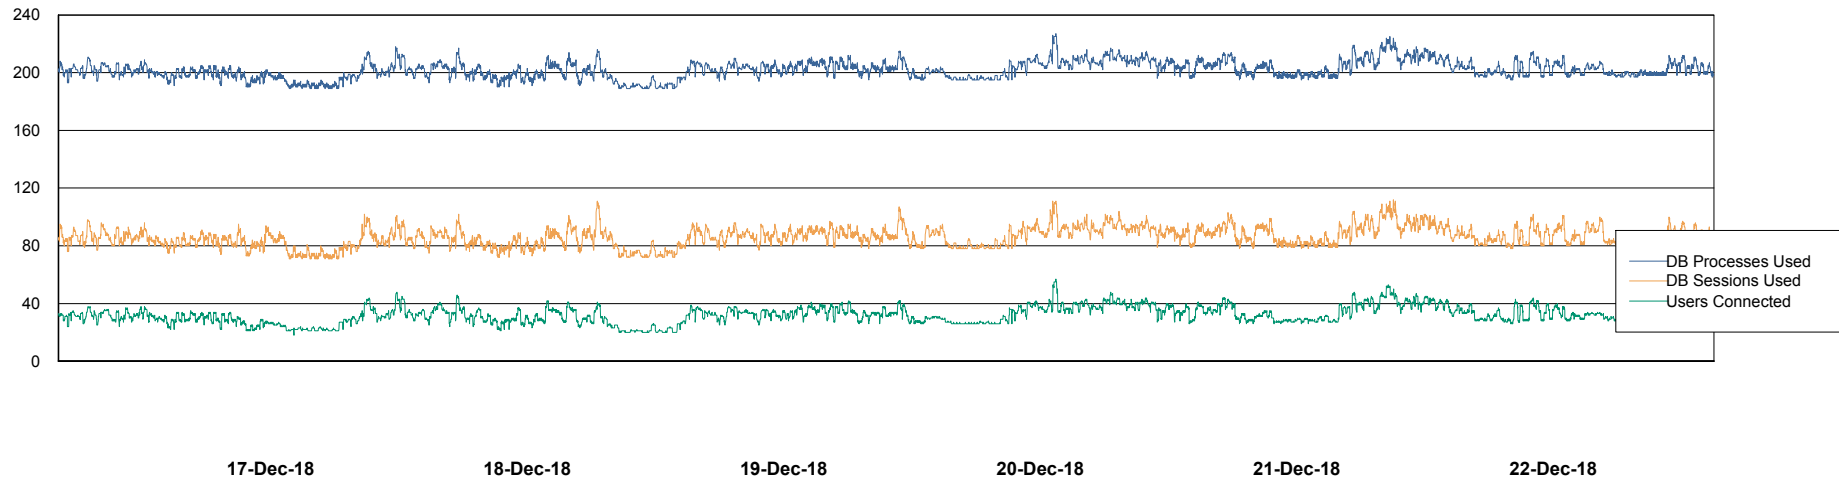

Weekly SLA Customer Report

Customer ECL Production
Database ID 77

Harddisk Usage ECL_PRD_ECL-ABS-WEB

	Free disk space on c: (%)	Total disk space on c: (Gb)
22-Dec-18	82	127
21-Dec-18	82	127
20-Dec-18	82	127
19-Dec-18	82	127
18-Dec-18	82	127
17-Dec-18	82	127
16-Dec-18	82	127

Weekly SLA Customer Report

Customer ECL Production
Database ID 77

Database Performance ECLDB_Production

DB Processes Max 300
DB Sessions Max 480

Weekly SLA Customer Report

Customer ECL Production
 Database ID 77