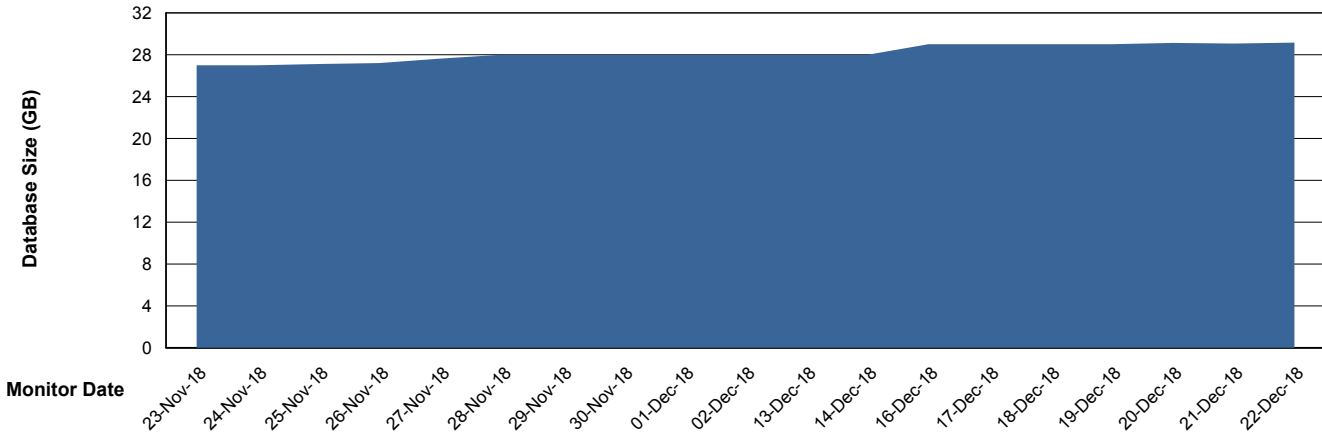

Weekly SLA Customer Report

Customer ECL Production
Database ID 77

Database Performance ECLDB_Production

DB Processes Max 300
DB Sessions Max 480

Weekly SLA Customer Report

Customer ECL Production
 Database ID 77

DATABASE SIZE ECLDB_Production

Database growth over last month

Database Tablespace ECLDB_Production

Date	Tablespace Name	Filesize (Gb)	Usedsize (Gb)	Percentage free
22-Dec-18	ABSDATA	29	25	14
	INDX	8	1	88
21-Dec-18	ABSDATA	29	25	14
	INDX	8	1	88
20-Dec-18	ABSDATA	29	25	14
	INDX	8	1	88
19-Dec-18	ABSDATA	29	25	14
	INDX	8	1	88
18-Dec-18	ABSDATA	29	25	14
	INDX	8	1	88
17-Dec-18	ABSDATA	29	25	14
	INDX	8	1	88
16-Dec-18	ABSDATA	29	25	14
	INDX	8	1	88