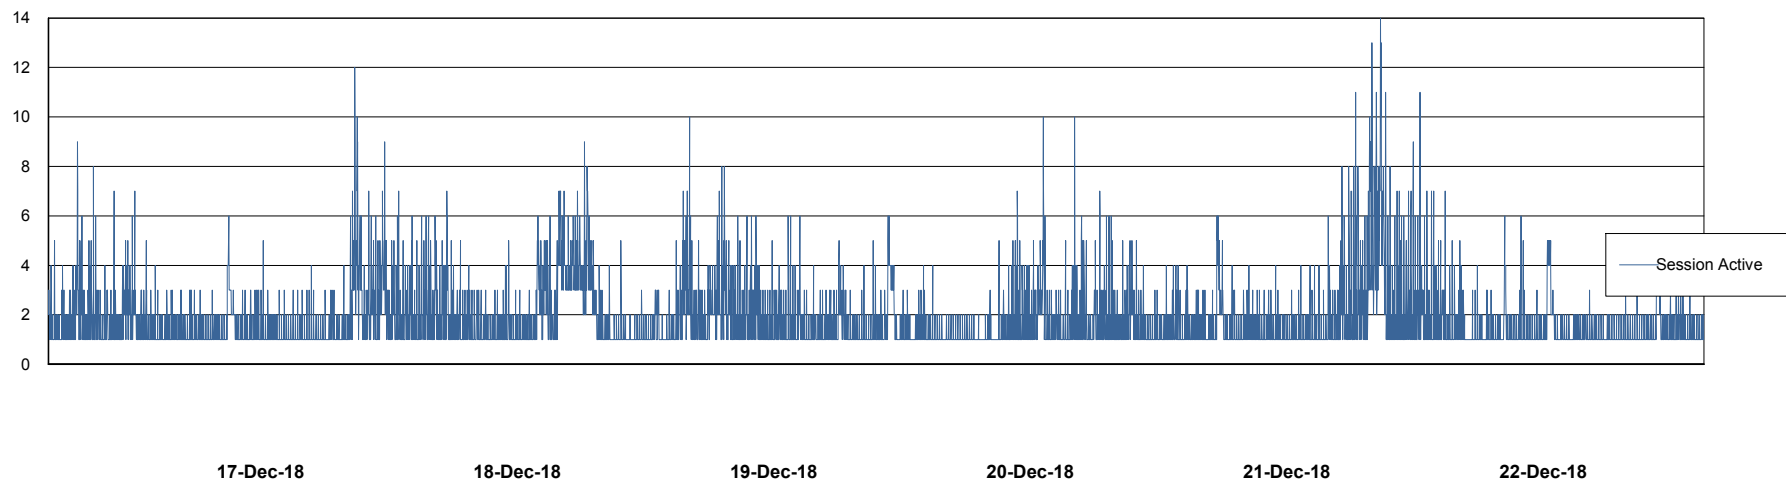

Weekly SLA Customer Report

Customer ECL Production
Database ID 77

Harddisk Usage ECL_PRD_ECL-ABS-WEB

	Free disk space on c: (%)	Total disk space on c: (Gb)
22-Dec-18	82	127
21-Dec-18	82	127
20-Dec-18	82	127
19-Dec-18	82	127
18-Dec-18	82	127
17-Dec-18	82	127
16-Dec-18	82	127

Weekly SLA Customer Report

Customer ECL Production
Database ID 77

Database Performance ECLDB_Production

DB Processes Max 300
DB Sessions Max 480

Weekly SLA Customer Report

Customer ECL Production
 Database ID 77