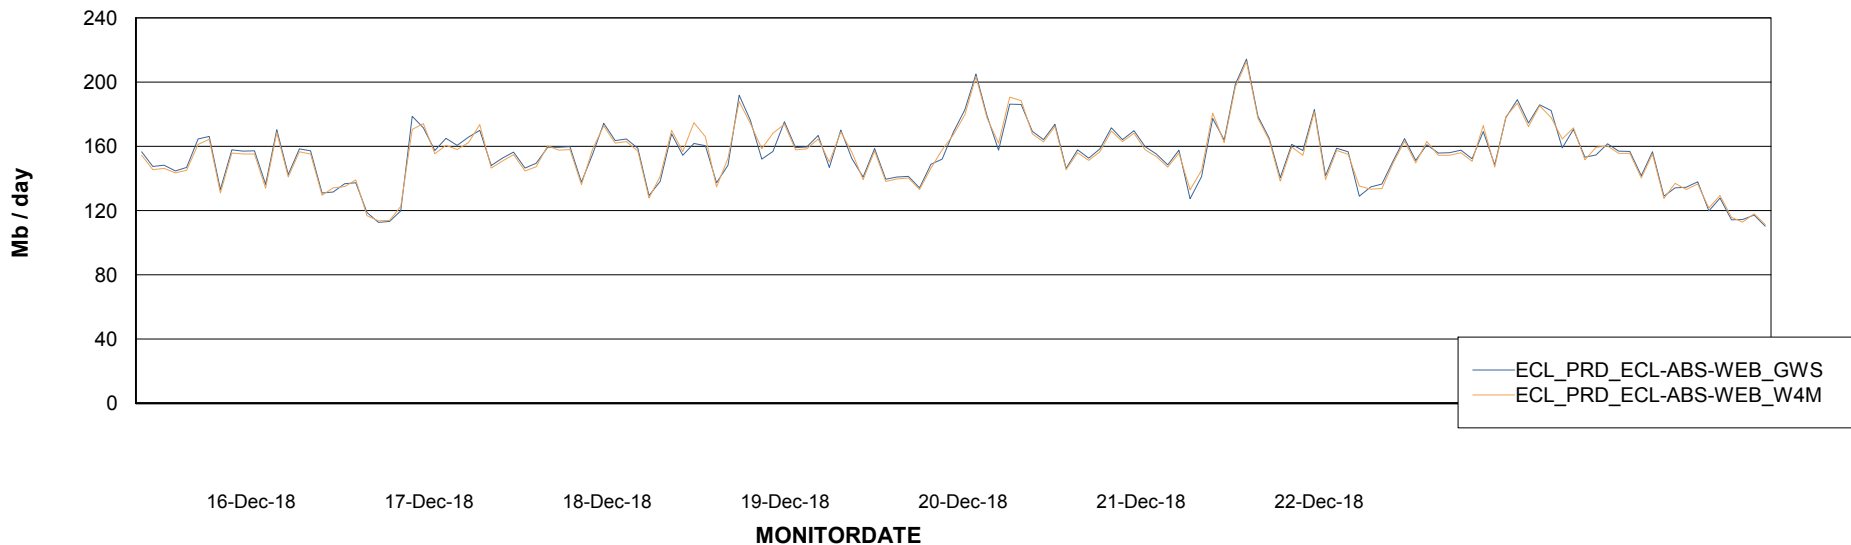

ABSSolute Application ReportServer Services

Avg memory used per ReportServer Service

Weekly SLA Customer Report

Customer ECL Production
Database ID 77

ABSSolute Web Component Services

Avg memory used per ABS Web component