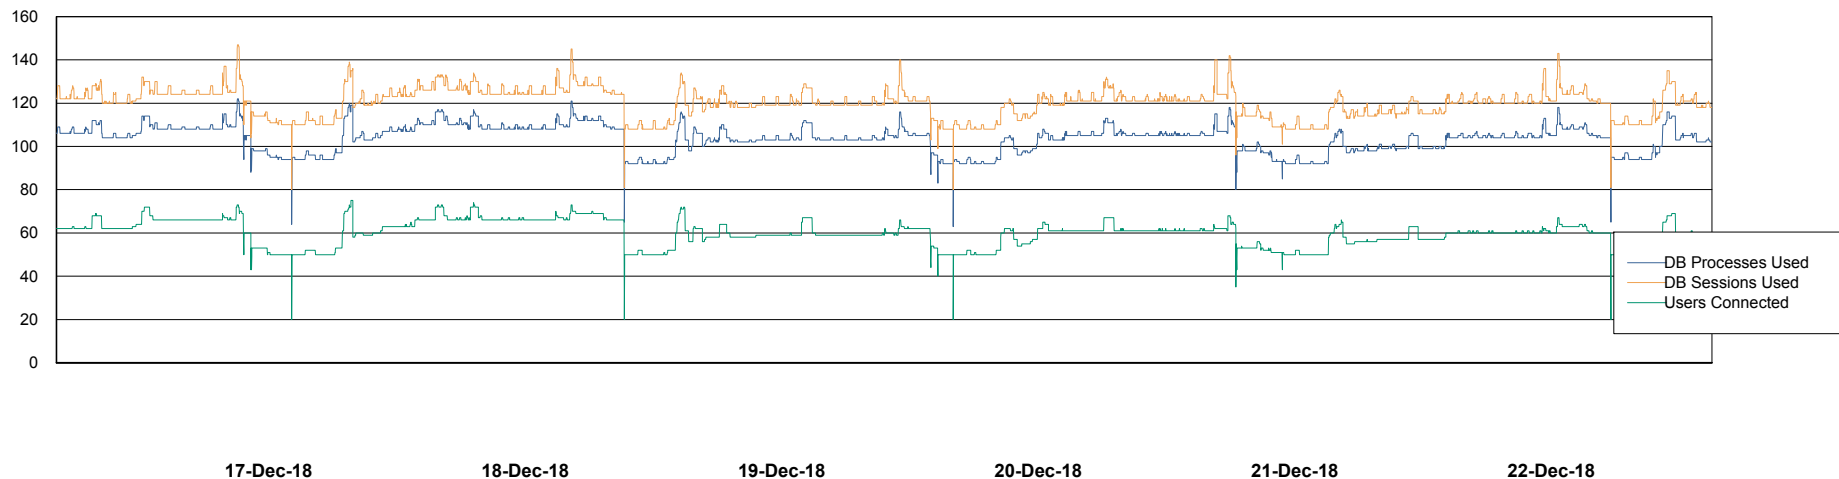

Database Performance DFDDB_Production