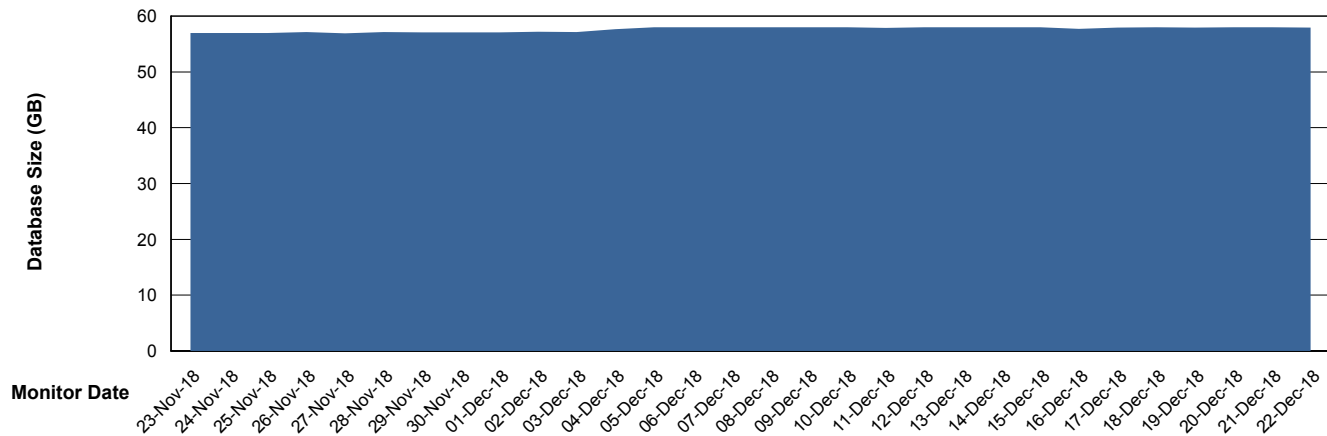

Weekly SLA Customer Report

Customer DFD Production
Database ID 39

DATABASE SIZE DFDDDB_Production

Database growth over last month

DATABASE SIZE DFDDDBI_Production

Database growth over last month

Weekly SLA Customer Report