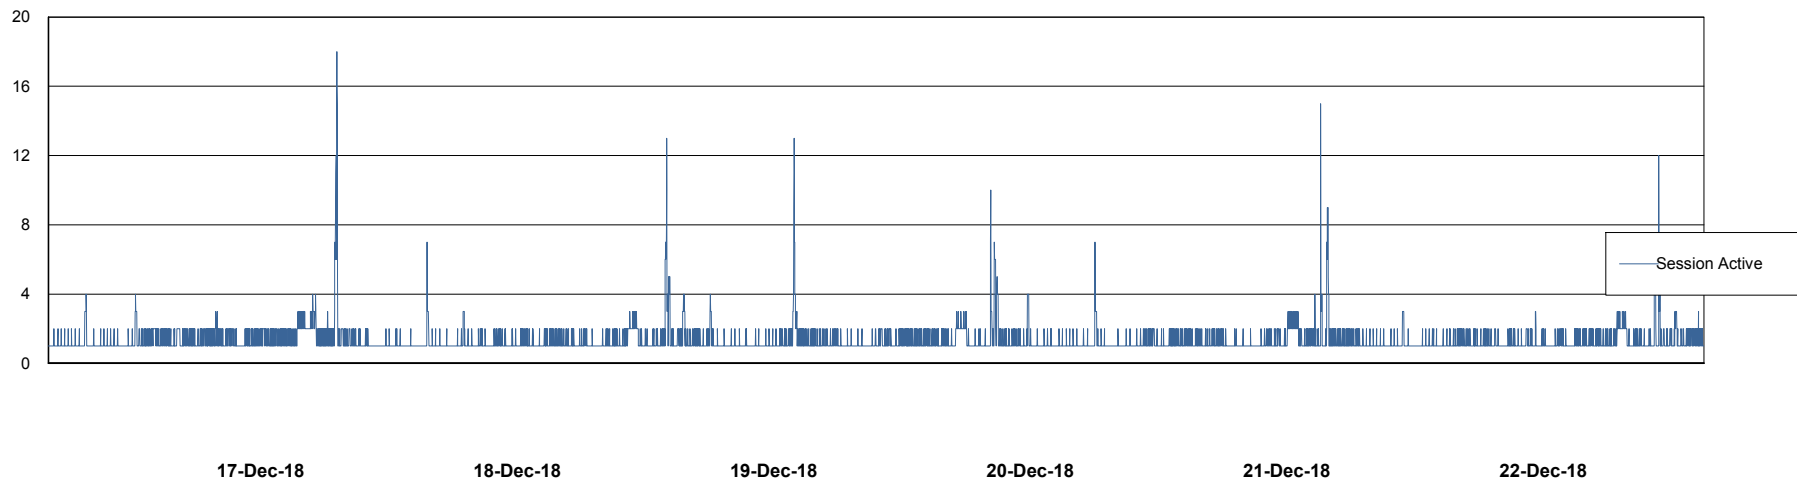

Weekly SLA Customer Report

Customer DFD Production
Database ID 39

Database Performance DFDDB_Production

Weekly SLA Customer Report

Customer DFD Production
Database ID 39

Database Performance DFDDDBBI_Production