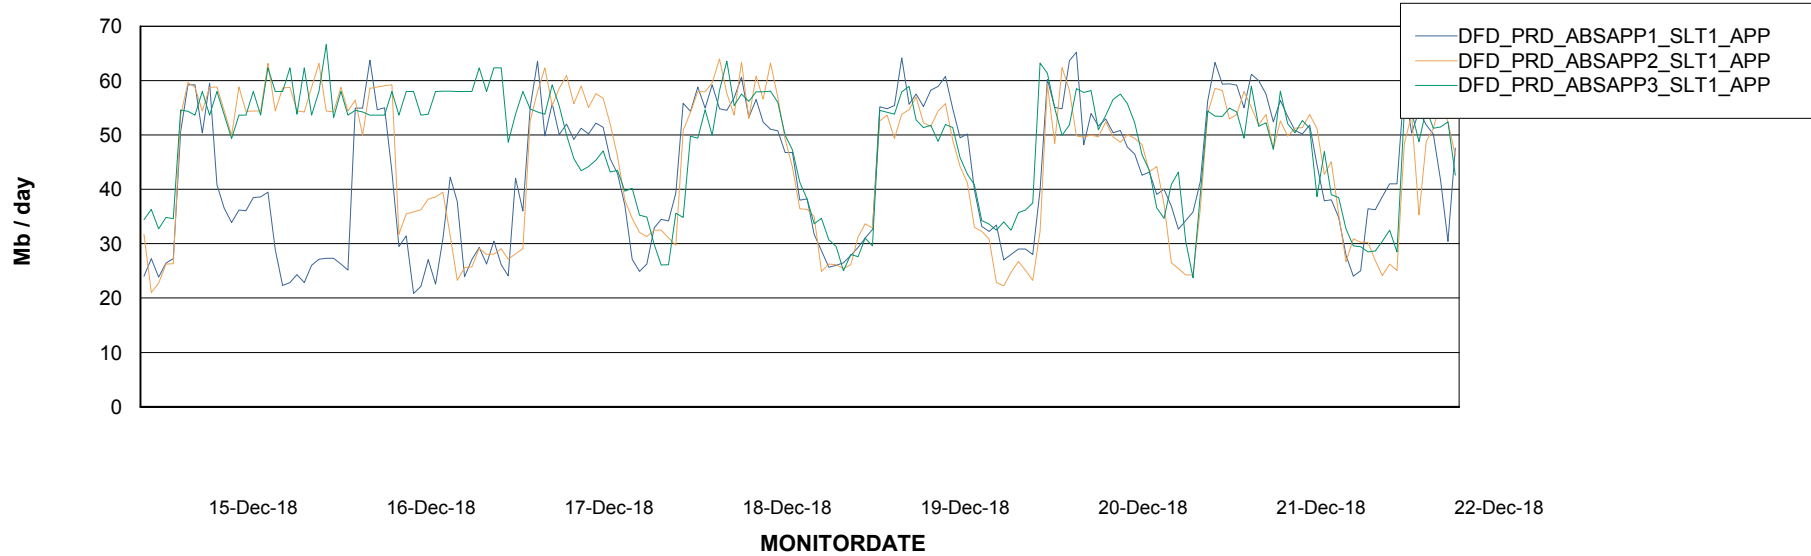

Standby Database Health DFD Production

Recovery lag for last 7 days

Weekly SLA Customer Report

Customer DFD Production
Database ID 39

ABSolute Application Server Services

Avg memory used per ABS Server Service