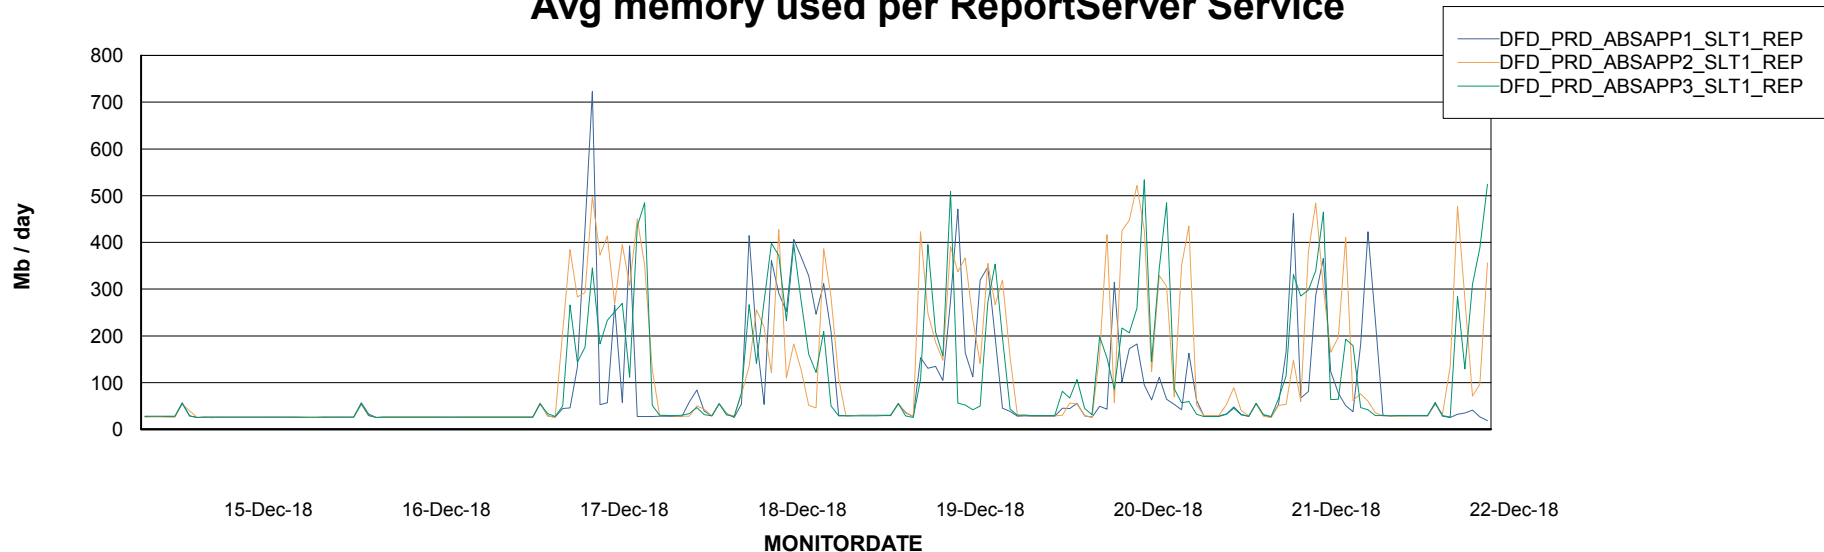

Avg users per day per ABS server

Weekly SLA Customer Report

Customer DFD Production
Database ID 39

ABSSolute Application ReportServer Services

Avg memory used per ReportServer Service

Disaster per ABS component