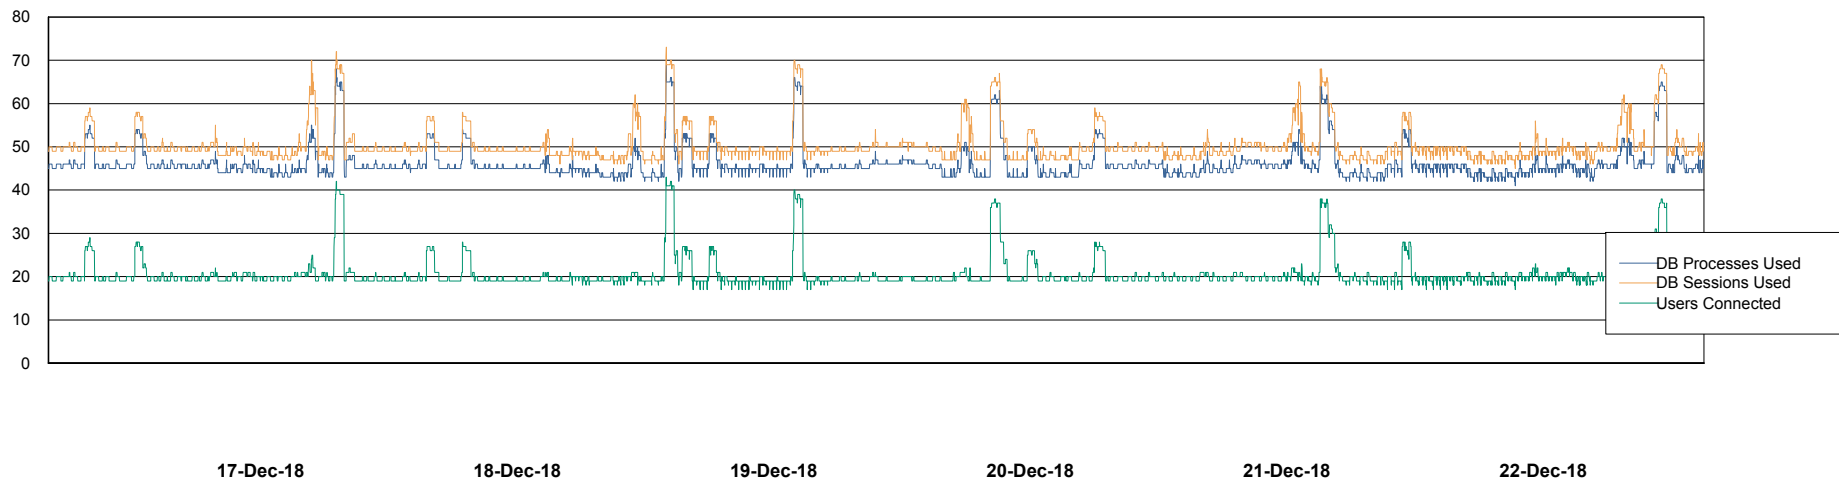

Weekly SLA Customer Report

Customer DFD Production
Database ID 39

Database Performance DFDDB_Production

Weekly SLA Customer Report

Customer DFD Production
Database ID 39

Database Performance DFDDDBBI_Production