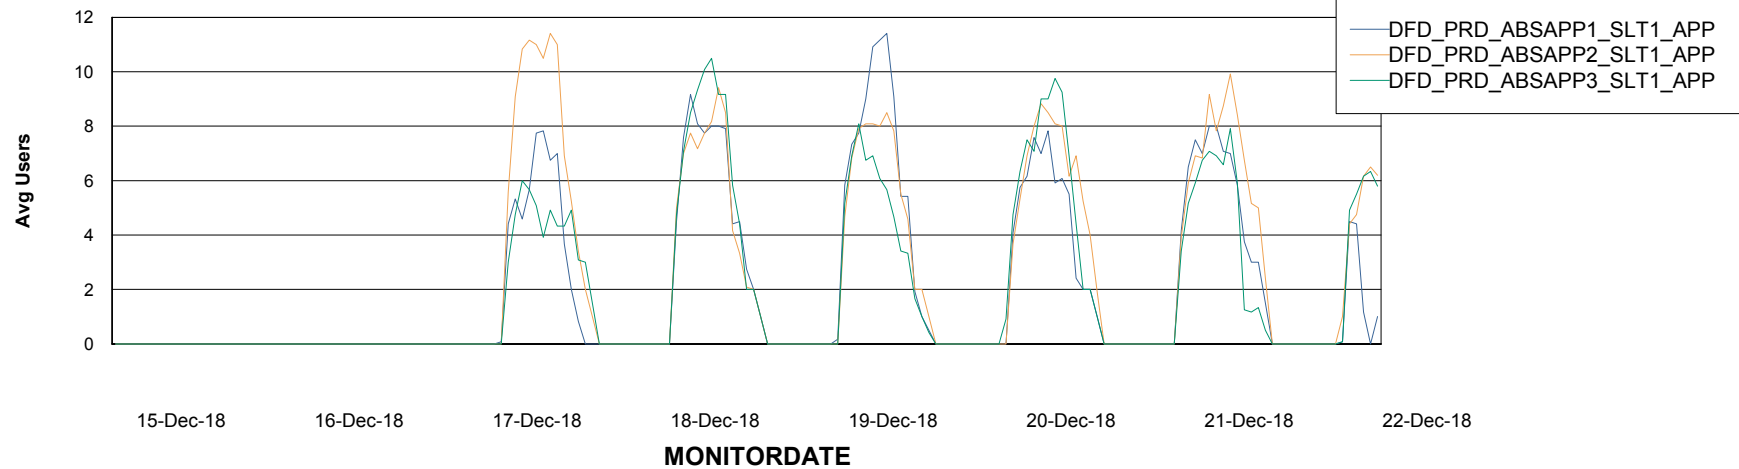

Avg users per day per ABS server