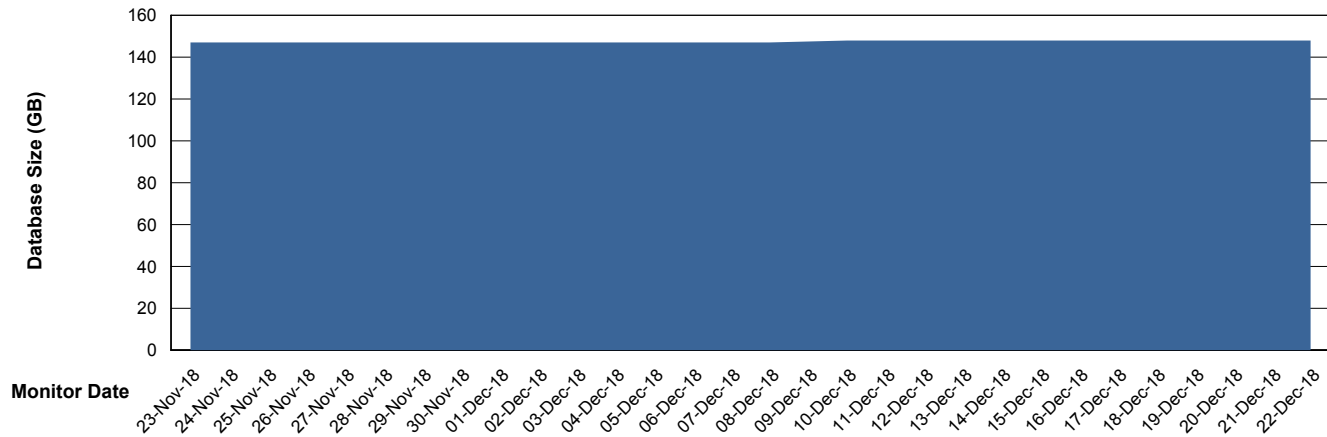

Weekly SLA Customer Report

Customer DFD Production
Database ID 39

Database Performance DFDDB_Production

Weekly SLA Customer Report

Customer DFD Production
Database ID 39

Database Performance DFDDDBBI_Production

Weekly SLA Customer Report

Customer DFD Production
Database ID 39

DATABASE SIZE DFDDDB_Production

Database growth over last month

DATABASE SIZE DFDDDBI_Production

Database growth over last month

Weekly SLA Customer Report