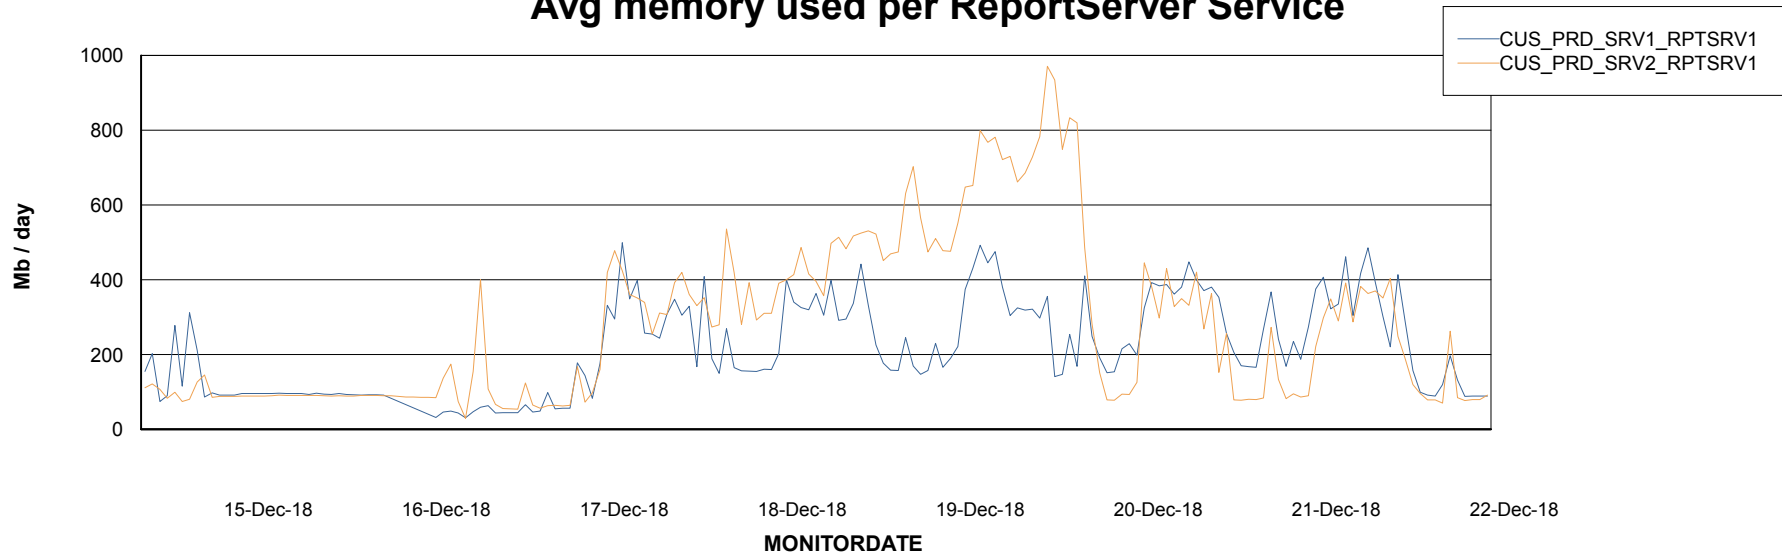

ABSolute Web Component Services

Avg memory used per ReportServer Service