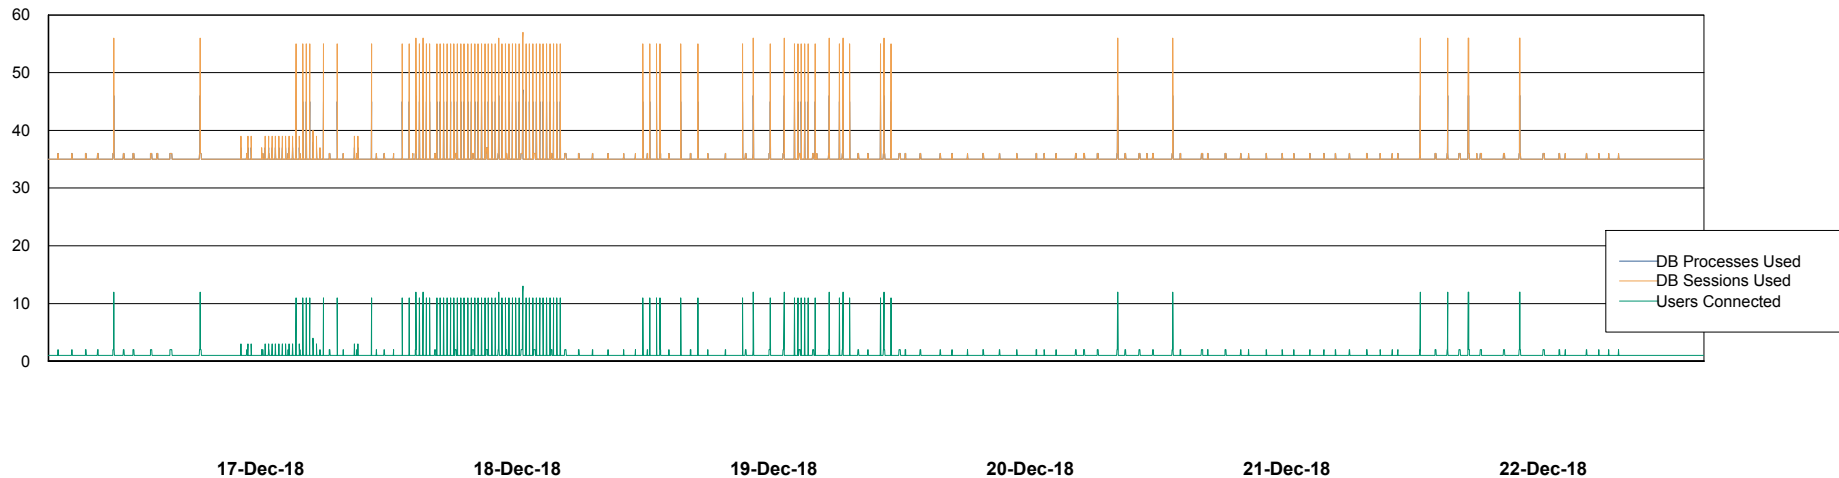

Database Performance CUS_ProdDB_Standby

DB Processes Max 300
DB Sessions Max 472