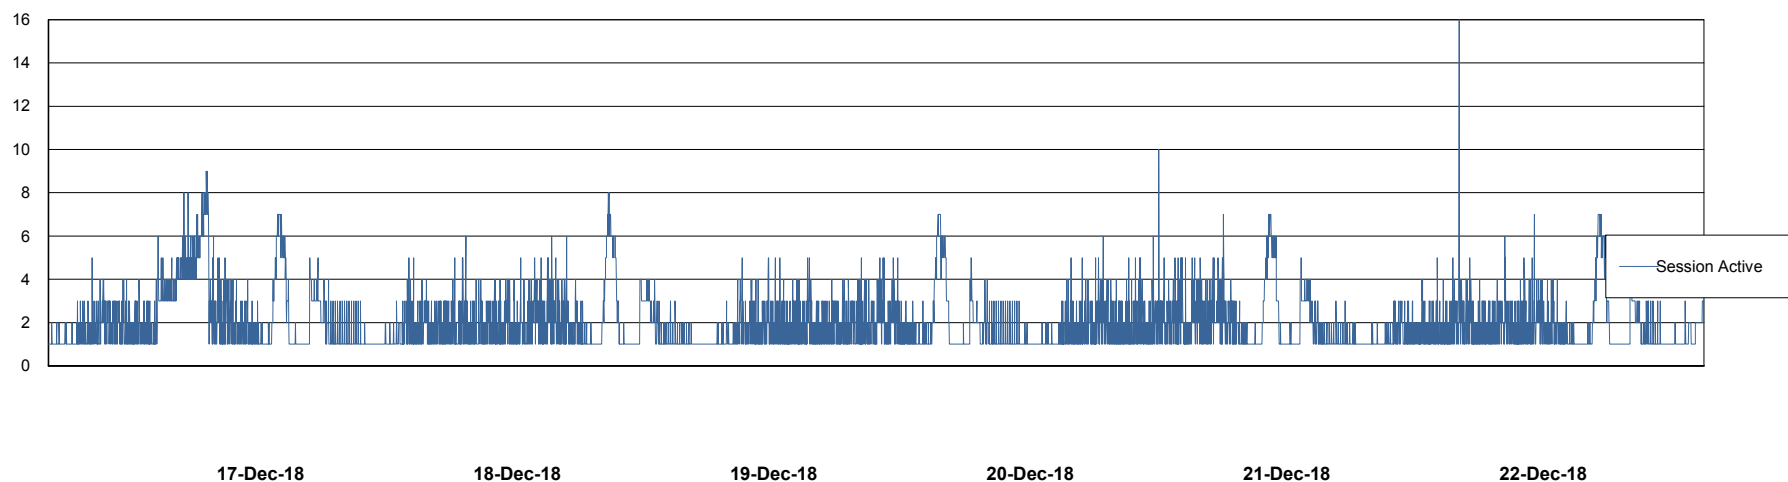

Database Performance CUS_ProdDB_Primary

DB Processes Max 300
DB Sessions Max 472