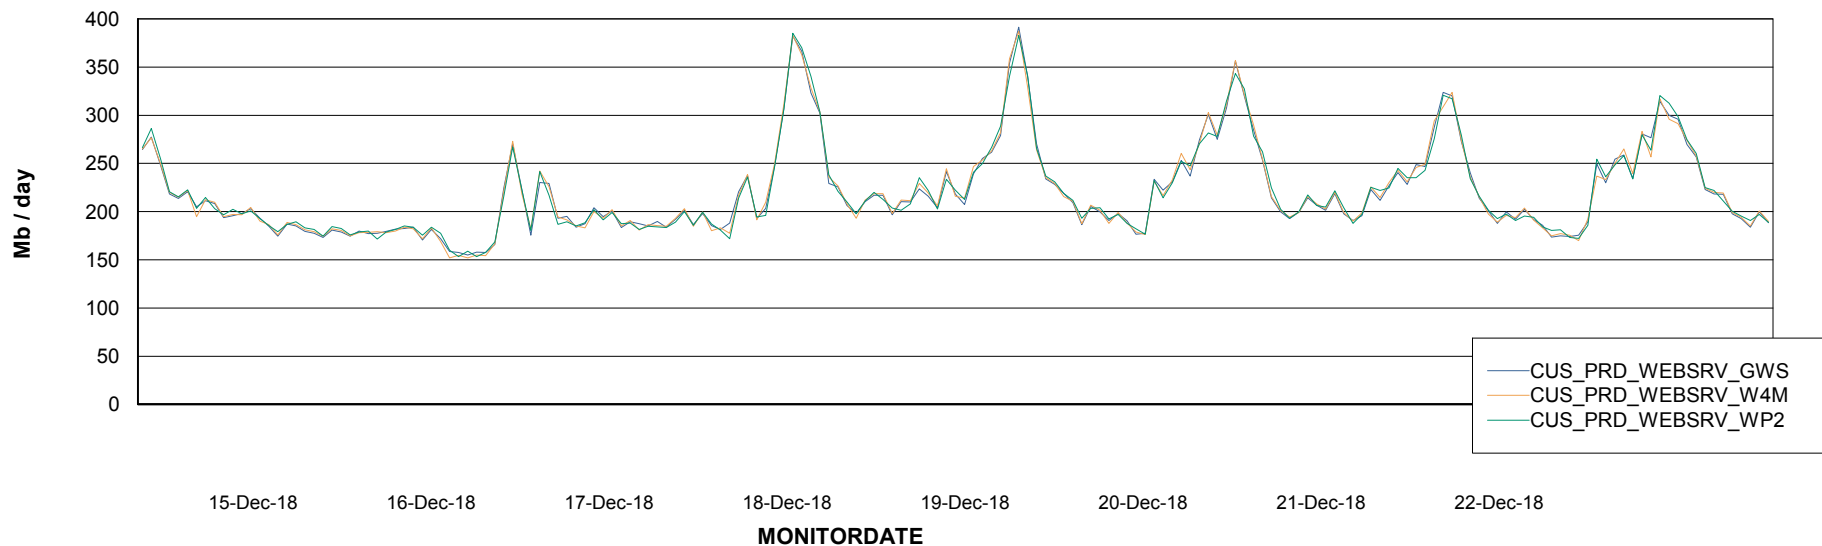

ABSSolute Web Component Services

Avg memory used per ABS Web component