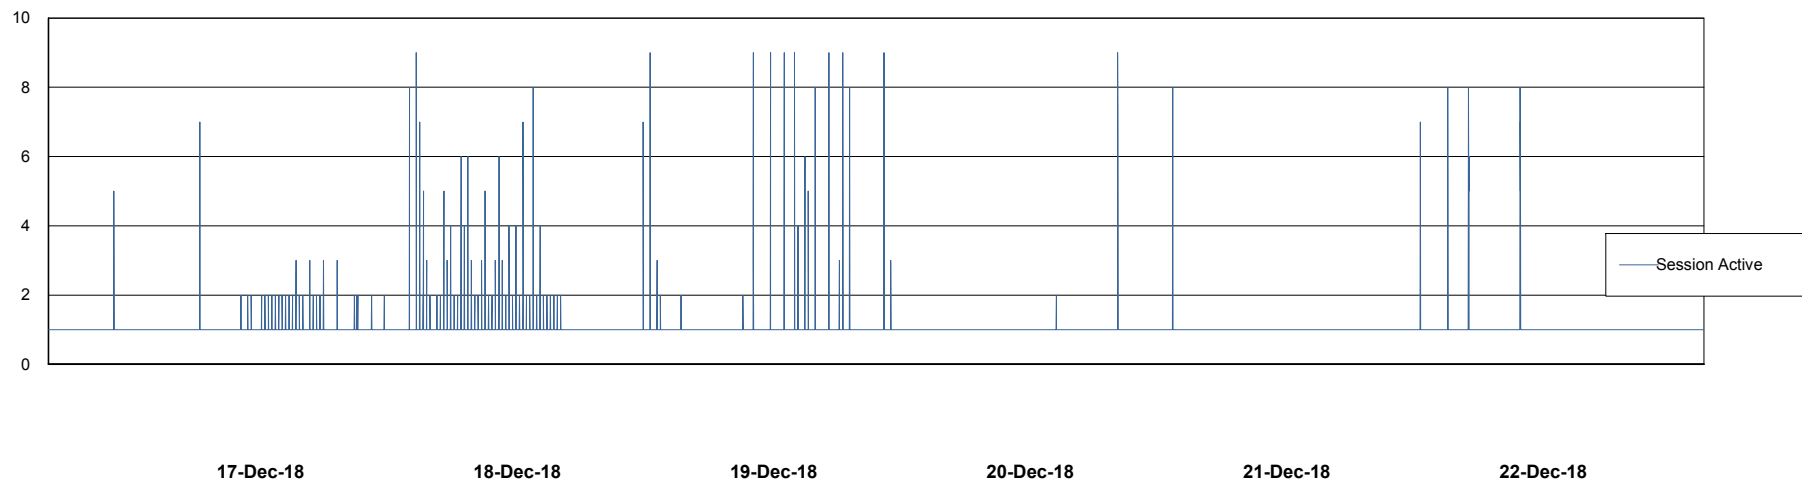

Database Performance CUS_ProdDB_Standby

DB Processes Max 300
DB Sessions Max 472