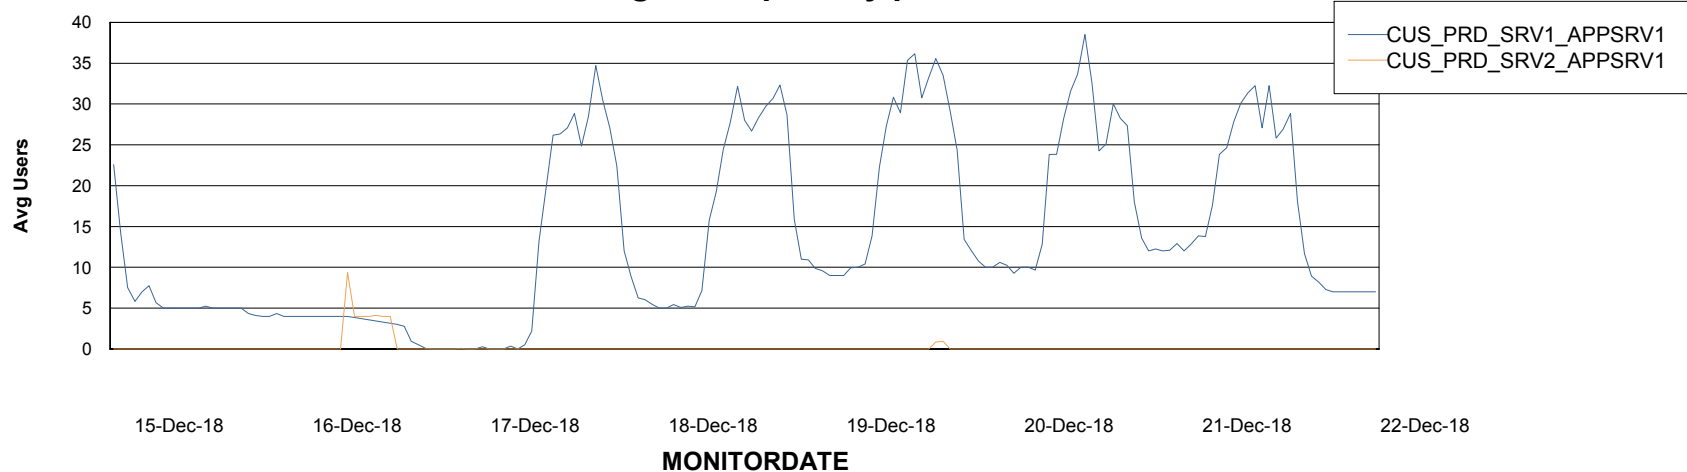

Avg users per day per ABS server