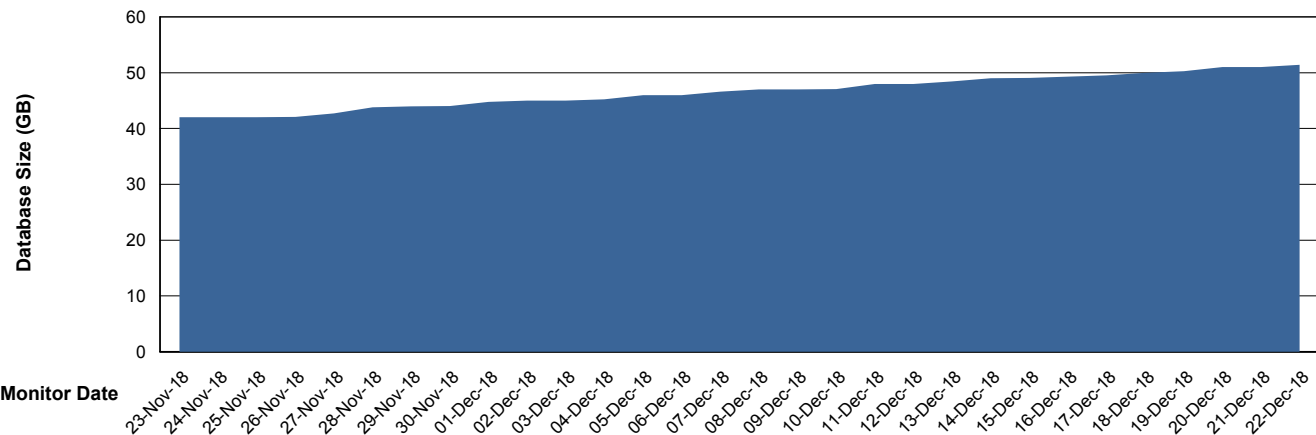

DATABASE SIZE CUS_ProdDB_Primary

Database growth over last month

Database Tablespace CUS_ProdDB_Primary

Date	Tablespace Name	Filesize (Gb)	Usedsize (Gb)	Percentage free
22-Dec-18	ABSDATA	48	43	10
	INDX	12	0	100
21-Dec-18	ABSDATA	48	43	10
	INDX	12	0	100
20-Dec-18	ABSDATA	48	43	10
	INDX	12	0	100
19-Dec-18	ABSDATA	48	42	13
	INDX	12	0	100
18-Dec-18	ABSDATA	48	41	15
	INDX	12	0	100
17-Dec-18	ABSDATA	48	40	17
	INDX	12	0	100
16-Dec-18	ABSDATA	48	40	17
	INDX	12	0	100