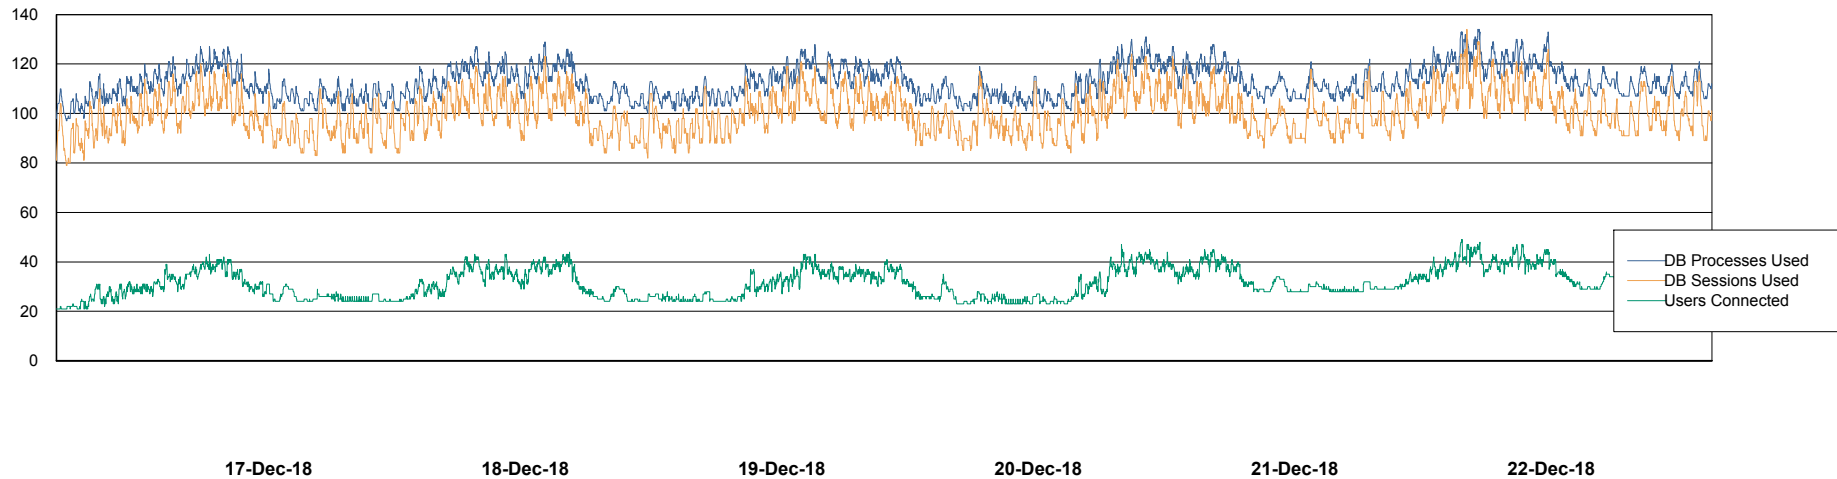

Database Performance CUS_ProdDB_Primary

DB Processes Max 300
DB Sessions Max 472