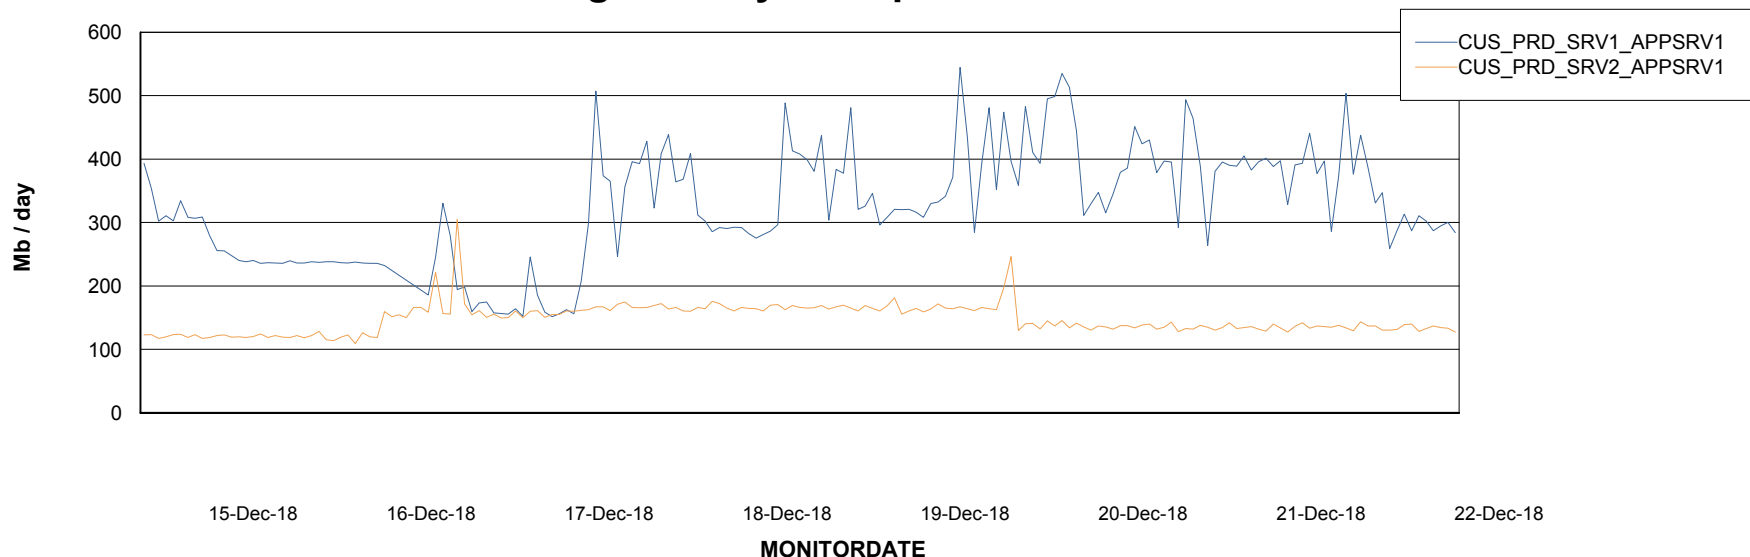

ABSSolute Application Server Services

Avg memory used per ABS Server Service