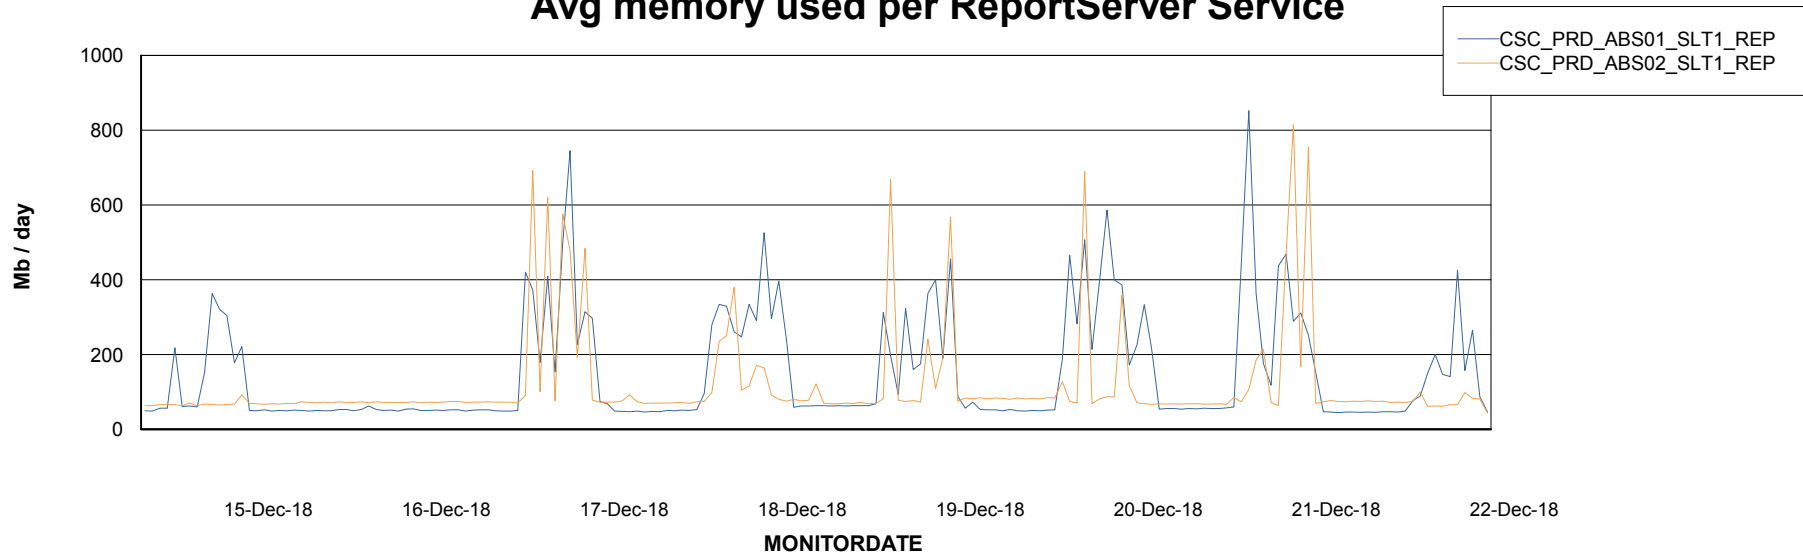

ABSSolute Application ReportServer Services

Avg memory used per ReportServer Service