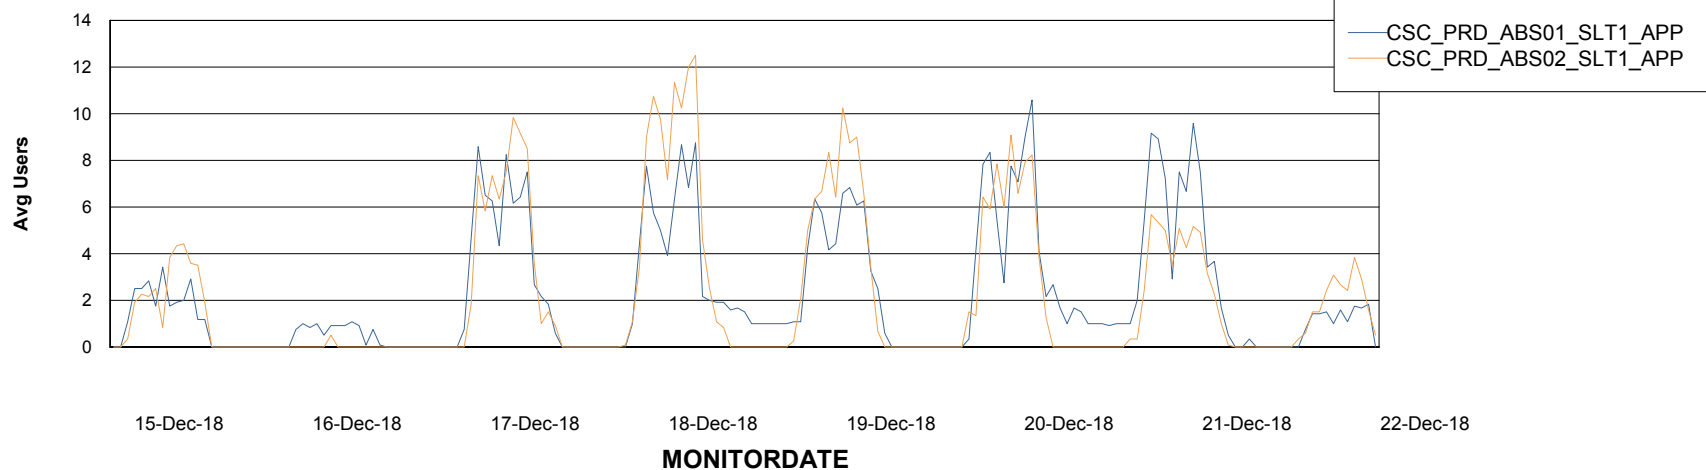

Date	Tablespace Name	Filesize (Gb)	Usedsize (Gb)	Percentage free
22-Dec-18	ABSDATA	131	101	23
	INDX	219	182	17
21-Dec-18	ABSDATA	131	101	23
	INDX	219	182	17
20-Dec-18	ABSDATA	131	101	23
	INDX	219	182	17
19-Dec-18	ABSDATA	131	101	23
	INDX	219	182	17
18-Dec-18	ABSDATA	131	101	23
	INDX	219	182	17
17-Dec-18	ABSDATA	131	101	23
	INDX	219	182	17
16-Dec-18	ABSDATA	131	100	24
	INDX	219	181	17

Weekly SLA Customer Report

Customer CSC_Production
Database ID 50

ABSSolute Application Server Services

Avg memory used per ABS Server Service

Avg users per day per ABS server

Weekly SLA Customer Report

Customer CSC_Production
Database ID 50